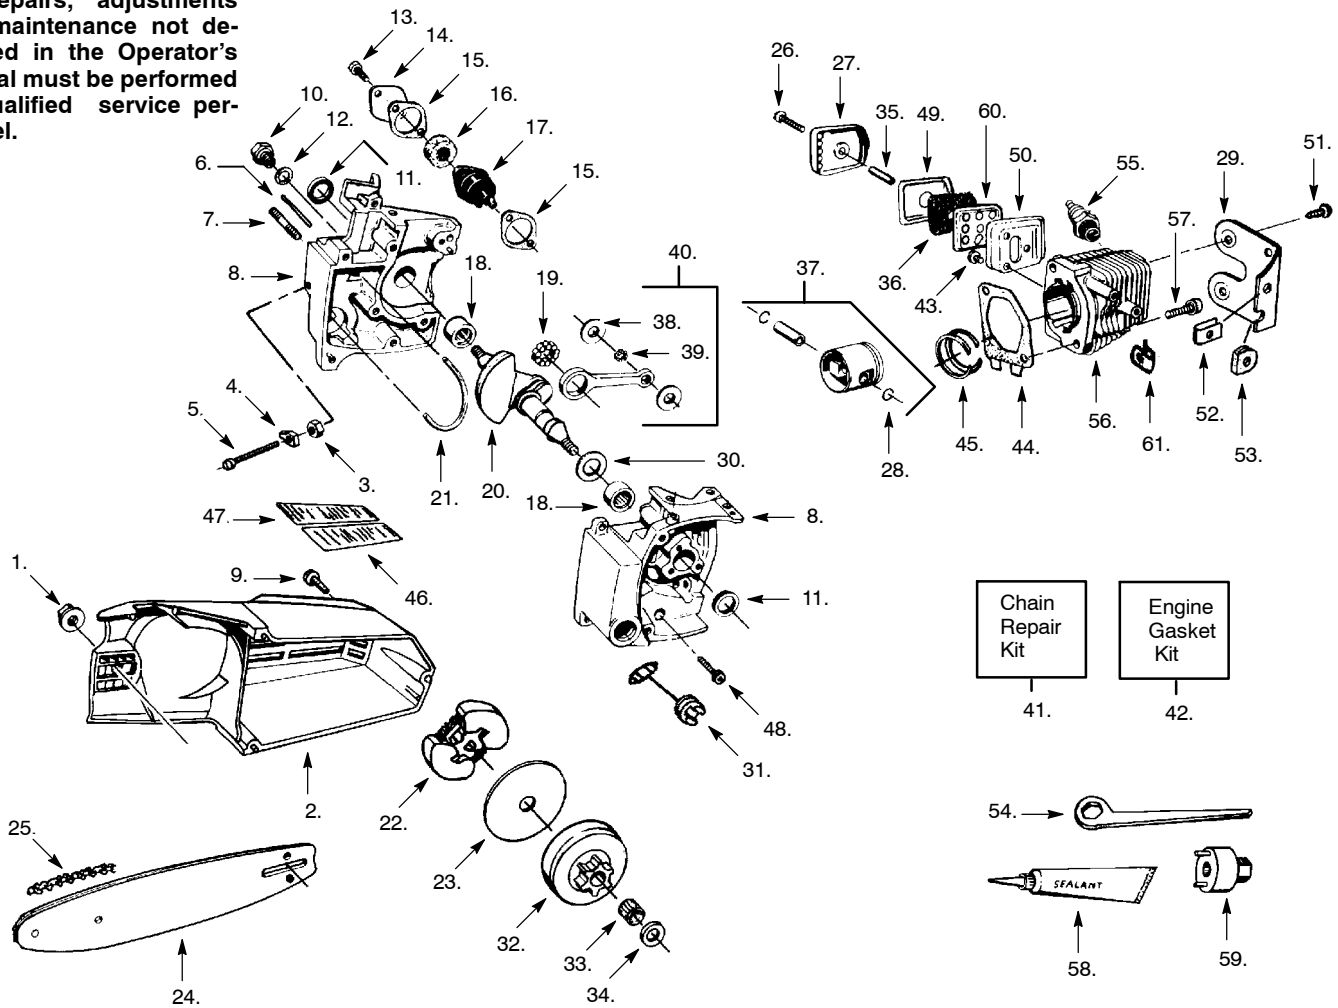

⚠ WARNING

All repairs, adjustments and maintenance not described in the Operator's Manual must be performed by qualified service personnel.

Ref.	Part No.	Description	Ref.	Part No.	Description	Ref.	Part No.	Description
1.	530-015251	Bar Mounting Nut	23.	530-069197	Clutch Washer Kit (Outside)	43.	530-001666	Screw
2.	530-038099	Bar Clamp	24.	952-044369	Guide Bar-16"	44.	530-019195	Cylinder Gasket
3.	530-015135	Locknut	25.	952-051211	Chain-16"	45.	530-027482	Piston Ring
4.	530-023492	Bar Adjust Pin	26.	530-016026	Screw	46.	530-037171	Inst. Decal Left
5.	530-015236	Screw	27.	530-036969	Muffler Cover	47.	530-037166	Inst. Decal Right
6.	530-036450	Oil Tank Vent Pin	28.	530-023843	Piston Pin Retainer	48.	530-015986	Screw
7. ✓	530-015719	Bar Mounting Stud	29.	530-016024	Rear Mount Bracket	49.	530-036970	Muffler Baffle-Outer
8. ✓	530-014742	Crankcase Ass'y. (Incl. 3-7,10,11,&18)	30.	530-023887	Thrust Washer	50.	530-036968	Muffler Body
9.	530-015623	Screw	31.	530-010444	Oil Cap Ass'y. (Incl. O-Ring)	51.	530-016017	Screw
10.	530-069142	Check Valve Kit (Incl. 12)	32.	530-069166	Clutch Drum	52.	530-016029	Speed Nut
11.	530-019059	Crankshaft Seal	33.	530-032079	Clutch Bearing	53.	530-037063	Grommet
12.	530-019089	Check Valve Gasket	34.	530-023519	Clutch Spacer-Inside	54.	530-031063	Bar Wrench
13. ✓	530-015476	Screw	35.	530-016025	Muffler Spacer	55. ✓	952-030150	Spark Plug
14.	530-023802	Cover	36.	530-036971	Muffler Screen	56.	530-012312	Cylinder
15.	530-019091	Metering Body Gasket	37. ✓	530-069552	Piston Kit (Incl.. 28,45& Pin)	57.	530-015239	Screw
16.	530-023801	Oil Filter (Foam)	38.	530-015486	Washer	58.	530-030054	Crankcase Sealant
17.	530-010195	Oil Pump Ass'y.	39.	530-032075	Bearing Rod Top (Incl. 22 Bearings)	59.	530-031112	Clutch Tool
18.	530-032029	Crankshaft Bearing	40.	530-010474	Connecting Rod Assy (Incl. 38 & 39)	60.	530-037083	Muffler Baffle-Inner
19.	530-032065	Roller Bearing (Incl. 12 Bearings)	41.	530-052073	Chain Repair Kit	61.	530-037354	Wire Clip
20.	530-022172	Crankshaft	42.	530-069401	Engine Gasket Kit (*Indicates Contents)	Not Shown		
21.	530-021026	Oil Discharge Line				530-068713	Operator Manual	
22.	530-069193	Clutch Ass'y. Kit				530-029750	Repl. Bar & Chain Decal