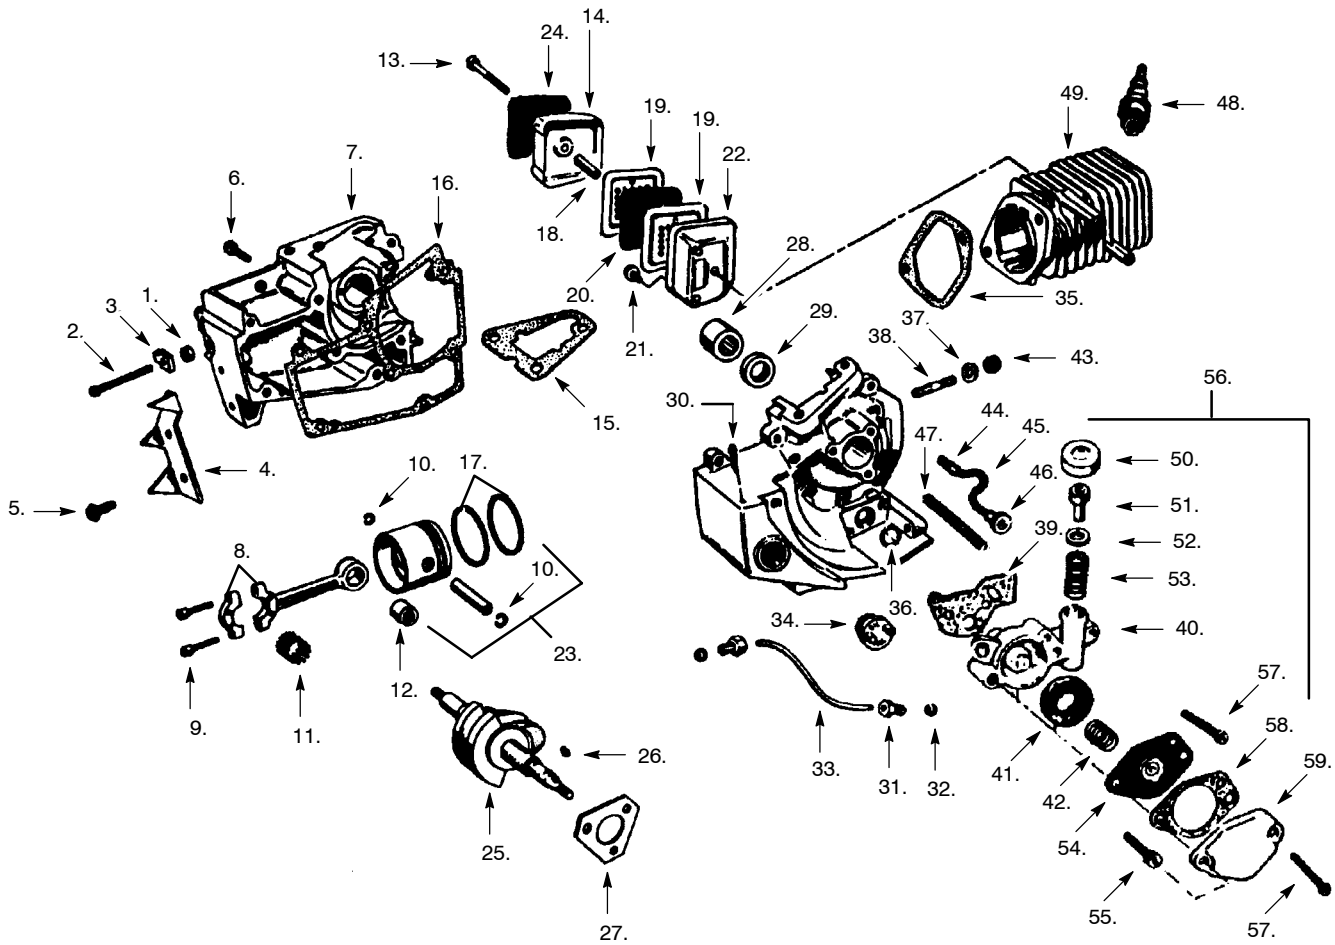

**⚠ WARNING**

All repairs, adjustments and maintenance not described in the Operator's Manual must be performed by qualified service personnel.

Ref.	Part No.	Description	Ref.	Part No.	Description	Ref.	Part No.	Description
1.	530-015183	Screw	22.	530-023379	Clutch Shoes			
2.	530-023864	Guide Plate	23.	530-023382	Clutch Plate	•	530-067169	Operator Manual
3.	530-015149	Washer	24.	530-069301	Drum & Sprocket Ass'y.	•	530-027927	Bar & Chain Decal 14"
4.	530-015128	Screw	25.	530-015074	Screw			
5.	530-039141	Ignition Module (Incl. 7-10)	26.	530-011243	Fan Housing			
6.	530-015126	Flywheel Key	27.	-	Bar			
7.	530-039168	Lead Stop Switch		952-044368	14" Sprocket Nose			
8.	530-039026	High Tension Lead (Bulk No. 8141)		952-044369	16" Sprocket Nose			
9.	530-039071	Connector Spring Plug	28.	-	Chain			
10.	530-039097	Spark Plug Boot		952-051209	14" (P101S-52)			
11.	530-011198	Bar Clamp		952-051211	16" (P101S-56)			
12.	530-047198	Flywheel Ass'y.	29.	530-023519	Clutch Washer			
13.	530-023817	Starter Dog Spring	30.	530-069232	Rope Kit			
14.	530-626605	Nut	31.	530-037485	Starter Handle			
15.	530-015127	Washer	32.	530-015122	Screw			
16.	530-001724	Screw	33.	530-031017	Bar Wrench			
17.	530-015123	Washer	34.	952-069259	Chain Brake Kit			
18.	530-069289	Starter Pulley	35.	530-052073	Chain Repair Kit			
19.	530-042023	Starter Spring	36.	530-016080	Screw			
20.	530-022079	Clutch Spider	37.	530-029260	Air Inlet Baffle			
21.	530-023381	Clutch Springs	38.	530-015241	Screw			

✓ = NEW PART NUMBER FOR THIS IPL

◆ = INCLUDED IN GASKET SET

★ = REFER TO THE SERVICE REFERENCE INDICATED FOR MORE INFORMATION. (LOCATED AT END OF IPL)

● = NOT SHOWN IN THE ABOVE ILLUSTRATION

PARTS LIST NO. <b>530-067170</b>		<b>POULAN PRO® PARTS LIST</b>	CHAIN SAW MODEL(s) <b>S25</b>
DATE <b>10/15/95</b>	REPLACES <b>530-067170-11/15/94</b>		PAGE NO. <b>2</b>
<b>Note: Illustration may differ from actual model due to design changes</b>			