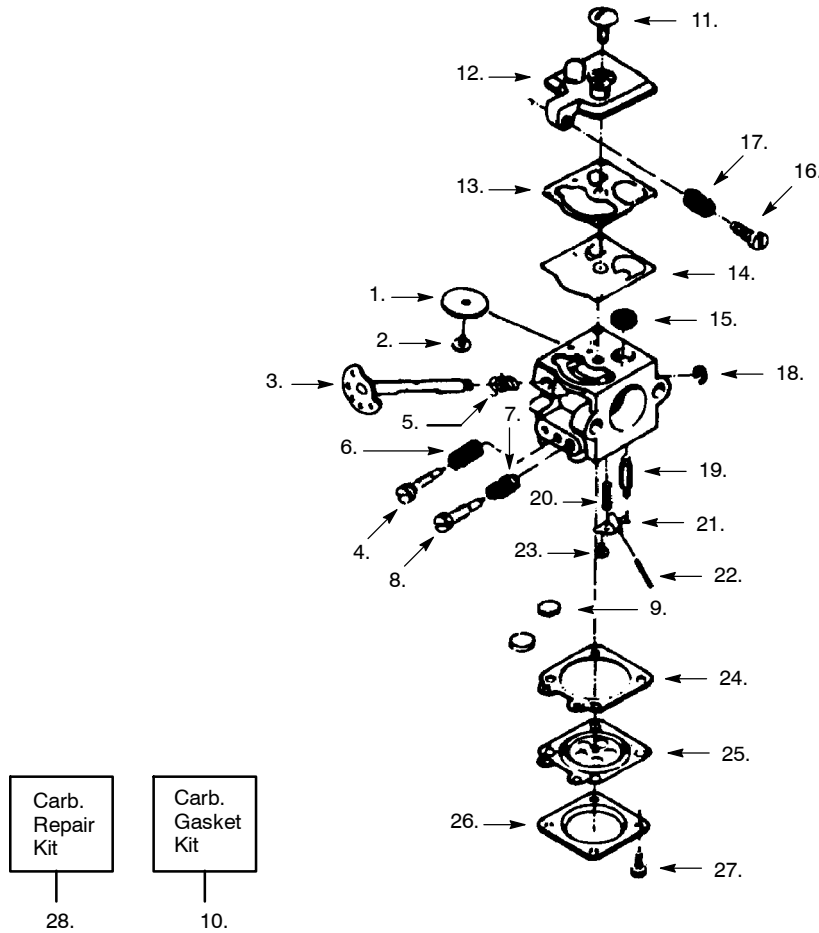

CARBURETOR ASSEMBLY - WT-83 # 530-035258

Ref.	Part No.	Description	Ref.	Part No.	Description	Ref.	Part No.	Description
1.	530-035006	Valve Throttle	17.	530-035168	Spring-Idle Speed Adjusting Screw			
2.	530-035015	Throttle Valve Screw	18. *	530-035007	Throttle Retainer Ring			
3.	530-035034	Throttle Shaft Ass'y.	*					
4.	530-035171	Low Speed Mixture Needle	19.	530-035106	Inlet Needle Valve			
5.	530-035024	Throttle Return Spring	20. *	530-035188	Metering Lever Spring			
6.	530-035023	Low Speed Mixture Needle Spring	21. *	530-035031	Metering Lever			
7.	530-035167	High Speed Mixture Needle Spring	22.	530-035028	Metering Lever Pin			
8.	530-035169	High Speed Mixture Needle	23. *	530-035016 +	Screw-Metering Lever Pin			
9. *	530-035162	Plug-5/16 Dia. Welch Carb. Gasket/Diaphragm Kit (+ Indicates Contents)	24. *	530-035165 +	Metering Diaphragm Gasket			
10.	530-035173		25.	530-035014	Metering Diaphragm			
			26.	530-035003	Metering Diaphragm Cover			
			27.	530-035021	Metering Cover Screw Ass'y.			
11. *	530-035017	Pump Cover Screw	28.	530-035161	Carb. Repair Kit (* Indicates Contents)			
12. *	530-035159	Fuel Pump Cover						
13.	530-035164 +	Fuel Pump Gasket						
14. *	530-035166 +	Fuel Pump Diaphragm						
15.	530-035027	Fuel Inlet Screen						
16.	530-035035	Idle Speed Adjusting Screw						

✓ = NEW PART NUMBER FOR THIS IPL   ★ = REFER TO THE SERVICE REFERENCE INDICATED FOR MORE INFORMATION. (LOCATED AT END OF IPL)
◆ = INCLUDED IN GASKET SET   ● = NOT SHOWN IN THE ABOVE ILLUSTRATION