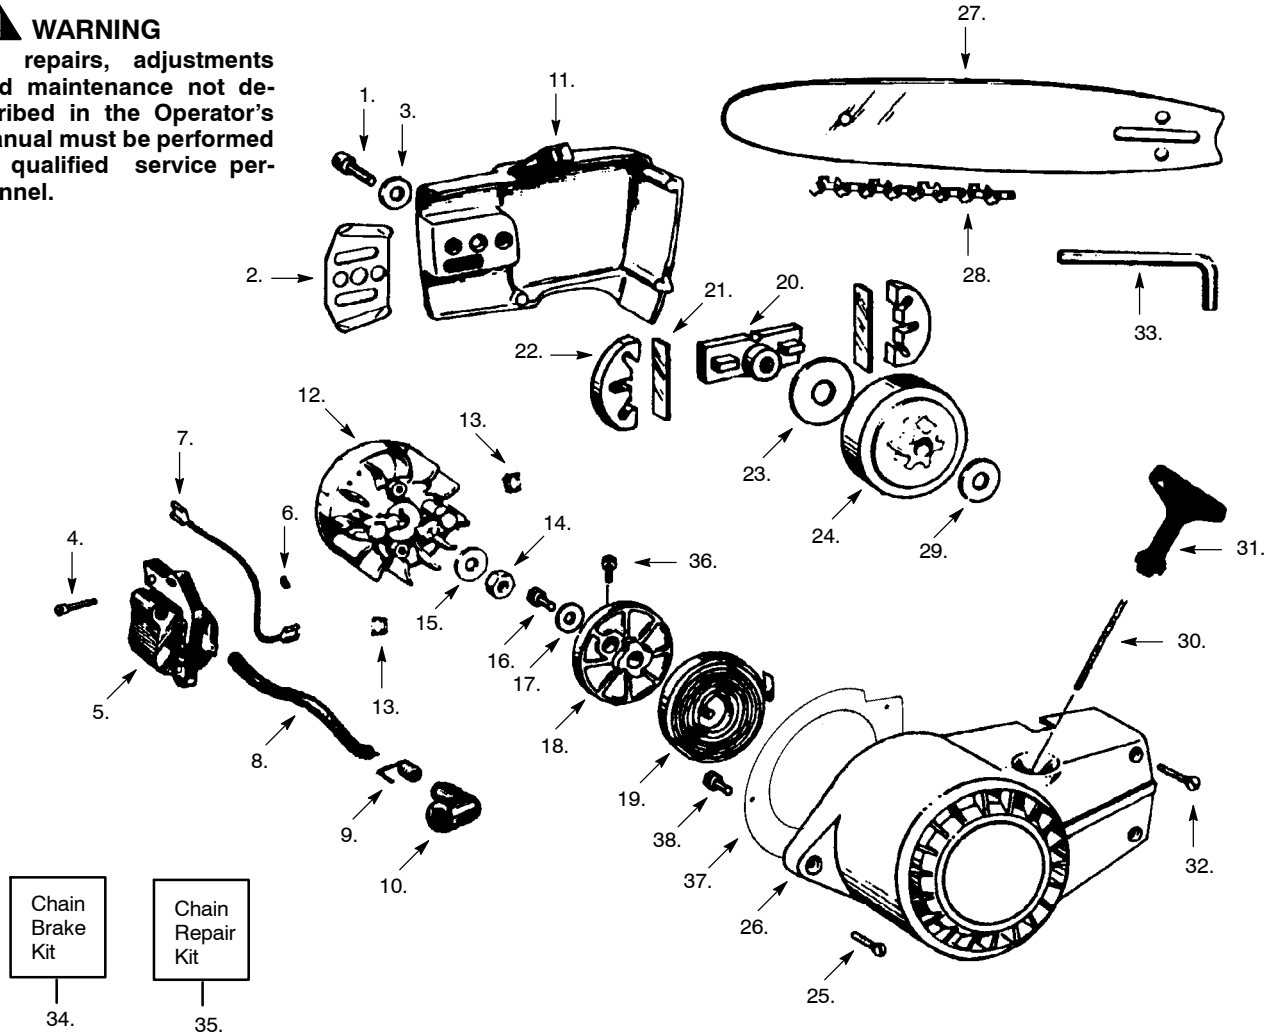

⚠ WARNING

All repairs, adjustments and maintenance not described in the Operator's Manual must be performed by qualified service personnel.

Ref.	Part No.	Description	Ref.	Part No.	Description	Ref.	Part No.	Description
1.	530-015183	Screw	22.	530-023379	Clutch Shoes			
2.	530-023864	Guide Plate	23.	530-023382	Clutch Plate	•	530-067169	Operator Manual
3.	530-015149	Washer	24.	530-069301	Drum & Sprocket Ass'y.	•	530-027927	Bar & Chain Decal 14"
4.	530-015128	Screw	25.	530-015074	Screw			
5.	530-039141	Ignition Module (Incl. 7-10)	26.	530-011243	Fan Housing			
6.	530-015126	Flywheel Key	27.	-	Bar			
7.	530-039168	Lead Stop Switch		952-044368	14" Sprocket Nose			
8.	530-039026	High Tension Lead (Bulk No. 8141)		952-044369	16" Sprocket Nose			
9.	530-039071	Connector Spring Plug	28.	-	Chain			
10.	530-039097	Spark Plug Boot		952-051209	14" (P101S-52)			
11.	530-011198	Bar Clamp		952-051211	16" (P101S-56)			
12.	530-047198	Flywheel Ass'y.	29.	530-023519	Clutch Washer			
13.	530-023817	Starter Dog Spring	30.	530-069232	Rope Kit			
14.	530-626605	Nut	31.	530-037485	Starter Handle			
15.	530-015127	Washer	32.	530-015122	Screw			
16.	530-001724	Screw	33.	530-031017	Bar Wrench			
17.	530-015123	Washer	34.	952-069259	Chain Brake Kit			
18.	530-069289	Starter Pulley	35.	530-052073	Chain Repair Kit			
19.	530-042023	Starter Spring	36.	530-016080	Screw			
20.	530-022079	Clutch Spider	37.	530-029260	Air Inlet Baffle			
21.	530-023381	Clutch Springs	38.	530-015241	Screw			

✓ = NEW PART NUMBER FOR THIS IPL

◆ = INCLUDED IN GASKET SET

★ = REFER TO THE SERVICE REFERENCE INDICATED FOR MORE INFORMATION. (LOCATED AT END OF IPL)

● = NOT SHOWN IN THE ABOVE ILLUSTRATION