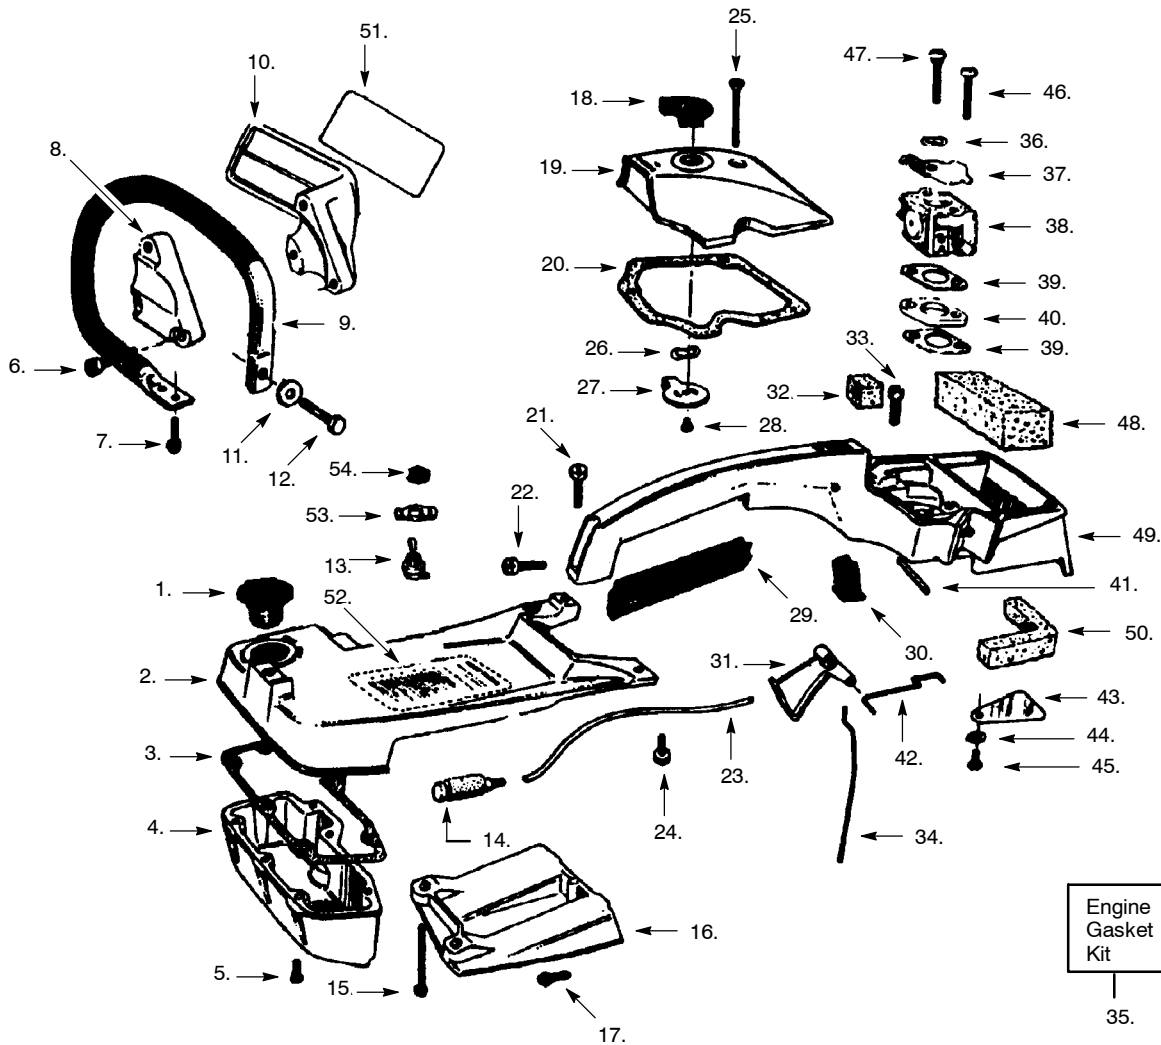

Ref.	Part No.	Description	Ref.	Part No.	Description	Ref.	Part No.	Description
1.	530-010123	Fuel Cap Ass'y.	25.	530-015144	Screw	49.	530-011548	Handle&Carb. Hsg.
2.	530-012259	Fuel Tank Top	26.	530-015147	Wave Washer	50.	530-023388	Dust Seal
3. ◆	530-019047	Fuel Tank Gasket	27.	530-023876	Choke Lever	51.	530-026849	Handguard Decal
4.	530-012260	Fuel Tank Bottom	28.	530-015407	Screw	52.	530-027939	Instruction Decal
5.	530-015138	Screw	29.	530-024111	Handle Grip	53. ✓	530-038387	Plate
6.	530-015509	Screw	30.	530-023362	Oil Pump Button	54. ✓	530-023575	Nut
7.	530-015037	Screw	31.	530-024672	Trigger			
8.	530-024049	Handguard Cap	32. ◆	530-023373	Throttle Wire Boot			
9. ✓	530-022358	Front Handlebar	33.	530-001636	Screw			
10.	530-024089	Handguard	34.	530-023361	Oil Pump Push Rod			
11.	530-015151	Washer	35.	530-069023	Engine Gasket Kit (◆Indicates Contents)			
12.	530-001648	Screw	36.	530-015146	Wave Washer			
13.	530-023573	Start/Stop Switch	37.	530-023841	Choke Shutter			
14. ✓	530-014362	Fuel Pick-up Ass'y.	38.	530-035258	Carburetor			
15.	530-015152	Screw	39. ◆	530-019045	Carb. Gasket			
16.	530-011147	Cylinder Shield	40.	530-023872	Spacer			
17.	530-001709	Screw	41.	530-015145	Trigger Pin			
18.	530-023376	Choke Knob	42.	530-023372	Throttle Rod			
19.	530-011558	Carburetor Cover	43.	530-023366	Reed			
20. ◆	530-019055	Carb. Cover Gasket	44.	530-023367	Washer			
21.	530-015239	Screw	45.	530-015139	Screw			
22.	530-015247	Screw	46.	530-015257	Screw			
23.	530-069216	Line Kit (Bulk 8133)	47.	530-015256	Screw			
24.	530-015476	Screw	48.	530-023369	Air Filter			

✓ = NEW PART NUMBER FOR THIS IPL

★ = REFER TO THE SERVICE REFERENCE INDICATED FOR MORE INFORMATION. (LOCATED AT END OF IPL)

◆ = INCLUDED IN GASKET SET

● = NOT SHOWN IN THE ABOVE ILLUSTRATION