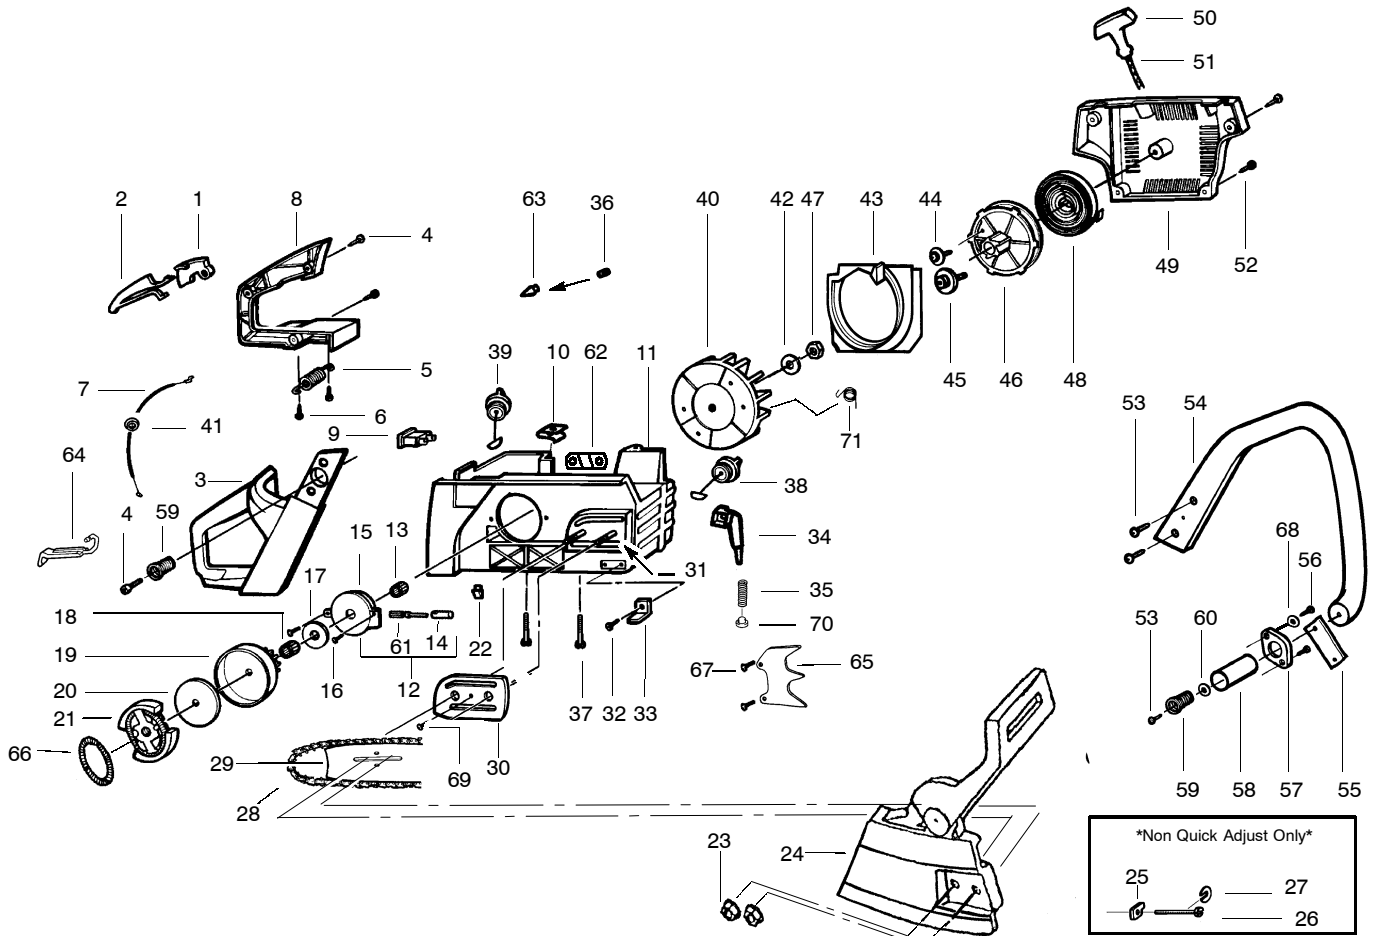

✓ = NEW PART NUMBER FOR THIS IPL    ★ = REFER TO THE SERVICE REFERENCE INDICATED FOR MORE INFORMATION. (LOCATED AT END OF IPL)  
● = THESE PARTS ARE ILLUSTRATED FOR CLARITY. ORDER COMPLETE ASSEMBLY.

Ref.	Part No.	Description	Ref.	Part No.	Description	Ref.	Part No.	Description
1.	530036097	Throttle Trigger	28.	-	Chain	47. ✓	530016139	Nut
2.	530036098	Throttle Lockout		952051301	16" 66 / .325 - .050"	48.	530015891	Recoil Spring
3. ✓	530036130	Rear Pro Handle		952051313	18" 72 / .325 - .050"	49.	530047743	Fan Hsg. Ass'y. Kit (Incl. 43)
4.	530015937	Screw		952051310	20" 78 / .325 - .050"	50. ✓	530049797	Starter Handle
5.	530038986	Isolator Spring	29. ✓	★★★★★	Bar	51.	530069232	Rope Kit
6.	530015906	Screw		952044577	16" Standard	52.	530015892	Screw
7.	530038471	Throttle Cable		952044375	18" Standard	53.	530015984	Screw
8. ✓	530036491	Handle Cover		952044377	20" Standard	54.	530038327	Handle
9.	530069572	Ignition Switch Kit	30. ✓	530047855	Bar Plate	55.	530036113	Front Strap
10.	530015922	Speed Nut	31.	530015877	Bar Bolt	56.	530015952	Plate Screw
11.	530037551	Chassis Ass'y.	32.	530015937	Screw	57.	530036101	Isolator Plate
12.	530014410	Oil Pump Ass'y. (Incl. 14, 15, & 61)	33.	530029850	Chain Catcher	58.	530036142	Spring Sleeve
13.	530029833	Oil Pump Worm	34.	530037057	Oil Pick-up	59.	530038985	Isolator Spring
14.	530029834	Oil Pump Barrel	35.	530037821	Oil Filter	60. ✓	530015123	Washer
15.	530029835	Oil Pump Hsg.	36.	530029868	Vent Plug	61.	530029838	Plunger & Gear Ass'y.
16.	530015896	Screw	37.	530016037	Screw	62.	530036043	Bar Stud Plate
17.	530015907	Thrust Washer	38.	530010846	Oil Cap Ass'y.	63.	530026119	Check Valve
18.	530032119	Clutch Bearing	39.	530010845	Fuel Cap Ass'y.	64. ✓	530053443	Choke Lever
19.	530069342	Clutch Drum	40.	530039147	Flywheel Ass'y.	65.	530014381	Spike Ass'y.
20.	530015611	Clutch Washer	41.	530037464	Grommet-Final	66. ✓	530094188	Clutch Spring
21.	530014949	Clutch Ass'y. (Incl. 66)	42.	530015127	Washer	67.	530015906	Screw
22.	530019174	Oil Seal	43.	530047667	Baffle Plate	68.	530015629	Washer
23.	530015917	Bar Mounting Nut	44.	530016080	Screw	69.	530015896	Screw
24. ✓	530054804	Chain Brake Ass'y	45.	530015920	Screw	70.	530030189	Plug-Oiler Filter
25.	530015826	Bar Adjusting Pin	46.	530069313	Starter Pulley Kit	71. ✓	530023817	Starter Dog Spring
26.	530016110	Screw						
27.	530038593	E-Ring						