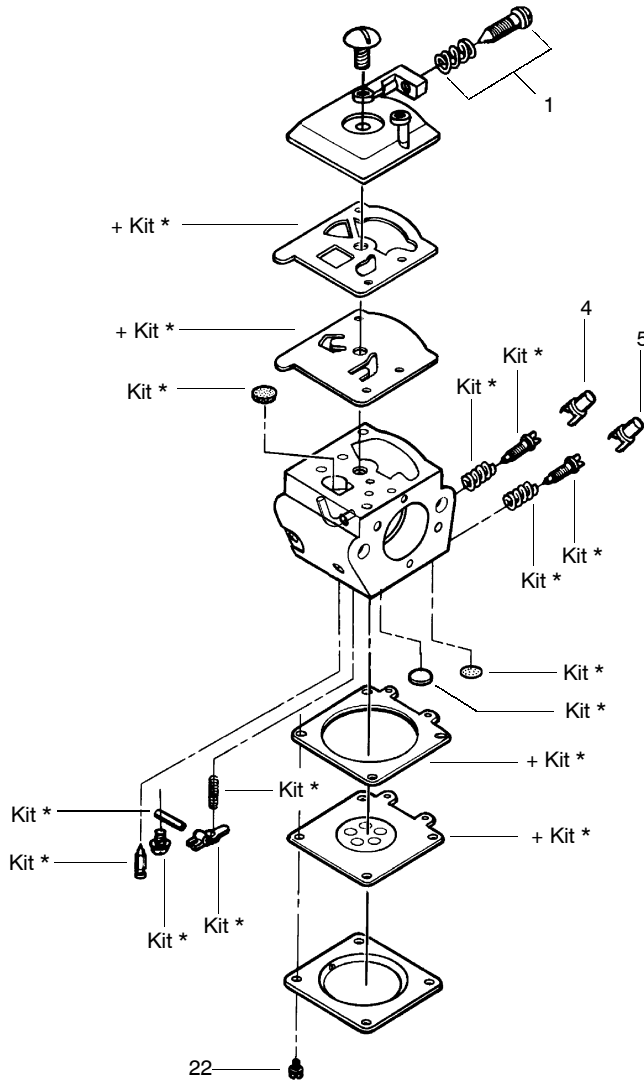

Carburetor Ass'y.
WT-529 #530071345 (w/ Limiter Caps)

Ref.	Part No.	Description
1. ✓	530069825	Carburetor Repair Kit (Kit = Contents) WT-529
2. ✓	530069826	Carburetor Repair Kit (* = Contents) WT-289 & WT-285
3. ✓	530069844	Gasket/Diaphragm Kit (+ = Contents) WT-289, WT-285, WT-529
4.	530038318	Limiter Cap - High
5.	530038317	Limiter Cap - Low