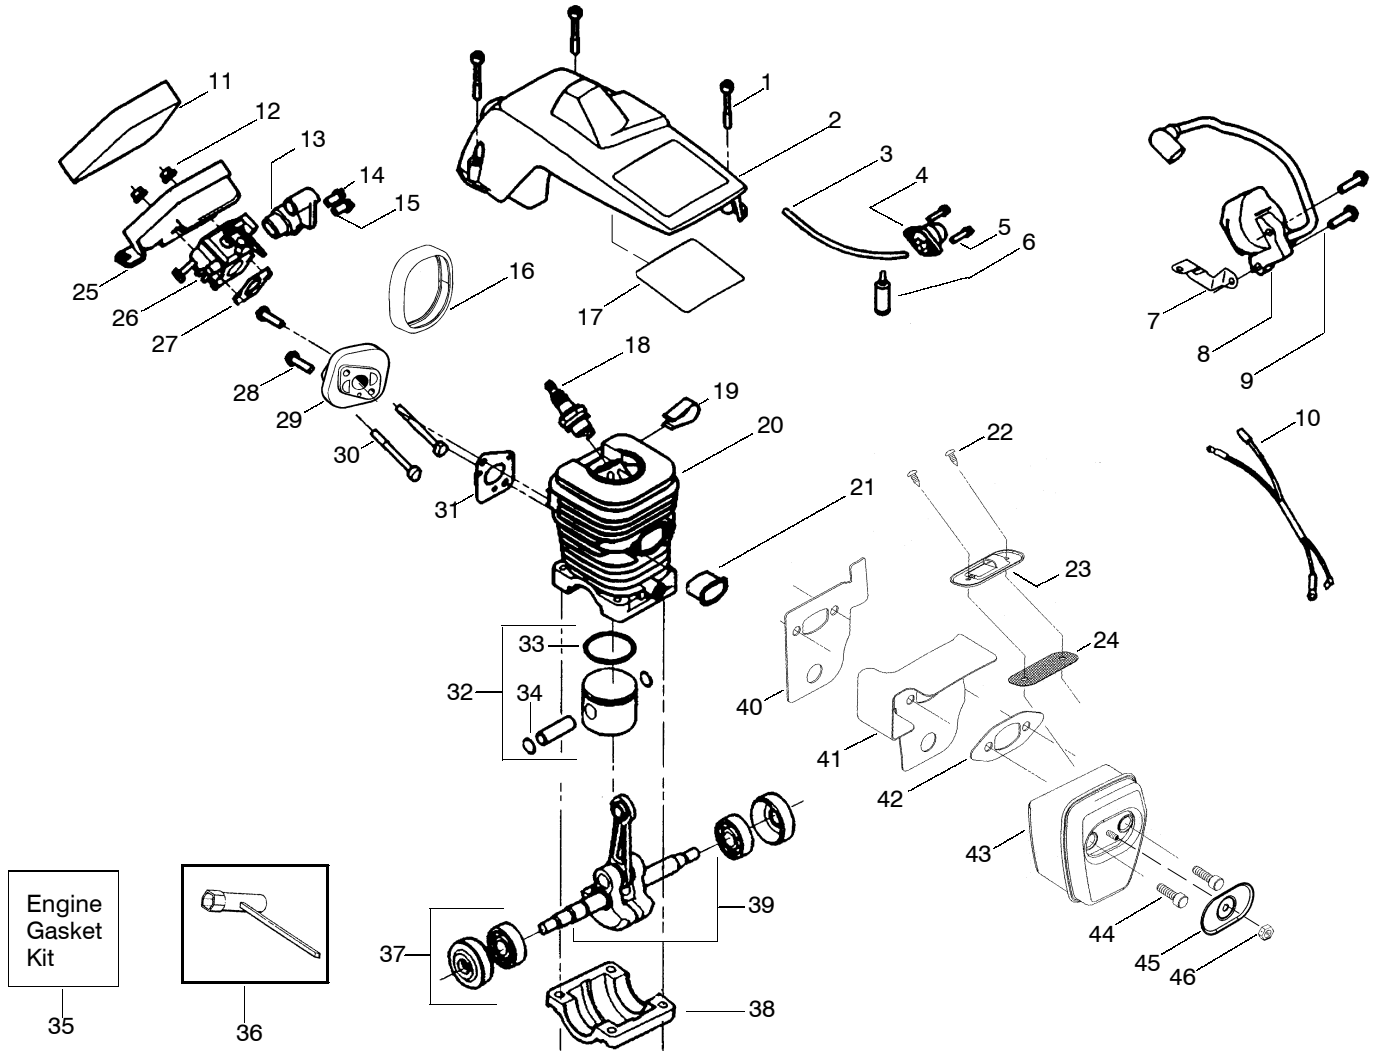

✓ = NEW PART NUMBER FOR THIS IPL

* = REFER TO THE SERVICE REFERENCE INDICATED FOR MORE INFORMATION. (LOCATED AT END OF IPL)

PARTS LIST NO. 530086184		POULAN® PARTS LIST	CHAIN SAW MODEL(s) 2075 LE
DATE 7/26/02	Replaces 530086184 - 11/07/01		Note: Illustration may differ from actual model due to design changes