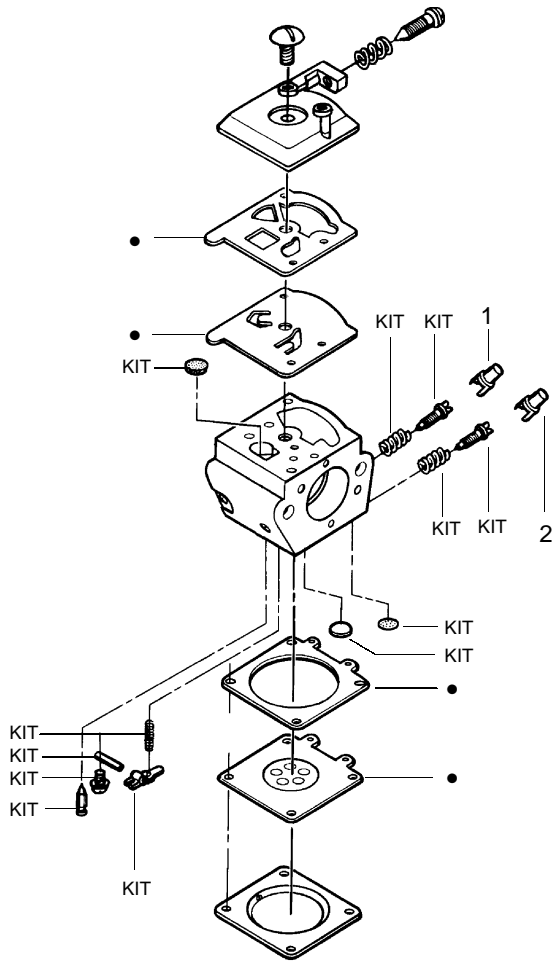

Carburetor Assembly – WT600 – #530071410

Carb.
Repair
Kit

Gasket/
Dia.
Kit

3

4

Ref.	Part No.	Description
1.	530038479	Limiter Cap–High
2.	530038478	Limiter Cap–Low
3.	530069826	Carburetor Repair Kit (KIT= Indicates Contents)
4.	530069844	Gasket Diaphragm Kit (● Indicates Contents)