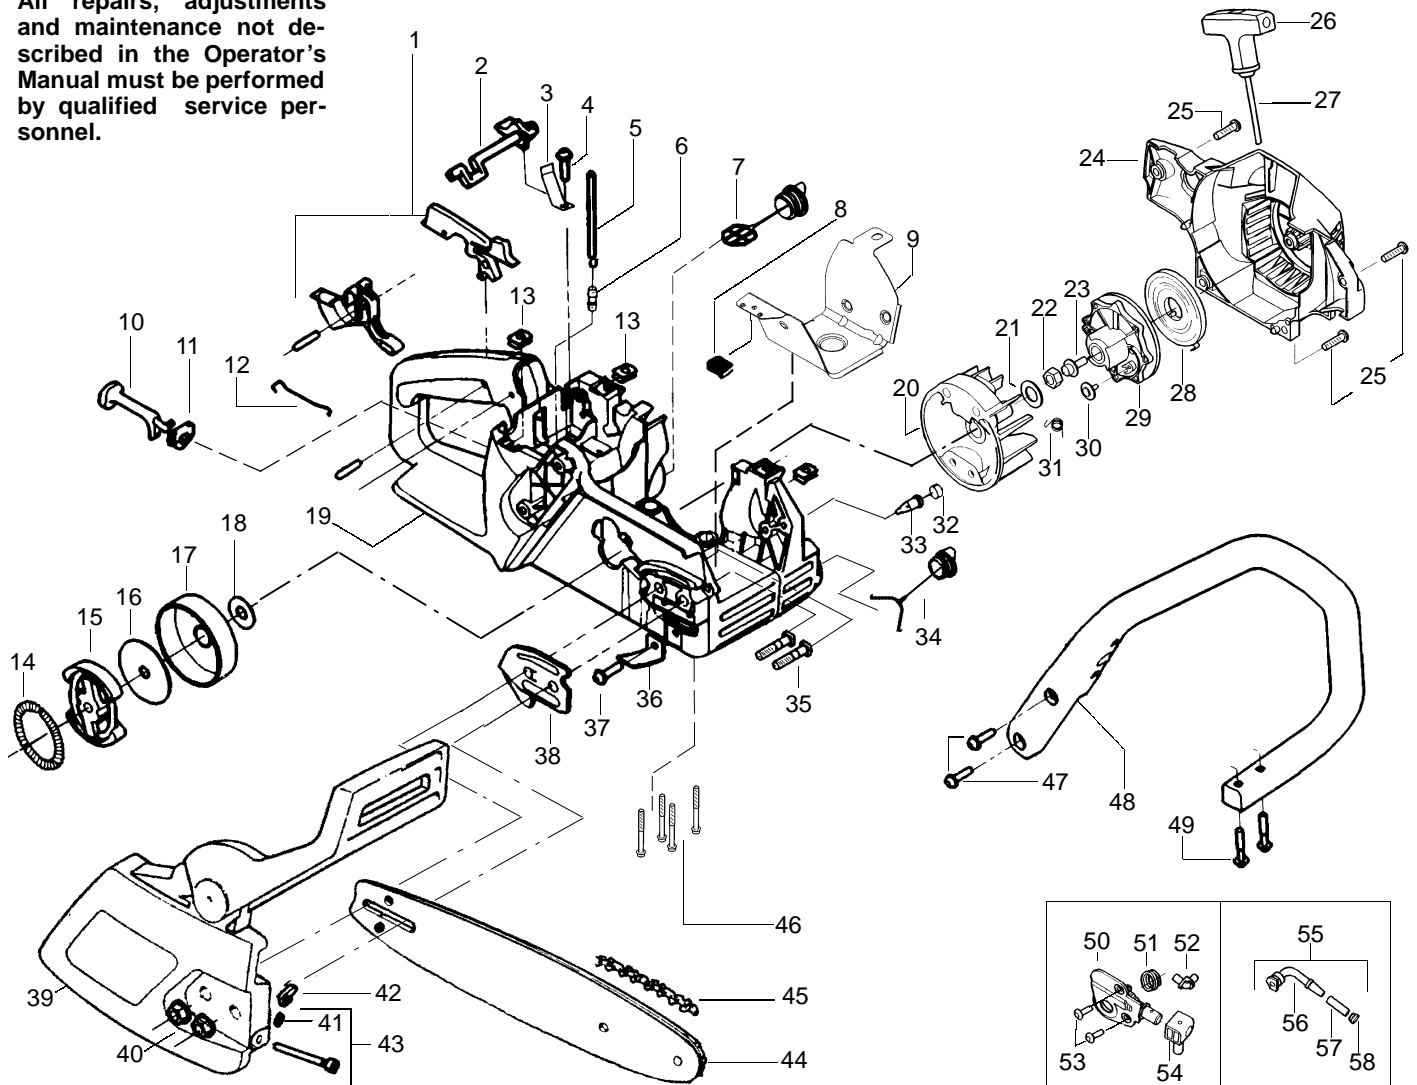

⚠ WARNING

All repairs, adjustments and maintenance not described in the Operator's Manual must be performed by qualified service personnel.

Ref.	Part No.	Description	Ref.	Part No.	Description	Ref.	Part No.	Description
1.	530071305	Trigger & Lockout Kit (Includes Pin)	23.	530015920	Screw	45.	952051211	Chain-16"
2.	530038227	Switch Lever	24.	530049334	Fan Housing	46.	530016132	Screw
3.	530016149	Switch Spring	25.	530015892	Screw	47.	530015814	Screw
4.	530015775	Screw	26.	530037485	Starter Handle	48.	530037799	Front Handle
5.	530069216	Fuel Line Kit (Large)	27.	530069232	Rope Kit	49.	530015940	Screw
6.	530023877	Fitting - Fuel line	28.	530027531	Starter Spring	50.	530071259	Kit-Oil Pump (incl 50,51,52,54)
7.	530047192	Fuel Cap Ass'y.	29.	530037817	Starter Pulley	51.	530037820	Gear-Worm Spring
8.	530055322	Clip - "U"	30.	530016080	Screw	52.	530049477	Elbow-Oil Pickup
9.	530055183	Shield - Heat	31.	530023817	Spring - Starter Dog	53.	530016064	Screw
10.	530047989	Lever-Choke	32.	530038264	Plug - Bronze Vent	54.	530019206	Seal Block
11.	530038406	Grommet-Choke lever	33.	530026119	Check Valve	55.	530047663	Oil-Pickup Ass'y. (Incl. 56, 57 & 58)
12.	530037809	Wire-Throttle	34.	530010846	Oil Cap Ass'y.	56.	530038373	Oiler Pickup
13.	530015922	Nut-Speed	35.	530016133	Bolt - Bar	57.	530037821	Oil Filter
14.	530094188	Spring - Clutch	36.	530029850	Chain Catcher	58.	530030189	Plug-Oil Filter
15.	530014949	Assy.-Clutch (incl. 14)	37.	530015814	Screw			
16.	530015611	Washer-Clutch	38.	530038238	Plate-Bar Mounting			
17.	530047061	Drum Assy. W/brg.	39.	530054735	Assy.-Chain Brake			
18.	530015907	Washer - Thrust	40.	530015917	Nut-Bar Mounting			
19.	530069822	Kit - Chassis Assy.	41.	530038593	Retainer-Bar Adjust			
20.	530039209	Flywheel Ass'y.	42.	530015826	Pin-Bar Adjust			
21.	530015127	Washer-Flywheel	43.	530069611	Kit-Bar Adjust (incl 41,42)			
22.	530016134	Nut-Flywheel	44.	952044370	Bar-16"			

✓ = NEW PART NUMBER FOR THIS IPL

* = REFER TO THE SERVICE REFERENCE INDICATED FOR MORE INFORMATION. (LOCATED AT END OF IPL)