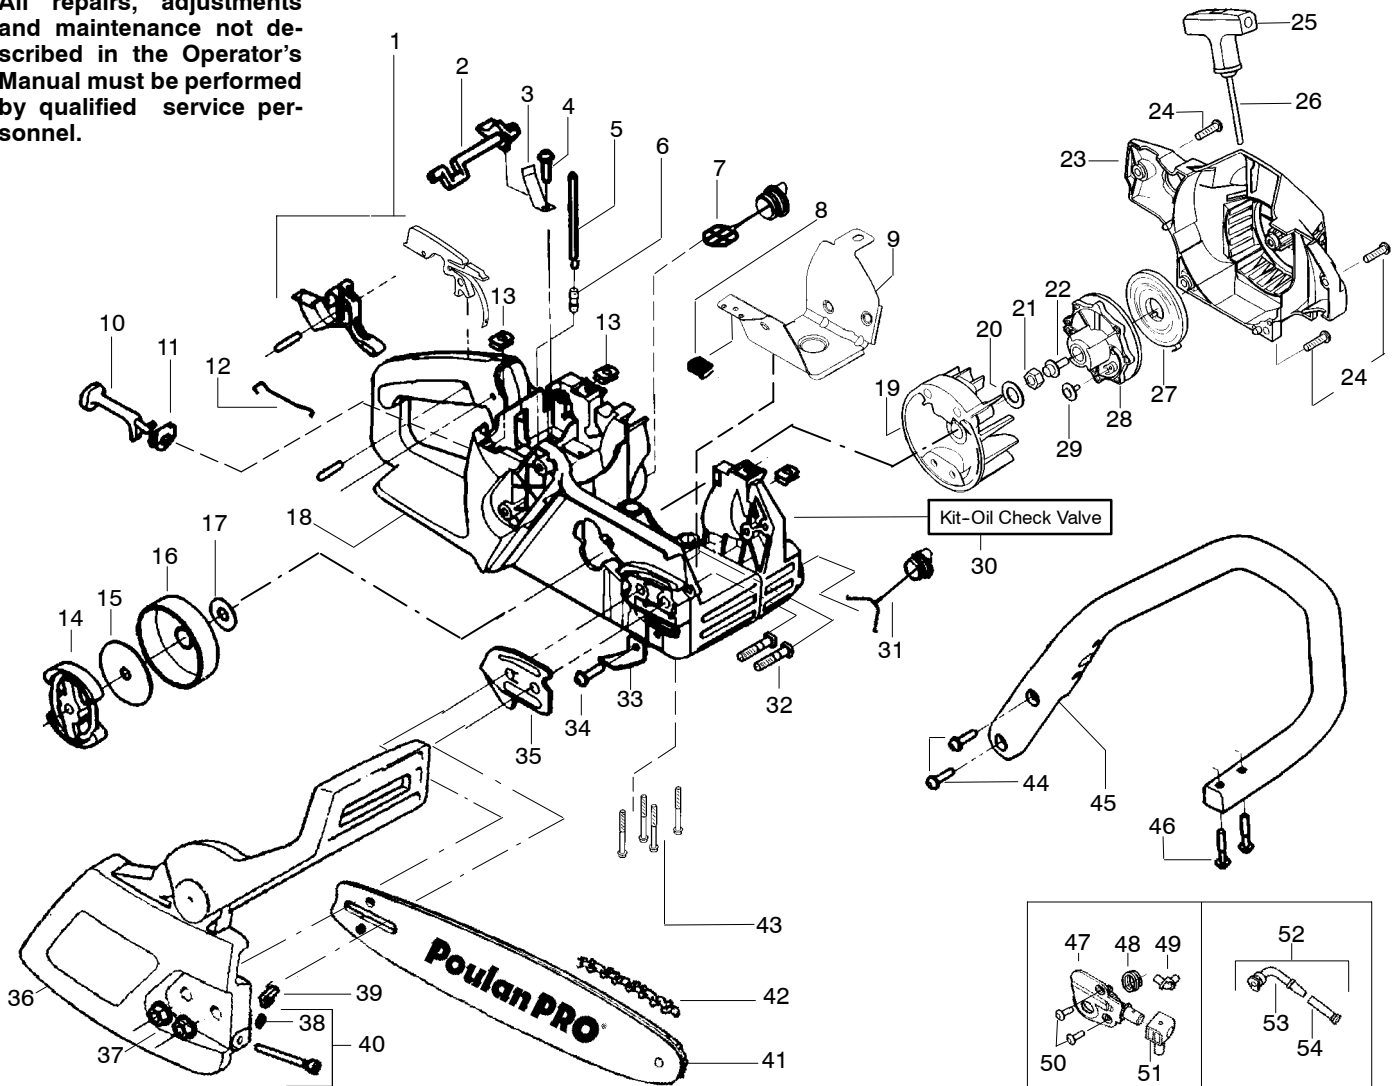

⚠ WARNING
All repairs, adjustments and maintenance not described in the Operator's Manual must be performed by qualified service personnel.

Ref.	Part No.	Description	Ref.	Part No.	Description	Ref.	Part No.	Description
1.	530071832	Kit-Trigger & Lockout (Includes Pin)	22.	530015920	Screw	42.	952051211	Chain - 16"
2.	530038227	Lever-Switch	23.	530059270	Housing-Fan	43.	530016132	Screw
3.	530016149	Spring-Switch	24.	530015892	Screw	44.	530015814	Screw
4.	530015775	Screw	25.	530037485	Handle-Starter	45.	530056798	Handle-Front
5.	530069216	Kit-Fuel Line (Large)	26.	530069232	Kit-Rope	46.	530015940	Screw
6.	530023877	Fitting - Fuel line	27.	530027531	Spring-Starter	47.	530071259	Kit-Oil Pump (incl 48,49,51)
7.	530047192	Assy-Fuel Cap w/ret.	28.	530037817	Pulley-Starter	48.	530037820	Gear-Worm Spring
8.	530055322	Clip - "U"	29.	530016080	Screw	49.	530049477	Elbow-Oil Pickup
9.	530055183	Shield - Heat	30.	530071666	Kit-Oil Check Valve	50.	530016064	Screw
10.	530047989	Lever-Choke	31.	530010846	Assy-Oil Cap	51.	530019206	Block-Seal
11.	530049005	Grommet-Choke lever	32.	530016133	Bolt - Bar	52.	530047663	Assy-Oil-Pickup (Incl. 53, 54)
12.	530037809	Wire-Throttle	33.	530029850	Chain Catcher	53.	530038373	Pickup-Oiler
13.	530015922	Nut-Speed	34.	530015814	Screw	54.	530056533	Filter-Oil
14.	530014949	Assy.-Clutch	35.	530038238	Plate-Bar Mounting			
15.	530015611	Washer-Clutch	36.	530059274	Assy.-Chain Brake			
16.	530047061	Assy-Drum W/brg.	37.	530015917	Nut-Bar Mounting			
17.	530015907	Washer - Thrust	38.	530038593	Retainer-Bar Adjust			
18.	530059271	Assy-Chassis	39.	530015826	Pin-Bar Adjust			
19.	530039187	Assy-Flywheel	40.	530069611	Kit-Bar Adjust (incl 38,39)			
20.	530015127	Washer-Flywheel	41.	952044369	Bar - 16"			
21.	530016134	Nut-Flywheel						