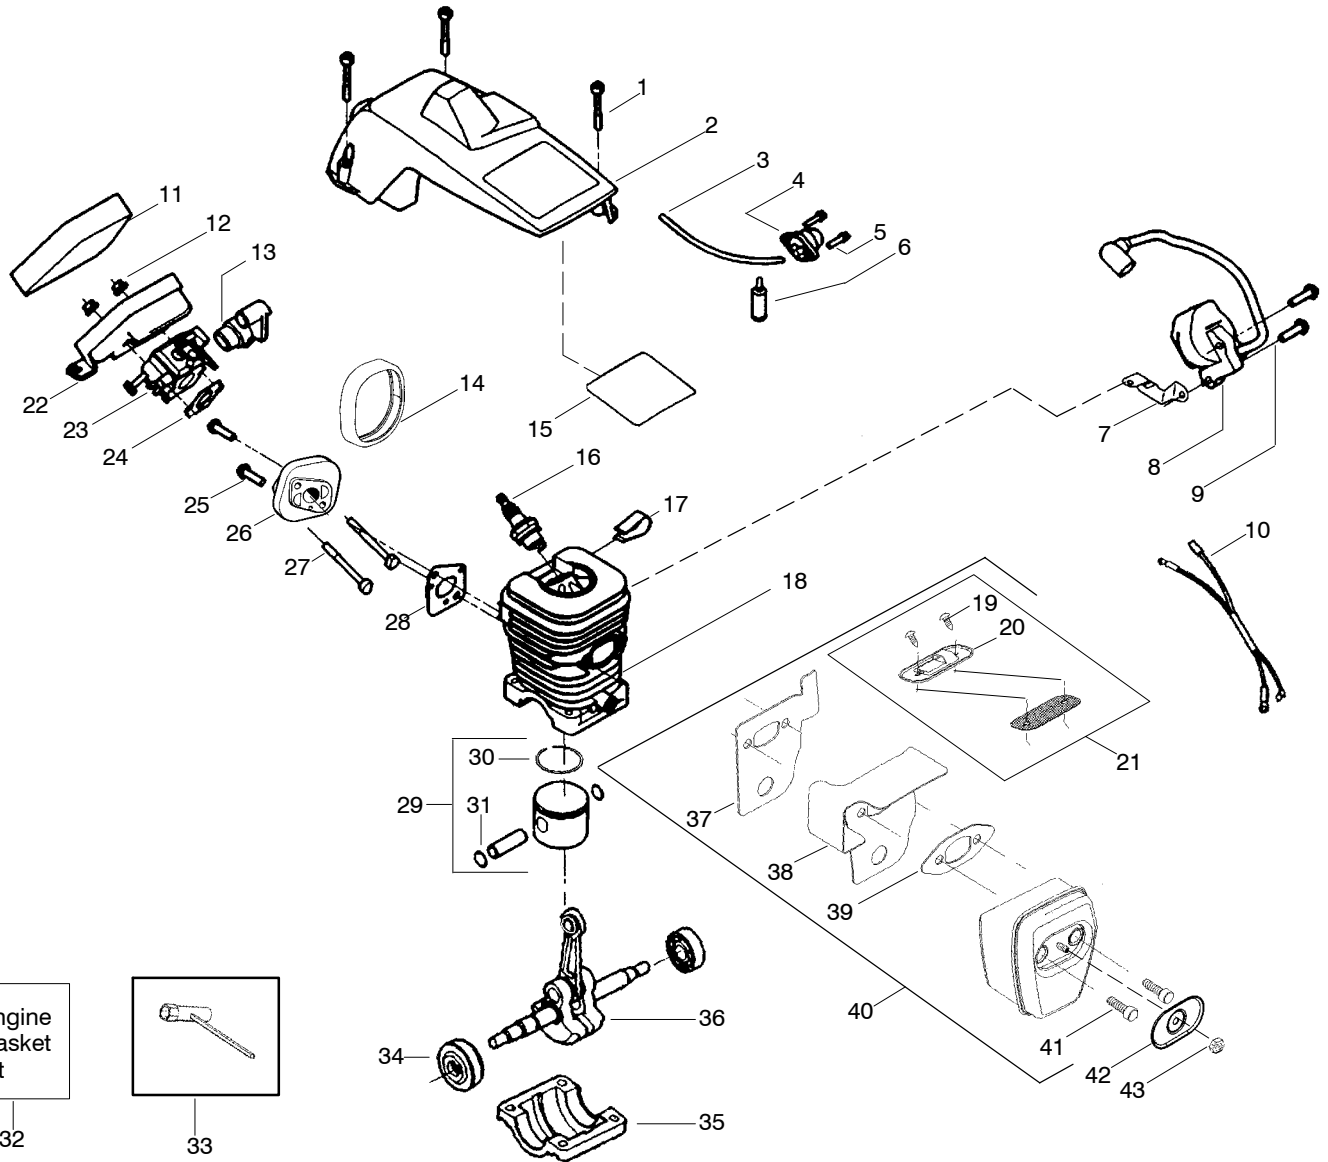

✓ = NEW PART NUMBER FOR THIS IPL

* = REFER TO THE SERVICE REFERENCE INDICATED FOR MORE INFORMATION. (LOCATED AT END OF IPL)

Ref.	Part No.	Description	Ref.	Part No.	Description	Ref.	Part No.	Description
1.	530016153	Screw	18.	530012550	Cylinder	33.	530031163	Bar Wrench
2.	530055637	Assy-Cylinder Shield (includes # 15)	19.	530016351	Screw-Outlet cover	34.	530056363	Assy-Seal & Bearing
3.	530069247	Kit-Fuel Line (Small)	20.	530054883	Cover - Outlet	35.	530037935	Cap-Crankcase
4.	530047213	Assy-Air Purge	21.	530071413	Kit-Spark Arrestor (Incl. 19,20)	36.	530047062	Assy-Crankshaft
5.	530015780	Screw	22.	530057480	Air Filter Housing	37.	530054885	Backplate
6.	530095646	Assy-Fuel Pick-up	23.	---	Kit-Carburetor Zama (W-20)	38.	530054880	Guide-Outlet
7.	530047442	Strap-Ground	24.	530069608	Gasket-Carb. (kit)	39.	530069608	Gasket-Muffler(kit)
8.	530039198	Ignition Module	25.	530016386	Screw	40.	530054886	Assy-Muffler (Incl. 37-39,41)
9.	530015814	Screw	26.	530049700	Carb. Adapter	41.	530016338	Bolt-Muffler
10.	530052296	Assy-Wire Harness	27.	530016187	Screw	42.	530055586	Cover-Bolt
11.	530037793	Foam-Air Filter	28.	530069608	Gasket- Adaptor(kit)	43.	530016359	Nut-Brass
12.	530016101	Nut	29.	530071408	Kit-Piston (Incl. 30 & 31)	Not Shown		
13.	530035526	Grommet-Carb Adjust	30.	530038729	Ring-Piston	530164284	530057757	Manual
14.	530054144	Seal-Carb Adapter	31.	530015697	Retainer-Piston Pin	530059229	530059229	Decal-Warning
15.	530055698	Reflector-Heat	32.	530069608	Kit-Engine Gasket (Incl. 24, 28 & 39)			Decal-Start Inst.
16.	952030150	Spark Plug (RCJ-7Y)						
17.	530016136	Clip-High Tension Lead						