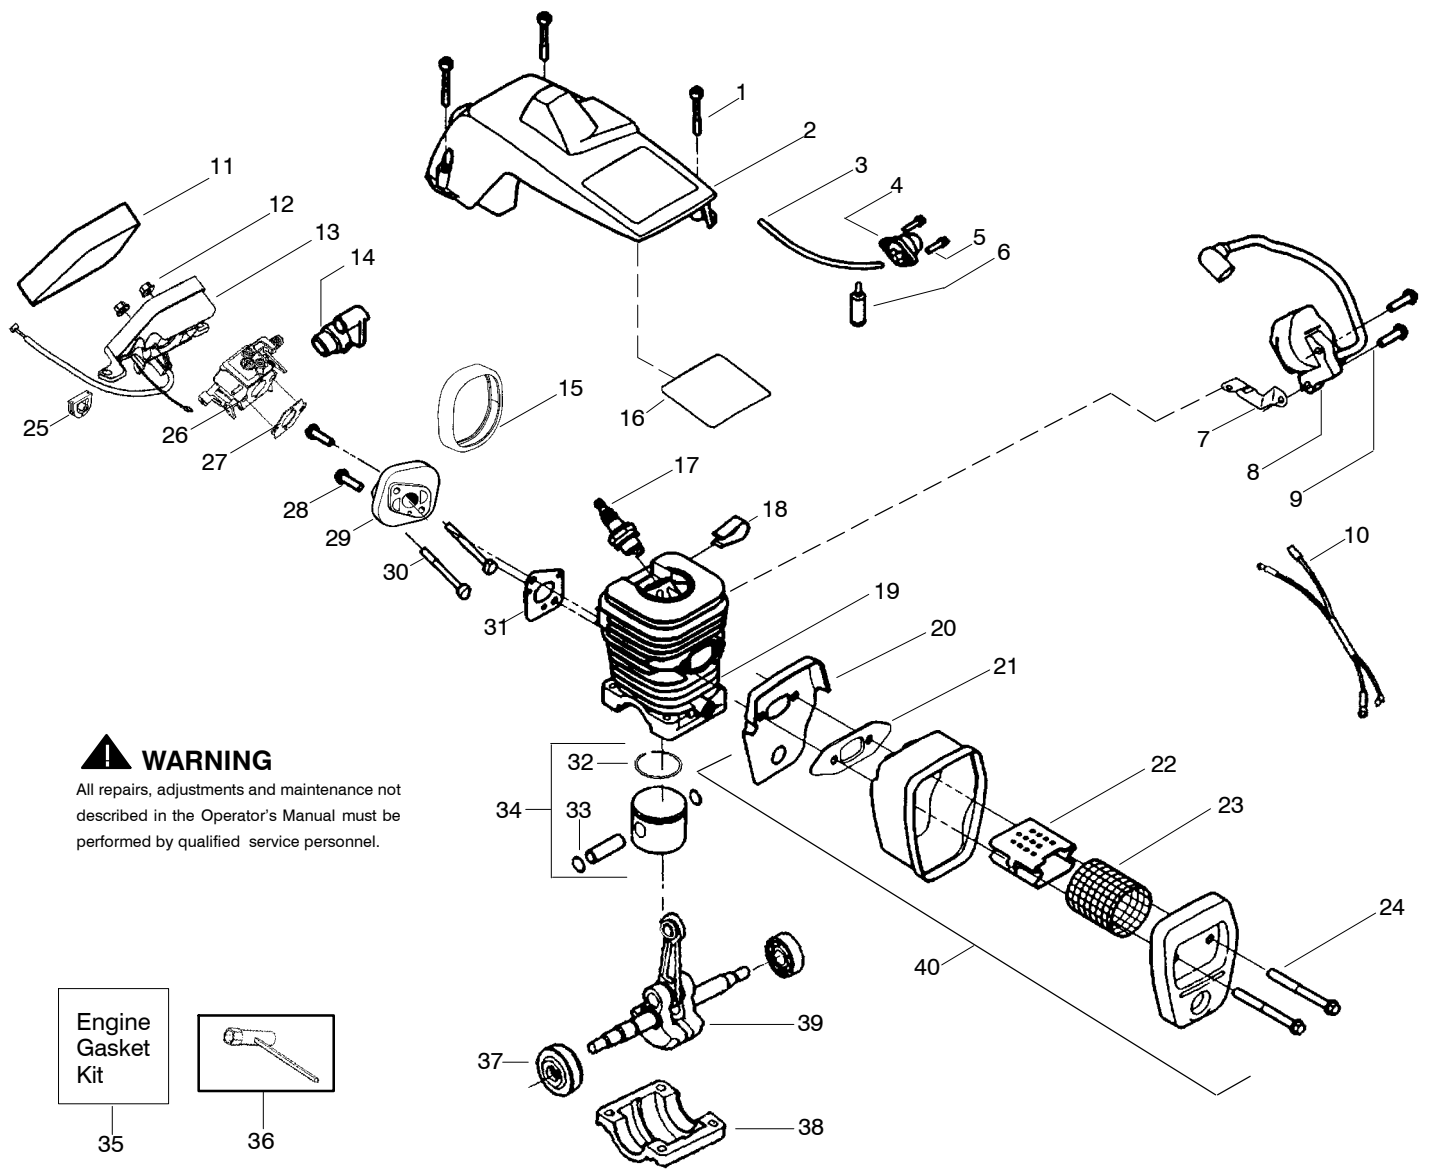

WARNING
All repairs, adjustments and maintenance not described in the Operator's Manual must be performed by qualified service personnel.

Ref.	Part No.	Description	Ref.	Part No.	Description	Ref.	Part No.	Description
1.	530016153	Screw	19.	530012550	Cylinder	34.	530071408	Kit-Piston (Incl. 32 & 33)
2.	530055638	Assy-Cylinder Shield (includes # 16)	20.	530049870	Backplate-Muffler	35.	530069608	Kit-Engine Gasket (Incl. 21, 27 & 31)
3.	530069247	Kit-Fuel Line (Small)	21.	530069608	Gasket-Muffler(kit)	36.	530031163	Wrench-bar
4.	530071835	Kit-Purge Bulb (incl. #5)	22.	530037813	Diffuser-Muffler	37.	530056363	Assy-Seal & Bearing
5.	530015780	Screw	23.	530036103	Screen-Spark	38.	530037935	Cap-Crankcase
6.	530095646	Assy-Fuel Pick-up	24.	530016132	Bolt-Muffler	39.	530047062	Assy-Crankshaft
7.	530047442	Strap-Ground	25.	530047631	Grommet-Throttle Cable	40.	530047207	Assy-Muffler (Incl. 20-24)
8.	530039198	Ignition Module	26.	---	Kit-Carburetor			
9.	530015814	Screw		530071820	Zama (W-20)			
10.	530057475	Assy-Wire Harness		530071821	Walbro (WT-662)			
11.	530037793	Foam-Air Filter	27.	530069608	Gasket-Carb. (kit)			
12.	530016101	Nut	28.	530016386	Screw			
13.	530057702	Assy-Air Box	29.	530049700	Carb. Adapter			Not Shown
14.	530035526	Grommet-Carb Adjust	30.	530016187	Screw			
15.	530054144	Seal-Carb Adapter	31.	530069608	Gasket- Adaptor(kit)			
16.	530055698	Reflector-Heat	32.	530038729	Ring-Piston		530165412-01	Manual
17.	952030150	Spark Plug (RCJ-7Y)	33.	530015697	Retainer-Piston Pin		530057757	Decal-Warning
18.	530016136	Clip-High Tension Lead					530059229	Decal-Start-Inst.

✓ = NEW PART NUMBER FOR THIS IPL   * = REFER TO THE SERVICE REFERENCE INDICATED FOR MORE INFORMATION. (LOCATED AT END OF IPL)