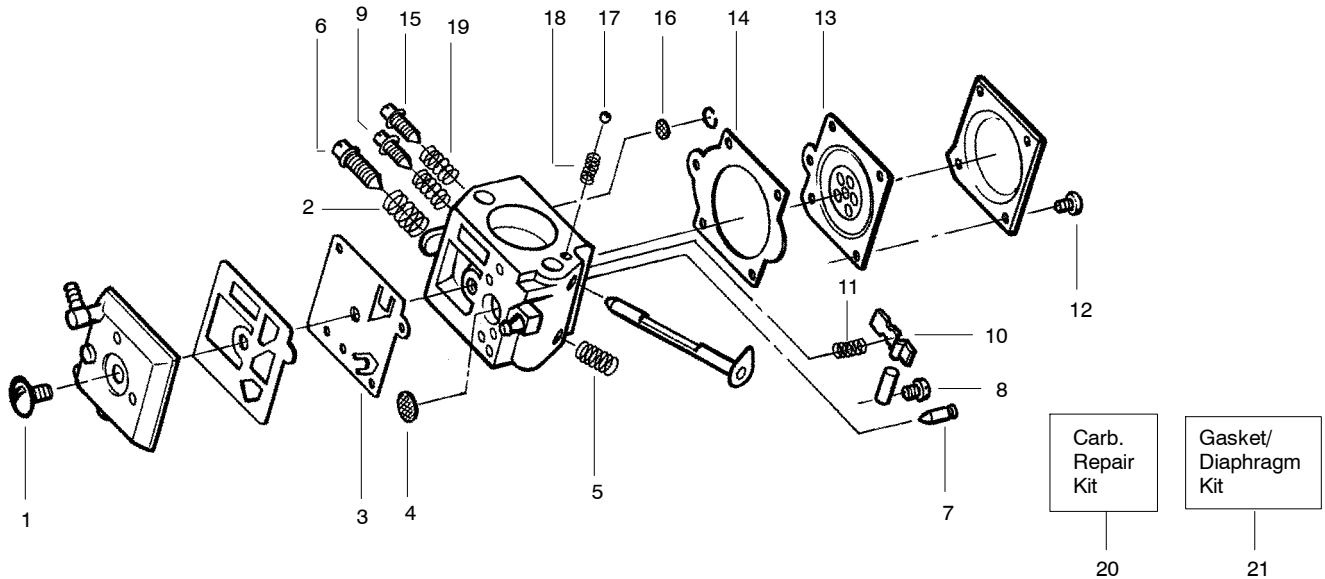

Carburetor Assembly - #530035201 HDA - #49

Ref.	Part No.	Description	Ref.	Part No.	Description
1.	530035237	Screw	15.	530035245	High Speed Needle
2.	530035242	Idle Adjust Spring	16.	530035124	Check Valve Screen
3.	530035229	Fuel Pump	17.	530035226	Ball
4.	530035249	Inlet Screen	18.	530035240	Spring-Choke
5.	530035244	Throttle Spring	19.	530035243	Needle Adjusting Spring
6.	530035238	Idle Adjust Screw	20.	530035213	Carb. Repair Kit
7.	530035106	Inlet Needle Valve	21.	530069844	Gasket/Diaphragm Kit
8.	530035236	Screw			
9.	530035246	Idle Needle			
10.	530035252	Metering Lever			
11.	530035241	Spring			
12.	530035021	Screw			
13.	530035230	Metering Diaphragm Ass'y.			
14.	530035228	Metering Diaphragm Gasket			

Service Reference

1. Some units have been manufactured with two different style Cylindrical Mount. When ordering for your unit, refer to the illustrations below and order accordingly.

530047334

530036056