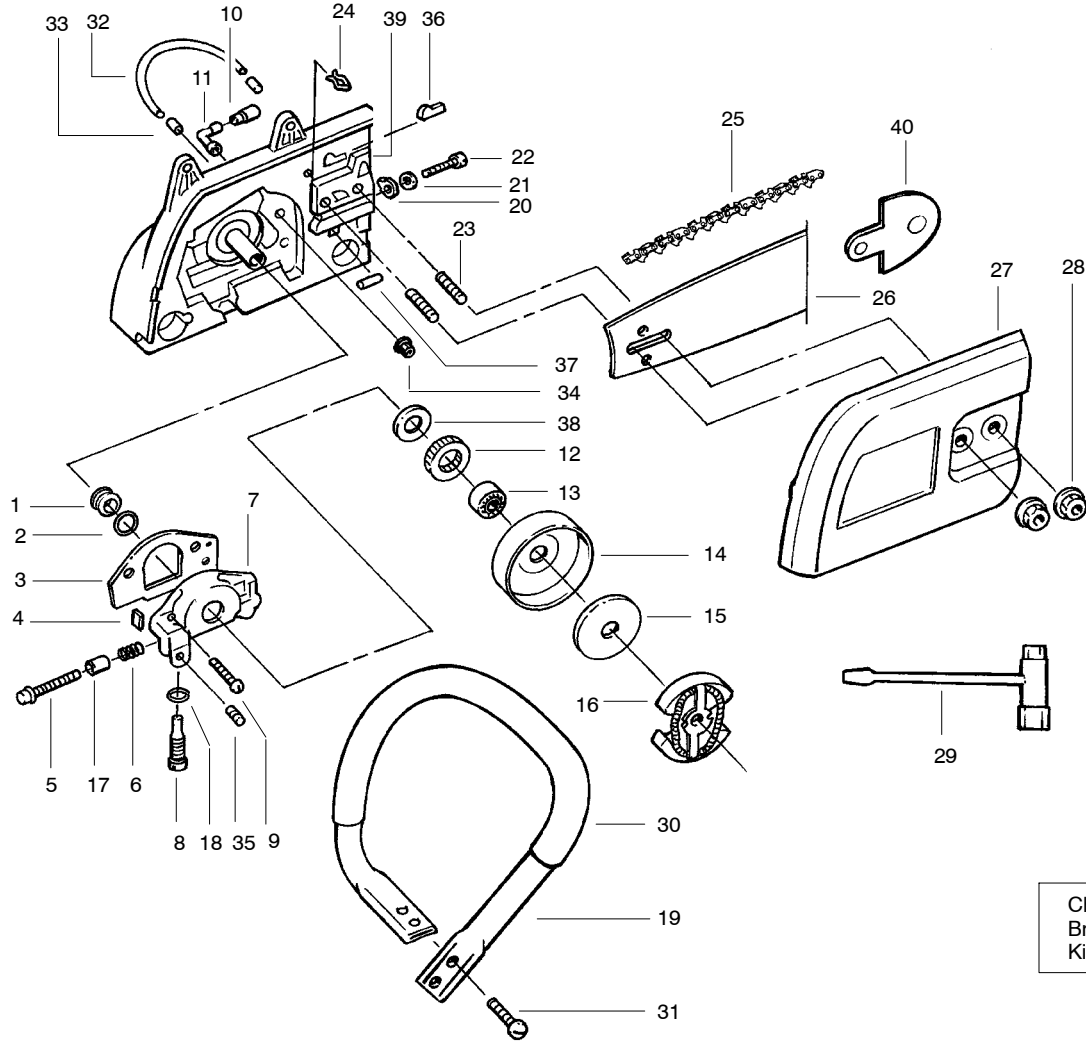

Ref.	Part No.	Description	Ref.	Part No.	Description	Ref.	Part No.	Description
1.	530027140	Worm Gear	22.	530016110	Screw	39.	530029236	Crankcase Plug
2.	530019147	Seal	23.	530016238	Bar Stud	40.	530037091	Replaceable Sprocket Nose
3.	530069487	Engine Gasket Set	24.	530015108	Vent Pin	41.	952069321	Chain Brake Kit
4.	530027128	Dust Plug	25.	-	Chain		Not Shown	
5.	530014204	Shaft Ass'y.		952051323	Model 336-16"		530083885	Operator Manual
6.	530027126	Spring		952051310	Model 336-20"		-	Kickback Decal
7.	530069218	Oil Pump Kit (Incl.1., 2.,4.-6.,8.,17.,18.,35.)	26.	-	Bar		530047658	Model 336
8.	530015873	Screw-Oiler Adjusting		952044373	Model 336-20"		530047941	Model 365
9.	530015871	Screw		952044560	Model 365-16"		-	Bar & Chain Repl. Decal
10.	530027272	Oil Pickup & Filter		952044561	Model 365-20"		530029751	Model 336-16"
11.	530027192	Oiler Intake Line	27.	530069567	Bar Clamp (Incl.37.)		530029753	Model 336-20"
12.	-	Rim Sprocket	28.	530015251	Nut		530037176	Model 365-16"
	530028650	Model 336	29.	--	Scrench		530047870	Model 365-20"
	530048098	Model 365		530031135	Silver Finish (1/2")			
13.	530032049	Bearing		530031146	Gold Finish (9/16")			
14.	530048083	Drum Sprocket	30.	530027776	Handlebar Grip			
15.	530027161	Clutch Plate	31.	530016058	Screw			
16.	530014161	Clutch Ass'y.	32.	530021061	Oiler Discharge Line			
17.	530027129	Oiler Gear Spur	33.	530002464	Oiler Discharge Sleeve			
18.	530019079	"O" Ring	34.	530015422	Tubing Nut			
19.	530047163	Handlebar Ass'y.	35.	530015752	Oiler Adjustment Pin			
20.	530023064	Bar Adjusting Pin	36.	530027222	Chain Pad-Top			
21.	530038593	Retainer-Bar Adjust	37.	530027223	Chain Pad			
			38.	530015733	Washer-Thrust			