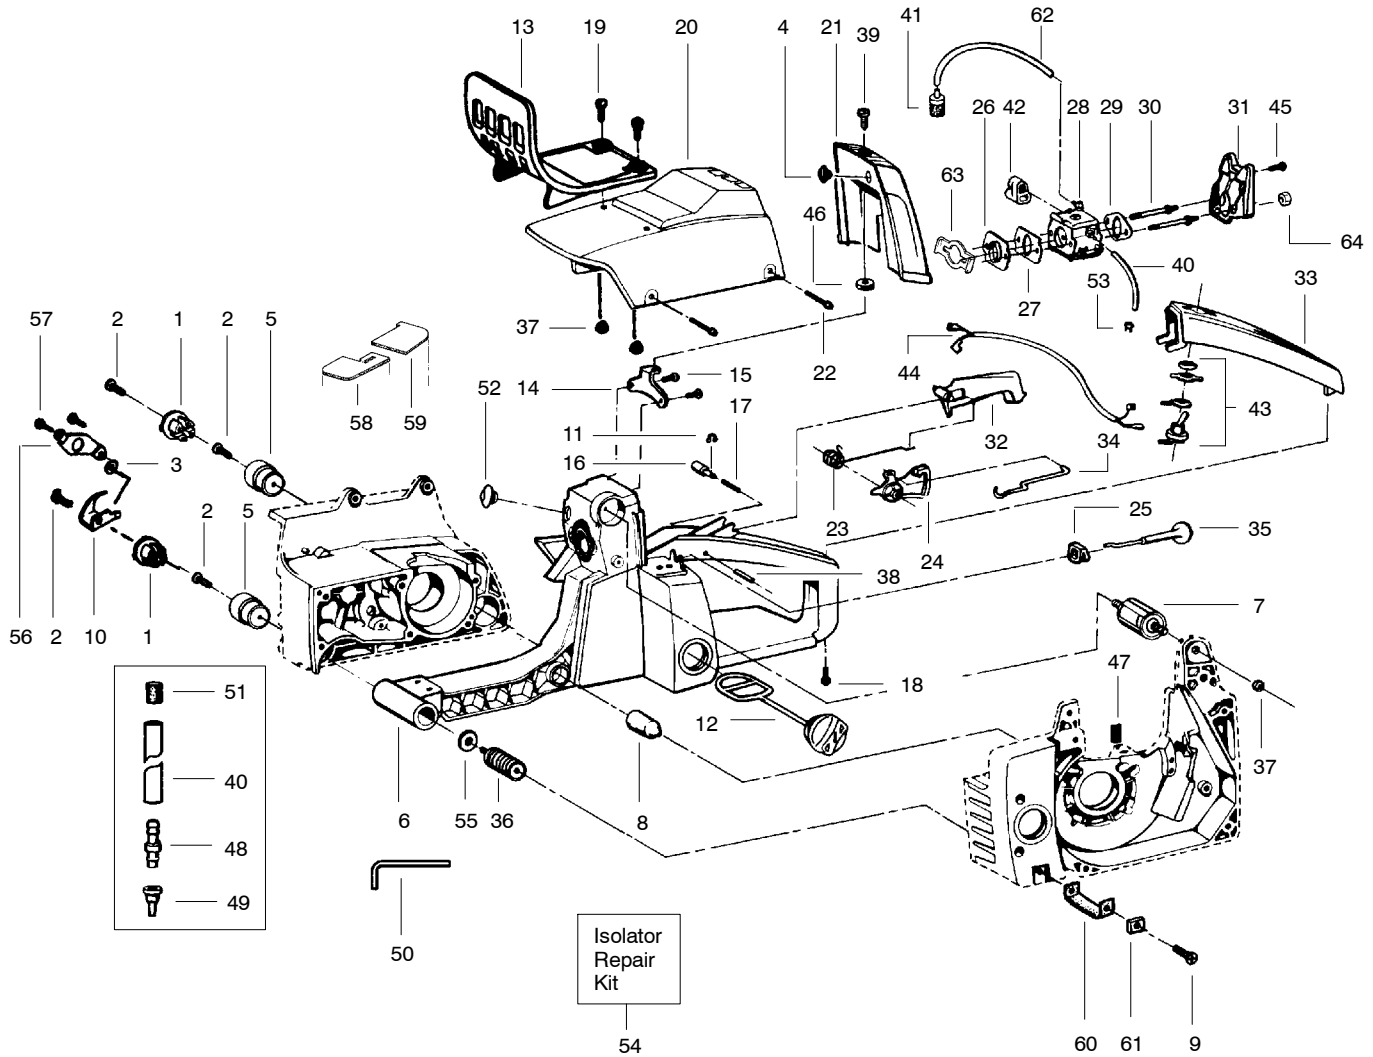

PARTS LIST NO. 530083831		POULAN PRO® PARTS LIST	MODEL(s) 336 & 365	
DATE 9/28/05	REPLACES 530068640-9/06/00		Note: Illustration may differ from actual model due to design changes	PAGE NO. 2

Ref.	Part No.	Description	Ref.	Part No.	Description	Ref.	Part No.	Description
1.	530027732	Retainer-Chain Catcher	23.	530027134	Trigger Latch Spring	45.	530015802	Screw
2.	530016057	Screw	24.	530027133	Throttle Trigger	46.	530027202	Retainer-Screw
3.	530015562	Washer-Flat	25.	530036053	Grommet	47.	530025539	Impulse Fitting
4.	530027399	Carb. Cover Bumper	26.	530027121	Bracket	48.	530024475	Vent Fitting
5.	530042080	Lower Isolator	27.	530069487	Engine Gasket Set	49.	530026119	Check Valve
6.	530069925	Rear Handle & Fuel Tank	28.	530035201	Carburetor (HDA-49)	50.	530031159	Hex Key
7.	★★★★★	Cylindrical Mount-Service Reference 1	29.	530023664	Air Filter Plate	51.	530027339	Vent Plug
8.	530027187	Bumper Isolator	30.	530049562	Carb. Mounting Stud	52.	530025922	Air Box Plug
9.	530015871	Screw	31.	530010892	Air Filter Ass'y.	53.	530027341	Clamp
10.	530027733	Chain Catcher	32.	530027135	Throttle Lockout	54.	530069297	Isolator Repair Kit
11.	530015702	"C" Clip	33.	530027207	Rear Handle Cover	55.	530015123	Washer
12.	530010845	Fuel Cap Ass'y.	34.	530027073	Throttle Wire	56.	530029347	Bracket Retainer
13.	530047382	Handguard	35.	530027075	Choke Knob	57.	530015875	Screw
14.	530036035	Bracket	36.	530069384	Isolator Kit	58.	530019192	Carb. Seal-Left
15.	530015598	Screw	37.	534790500	Nut	59.	530019191	Carb. Seal-Right
16.	530029666	Throttle Lock	38.	530015701	Dowel Pin	60.	530037104	AV Strap
17.	530024772	Throttle Spring	39.	530015724	Screw	61.	530037012	Strap Retainer Plate
18.	530015716	Screw	40.	530069216	Line Kit (Bulk 530008133)	62.	530069910	Fuel Line Kit (Bulk 530009078)
19.	530015406	Screw	41.	530091878	Fuel Pickup Ass'y.	63.	530049273	Bracket-Carb Stud
20.	530069392	Cylinder Shield Kit	42.	530049265	Grommet-Carb.	64.	530049561	Nut-Air Filter
21.	530036038	Carb. Cover	43.	530069225	Switch Kit			
22.	530015871	Screw	44.	530027138	Lead Wire Ass'y.			

✓ = NEW PART NUMBER FOR THIS IPL   ★ = REFER TO THE SERVICE REFERENCE INDICATED FOR MORE INFORMATION. (LOCATED AT END OF IPL)
● = THESE PARTS ARE ILLUSTRATED FOR CLARITY. ORDER COMPLETE ASSEMBLY.