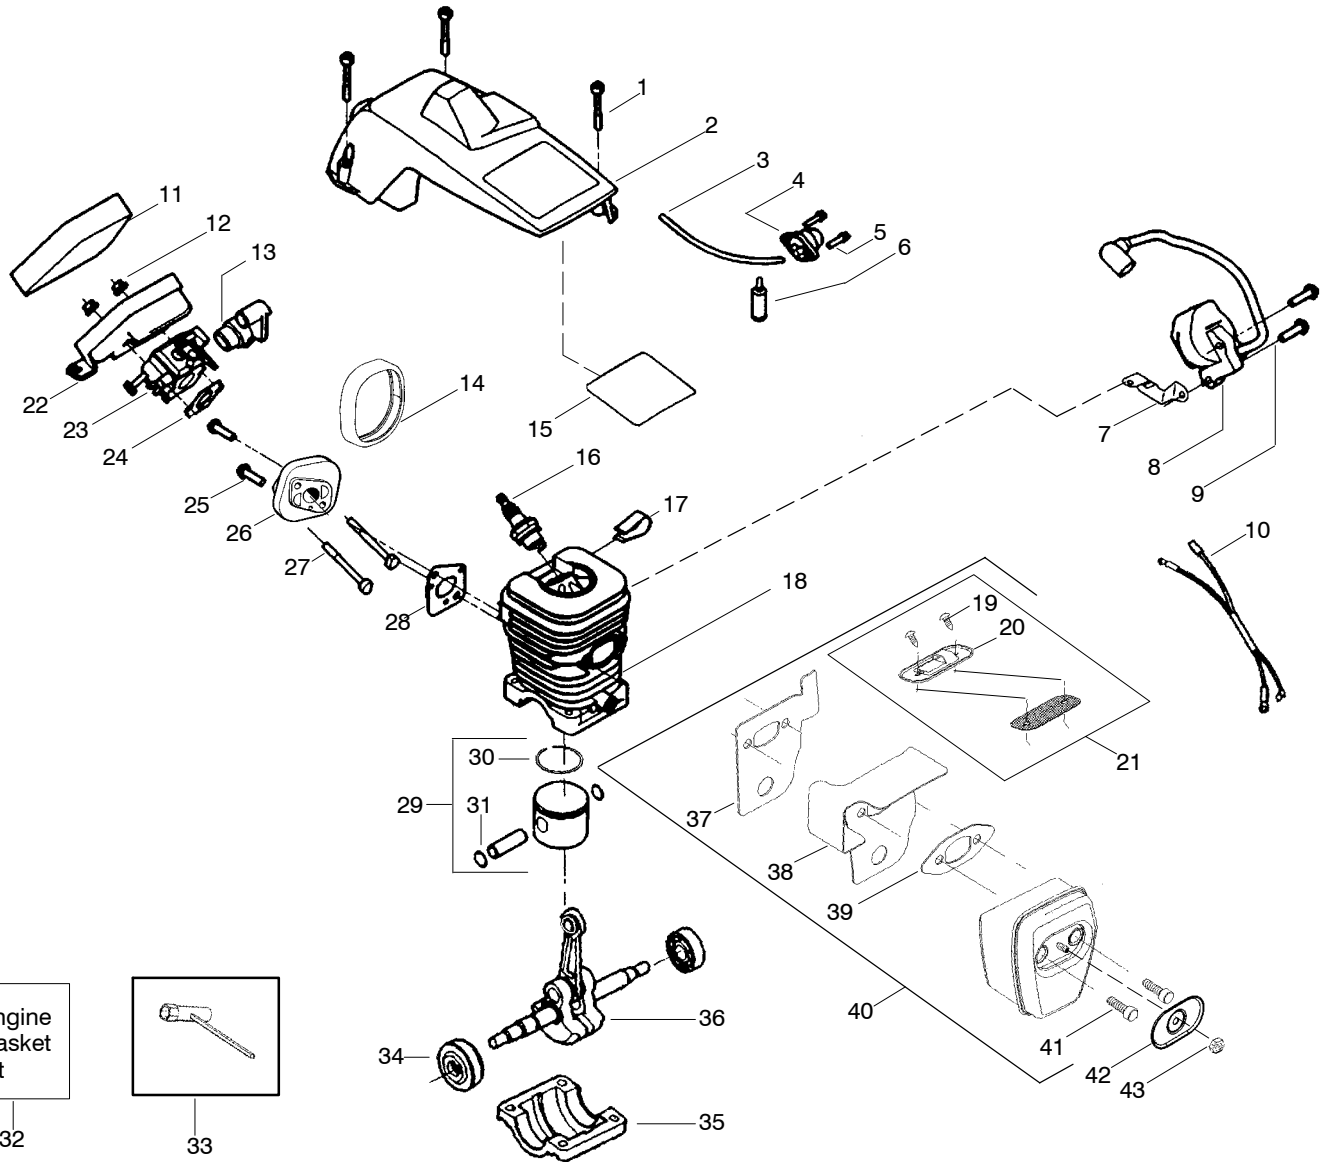

Ref.	Part No.	Description	Ref.	Part No.	Description	Ref.	Part No.	Description
1.	530016153	Screw	18.	530012550	Cylinder	32.	530069608	Kit - Engine Gasket (Incl. 24, 28 & 39)
2.	530055637	Assy - Cylinder Shield (includes # 15)	19.	530016351	Screw - Outlet cover	33.	530031163	Bar Wrench
3.	530069247	Kit - Fuel Line (Small)	20.	530055759	Cover - Outlet	34.	530056363	Assy - Seal & Bearing
4.	530071835	Kit - Purge Bulb Assy.	21.	530071413	Kit - Spark Arrestor (Incl. 19,20)	35.	530037935	Cap - Crankcase
5.	530015780	Screw	22.	530057480	Air Filter Housing	36.	530047062	Assy - Crankshaft
6.	530095646	Assy - Fuel Pick-up	23.	---	Kit - Carburetor	37.	530054885	Backplate
7.	530047442	Strap - Ground		530071820	Zama (W-20)	38.	530054880	Guide - Outlet
8.	530039198	Ignition Module		530071821	Walbro (WT-662)	39.	530069608	Gasket - Muffler (kit)
9.	530015814	Screw	Note: No Repair kits are available for this carburetor.			40.	530054886	Assy - Muffler (Incl. 37 - 39,41)
10.	530052296	Assy - Wire Harness	24.	530069608	Gasket - Carb. (kit)	41.	530016338	Bolt - Muffler
11.	530037793	Foam - Air Filter	25.	530016386	Screw	42.	530055586	Cover - Bolt
12.	530016101	Nut	26.	530049700	Carb. Adapter	43.	530016359	Nut - Brass
13.	530035526	Grommet - Carb Adjust	27.	530016187	Screw	Not Shown		
14.	530054144	Seal - Carb Adapter	28.	530069608	Gasket - Adaptor (kit)	545123700	Manual	
15.	530055698	Reflector - Heat	29.	530071408	Kit - Piston (Incl. 30 & 31)	530057757	Decal - Warning	
16.	952030150	Spark Plug (RCJ-7Y)	30.	530038729	Ring - Piston	530059229	Decal - Start Inst.	
17.	530016136	Clip - High Tension Lead	31.	530015697	Retainer - Piston Pin			

✓ = NEW PART NUMBER FOR THIS IPL   * = REFER TO THE SERVICE REFERENCE INDICATED FOR MORE INFORMATION. (LOCATED AT END OF IPL)
● = THESE PARTS ARE ILLUSTRATED FOR CLARITY. ORDER COMPLETE ASSEMBLY.