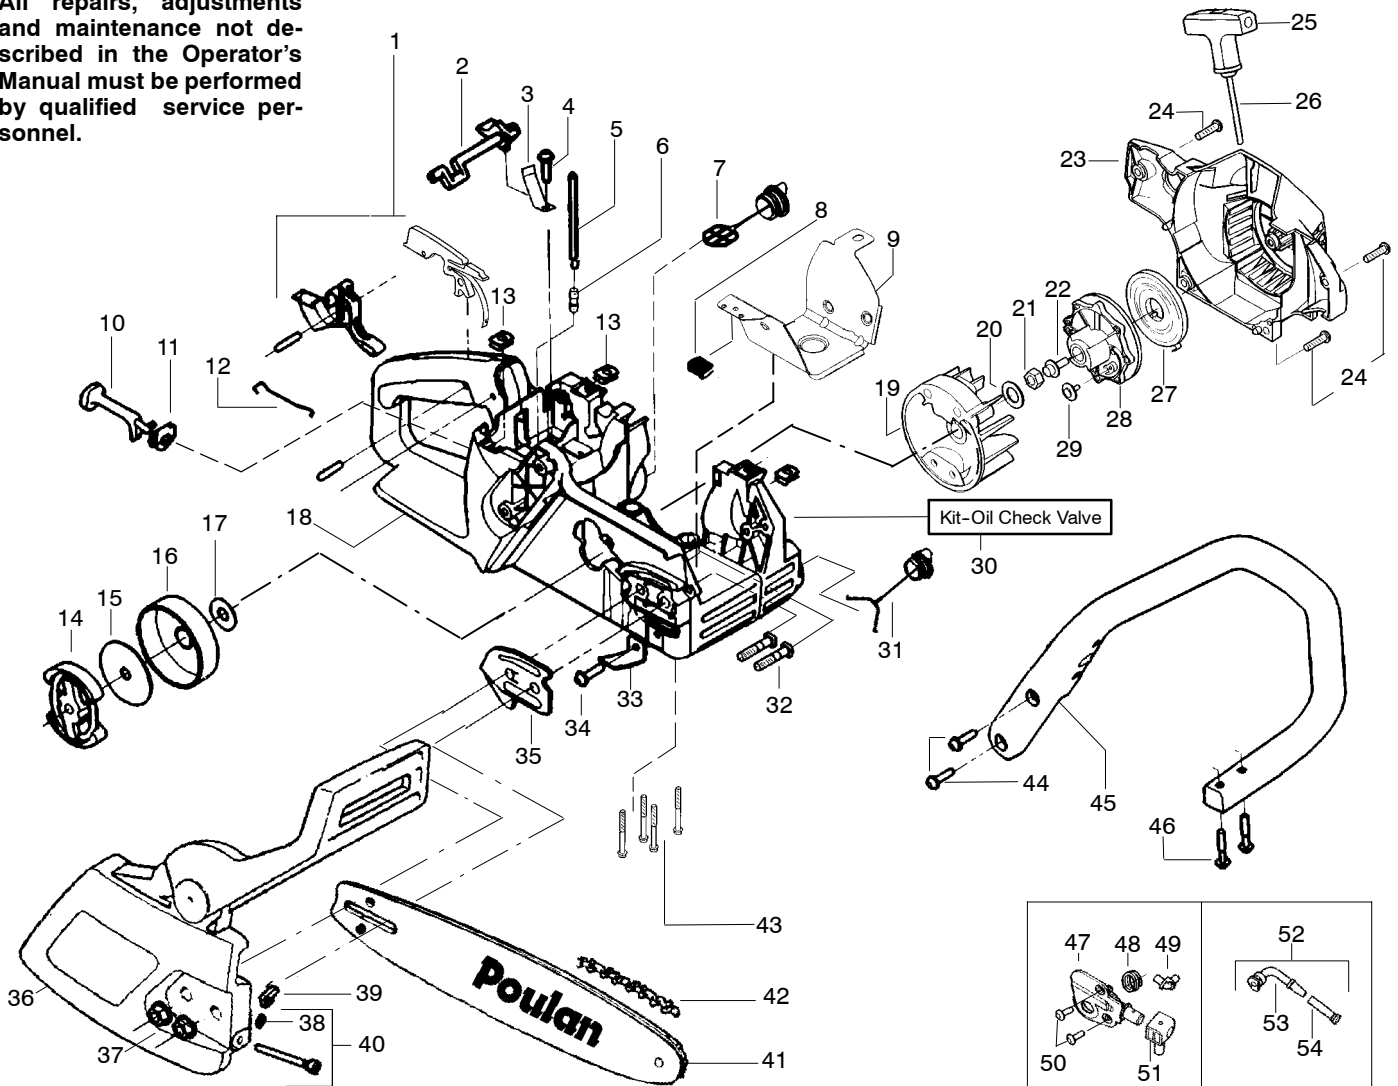

⚠ WARNING
All repairs, adjustments and maintenance not described in the Operator's Manual must be performed by qualified service personnel.

Ref.	Part No.	Description	Ref.	Part No.	Description	Ref.	Part No.	Description
1.	530071832	Kit-Trigger & Lockout (Includes Pin)	22.	530015920	Screw	42.	952051211	Chain - 16"
2.	530038227	Lever-Switch	23.	530054175	Housing-Fan	43.	530016132	Screw
3.	530016149	Spring-Switch	24.	530015892	Screw	44.	530015814	Screw
4.	530015775	Screw	25.	530037485	Handle-Starter	45.	530059173	Handle-Front
5.	530069216	Kit-Fuel Line (Large)	26.	530069232	Kit-Rope	46.	530015940	Screw
6.	530023877	Fitting - Fuel line	27.	530027531	Spring-Starter	47.	530071259	Kit-Oil Pump (incl 48,49,51)
7.	530047192	Assy-Fuel Cap w/ret. Clip - "U"	28.	530037817	Pulley-Starter	48.	530037820	Gear-Worm Spring
8.	530055322	Shield - Heat	29.	530016080	Screw	49.	530049477	Elbow-Oil Pickup
9.	530047989	Lever-Choke	30.	530071666	Kit-Oil Check Valve	50.	530016064	Screw
10.	530049005	Grommet-Choke lever	31.	530057236	Assy-Oil Cap	51.	530019206	Block-Seal
11.	530037809	Wire-Throttle	32.	530016133	Bolt - Bar	52.	530047663	Assy-Oil-Pickup (Incl. 53, 54)
12.	530015922	Nut-Speed	33.	530029850	Chain Catcher	53.	530038373	Pickup-Oiler
13.	530014949	Assy.-Clutch	34.	530015814	Screw	54.	530056533	Filter-Oil
14.	530015611	Washer-Clutch	35.	530038238	Plate-Bar Mounting			
15.	530047061	Assy-Drum W/brg.	36. ✓	545139902	Assy.-Chain Brake			
16.	530015907	Washer - Thrust	37.	530015917	Nut-Bar Mounting			
17.	545034001	Assy-Chassis	38.	530038593	Retainer-Bar Adjust			
18.	530039187	Assy-Flywheel	39.	530015826	Pin-Bar Adjust			
19.	530015127	Washer-Flywheel	40.	530069611	Kit-Bar Adjust (incl 38,39)			
20.	530016134	Nut-Flywheel	41.	952044370	Bar - 16"			