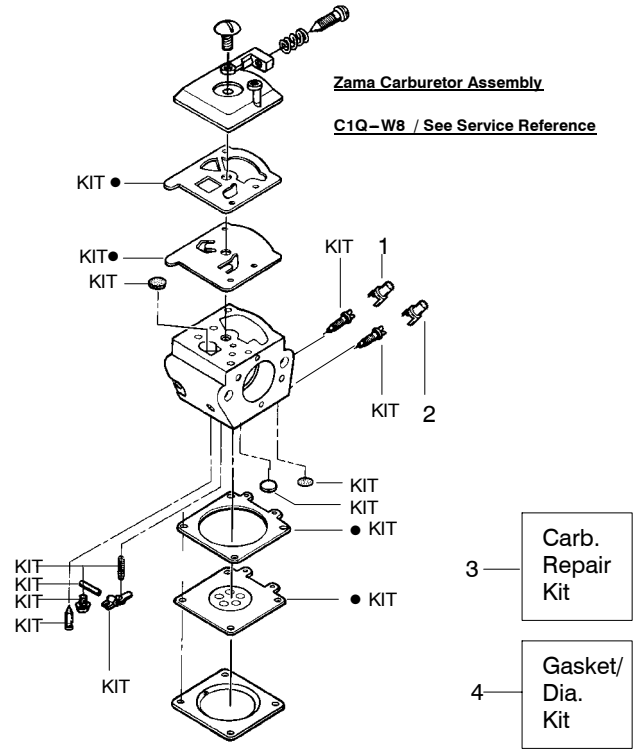

Ref.	Part No.	Description
1.	530038479	Limiter Cap-High (brown)
2.	530038478	Limiter Cap-Low (tan)
3.	-	Carburetor Repair Kit (KIT= Indicates Contents)
4.	530071352	Zama (C1Q-W8)
	-	Gasket Diaphragm Kit (● Indicates Contents)
	530035270	Zama (C1Q-W8)
Zama Carburetor Service Reference		
*****		If replacing the complete Zama Carburetor, it is not serviceable; you will need to order #530069703 Walbro Carburetor Assy.
*****		Note: The contents of the 530-035270 Gasket/Diaphragm kit are included in the 530-071352 Carb. Repair kit.

Kit - Carburetor Assembly No. 530071618 - ZAMA W-14-A
Kit - Carburetor Assembly No. 530071820 - ZAMA W20
Kit - Carburetor Assembly No. 530071821 - WALBRO WT-662

Note: No Repair kits are available for these carburetors.

***** Walbro / Phelon Flywheel & Ignition Module Service Reference
***** When ordering a replacement flywheel or ignition module, please refer to the specific brand (Walbro or Phelon) and order accordingly.