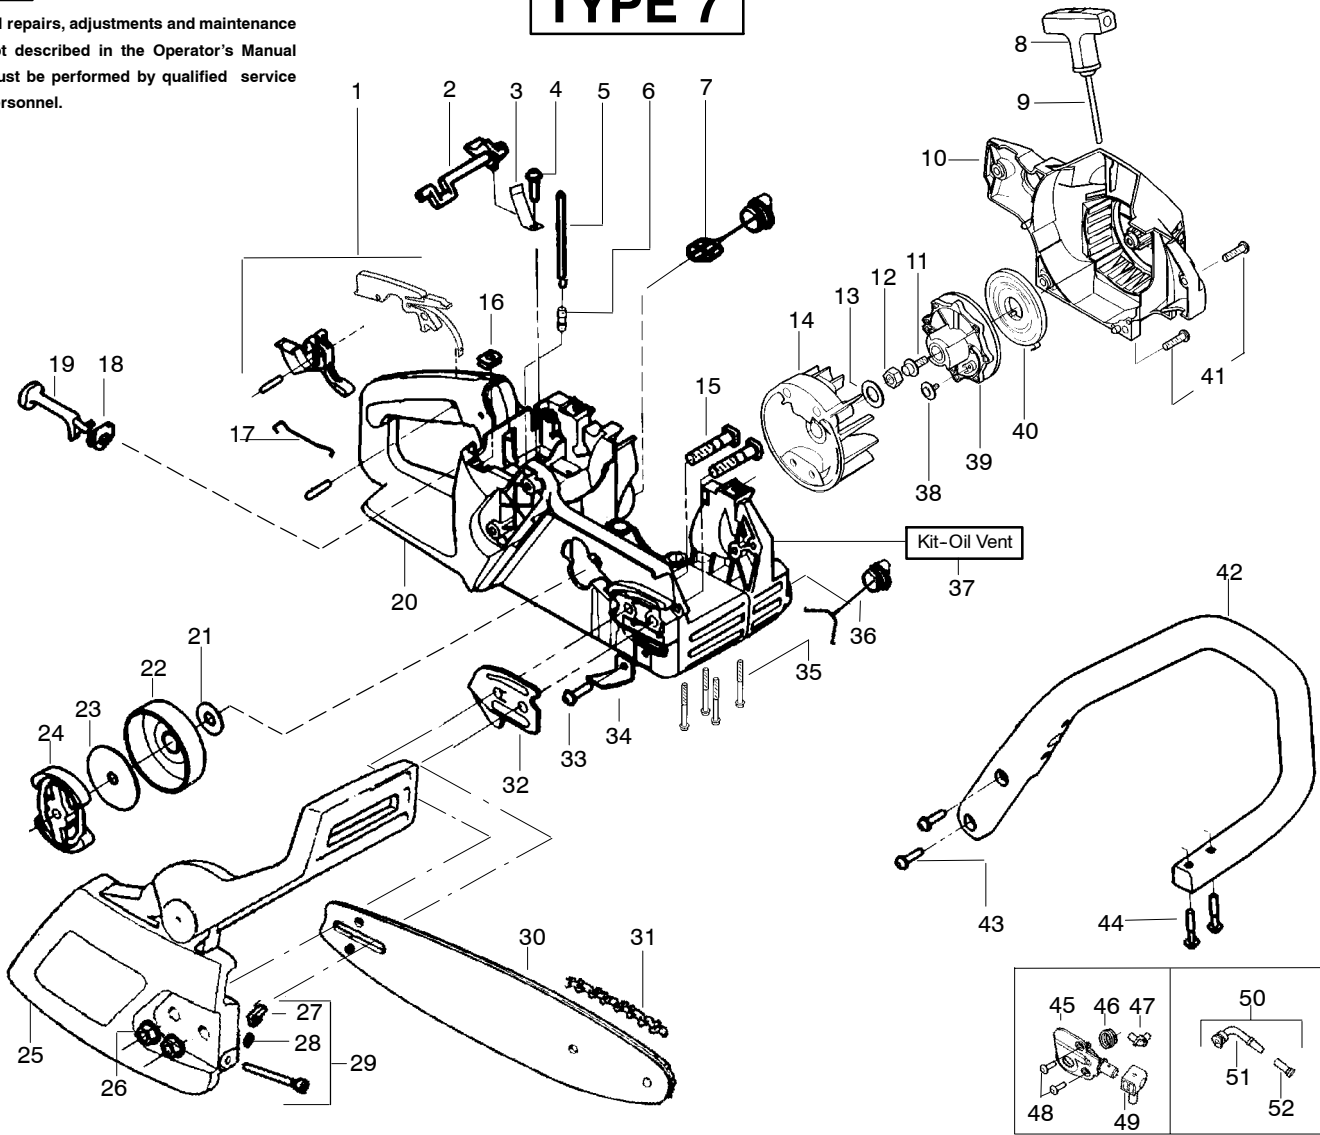

⚠ WARNING

All repairs, adjustments and maintenance not described in the Operator's Manual must be performed by qualified service personnel.

TYPE 7

Ref.	Part No.	Description	Ref.	Part No.	Description	Ref.	Part No.	Description
1.	530071832	Kit-Trigger & Lockout	20.	---	Assy-Chassis	38.	530016080	Screw
2.	530038227	Lever-Switch (Includes Pin)		530058909	Green	39.	530037817	Pulley-Starter
3.	530016149	Spring-Switch		530057470	Black	40.	530027531	Spring-Starter
4.	530015775	Screw	21.	530015907	Washer - Thrust	41.	530015892	Screw
5.	530069216	Kit-Fuel Line (Large)	22.	530047061	Assy-Drum W/brg.	42.	530059172	Handle-Front
6.	530023877	Fitting	23.	530015611	Washer-Clutch	43.	530015814	Screw
7.	530047192	Assy-Fuel Cap	24.	530014949	Assy. - Clutch	44.	530015940	Screw
8.	530037485	Handle-Starter	25.	545139906	Assy-Chain Brake	45.	530071259	Kit-Oil Pump (incl 46,47,49)
9.	530069232	Kit-Rope	26.	530015917	Nut-Bar Mounting	46.	530037820	Gear-Worm Spring
10.	530049334	Housing-Fan	27.	530015826	Pin-Bar Adjust	47.	530049477	Elbow-Oil Pickup
11.	530015920	Screw	28.	530038593	Retainer-Bar Adjust	48.	530016064	Screw
12.	530016134	Nut-Flywheel	29.	530069611	Kit-Bar Adjust (incl.27,28)	49.	530019206	Seal Block
13.	530015127	Washer-Flywheel	30.	952044368	Bar - 14"	50.	530047663	Assy-Oil-Pickup (Incl. 51,52)
14.	530039187	Assy-Flywheel	31.	952051209	Chain - 14"	51.	530038373	Pickup-Oiler
15.	530016133	Bolt-Bar Mounting	32.	530038238	Plate-Bar Mounting	52.	530056533	Filter-Oil
16.	530015922	Nut-Speed	33.	530015814	Screw			
17.	530037809	Wire-Throttle	34.	530029850	Chain Catcher			
18.	530049005	Grommet-Choke Knob	35.	530016132	Screw			
19.	530047989	Lever-Choke	36.	530010846	Assy-Oil Cap			
			37.	530071666	Kit-Oil Vent			

✓ = NEW PART NUMBER FOR THIS IPL

★ = REFER TO THE SERVICE REFERENCE INDICATED FOR MORE INFORMATION. (LOCATED AT END OF IPL)