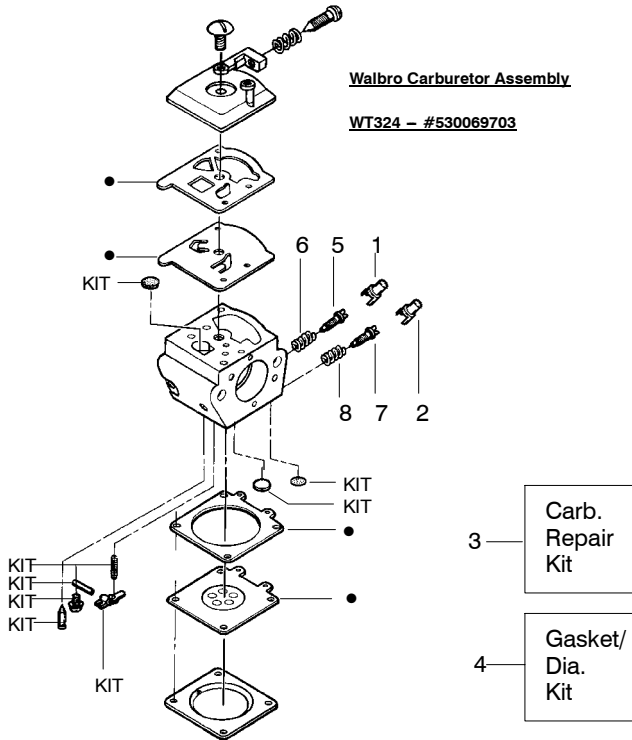

Ref.	Part No.	Description
1.	530038479	Limiter Cap-High (brown)
2.	530038478	Limiter Cap-Low (tan)
3.	-	Carburetor Repair Kit (KIT= Indicates Contents)
4.	530069826	Walbro (WT324)
	-	Gasket Diaphragm Kit (● Indicates Contents)
	530069844	Walbro (WT324)
5.	530035383	Needle-Low Speed
6.	530035293	Needle Spring-Low Speed
7.	530035384	Needle-High Speed
8.	530035295	Needle Spring-High Speed