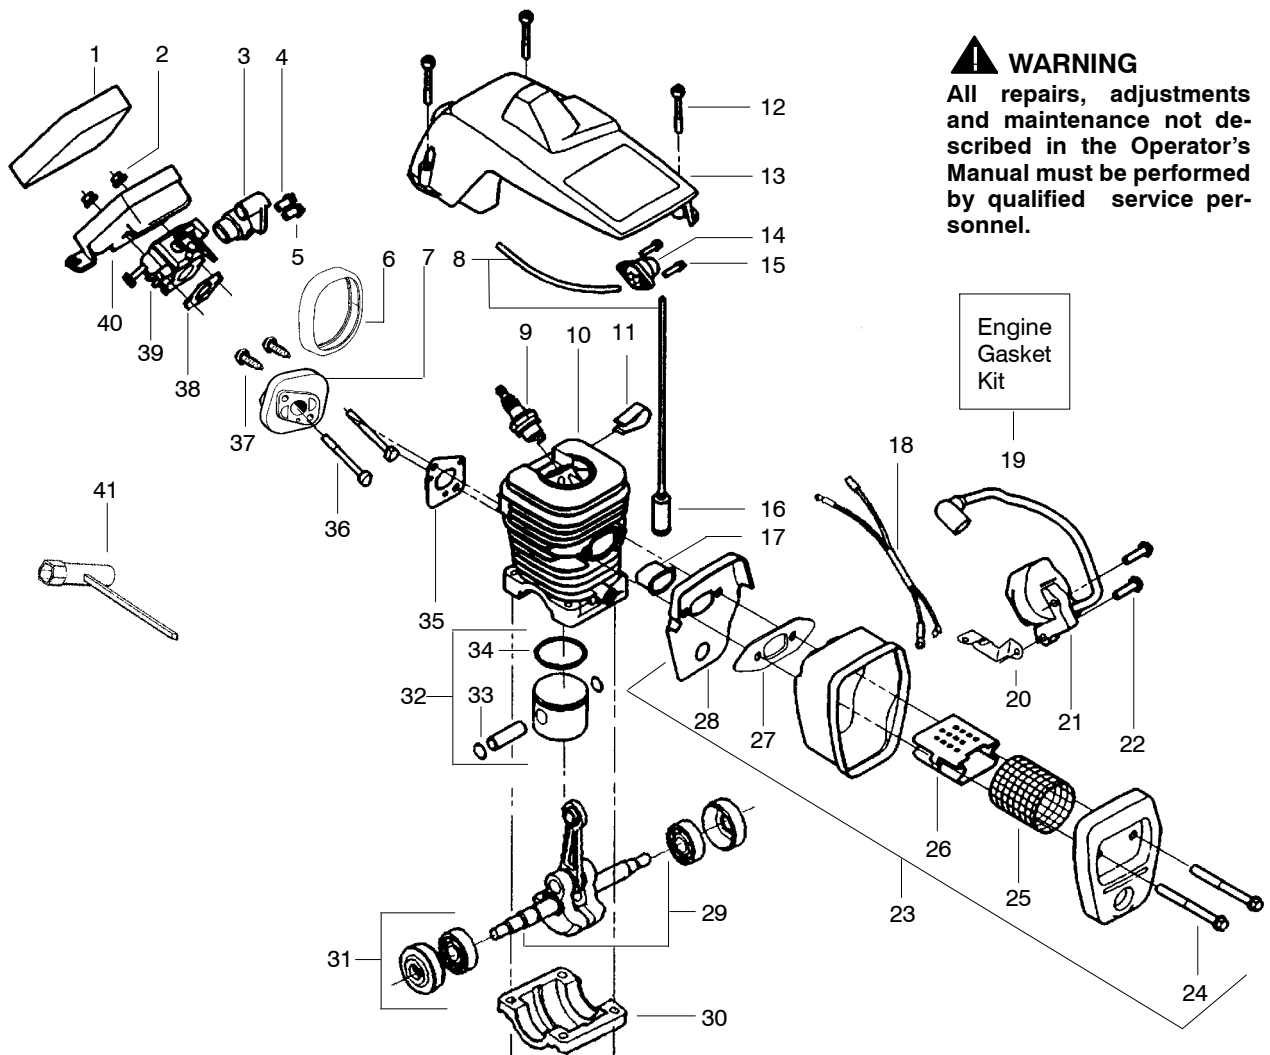

TYPE 1-5

⚠ WARNING
All repairs, adjustments and maintenance not described in the Operator's Manual must be performed by qualified service personnel.

Ref.	Part No.	Description	Ref.	Part No.	Description	Ref.	Part No.	Description
1.	530037793	Foam – Air Filter	18.	530052296	Assy. – Wire Harness	33.	530015697	Retainer – Piston Pin
2.	530016101	Nut	19.	530069608	Kit – Engine Gasket (Incl. 27, 35 & 38)	34.	530029805	Ring – Piston
3.	530049244	Grommet – Carb Adjust	20.	530047442	Strap – Ground	35.	530069608	Gasket – Carb. Adap. (kit)
4.	530038479	Limiter Cap – High	21.	530039167	Module – Ignition	36.	530016187	Screw
5.	530038478	Limiter Cap – Low	22.	530015814	Screw	37.	530016386	Screw
6.	530054144	Seal – Carb Adapter	23.	530047207	Assy – Muffler (Incl. 24, 25, 26, 27, 28)	38.	530069608	Gasket – Carb. (kit)
7.	530049700	Carb. Adapter	24.	530016132	Screw	39.	530069703	Kit – Carburetor (incl. 4 & 5)
8.	530069247	Fuel Line Kit (Small)	25.	530036103	Screen – Spark	40.	530037804	Housing – Air Filter
9.	952030150	Spark Plug (RCJ – 7Y)	26.	530037813	Diffuser – Muffler	41.	530031163	Wrench – Bar
10.	530069606	Cylinder Kit	27.	530069608	Gasket – Muffler (kit)	Not Shown		
11.	530016136	Clip – High Tension Lead	28.	530049870	Backplate – Muffler	---	---	Operator Manual Type 1,2,3,4
12.	530016153	Screw	29.	530047062	Assy. – Crankshaft	530086194	530088308	Type 5
13.	530071310	Cylinder Shield	30.	530037935	Cap – Crankcase	530038257	530038486	Decal Instruction Decal Stop
14.	530047213	Air Purge Ass'y.	31.	530056363	Assy. – Seal & Bearing			
15.	530015780	Screw	32.	530069604	Kit – Piston (Incl. 33 & 34)			
16.	530095646	Fuel Pick-up Ass'y.						
17.	530037652	Heat Insulator						

✓ = NEW PART NUMBER FOR THIS IPL   * = REFER TO THE SERVICE REFERENCE INDICATED FOR MORE INFORMATION. (LOCATED AT END OF IPL)
● = THESE PARTS ARE ILLUSTRATED FOR CLARITY. ORDER COMPLETE ASSEMBLY.