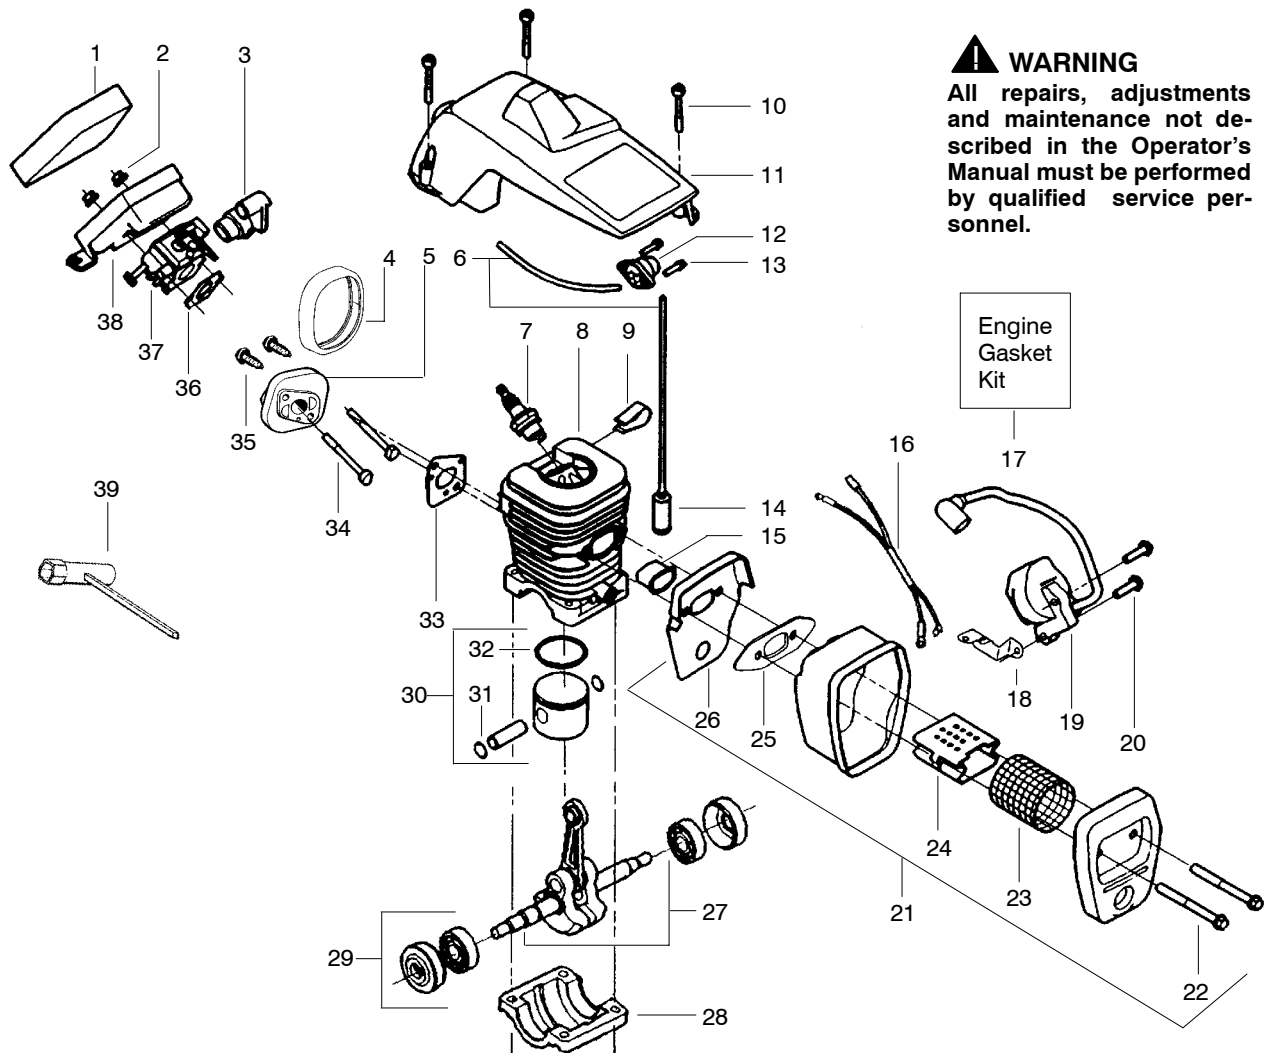

PARTS LIST NO. 530087572		Poulan® PARTS LIST	CHAIN SAW MODEL(S) 1950	
DATE 8/02/07	Replaces 530087572 – 3/06/07		Note: Illustration may differ from actual model due to design changes	PAGE NO. 4

TYPE 6

⚠ WARNING
All repairs, adjustments and maintenance not described in the Operator's Manual must be performed by qualified service personnel.

Ref.	Part No.	Description	Ref.	Part No.	Description	Ref.	Part No.	Description
1.	530037793	Foam – Air Filter	17.	530069608	Kit – Engine Gasket (Incl. 25, 33 & 36)	31.	530015697	Retainer – Piston Pin
2.	530016101	Nut	18.	530047442	Strap – Ground	32.	530038729	Ring – Piston
3.	530035526	Grommet – Carb Adjust	19.	530039198	Module – Ignition	33.	530069608	Gasket – Carb. Adap. (kit)
4.	530054144	Seal – Carb Adapter	20.	530015814	Screw	34.	530016187	Screw
5.	530049700	Carb. Adapter	21.	530047207	Assy – Muffler (Incl. 22 – 26)	35.	530016386	Screw
6.	530069247	Fuel Line Kit (Small)	22.	530016132	Screw	36.	530069608	Gasket – Carb. (kit)
7.	952030150	Spark Plug (RCJ – 7Y)	23.	530036103	Screen – Spark	37.	530071618	Kit – Carburetor (Zama W14A)
8.	530071412	Kit – Cylinder	24.	530037813	Diffuser – Muffler	38.	530057480	Housing – Air Filter
9.	530016136	Clip – High Tension Lead	25.	530069608	Gasket – Muffler (kit)	39.	530031163	Wrench – Bar
10.	530016153	Screw	26.	530049870	Backplate – Muffler	Not Shown		
11.	530071310	Cylinder Shield	27.	530047062	Assy. – Crankshaft	530163675	Operator Manual	
12.	530047213	Air Purge Ass'y.	28.	530037935	Cap – Crankcase	530057268	Decal Instruction	
13.	530015780	Screw	29.	530056363	Assy. – Seal & Bearing	530038486	Decal Stop	
14.	530095646	Fuel Pick-up Ass'y.	30.	530071408	Kit – Piston (Incl. 31 & 32)			
15.	530037652	Heat Insulator						
16.	530052296	Assy. – Wire Harness						

✓ = NEW PART NUMBER FOR THIS IPL   * = REFER TO THE SERVICE REFERENCE INDICATED FOR MORE INFORMATION. (LOCATED AT END OF IPL)
● = THESE PARTS ARE ILLUSTRATED FOR CLARITY. ORDER COMPLETE ASSEMBLY.