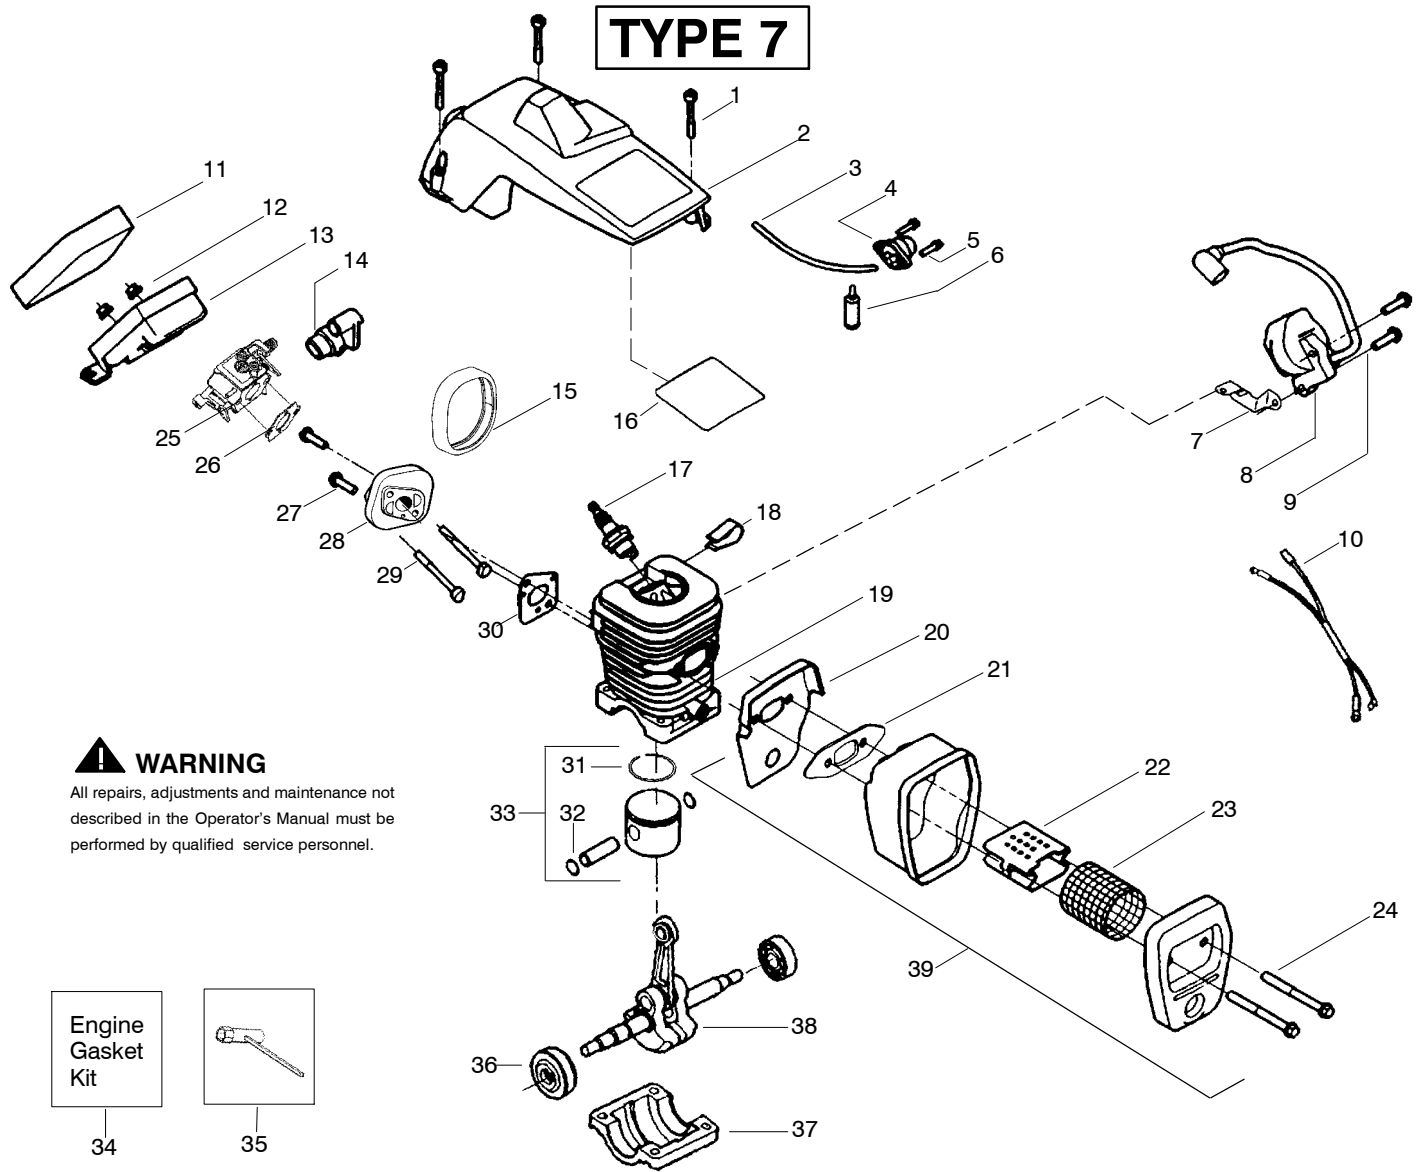

WARNING
All repairs, adjustments and maintenance not described in the Operator's Manual must be performed by qualified service personnel.

Ref.	Part No.	Description	Ref.	Part No.	Description	Ref.	Part No.	Description
1.	530016153	Screw	19.	530012550	Cylinder	35.	530031163	Bar Wrench
2.	530055637	Assy-Cylinder Shield (includes # 16)	20.	530049870	Backplate-Muffler	36.	530056363	Assy-Seal & Bearing
3.	530069247	Kit-Fuel Line (Small)	21.	530069608	Gasket-Muffler(kit)	37.	530037935	Cap-Crankcase
4.	530047213	Assy-Air Purge	22.	530037813	Diffuser-Muffler	38.	530047062	Assy-Crankshaft
5.	530015780	Screw	23.	530036103	Screen-Spark	39.	530047207	Assy-Muffler (Incl. 20-24)
6.	530095646	Assy-Fuel Pick-up	24.	530016132	Bolt-Muffler			
7.	530047442	Strap-Ground	25.	---	Kit-Carburetor			
8.	530039198	Ignition Module		530071820	Zama (W-20)			
9.	530015814	Screw		530071821	Walbro (WT-662)			Not Shown
10.	530052296	Assy-Wire Harness	26.	530069608	Gasket-Carb. (kit)			
11.	530037793	Foam-Air Filter	27.	530016386	Screw			Manual
12.	530016101	Nut	28.	530049700	Carb. Adapter			North America
13.	530057480	Assy-Air Box	29.	530016187	Screw	545123582		Non-CE 1
14.	530035526	Grommet-Carb Adjust	30.	530069608	Gasket- Adaptor(kit)	545123745		Non-CE (Russia)
15.	530054144	Seal-Carb Adapter	31.	530038729	Ring-Piston	545123746		Decal-Warning
16.	530055698	Reflector-Heat	32.	530015697	Retainer-Piston Pin	530057757		Decal-Wanning (Russia)
17.	952030150	Spark Plug (RCJ-7Y)	33.	530071408	Kit-Piston (Incl. 31 & 32)	545003001		
18.	530016136	Clip-High Tension Lead	34.	530069608	Kit-Engine Gasket (Incl. 21, 26 & 30)			

✓ = NEW PART NUMBER FOR THIS IPL

★ = REFER TO THE SERVICE REFERENCE INDICATED FOR MORE INFORMATION. (LOCATED AT END OF IPL)