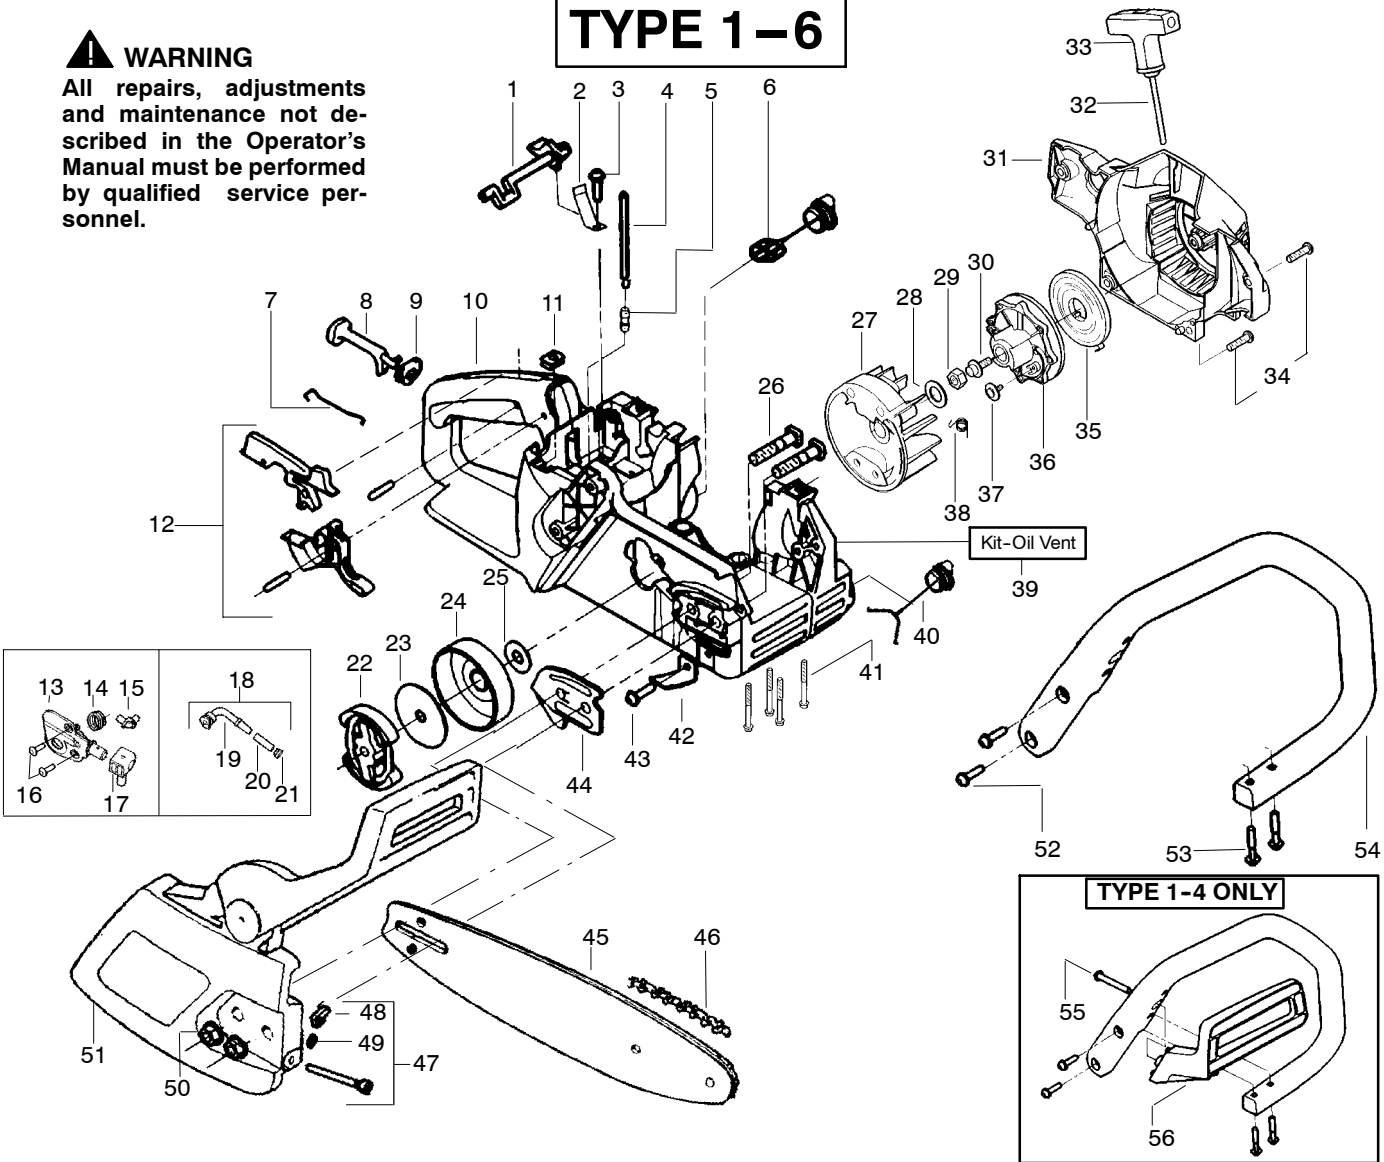

⚠ WARNING

All repairs, adjustments and maintenance not described in the Operator's Manual must be performed by qualified service personnel.

TYPE 1-6

Ref.	Part No.	Description	Ref.	Part No.	Description	Ref.	Part No.	Description
1.	530038227	Lever-Switch (Includes Pin)	19.	530038373	Pickup-Oiler	40.	530010846	Assy-Oil Cap
2.	530016149	Spring-Switch	20.	530037821	Filter-Oil	41.	530016132	Screw
3.	530015775	Screw	21.	530030189	Plug-Oil Filter	42.	530029850	Chain-Catcher
4.	530069216	Kit-Fuel Line (Large)	22.	530014949	Assy. - Clutch	43.	530015814	Screw
5.	530023877	Fitting	23.	530015611	Washer-Clutch	44.	530038238	Plate-Bar Mounting
6.	530047192	Assy-Fuel Cap	24.	530047061	Assy-Drum W/brg.	45.	952044368	Bar - 14"
7.	530037809	Wire-Throttle	25.	530015907	Washer - Thrust	46.	952051209	Chain - 14"
8.	530047989	Lever-Choke	26.	530016133	Bolt-Bar Mounting	47.	530069611	Kit-Bar Adjust (incl.48,49)
9.	530038406	Grommet-Choke Knob	27.	530039209	Assy-Flywheel	48.	530015826	Pin-Bar Adjust
10.	530069822	Kit-Chassis Assy	28.	530015127	Washer - Flywheel	49.	530038593	Retainer-Bar Adjust
11.	530015922	Nut-Speed	29.	530016134	Nut-Flywheel	50.	530015917	Nut-Bar Mounting
12.	530071305	Kit-Trigger & Lockout	30.	530015920	Screw	51.	530054735	Assy-Chain Brake (Type 1,2,3,4,5,6)
13.	530071259	Kit-Oil Pump (incl 14,15,17)	31.	530049334	Housing-Fan	52.	530015814	Screw
14.	530037820	Gear-Worm Spring	32.	530069232	Kit-Rope	53.	530015940	Screw
15.	530049477	Elbow-Oil Pickup	33.	530037485	Handle-Starter	54.	530056798	Handle-Front
16.	530016064	Screw	34.	530015892	Screw	55.	530016020	Bolt-Handguard (Type 1-4 only)
17.	530019206	Seal Block	35.	530027531	Spring-Starter	56.	530038224	Handguard (Type 1-4 only)
18.	530047663	Assy-Oil-Pickup (Incl. 19, 20 & 21)	36.	530037817	Pulley-Starter			
			37.	530016080	Screw			
			38.	530023817	Spring - Starter Dog			
			39.	530071666	Kit-Oil Vent