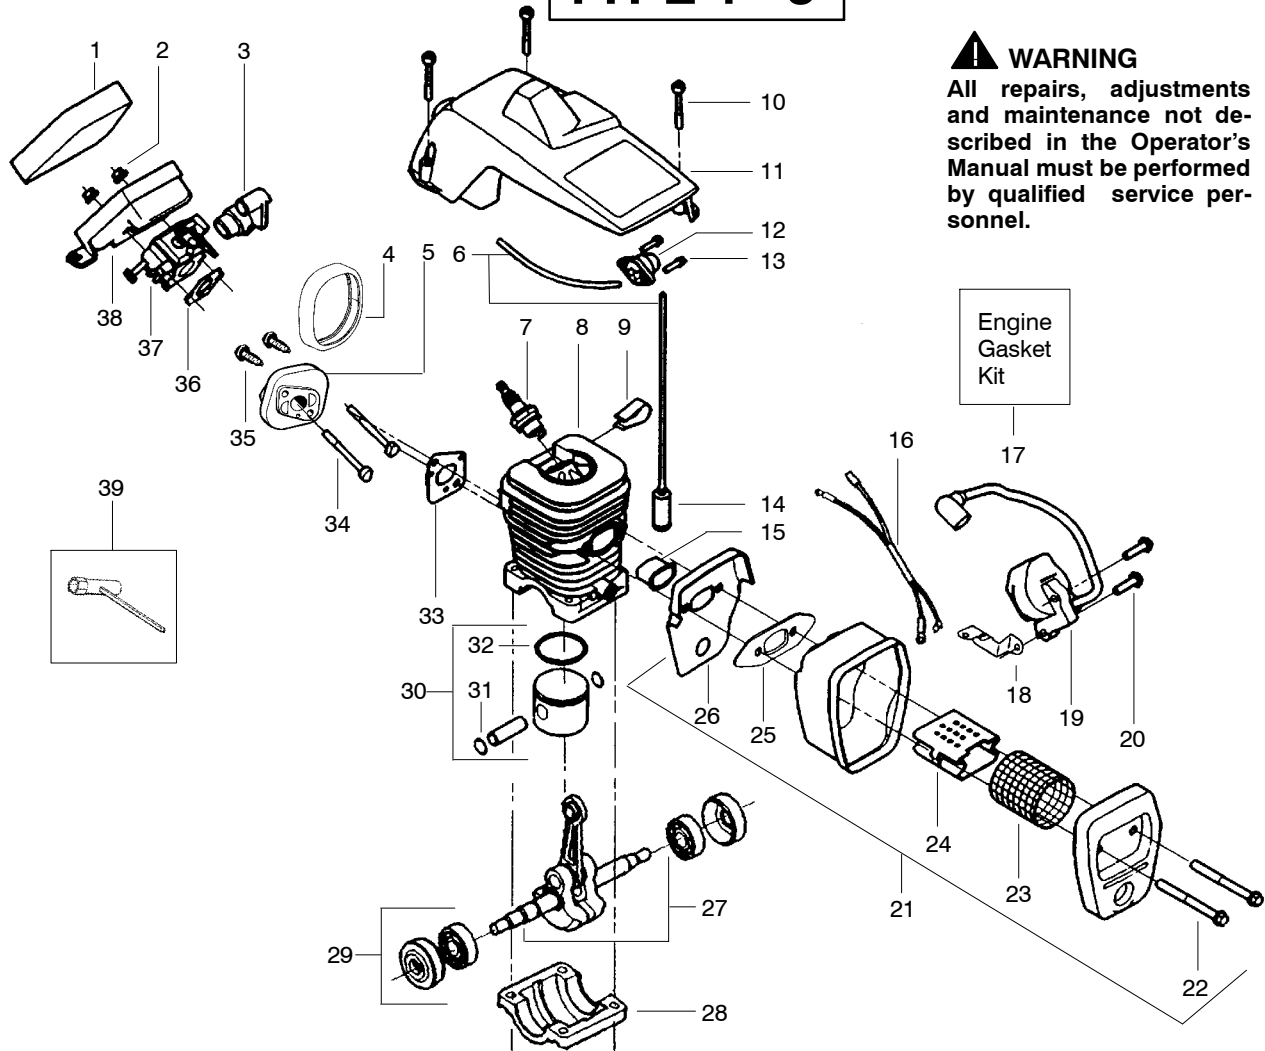

PARTS LIST NO. 530086987		Poulan® PARTS LIST	CHAIN SAW MODEL(S) 2150–Russia	
DATE 3/05/08	Replaces 530086987 – 8/02/07		NOTE: Illustration may differ from actual model due to design changes	PAGE NO. 3

TYPE 1–5

⚠ WARNING
All repairs, adjustments and maintenance not described in the Operator's Manual must be performed by qualified service personnel.

Ref.	Part No.	Description	Ref.	Part No.	Description	Ref.	Part No.	Description
1.	530037793	Foam–Air Filter	17.	530069608	Kit–Engine Gasket (Incl. 25, 33 & 36)	31.	530015697	Retainer–Piston Pin
2.	530016101	Nut	18.	530047442	Strap–Ground	32.	530029805	Ring – Piston
3.	530035526	Grommet–Carb Adjust	19.	530039198	Module–Ignition	33.	530069608	Gasket–Carb. Adap.(kit)
4.	530054144	Seal–Carb Adapter	20.	530015814	Screw	34.	530016187	Screw
5.	530049700	Carb. Adapter	21.	530047207	Assy–Muffler (Incl. 22–26)	35.	530016386	Screw
6.	530069247	Kit–Fuel Line (Small)	22.	530016132	Screw	36.	530069608	Gasket – Carburetor(kit)
7.	Champion	Spark Plug (RCJ–7Y)	23.	530036103	Screen–Spark	37.	---	Kit–Carburetor
8.	530069606	Kit–Cylinder	24.	530037813	Diffuser–Muffler		530069703	(WT–324)
9.	530016136	Clip–High Tension Lead	25.	530069608	Gasket–Muffler (kit)		530071620	(WT–624)
10.	530016153	Screw	26.	530049870	Backplate–Muffler	38.	530037804	Housing–Air Filter
11.	530071310	Shield–Cylinder	27.	530047062	Assy. – Crankshaft	39.	530031163	Wrench – Bar
12.	530047213	Assy–Air Purge	28.	530037935	Cap–Crankcase	Not Shown		
13.	530015780	Screw	29.	530056363	Assy.–Seal & Bearing			
14.	530095646	Assy–Fuel Pick–up	30.	530069604	Kit–Piston(Incl. 31 & 32)			
15.	530037652	Insulator–Heat					530163649	Operator Manual
16.	530052296	Assy. – Wire Harness					530038257	Decal Warning
							530038486	Decal Stop

✓ = NEW PART NUMBER FOR THIS IPL   * = REFER TO THE SERVICE REFERENCE INDICATED FOR MORE INFORMATION. (LOCATED AT END OF IPL)
● = THESE PARTS ARE ILLUSTRATED FOR CLARITY. ORDER COMPLETE ASSEMBLY.