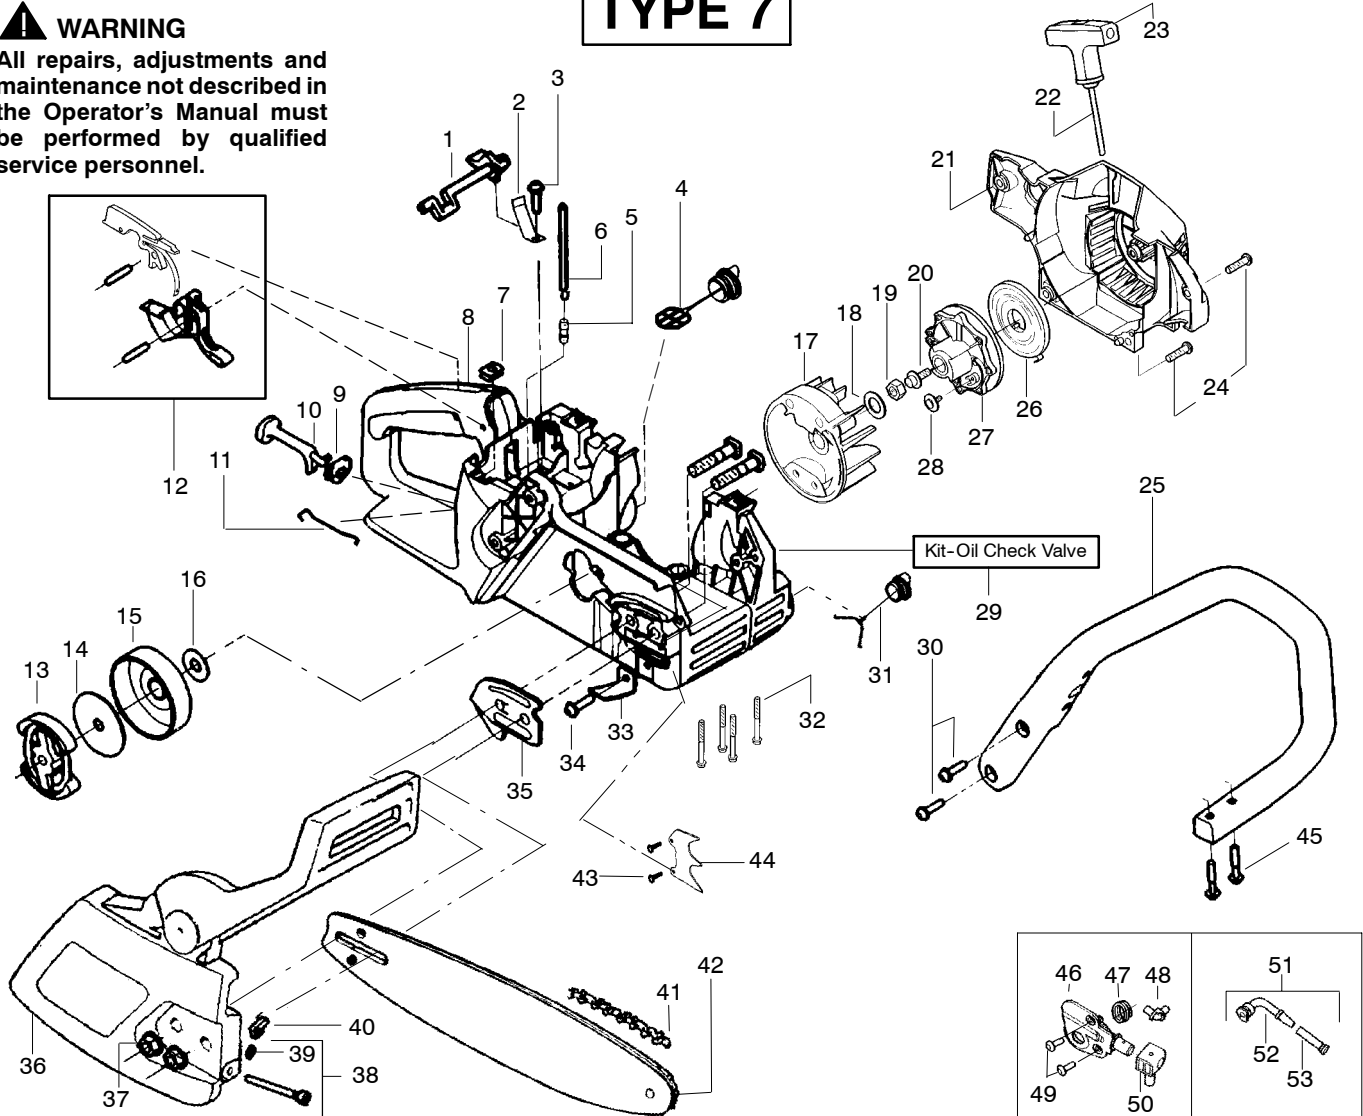

Ref.	Part No.	Description	Ref.	Part No.	Description	Ref.	Part No.	Description
1.	530038227	Lever-Switch (Includes Pin)	20.	530015920	Screw	40.	530015826	Pin-Bar Adjust
2.	530016149	Spring-Switch	21.	530049334	Housing-Fan	41.	952051211	Chain - 16"
3.	530015775	Screw	22.	530069232	Kit-Rope	42.	530044692	Bar - 16"
4.	530047192	Assy-Fuel Cap	23.	530056402	Handle-Starter	43.	530016439	Screw
5.	530023877	Fitting	24.	530015892	Screw	44.	530014381	Kit-Spike (Incl. 43)
6.	530069216	Kit-Fuel Line (Large)	25.	530059172	Handle-Front	45.	530015940	Screw
7.	530015922	Nut-Speed	26.	530027531	Spring-Starter	46.	530071259	Kit-Oil Pump (incl 47,48,50)
8.	---	Assy-Chassis	27.	530037817	Pulley-Starter	47.	530037820	Gear-Worm Spring
	530058909	Green	28.	530016080	Screw	48.	530049477	Elbow-Oil Pickup
	530057470	Black	29.	530071666	Kit-Oil Check Valve	49.	530016064	Screw
9.	530049005	Grommet-Choke Knob	30.	530015814	Screw	50.	530019206	Seal Block
10.	530047989	Lever-Choke	31.	530057236	Assy-Oil Cap	51.	530047663	Assy-Oil-Pickup (Incl. 52,53)
11.	530037809	Wire-Throttle	32.	530016132	Screw	52.	530038373	Pickup-Oiler
12.	530071832	Kit-Trigger & Lockout	33.	530029850	Chain Catcher	53.	530056533	Filter-Oil
13.	530014949	Clutch	34.	530015814	Screw			
14.	530015611	Washer-Clutch	35.	530038238	Plate-Bar Mounting			
15.	530047061	Assy-Drum W/brg.	36.	545139906	Assy-Chain Brake			
16.	530015907	Washer - Thrust	37.	530015917	Nut-Bar Mounting			
17.	530047534	Assy-Flywheel	38.	530069611	Kit-Bar Adjust (incl. 39,40)			
18.	530015127	Washer-Flywheel	39.	530038593	Retainer-Bar Adjust			
19.	530016134	Nut-Flywheel						

✓ = NEW PART NUMBER FOR THIS IPL

★ = REFER TO THE SERVICE REFERENCE INDICATED FOR MORE INFORMATION. (LOCATED AT END OF IPL)

PARTS LIST NO. 530086987		Poulan® PARTS LIST	CHAIN SAW MODEL(S) 2150–Russia
DATE 3/05/08	Replaces 530086987 – 8/02/07		NOTE: Illustration may differ from actual model due to design changes