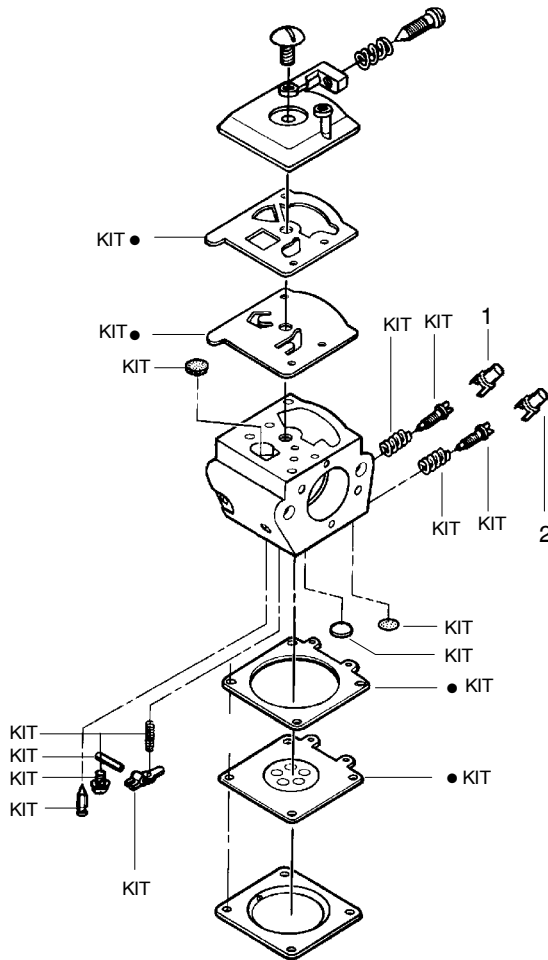

Carburetor Assembly – WT324 – #530069703

⚠ WARNING
All repairs, adjustments and maintenance not described in the Operator's Manual must be performed by qualified service personnel.

Carb. Repair Kit
3

Gasket/Dia. Kit
4

Ref.	Part No.	Description
1.	530038479	Limiter Cap – High
2.	530038478	Limiter Cap – Low
3.	530069826	Carburetor Repair Kit (KIT= Indicates Contents)
4.	530069844	Gasket Diaphragm Kit (● Indicates Contents)

Kit - Carburetor Assembly No. 530071620 - WT-624

Kit - Carburetor Assembly No. 530071820 - W-20

Kit - Carburetor Assembly No. 530071821 - WT-662

Note: No Repair kits are available for these carburetors