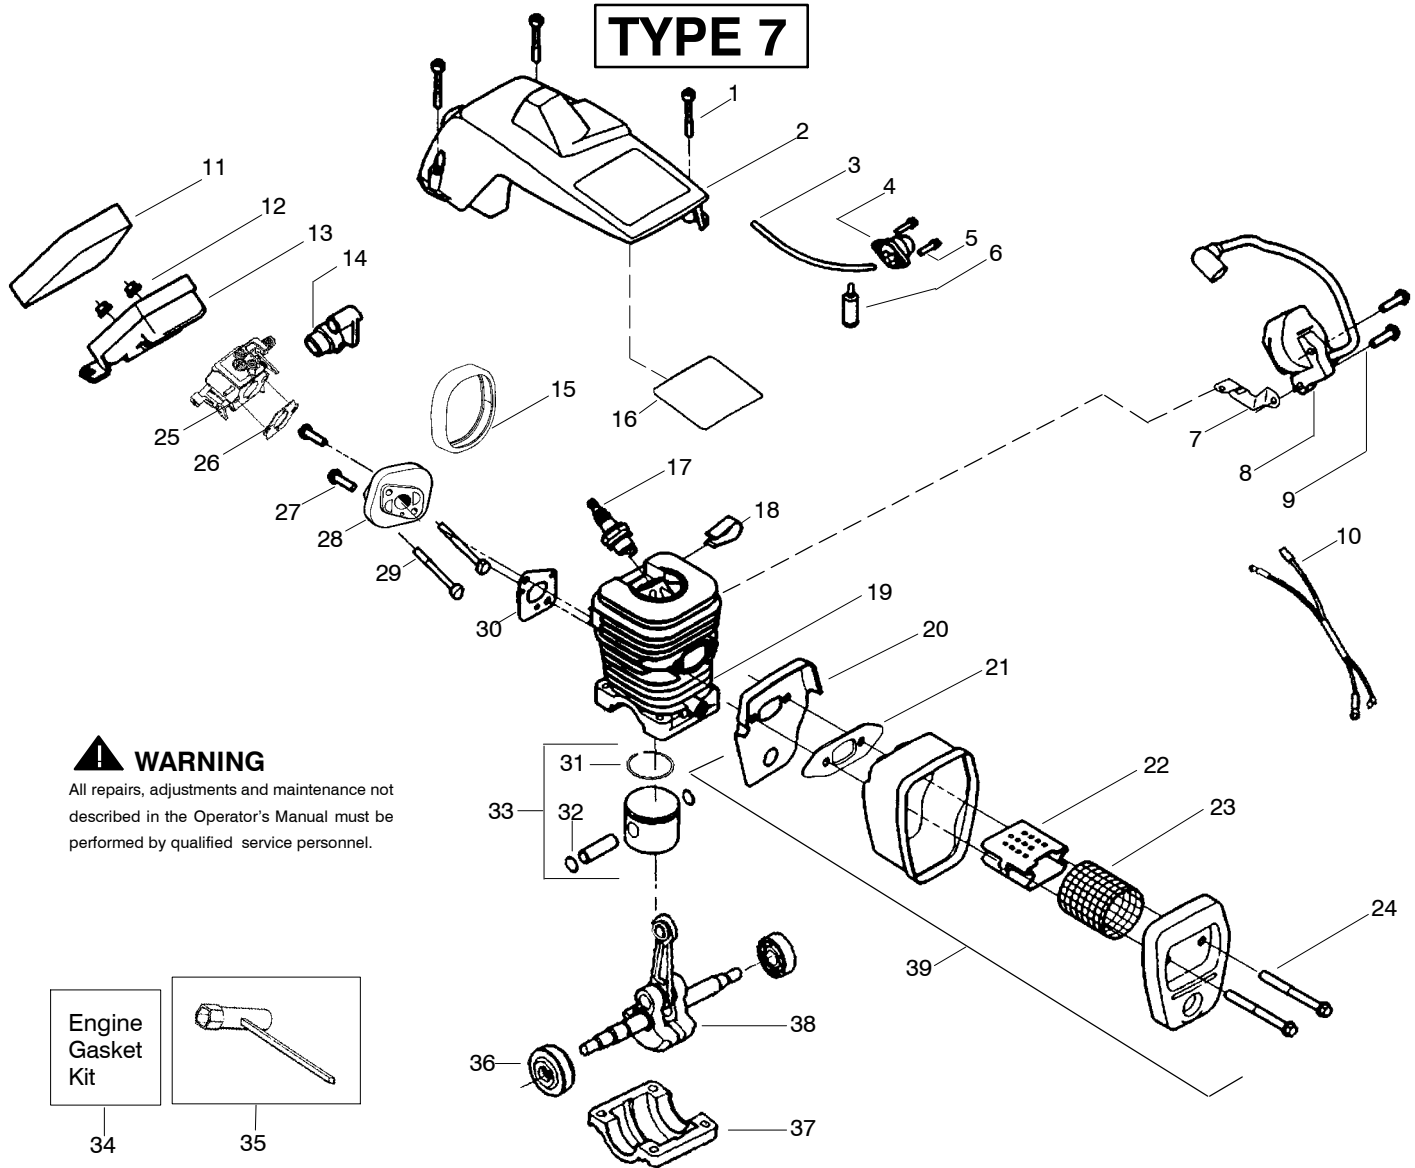

WARNING

All repairs, adjustments and maintenance not described in the Operator's Manual must be performed by qualified service personnel.

Ref.	Part No.	Description	Ref.	Part No.	Description	Ref.	Part No.	Description
1.	530016153	Screw	19.	530012550	Cylinder	35.	530031163	Bar Wrench
2.	530055637	Assy–Cylinder Shield (includes # 16)	20.	530049870	Backplate–Muffler	36.	530056363	Assy–Seal & Bearing
3.	530069247	Kit–Fuel Line (Small)	21.	530069608	Gasket–Muffler(kit)	37.	530037935	Cap–Crankcase
4.	530071835	Kit–Purge Bulb (Incl. #5)	22.	530037813	Diffuser–Muffler	38.	530047062	Assy–Crankshaft
5.	530015780	Screw	23.	530036103	Screen–Spark	39.	530047207	Assy–Muffler (Incl. 20–24)
6.	530095646	Assy–Fuel Pick–up	24.	530016132	Bolt–Muffler			Not Shown
7.	530047442	Strap–Ground	25.	---	Kit–Carburetor			
8.	530039198	Ignition Module		545081885	Walbro (WT–891) (Incl. Grommet)			
9.	530015814	Screw	26.	530069608	Gasket–Carb. (kit)		530164603	Manual–North America
10.	530052296	Assy–Wire Harness	27.	530016386	Screw		545123745	Manual–Non–CE Euro I
11.	530037793	Foam–Air Filter	28.	530049700	Carb. Adapter		545123746	Manual–Non–CE(Russia)
12.	530016101	Nut	29.	530016187	Screw		530057757	Decal–Warning
13.	530057480	Assy–Air Box	30.	530069608	Gasket– Adaptor(kit)		530059229	Decal–Start Inst.
14.	530035526	Grommet–Carb Adjust	31.	530038729	Ring–Piston		545003001	Decal–Warning(Russia)
15.	530054144	Seal–Carb Adapter	32.	530015697	Retainer–Piston Pin			
16.	530055698	Reflector–Heat	33.	530071408	Kit–Piston (Incl. 31 & 32)			
17.	952030150	Spark Plug (RCJ–7Y)	34.	530069608	Kit–Engine Gasket (Incl. 21, 26 & 30)			
18.	530016136	Clip–High Tension Lead						

↙ = NEW PART NUMBER FOR THIS IPL

★ = REFER TO THE SERVICE REFERENCE INDICATED FOR MORE INFORMATION. (LOCATED AT END OF IPL)