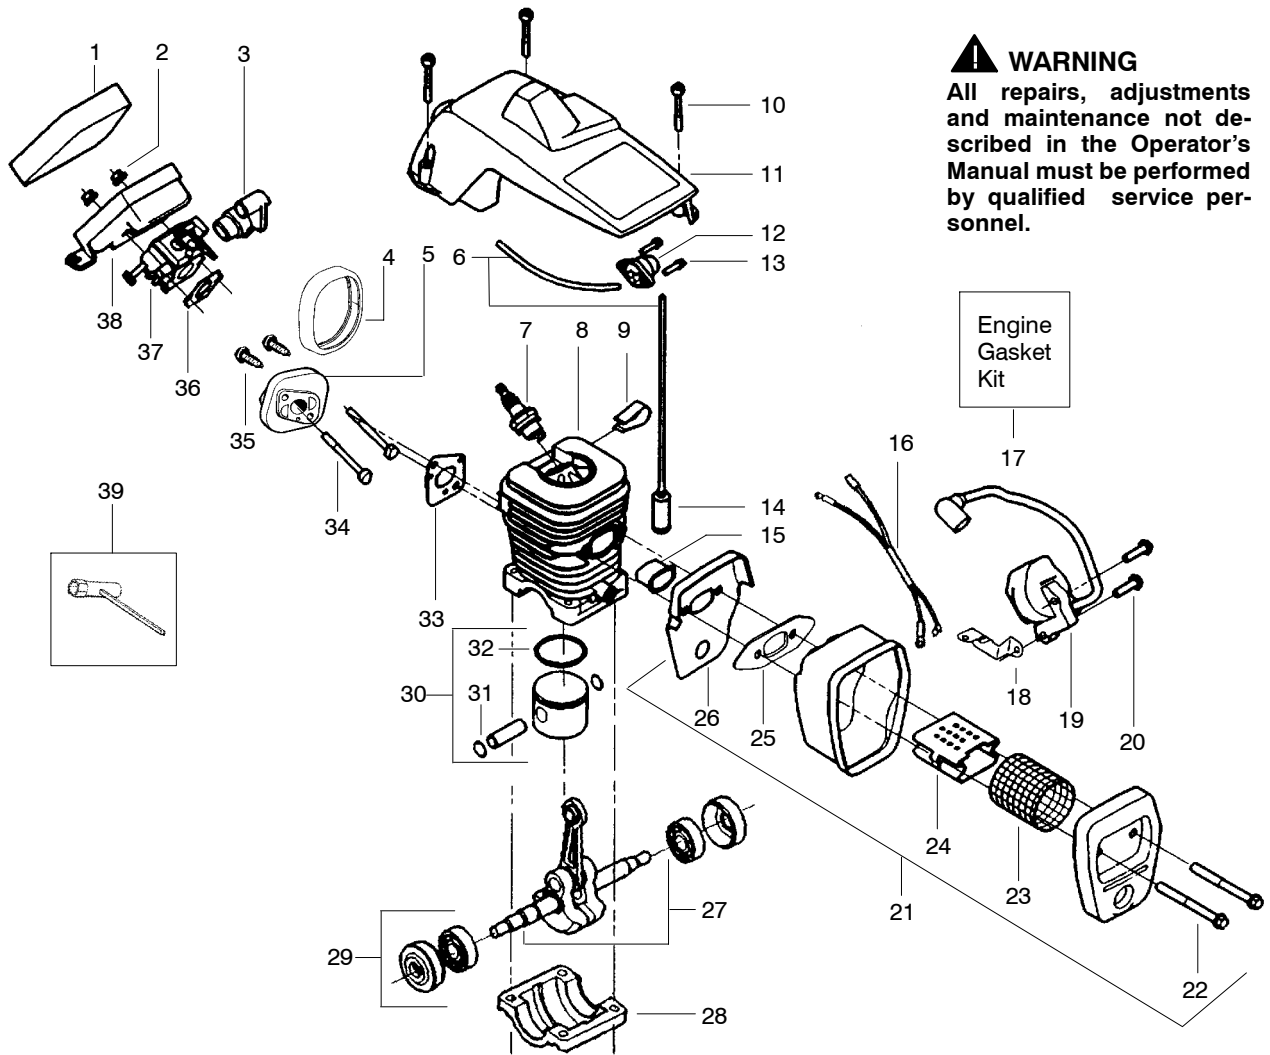

TYPE 6

▲ WARNING
All repairs, adjustments and maintenance not described in the Operator's Manual must be performed by qualified service personnel.

Ref.	Part No.	Description	Ref.	Part No.	Description	Ref.	Part No.	Description
1.	530037793	Foam–Air Filter	17.	530069608	Kit–Engine Gasket (Incl. 25, 33 & 36)	31.	530015697	Retainer–Piston Pin
2.	530016101	Nut	18.	530047442	Strap–Ground	32.	530038729	Ring – Piston
3.	530035526	Grommet–Carb Adjust	19.	530039198	Module–Ignition	33.	530069608	Gasket–Carb. Adap.(kit)
4.	530054144	Seal–Carb Adapter	20.	530015814	Screw	34.	530016187	Screw
5.	530049700	Carb. Adapter	21.	530047207	Assy–Muffler (Incl. 22–26)	35.	530016386	Screw
6.	530069247	Kit–Fuel Line (Small)	22.	530016132	Screw	36.	530069608	Gasket – Carburetor(kit)
7.	Champion	Spark Plug (RCJ–7Y)	23.	530036103	Screen–Spark	37.	---	Kit–Carburetor
8.	530071412	Kit–Cylinder	24.	530037813	Diffuser–Muffler		530069703	(WT–324)
9.	530016136	Clip–High Tension Lead	25.	530069608	Gasket–Muffler (kit)		530071620	(WT–624)
10.	530016153	Screw	26.	530049870	Backplate–Muffler	38.	530037804	Housing–Air Filter
11.	530071310	Shield–Cylinder	27.	530047062	Assy. – Crankshaft	39.	530031163	Wrench – Bar
12.	530047213	Assy–Air Purge	28.	530037935	Cap–Crankcase		Not Shown	
13.	530015780	Screw	29.	530056363	Assy.–Seal & Bearing		530163675	Operator Manual
14.	530095646	Assy–Fuel Pick–up	30.	530071408	Kit–Piston(Incl. 31 & 32)		530038257	Decal Warning
15.	530037652	Insulator–Heat					530038486	Decal Stop
16.	530052296	Assy. –Wire Harness						

✓ = NEW PART NUMBER FOR THIS IPL   * = REFER TO THE SERVICE REFERENCE INDICATED FOR MORE INFORMATION. (LOCATED AT END OF IPL)
● = THESE PARTS ARE ILLUSTRATED FOR CLARITY. ORDER COMPLETE ASSEMBLY.