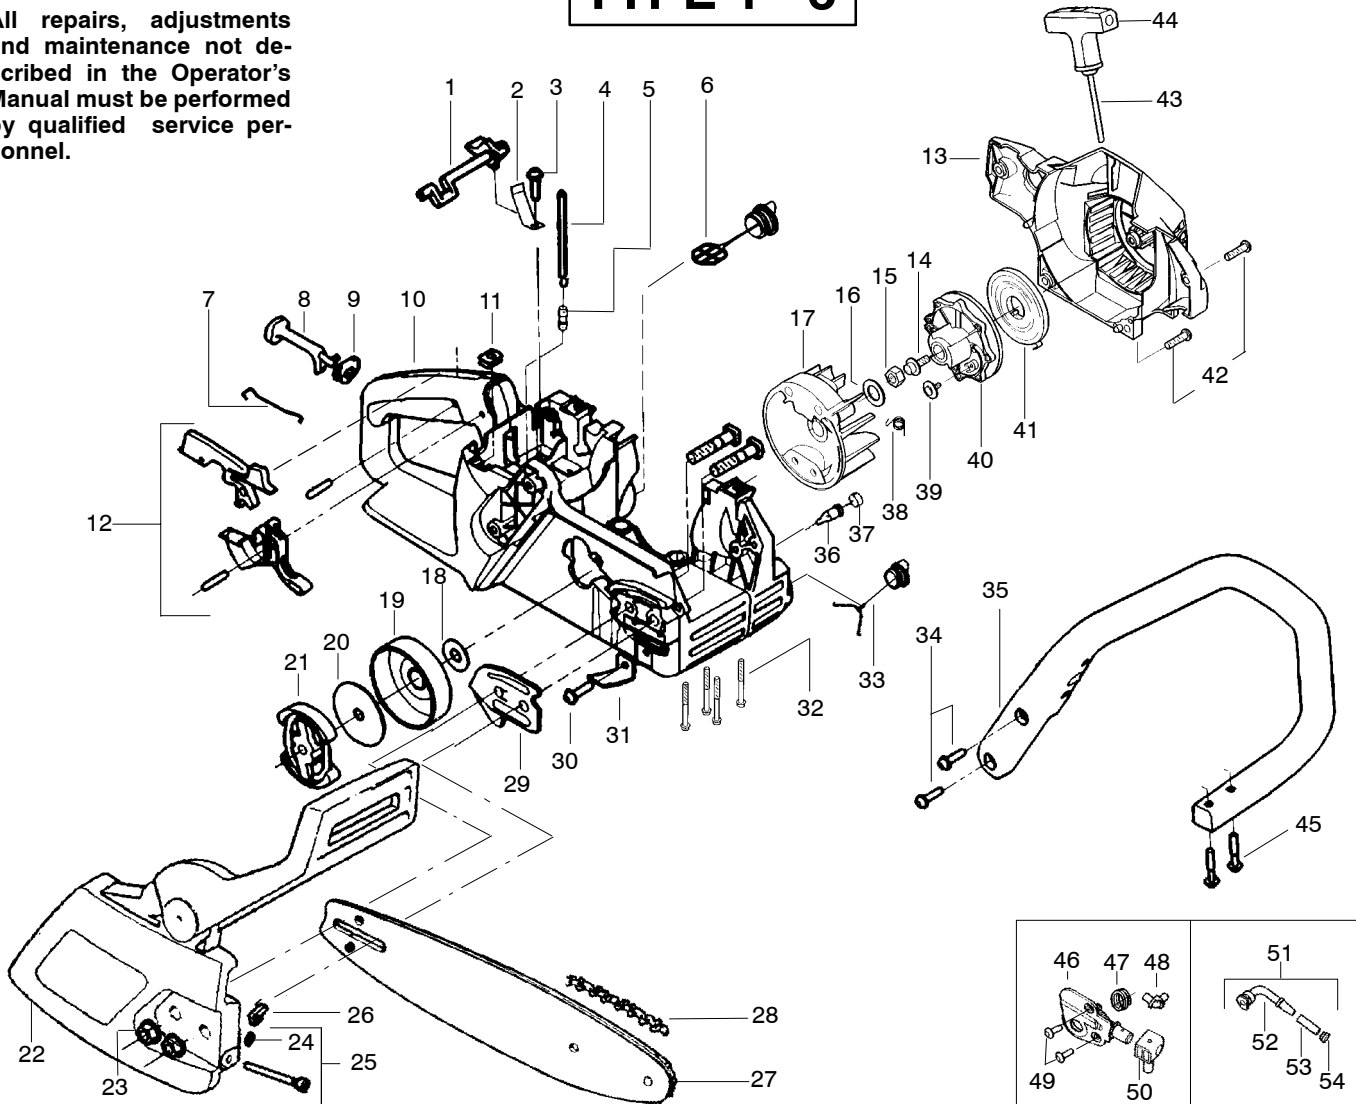

TYPE 1-6

⚠ WARNING
All repairs, adjustments and maintenance not described in the Operator's Manual must be performed by qualified service personnel.

Ref.	Part No.	Description	Ref.	Part No.	Description	Ref.	Part No.	Description
1.	530038227	Lever-Switch (Includes Pin)	21.	530014949	Assy. - Clutch	42.	530015892	Screw.
2.	530016149	Spring-Switch	22.	530054735	Assy-Chain Brake	43.	530069232	Kit-Rope
3.	530015775	Screw	23.	530015917	Nut-Bar Mounting	44.	530037485	Handle-Starter
4.	530069216	Kit-Fuel Line (Large)	24.	530038593	Retainer-Bar Adjust	45.	530015940	Screw
5.	530023877	Fitting	25.	530069611	Kit-Bar Adjust (incl.24,26)	46.	530071259	Kit-Oil Pump (incl 47,48,50)
6.	530047192	Assy-Fuel Cap	26.	530015826	Pin-Bar Adjust	47.	530037820	Gear-Worm Spring
7.	530037809	Wire-Throttle	27.	952044370	Bar - 16"	48.	530049477	Elbow-Oil Pickup
8.	530047989	Lever-Choke	28.	952051211	Chain - 16"	49.	530016064	Screw
9.	530038406	Grommet-Choke Knob	29.	530038238	Plate-Bar Mounting	50.	530019206	Seal Block
10.	530047832	Assy-Chassis	30.	530015814	Screw	51.	530047663	Assy-Oil-Pickup (Incl. 52, 53 & 54)
11.	530015922	Nut-Speed	31.	530029850	Chain Catcher	52.	530038373	Pickup-Oiler
12.	530071305	Kit-Trigger & Lockout	32.	530016132	Screw	53.	530037821	Filter-Oil
13.	530049334	Housing-Fan	33.	530010846	Assy-Oil Cap	54.	530030189	Plug-Oil Filter
14.	530015920	Screw	34.	530015814	Screw			
15.	530016134	Nut-Flywheel	35.	530056798	Handle-Front			
16.	530015127	Washer-Flywheel	36.	530026119	Valve-Check			
17.	530039209	Assy-Flywheel	37.	530038264	Plug - Bronze Vent			
18.	530015907	Washer - Thrust	38.	530023817	Spring - Starter Dog			
19.	530047061	Assy-Drum W/brg.	39.	530016080	Screw			
20.	530015611	Washer-Clutch	40.	530037817	Pulley-Starter			
			41.	530027531	Spring-Starter			

✓ = NEW PART NUMBER FOR THIS IPL   ★ = REFER TO THE SERVICE REFERENCE INDICATED FOR MORE INFORMATION. (LOCATED AT END OF IPL)