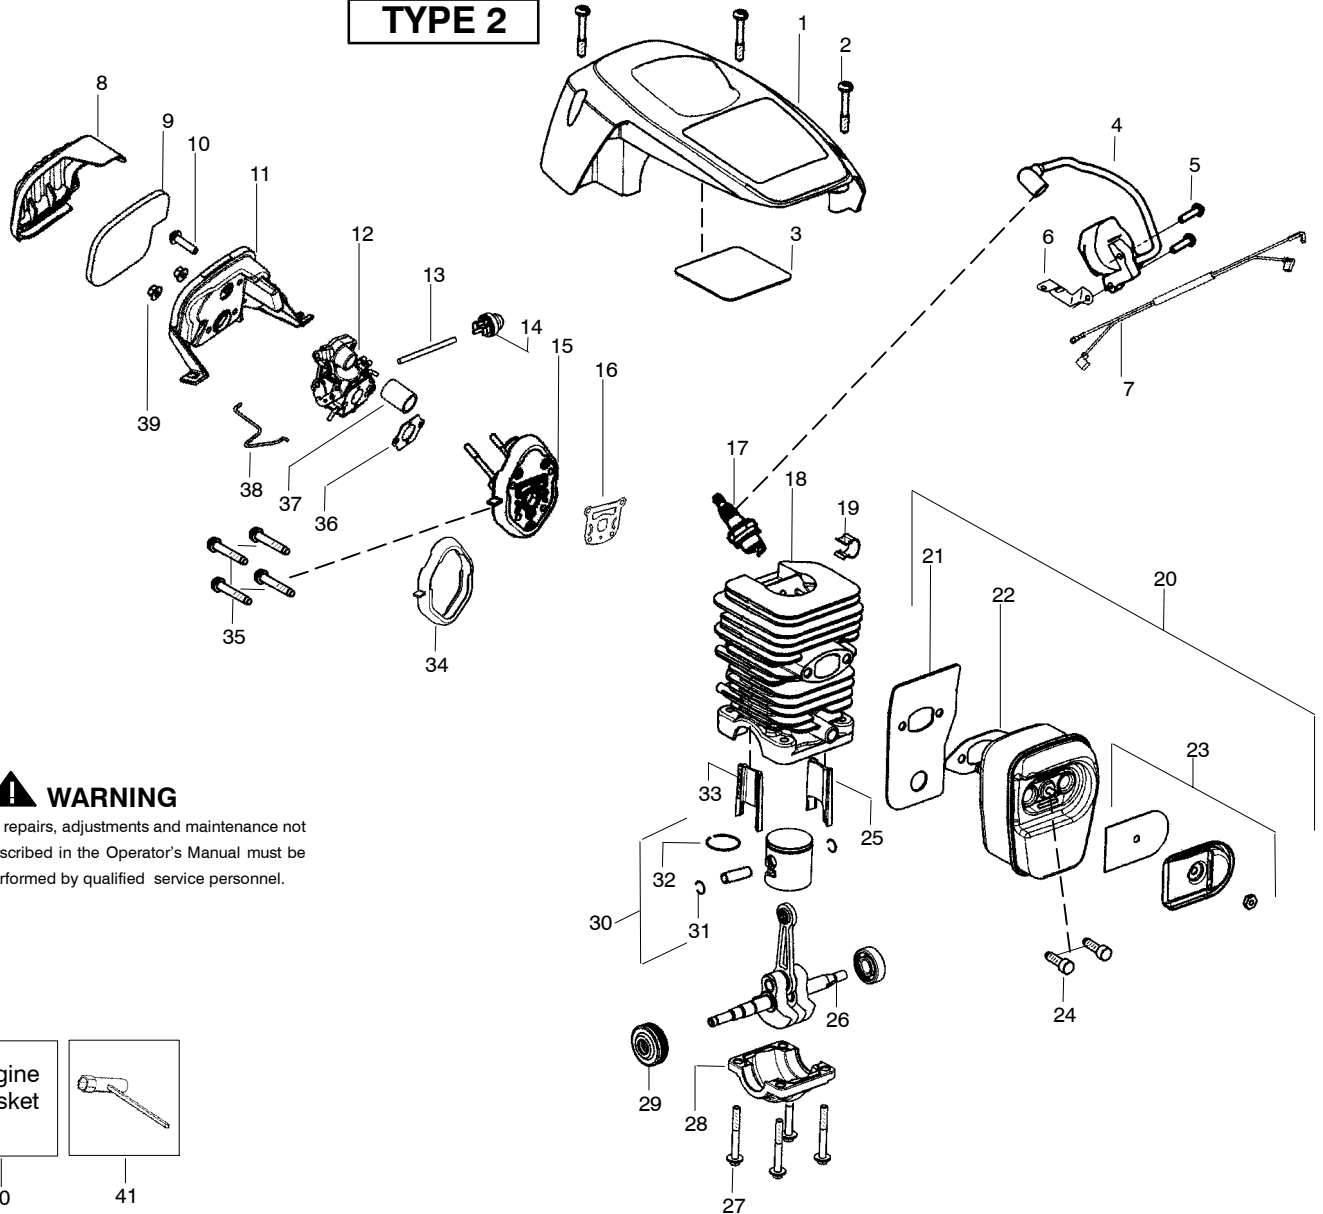

TYPE 2

⚠ WARNING
All repairs, adjustments and maintenance not described in the Operator's Manual must be performed by qualified service personnel.

Ref.	Part No.	Description	Ref.	Part No.	Description	Ref.	Part No.	Description
1.	530058837	Shield-Cylinder (incl. #2 & 3)	16.	530071894	Gasket-cyl. o-ring (kit)	34.	530071894	Seal-Adaptor (kit)
2.	530016153	Screw	17.	952030150	Accy-Spark Plug (RCJ-7Y)	35.	530016426	Screw
3.	530059006	Reflector-Tape	18.	530071884	Kit-Cylinder (Incl. 25,33)	36.	530071894	Gasket-Carb. (kit)
4.	530039198	Module - Ignition	19.	530016136	Clip-High Tension Lead	37.	530057926	Tube-Intake
5.	530016432	Screw	20.	545006007	Kit-Muffler (Incl. 21,22,23,24)	38.	530057909	Wire-Throttle
6.	530047442	Strap-Ground	21.	530057942	Backplate-Muffler	39.	530016101	Nut-Carb.
7.	530057943	Assy-Wire Harness	22.	530071894	Gasket-Muffler (kit)	40.	530071894	Kit-Gasket (Incl. 16,22,34,36)
8.	530058687	Cover-Air Filter	23.	545006056	Kit-Spark Arrestor	41.	530031163	Wrench-Bar
9.	530057925	Filter-Air	24.	530016338	Bolt-Muffler			Not Shown
10.	530016425	Screw	25.	545015301	Insert-Left (black) Cyl.			
11.	530057892	Housing-Air Filter	26.	530012537	Assy-Crankshaft/Rod Bolt			
12.	---	Carburetor	27.	530016417	Bolt			
	545070601	Zama W-26B (Incl. 14)	28.	530057941	Cap-Crankcase			
13.	530069247	Kit-Fuel Line (Small)	29.	530056363	Assy-Bearing/Seal	↗	545186804	Manual-Operator
14.	530047721	Bulb-Purge "snap-in"	30.	530071883	Kit-Piston (Incl. 31,32)		530059107	Decal-Warning
15.	530071889	Kit-Carb. Adaptor (Incl. # 16,34,37)	31.	530015697	Retainer-Piston Pin			
			32.	530038729	Ring-Piston			
			33.	545015401	Insert-Right (gray) Cyl.			

↗ = NEW PART NUMBER FOR THIS IPL

* = REFER TO THE SERVICE REFERENCE INDICATED FOR MORE INFORMATION. (LOCATED AT END OF IPL)