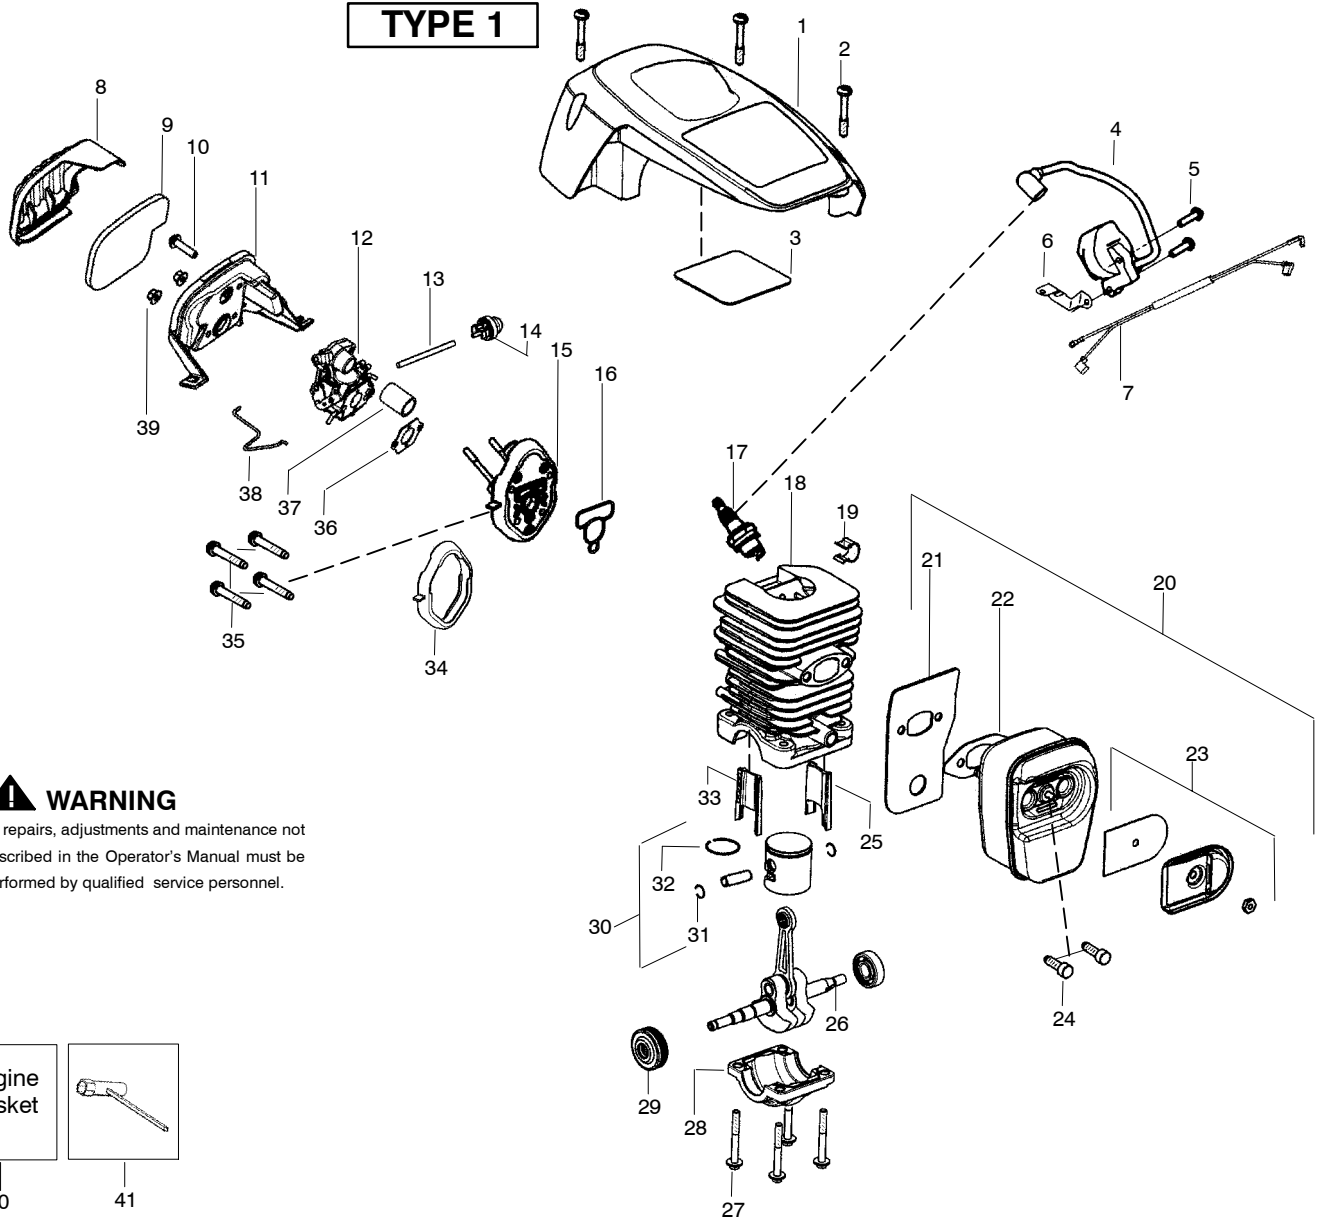

PARTS LIST NO. 530165403		Poulan® PARTS LIST	CHAIN SAW MODEL(s) P3416	
DATE 7/03/08	Replaces 530165403 - 6/06/08		Note: Illustration may differ from actual model due to design changes	PAGE NO. 2

TYPE 1

WARNING

All repairs, adjustments and maintenance not described in the Operator's Manual must be performed by qualified service personnel.

Ref.	Part No.	Description	Ref.	Part No.	Description	Ref.	Part No.	Description
1.	530058837	Shield-Cylinder (incl. #3)	16.	530071894	Gasket-cyl. o-ring (kit)	34.	530071894	Seal-Adaptor (kit)
2.	530016153	Screw	17.	952030150	Accy-Spark Plug (RCJ-7Y)	35.	530016426	Screw
3.	530059006	Reflector-Tape	18.	530071884	Kit-Cylinder (Incl. 25,33)	36.	530071894	Gasket-Carb. (kit)
4.	530039198	Module - Ignition	19.	530016136	Clip-High Tension Lead	37.	530057926	Tube-Intake
5.	530016432	Screw	20.	530071887	Kit-Muffler (Incl. 21-23,24)	38.	530057909	Wire-Throttle
6.	530047442	Strap-Ground	21.	530057942	Backplate-Muffler	39.	530016101	Nut-Carb.
7.	530057943	Assy-Wire Harness	22.	530071894	Gasket-Muffler (kit)	40.	530071894	Kit-Gasket (Incl. 16,22,34,36)
8.	530058687	Cover-Air Filter	23.	530071886	Kit-Spark Arrestor	41.	530031163	Wrench-Bar
9.	530057925	Filter-Air	24.	530016338	Bolt-Muffler			Not Shown
10.	530016425	Screw	25.	530057885	Insert-Left (black) Cyl.			
11.	530057892	Housing-Air Filter	26.	530012537	Assy-Crankshaft/Rod			
12.	---	Carburetor	27.	530016417	Bolt			
	530035590	Zama W-26	28.	530057941	Cap-Crankcase			
13.	530069247	Kit-Fuel Line (Small)	29.	530056363	Assy-Bearing/Seal			
14.	530047721	Bulb-Purge "snap-in"	30.	530071883	Kit-Piston (Incl. 31,32)	545047535		Manual-Operator
15.	530071889	Kit-Carb. Adaptor (Incl. # 16,34,37)	31.	530015697	Retainer-Piston Pin	530059107		Decal-Warning
			32.	530038729	Ring-Piston	530058840		Decal-Start/Stop Inst.
			33.	530057886	Insert-Right (gray) Cyl.			

✓ = NEW PART NUMBER FOR THIS IPL

★ = REFER TO THE SERVICE REFERENCE INDICATED FOR MORE INFORMATION. (LOCATED AT END OF IPL)