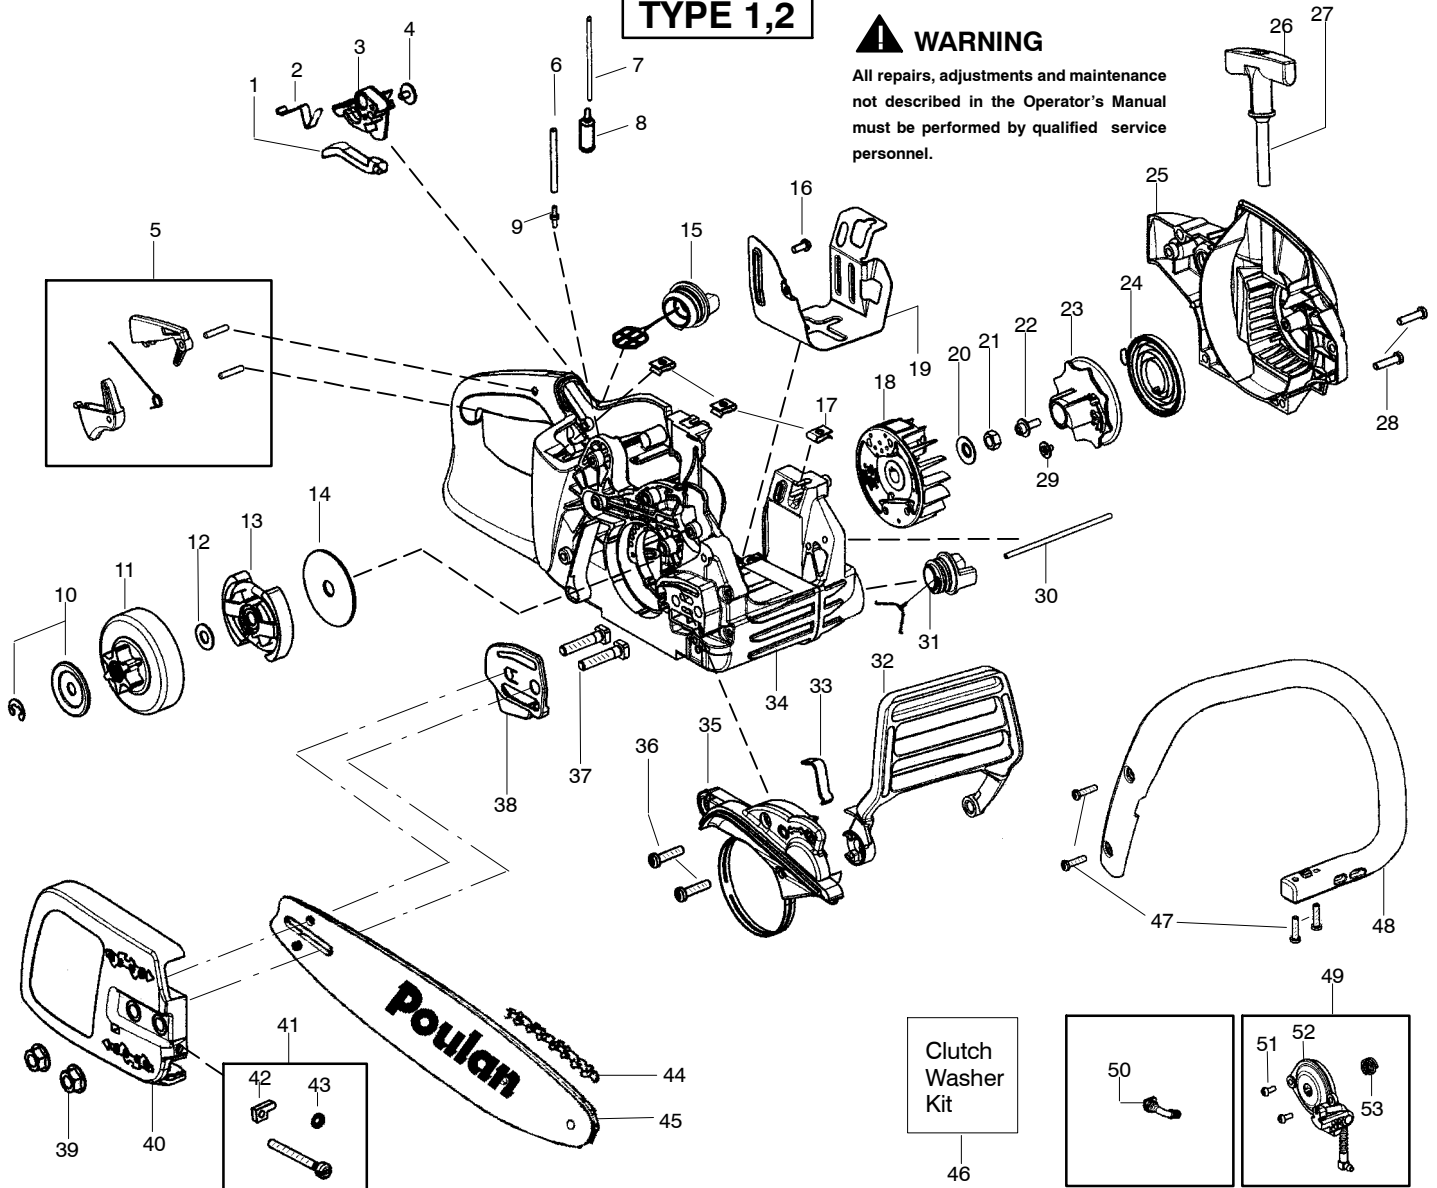

PARTS LIST NO. 530165403		Poulan® PARTS LIST	CHAIN SAW MODEL(S) P3416
DATE 7/03/08	Replaces 530165403 – 6/06/08		Note: Illustration may differ from actual model due to design changes

TYPE 1,2

WARNING

All repairs, adjustments and maintenance not described in the Operator's Manual must be performed by qualified service personnel.

✓ = NEW PART NUMBER FOR THIS IPL * = REFER TO THE SERVICE REFERENCE INDICATED FOR MORE INFORMATION. (LOCATED AT END OF IPL)

PARTS LIST NO. 530165403		Poulan® PARTS LIST	CHAIN SAW MODEL(s) P3416
DATE 7/03/08	Replaces 530165403 - 6/06/08		Note: Illustration may differ from actual model due to design changes