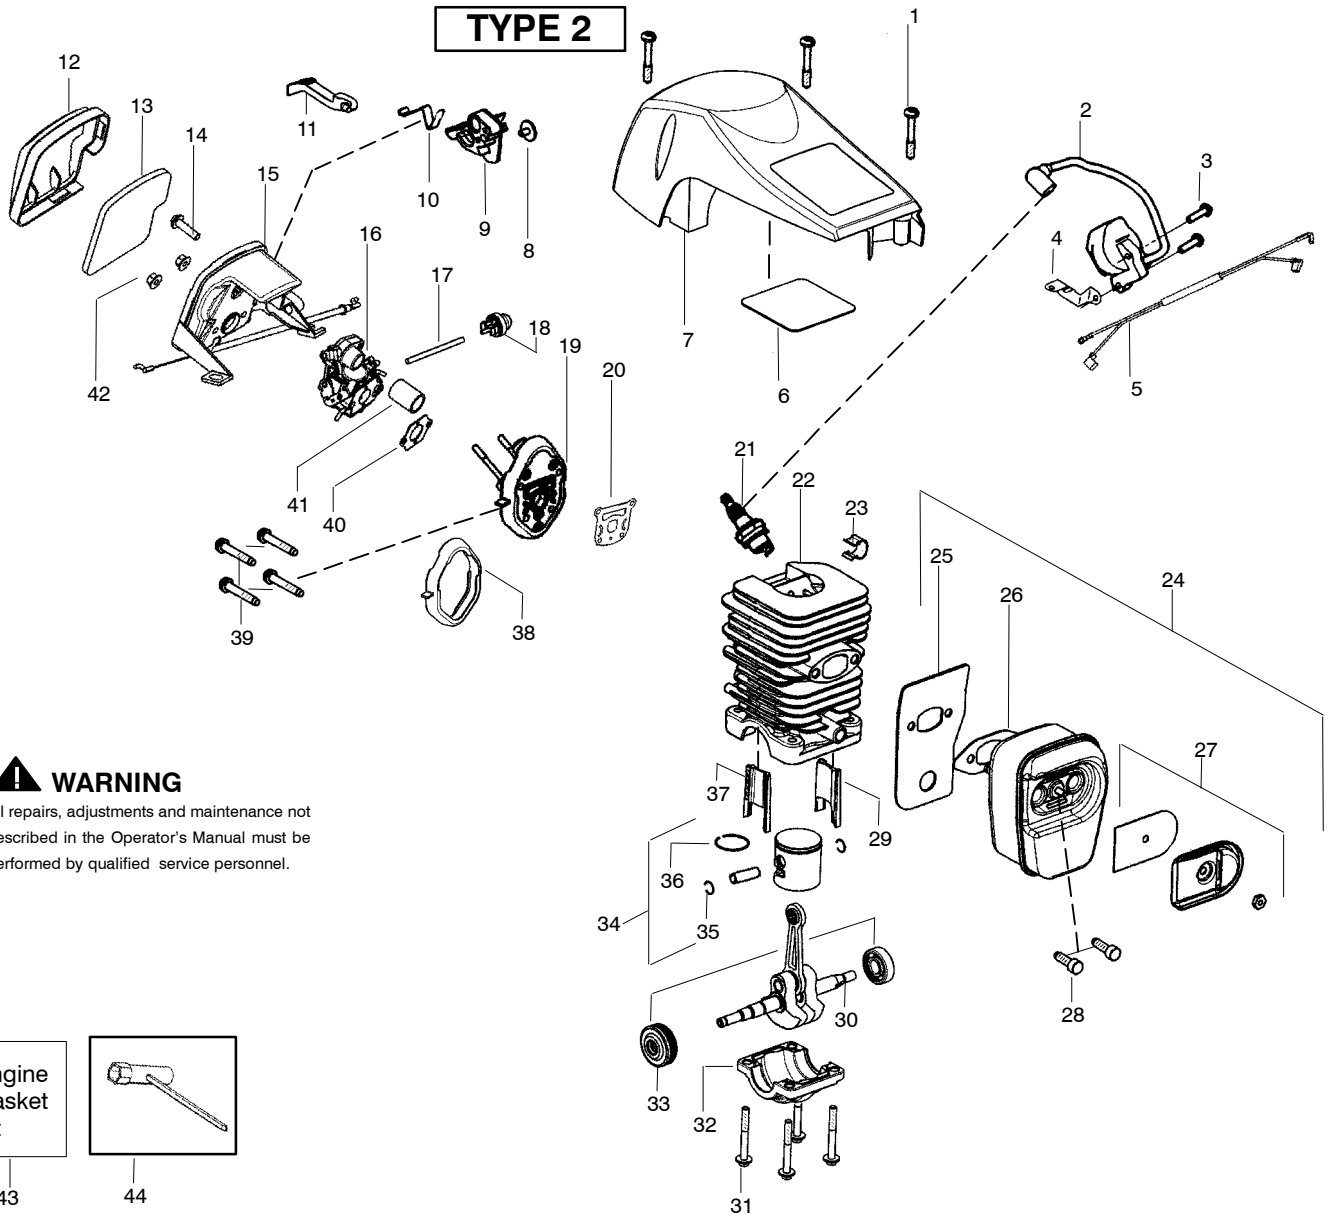

Engine Gasket Kit

43

44

Ref.	Part No.	Description	Ref.	Part No.	Description	Ref.	Part No.	Description
1.	530016153	Screw	19.	530071889	Kit-Carb. Adaptor (Incl. # 20,38,41)	36.	530038729	Ring-Piston
2.	530039232	Module-Ignition	20.	530071894	Gasket-cyl. o-ring (kit)	37.	530057886	Insert-Right (gray)Cyl.
3.	530016432	Screw	21.	952030150	Accy-Spark Plug (RCJ-7Y)	38.	530071894	Seal-Adaptor (kit)
4.	530058661	Strap-Ground	22.	530071884	Kit-Cylinder (Incl. 29,37)	39.	530016426	Screw
5.	530057943	Assy-Wire Harness	23.	530058660	Clip-High Tension Lead	40.	530071894	Gasket-Carb. (kit)
6.	530055698	Reflector-Tape	24.	530071887	Kit-Muffler (Incl. 25,26,27,28)	41.	530057926	Tube-Intake
7.	530057872	Shield-Cylinder(Incl. 1,6)	25.	530057942	Backplate-Muffler	42.	530016101	Nut-Carb.
8.	530016080	Screw	26.	530071894	Gasket-Muffler (kit)	43.	530071894	Kit-Gasket (Incl. 20,26,38,40)
9.	530057891	Lever-Ignition Switch	27.	530071886	Kit-Spark Arrestor	44.	530031163	Wrench-Bar
10.	530057908	Spring-Ignition Switch	28.	530016338	Bolt-Muffler			Not Shown
11.	530059399	Knob-Choke	29.	530057885	Insert-Left (black) Cyl.			
12.	530059001	Cover-Air Filter	30.	530012537	Assy-Crankshaft/Rod Bolt			
13.	530057869	Filter-Air	31.	530016417	Bolt	545047535		Manual-Operator
14.	530016425	Screw	32.	530057941	Cap-Crankcase	530059905		Decal-Warning
15.	530150029	Housing-Air Filter w/cable	33.	530056363	Assy-Bearing/Seal			
16.	---	Carburetor Zama W26	34.	530071883	Kit-Piston (Incl. 35,36)			
17.	530069247	Kit-Fuel Line (Small)	35.	530015697	Retainer-Piston Pin			
18.	530047721	Bulb-Purge "snap-in"						

✓ = NEW PART NUMBER FOR THIS IPL

★ = REFER TO THE SERVICE REFERENCE INDICATED FOR MORE INFORMATION. (LOCATED AT END OF IPL)

TYPE 2

⚠ WARNING

All repairs, adjustments and maintenance not described in the Operator's Manual must be performed by qualified service personnel.