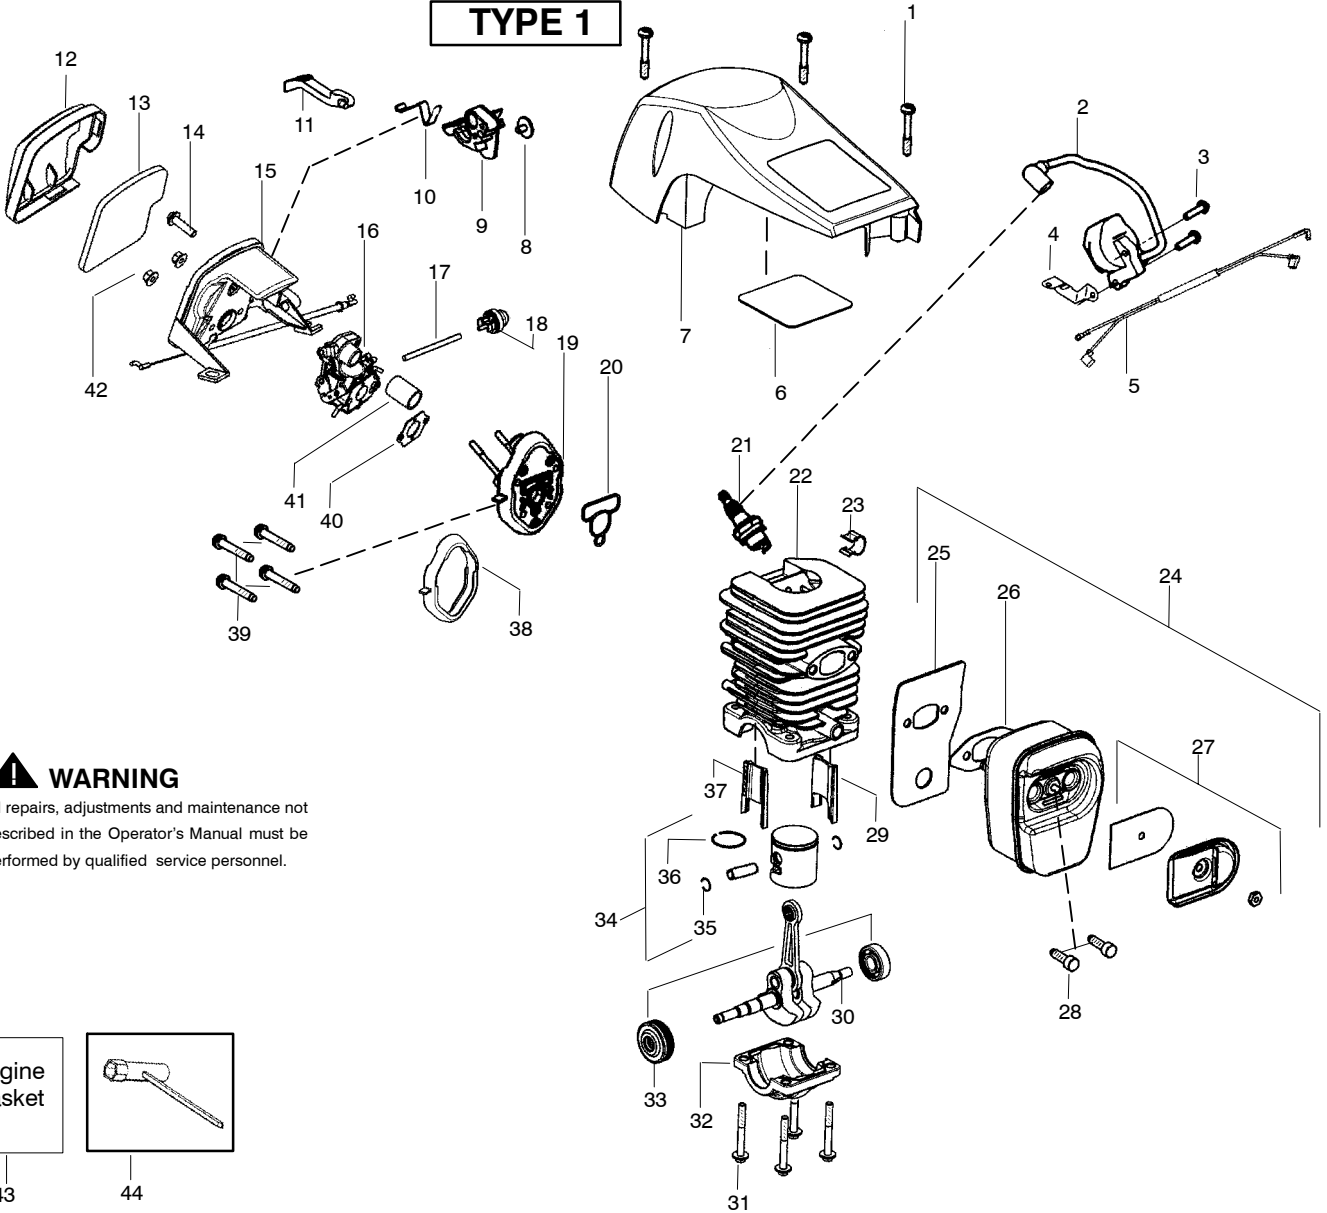

TYPE 1

⚠ WARNING

All repairs, adjustments and maintenance not described in the Operator's Manual must be performed by qualified service personnel.

Engine Gasket Kit

43

44

Ref.	Part No.	Description	Ref.	Part No.	Description	Ref.	Part No.	Description
1.	530016153	Screw	19.	530071889	Kit-Carb. Adaptor (Incl. # 20,38,41)	36.	530038729	Ring-Piston
2.	530039232	Module-Ignition	20.	530071894	Gasket-cyl. o-ring (kit)	37.	530057886	Insert-Right (gray)Cyl.
3.	530016432	Screw	21.	952030150	Accy-Spark Plug (RCJ-7Y)	38.	530071894	Seal-Adaptor (kit)
4.	530058661	Strap-Ground	22.	530071884	Kit-Cylinder (Incl. 29,37)	39.	530016426	Screw
5.	530057943	Assy-Wire Harness	23.	530058660	Clip-High Tension Lead	40.	530071894	Gasket-Carb. (kit)
6.	530055698	Reflector-Tape	24.	530071887	Kit-Muffler (Incl. 25,26,27,28)	41.	530057926	Tube-Intake
7.	530057872	Shield-Cylinder(Incl. 1,6)	25.	530057942	Backplate-Muffler	42.	530016101	Nut-Carb.
8.	530016080	Screw	26.	530071894	Gasket-Muffler (kit)	43.	530071894	Kit-Gasket (Incl. 20,26,38,40)
9.	530057891	Lever-Ignition Switch	27.	530071886	Kit-Spark Arrestor	44.	530031163	Wrench-Bar
10.	530057908	Spring-Ignition Switch	28.	530016338	Bolt-Muffler			Not Shown
11.	530059399	Knob-Choke	29.	530057885	Insert-Left (black) Cyl.			
12.	530059001	Cover-Air Filter	30.	530012537	Assy-Crankshaft/Rod Bolt			
13.	530057869	Filter-Air	31.	530016417	Bolt	545047535		Manual-Operator
14.	530016425	Screw	32.	530057941	Cap-Crankcase	530059905		Decal-Warning
15.	530150029	Housing-Air Filter w/cable	33.	530056363	Assy-Bearing/Seal			
16.	---	Carburetor Zama W26	34.	530071883	Kit-Piston (Incl. 35,36)			
17.	530069247	Kit-Fuel Line (Small)	35.	530015697	Retainer-Piston Pin			
18.	530047721	Bulb-Purge "snap-in"						

✓ = NEW PART NUMBER FOR THIS IPL

★ = REFER TO THE SERVICE REFERENCE INDICATED FOR MORE INFORMATION. (LOCATED AT END OF IPL)