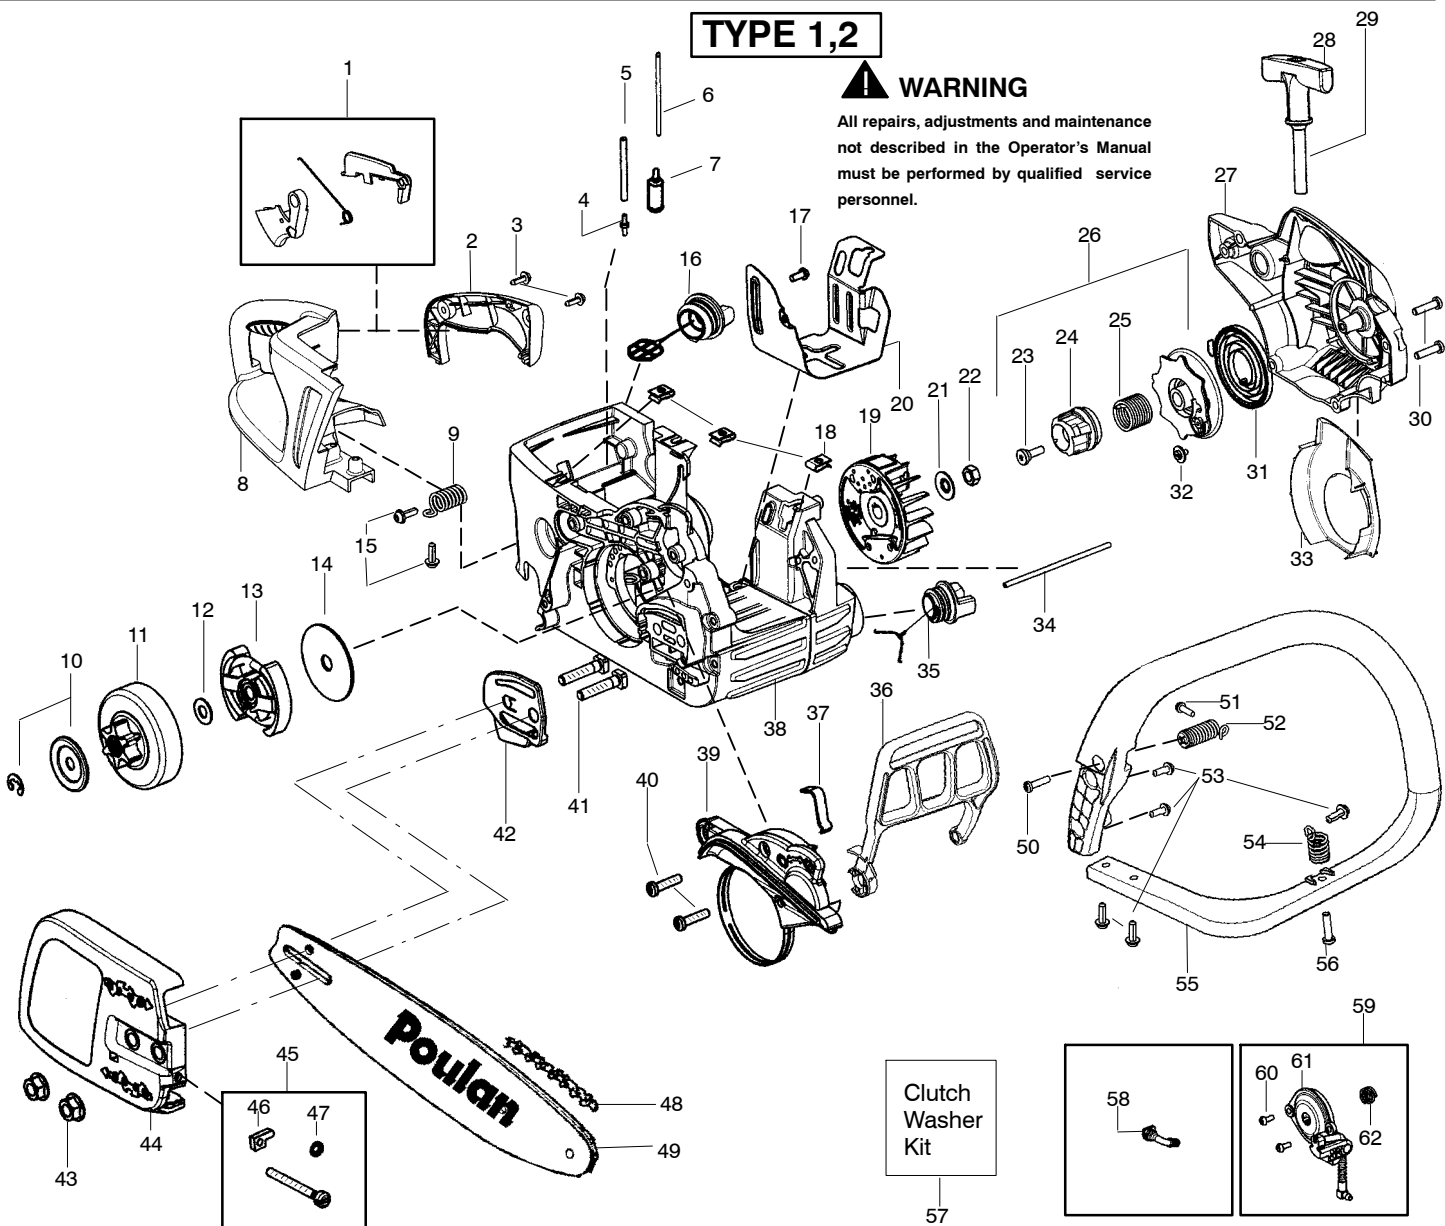

TYPE 1,2

⚠ WARNING
All repairs, adjustments and maintenance not described in the Operator's Manual must be performed by qualified service personnel.

Ref.	Part No.	Description	Ref.	Part No.	Description	Ref.	Part No.	Description
1.	530071927	Kit- Trigger/Lockout	24.	530059677	Starter Hub- EPS	44.	545012202	Assy-Clutch Cover (Incl. # 45)
2.	545011902	Cover-Handle	25.	530021180	Spring- EPS	45.	530069611	Kit-Bar Adjust (Incl. 46,47)
3.	530016433	Screw	26.	530071966	Kit- EPS Starter Pulley (Incl. 23,24,25,32)	46.	530015826	Pin-Bar Adjust
4.	530023877	Fitting-Fuel line	27.	545011702	Housing-Fan	47.	530038593	Retainer-Bar Adjust
5.	530069216	Kit- Fuel Line (Large)	28.	530056402	Handle-Starter	48.	952051338	Accy-18" Chain
6.	530069247	Kit-Fuel Line (Small)	29.	530069232	Kit-Rope	49.	952044418	Accy-18" Bar
7.	530095646	Assy-Fuel Pick Up	30.	530016432	Screw	50.	530016432	Screw
8.	545012102	Handle-Rear	31.	530042095	Spring-Starter	51.	530016443	Screw
9.	530059475	Spring-Rear Isolator	32.	530016080	Screw	52.	530059480	Assy-Rear Iso. Spring
10.	530071945	Kit-Clutch Washer	33.	530057868	Baffle	53.	530015906	Screw
11.	530057905	Assy-Clutch Drum 3/8"	34.	530058786	Assy-Oil Vent	54.	530059479	Assy-Front Iso. Spring
12.	530071945	Kit-Clutch Washer	35.	530057236	Assy-Oil Cap w/ret.	55.	530057878	Handle-Front
13.	530057907	Assy-Clutch	36.	530057880	Handguard	56.	530016432	Screw
14.	530016419	Washer-Large Clutch	37.	530016416	Spring-Handguard	57.	530071945	Kit-Clutch Washer (Incl. 10,12)
15.	530015906	Screw	38.	545011802	Assy-Chassis (Incl. 4,5,6,7,9,15,16,17,18, 20,34,35,37,41,54)	58.	530057924	Assy-Oil Pick Up
16.	530047192	Assy-Fuel Cap w/ret	39.	530071893	Kit-Chainbrake	59.	530071891	Kit-Oil Pump (Incl. 60,61,62)
17.	530016064	Screw	40.	530016432	Bolt-Bar	60.	530016064	Screw
18.	530015922	Nut-"U" type speed	41.	530016133	Plate-Bar	61.	530057931	Assy-Oil Pump
19.	530039231	Assy-Flywheel	42.	530057910	Nut-Bar	62.	530037820	Gear-Worm
20.	530057911	Shield-Heat						
21.	530015127	Washer-Flywheel						
22.	530016134	Nut-Flywheel						
23.	530021179	Screw-Shoulder						