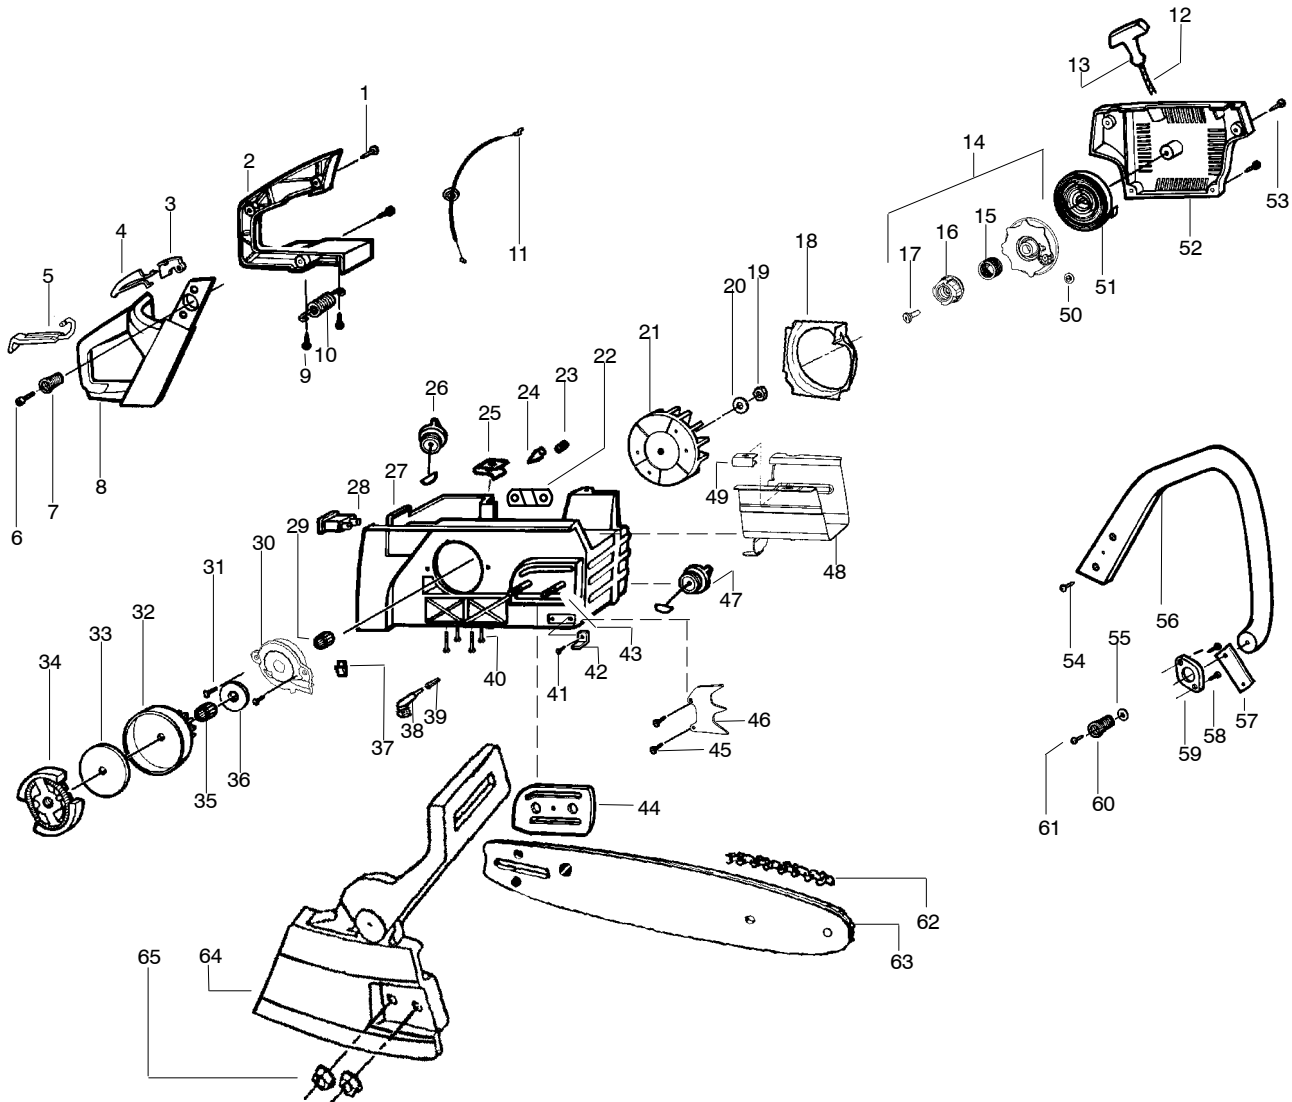

Ref.	Part No.	Description	Ref.	Part No.	Description	Ref.	Part No.	Description
1.	530015957	Screw	26.	530010845	Assy-Fuel Cap	50.	530016080	Screw
2.	530071272	Cover-Handle (kit)	27.	530037551	Assy-Chassis (Incl. 22,23,24,26,43,47)	51.	530042095	Spring-Recoil
3.	530036097	Trigger-Throttle				52.	545008803	Housing-Fan
4.	530036098	Lockout-Throttle				53.	530015892	Screw
5.	530053443	Lever-Choke	28.	530069572	Kit-Switch	54.	530015814	Screw
6.	530015937	Screw	29.	530029833	Worm-Oil Pump	55.	530015158	Washer
7.	530038985	Spring-Isolator	30.	530014410	Assy.-Oil Pump	56.	530038327	Handle-Front
8.	530071272	Handle-Rear (kit)	31.	530015896	Screw	57.	530036113	Front Strap-AV
9.	530015906	Screw	32.	530069342	Kit-Clutch Drum (Incl. #35)	58.	530015775	Screw-Plate
10.	530038986	Spring-Isolator	33.	530015611	Washer-Clutch	59.	530036101	Plate-Isolator
11.	530038471	Assy-Throttle Cable (Incl. Grommet)	34.	530014949	Assy-Clutch	60.	530038985	Spring-Isolator
12.	530069232	Kit-Rope	35.	530032119	Bearing-Clutch	61.	530015984	Screw
13.	530049797	Handle-Starter	36.	530015907	Washer-Thrust	62.	952051310	Chain"- 20"
14.	530071966	Kit-Starter EPS (Incl. 15,16,17,50)	37.	530019174	Seal-Oil	63.	952044815	Bar -20" Quick Adjust
15.	530021180	Spring EPS	38.	545047801	Pickup-Oil	64.	530054804	Assy-ChainBrake
16.	530059677	Hub-Starter EPS	39.	530056533	Filter-Oil	65.	530015917	Nut-Bar Mounting
17.	530021179	Screw-Shoulder	40.	530016037	Screw			
18.	530047667	Plate-Baffle Fan	41.	530015814	Screw			
19.	530016134	Nut-Flywheel	42.	530029850	Chain Catcher			
20.	530015127	Washer-Flywheel	43.	530015877	Bar Bolt			
21.	530059637	Assy-Flywheel	44.	530047855	Bar Plate			
22.	530036043	Plate-Support (Bar Stud)	45.	530016439	Screw			
23.	530029868	Plug-Vent	46.	530014381	Kit-Spike Assy (incl#45)			
24.	530026119	Valve-Check	47.	530057236	Assy-Oil Cap			
25.	530015922	Nut-Speed	48.	530055406	Shield-Heat			
			49.	530055322	Clip-"U"			

✓ = NEW PART NUMBER FOR THIS IPL

* = REFER TO THE SERVICE REFERENCE INDICATED FOR MORE INFORMATION. (LOCATED AT END OF IPL)