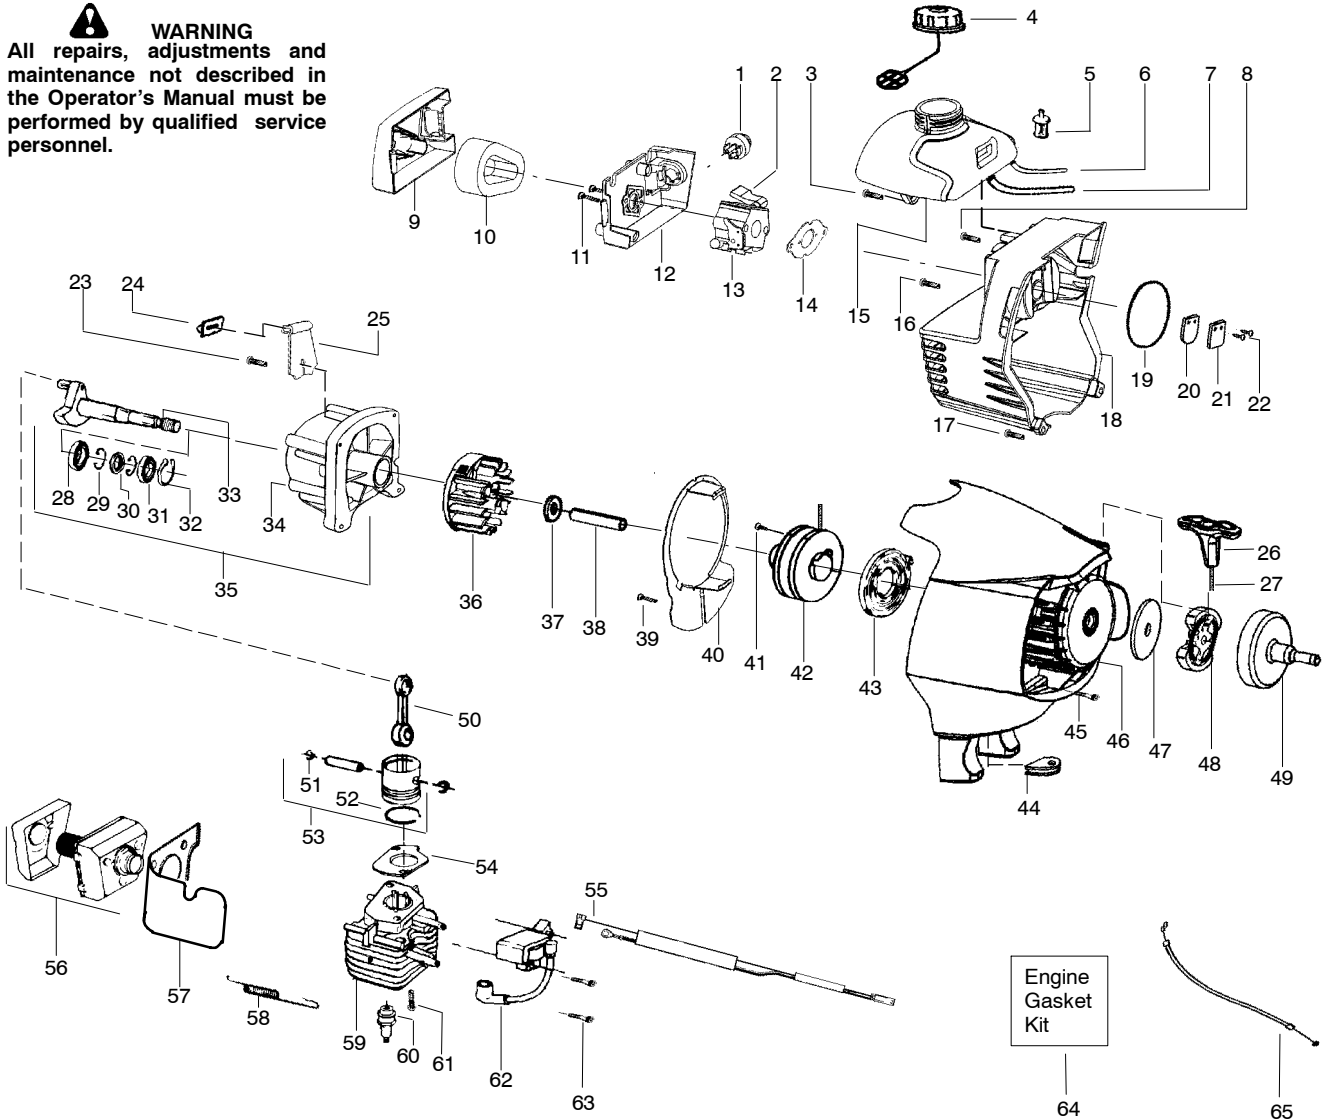

Note: Illustration may differ from actual model due to design changes

⚠ WARNING
All repairs, adjustments and maintenance not described in the Operator's Manual must be performed by qualified service personnel.

Engine Gasket Kit

Ref.	Part No.	Description	Ref.	Part No.	Description	Ref.	Part No.	Description
1.	530047721	Bulb-Purge	24.	530055492	Isolator- Tank	48.	530055122	Assy- Clutch
2.	530071717	Kit- Choke Lever	25.	530054941	Ret.- Tank	49.	530028799	Drum- Clutch
3.	530015843	Screw- tank	26.	530054834	Handle- Starter	50.	530010960	Assy- Conn. Rod
4.	530049386	Cap- Fuel w/ret.	27.	530071325	Kit- Rope	51.	530015162	Ret.- Piston pin
5.	530095646	Assy- Fuel pickup	28.	530032103	Bearing- Inner	52.	530012595	Ring- Piston
6.	530069247	Kit- Fuel line	29.	530015787	Retainer	53.	530072000	Kit- Piston (Incl. 51,52)
7.	530069216	Kit- Fuel/Purge line	30.	530019158	Seal	54.	530071401	Gasket- Cylinder(kit)
8.	530015775	Screw	31.	530032102	Bearing- Outer	55.	530058846	Assy- Leadwire
9.	530054935	Cover- Air box	32.	530015789	Ret.- Crankshaft	56.	530069310	Kit- Muffler
10.	530054946	Filter- Air	33.	530028807	Assy- Crankshaft	57.	530058957	Shield
11.	530015849	Screw- Carb.	34.	530012514	Assy- Crankcase (Incl. 28-31)	58.	530036409	Spring- Muffler
12.	530054934	Box- Air	35.	530071685	Assy- C'case/C'shaft (Incl. 32,33,34)	59.	530071581	Kit- Cylinder
13.	530071637	Assy- Carb(WT628)	36.	530055524	Assy- Flywheel	60.	952030249	Plug- Spark(RCJ-6Y)
(Note: Repair kits are not available for this carburetor)			37.	530016030	Washer	61.	530001624	Bolt- Cyl. 1/4-20"
14.	530071401	Gasket- Carb.(kit)	38.	530055620	Spacer	62.	530039218	Module- Ignition
15.	545075305	Assy- Fuel Tank	39.	530015775	Screw- Baffle	63.	530016357	Screw- Module
16.	530015771	Screw- Crankcase	40.	530054939	Plate- Baffle	64.	530071401	Kit- Gasket (Incl. 14,19, 54)
17.	530015952	Screw- Shroud	41.	530016391	Screw- Rope	65.	530058962	Assy- Throttle cable
18.	530058797	Shroud	42.	530071399	Kit- Pulley(incl.41)			
19.	530071401	O- ring- Shroud (kit)	43.	530042086	Spring- Starter			
20.	530027593	Valve- Reed	44.	530019182	Grommet			
21.	530054596	Stop- Reed	45.	530015810	Screw- F/hsg.			
22.	530016064	Screw- Reed stop	46.	530055248	Assy.- Fan Housing			
23.	530015875	Screw- Retainer	47.	530094189	Washer- Clutch			

✓ = NEW PART NUMBER FOR THIS IPL

★ = REFER TO THE SERVICE REFERENCE INDICATED FOR MORE INFORMATION. (LOCATED AT END OF IPL)