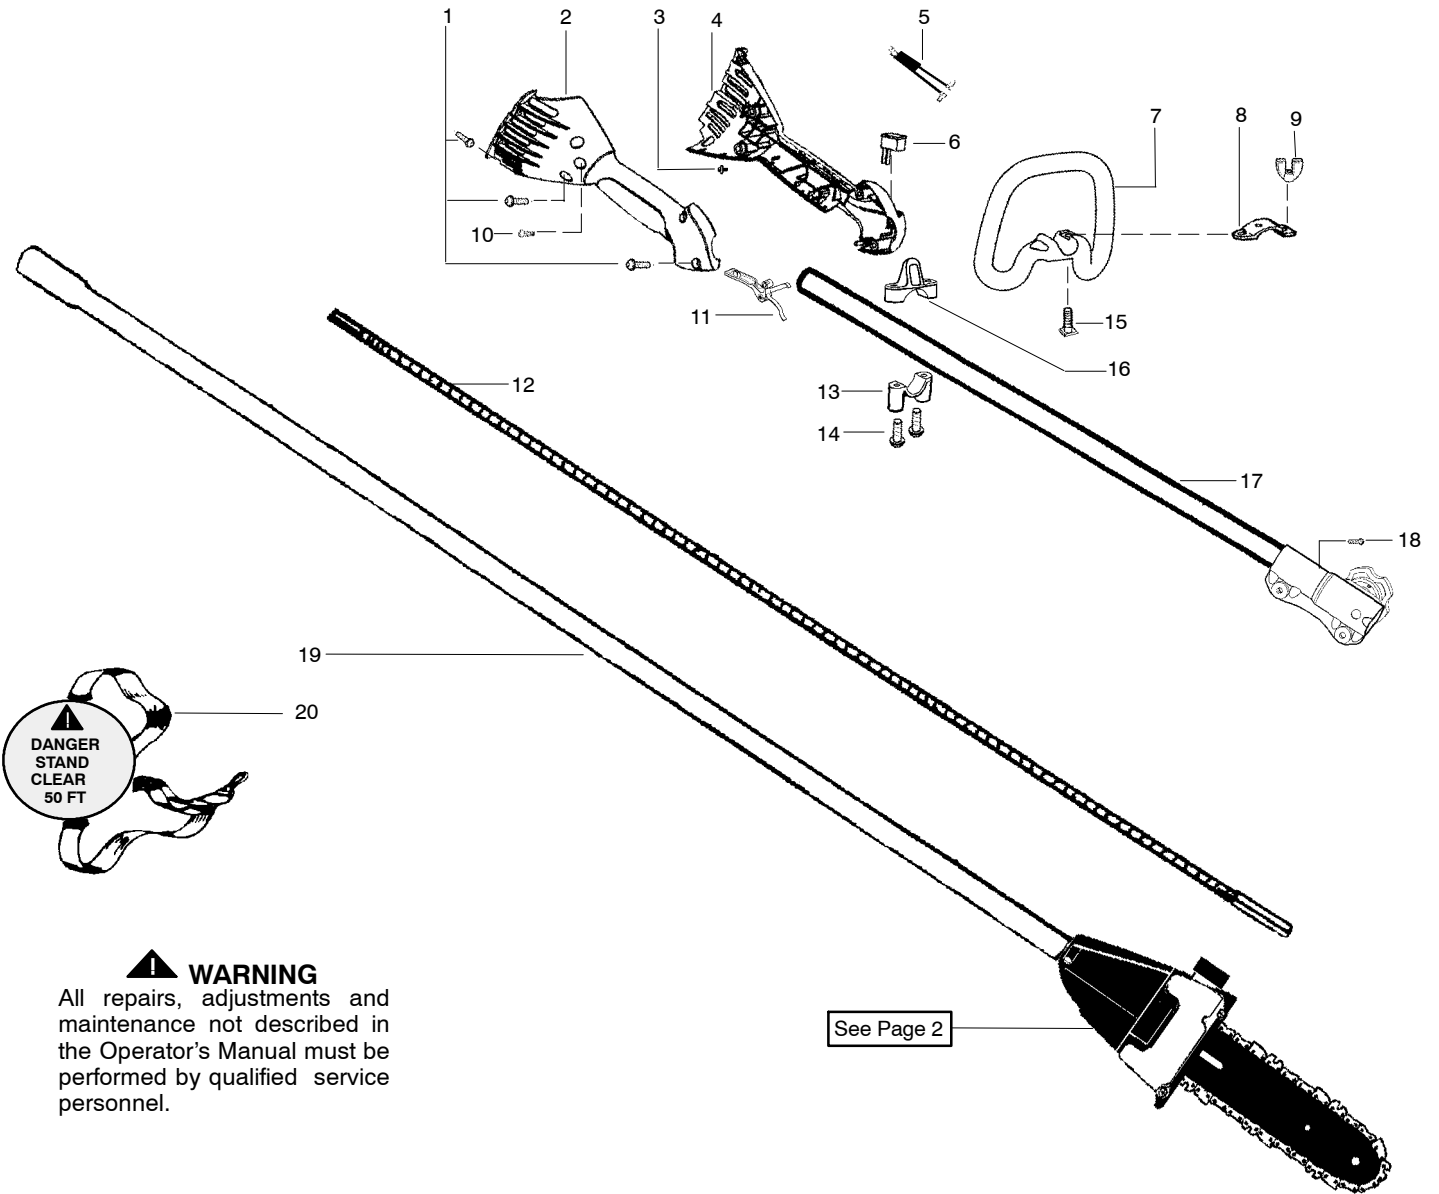

TYPE 1,2

⚠ WARNING
All repairs, adjustments and maintenance not described in the Operator's Manual must be performed by qualified service personnel.

Ref.	Part No.	Description	Ref.	Part No.	Description	Ref.	Part No.	Description
1.	530015886	Screw	11.	530058759	Trigger-Throttle			
2.	530057983	Hsg.-Throttle right	12.	530056570	Flex-Lower			Not Shown
3.	530016326	Screw-Cable Ret.	13.	530057987	Clamp-Lower			
4.	530057984	Hsg.-Throttle left	14.	530015940	Screw			
5.	530058843	Assy-Wire	15.	530015820	Bolt		545137281	Manual
6.	530069572	Kit-Switch	16.	530057986	Clamp-Upper		530150724	Decal-Warning
7.	530059101	Assy-Handle (Incl. 8,9,15)	17.	530071936	Kit-Upper Shaft		530150031	Att. - Hanger
8.	530059185	Clamp-Handle	18.	530016344	Screw		530057296	Decal-Upper Shaft
9.	530016152	Wingnut	19. ✓	545008090	Assy-Driveshaft		530031159	Wrench-Hex(5/32)
10.	530015805	Screw-Align	20.	530094408	Assy-Shoulder Strap			

Ref.	Part No.	Description	Ref.	Part No.	Description	Ref.	Part No.	Description
1.	545008090	Assy-Driveshaft	14.	530016133	Bolt-Bar	27.	530056524	Fitting-Oil Line
2.	530071647	Kit-Sprocket Assy. (incl. 3,4,5)	15.	530056513	Hsg.-Upper (incl. #14)	28.	530021160	Intake-Oil Line
3.	530056521	Washer	16.	530016284	Nut	29.	530037821	Filter-Oil
4.	530056520	Sprocket	17.	530071646	Kit-Gear Assy	30.	530053072	Cap-Oil
5.	530056563	Retainer-Sprocket	18.	530056514	Hsg.-Lower	31.	530030189	Plug-Oil Filter
6.	530057100	Assy-Bar Clamp (incl. #8)	19.	530016312	Screw	32.	530015843	Screw
7.	530015917	Nut-Bar Mounting	20.	530015805	Screw-Align	33.	530031163	Wrench-Bar
8.	530069611	Kit-Bar Adjust (incl. 9,10)	21.	530015886	Screw			
9.	530015826	Pin-Bar Adjust	22.	530071645	Kit-Oil Assy (incl. 23,24,25)			
10.	530038593	Retainer-Bar Adjust	23.	530053764	Assy-Bar Plunger			
11.	952051549	Accy.-Chain-8"	24.	530053765	Barrel			
12.	530044908	Bar-8"	25.	530056522	Block-Oil			
13.	530056523	Plate-Bar pad	26.	530056528	Assy-Oil Tank (incl. 27,28,29,30,31)			