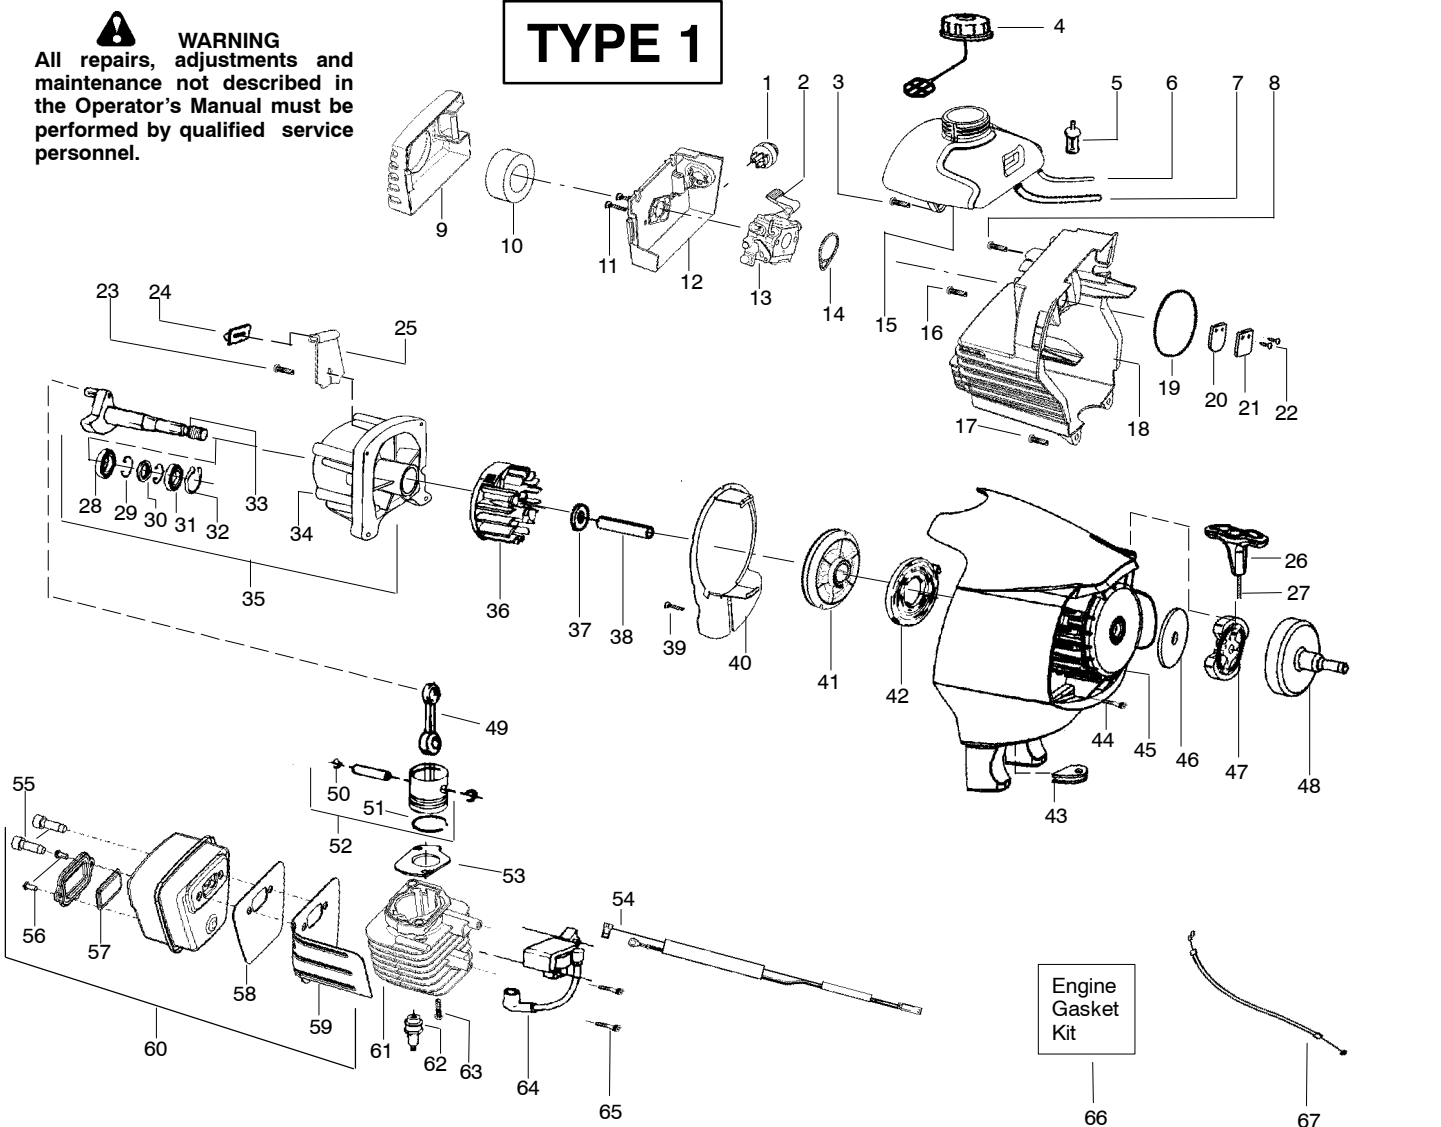

WARNING
All repairs, adjustments and maintenance not described in the Operator's Manual must be performed by qualified service personnel.

TYPE 1

Ref.	Part No.	Description	Ref.	Part No.	Description	Ref.	Part No.	Description
1.	530047721	Bulb-Purge	24.	530055492	Isolator-Tank	47.	530055122	Assy-Clutch
2.	530071717	Kit-Choke Lever	25.	530054941	Ret.-Tank	48.	530150247	Assy-Drum/Adapter
3.	530015843	Screw-tank	26.	530054834	Handle-Starter	49.	530010960	Assy-Conn. Rod
4.	530049386	Cap-Fuel w/ret.	27.	545050410	Kit-Rope	50.	530015162	Ret.-Piston pin
5.	530095646	Assy-Fuel pickup	28.	545081601	Bearing-Inner	51.	530012595	Ring-Piston
6.	530071404	Kit-Fuel line	29.	530015787	Retainer	52.	530072000	Kit-Piston (Incl. 50,51)
7.	530069216	Kit-Fuel/Purge line	30.	530019158	Seal	53.	545030102	Gasket-Cylinder(kit)
8.	530015775	Screw	31.	530032102	Bearing-Outer	54.	530058846	Assy-Leadwire
9.	545000501	Cover-Air box	32.	530015789	Ret.-Crankshaft	55.	530016387	Bolt-Muffler 1/4"-20
10.	545082301	Filter-Air	33.	530028807	Assy-Crankshaft	56.	530015241	Screw
11.	530015849	Screw-Carb.	34.	545081901	Assy-Crankcase (Incl. 28,29,30,31)	57.	545030502	Kit-Spark Arrestor
12.	545000601	Box-Air	35.	545006037	Assy-C'case/C'shaft (Incl. 32,33,34)	58.	545030102	Gasket-Muffler (kit)
13.	545006017	Kit-Carb assy. (C1U-W32)	36.	530055524	Assy-Flywheel	59.	545033201	Shield
(Note: Repair kits are not available for this carburetor)			37.	530016030	Washer	60.	545006016	Kit-Muffler (Incl. 55,56,57,58,59)
14.	545030102	Seal-Carb.(kit)	38.	530055620	Spacer	61.	530012589	Cylinder
15.	545075304	Assy-Fuel Tank	39.	530015775	Screw-Baffle	62.	952030249	Plug-Spark(RCJ-6Y)
16.	530015771	Screw-Crankcase	40.	530054939	Plate-Baffle	63.	530001624	Bolt-Cyl. 1/4"-20
17.	530015952	Screw-Shroud	41.	545050408	Kit-Pulley	64.	530039234	Module-Ignition
18.	545000701	Assy-Rear Shroud	42.	545054901	Spring-Starter	65.	530016357	Screw-Module
19.	545030102	O-ring-Shroud (kit)	43.	530019182	Grommet	66.	545030102	Kit-Gasket/Seal (Incl. 14,19,53,58)
20.	530027593	Valve-Reed	44.	530015810	Screw-F/hsg.	67.	530058962	Assy-Throttle cable
21.	530029781	Stop-Reed	45.	530055248	Assy-Fan Housing			
22.	530016064	Screw-Reed stop	46.	530094189	Washer-Clutch			
23.	530015875	Screw-Retainer						

✓ = NEW PART NUMBER FOR THIS IPL

* = REFER TO THE SERVICE REFERENCE INDICATED FOR MORE INFORMATION. (LOCATED AT END OF IPL)