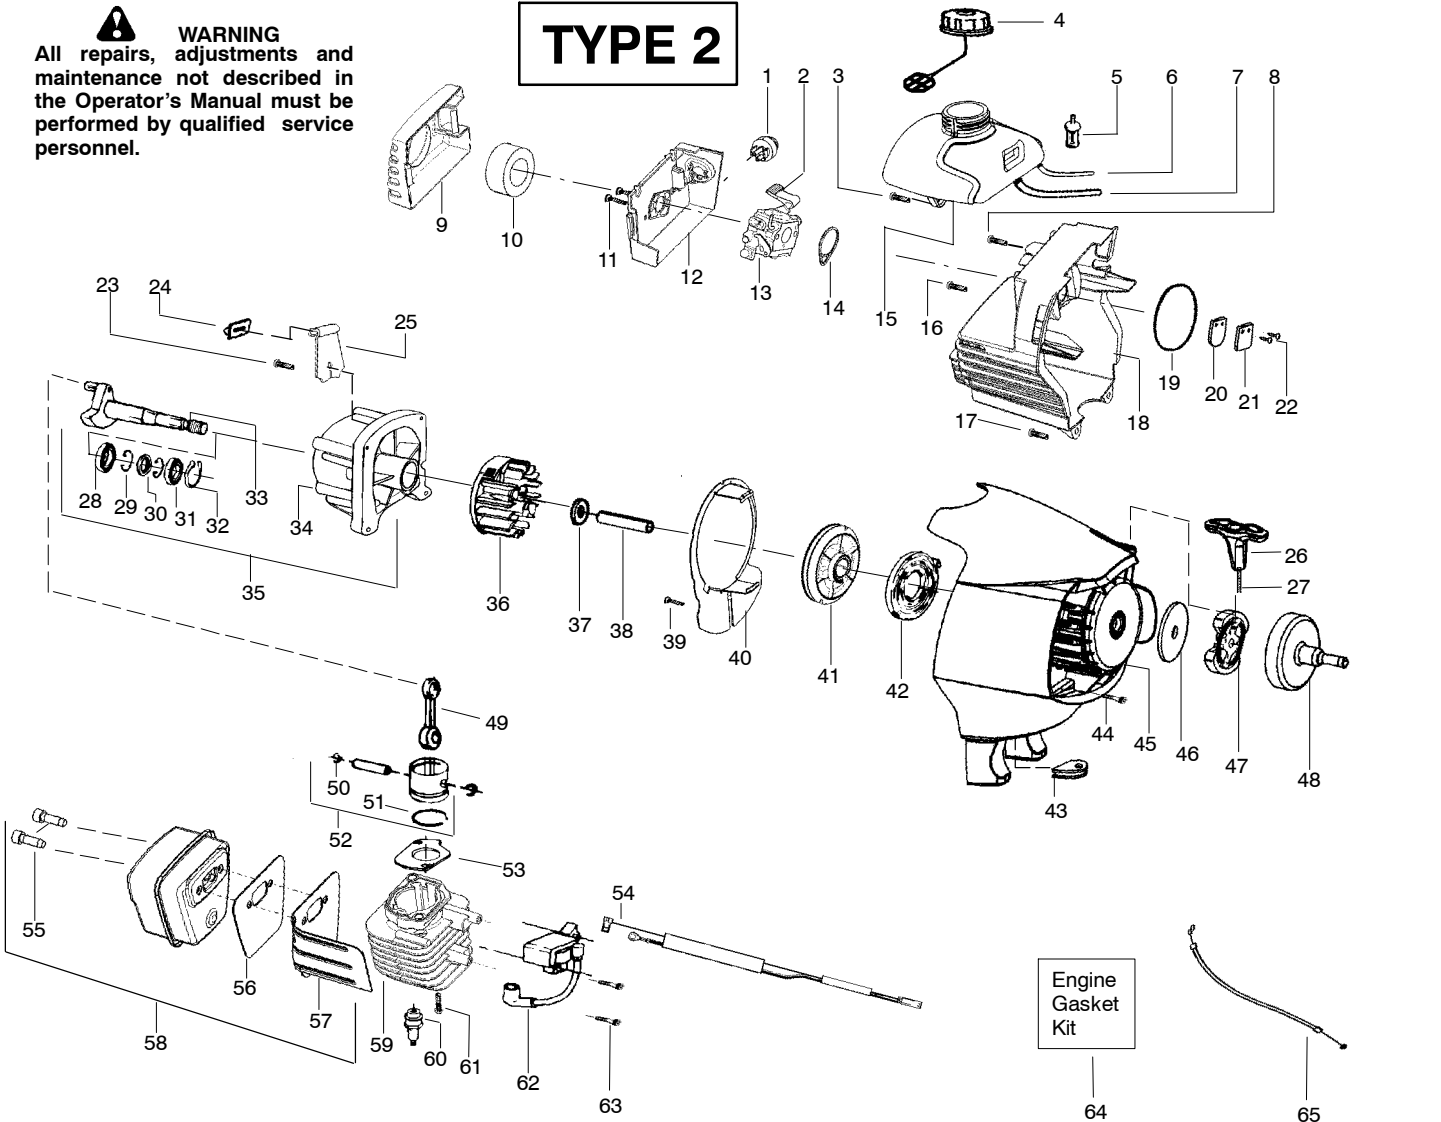

WARNING
All repairs, adjustments and maintenance not described in the Operator's Manual must be performed by qualified service personnel.

TYPE 2

Ref.	Part No.	Description	Ref.	Part No.	Description	Ref.	Part No.	Description
1.	530047721	Bulb-Purge	24.	530055492	Isolator-Tank	47.	530055122	Assy-Clutch
2.	530071717	Kit-Choke Lever	25.	530054941	Ret.-Tank	48.	530150247	Assy-Drum/Adapter
3.	530015843	Screw-Tank	26.	530054834	Handle-Starter	49.	530010960	Assy-Conn. Rod
4.	530049386	Cap-Fuel w/ret.	27.	545050409	Kit-Rope	50.	530015162	Ret.-Piston pin
5.	530095646	Assy-Fuel pickup	28.	545081601	Bearing-Inner	51.	530012595	Ring-Piston
6.	530071404	Kit-Fuel line	29.	530015787	Retainer	52.	530072000	Kit-Piston (Incl. 50,51)
7.	530069216	Kit-Fuel/Purge line	30.	530019158	Seal	53.	545030102	Gasket-Cylinder(kit)
8.	530015775	Screw	31.	530032102	Bearing-Outer	54.	530058846	Assy-Leadwire
9.	545000501	Cover-Air box	32.	530015789	Ret.-Crankshaft	55.	530016387	Bolt-Muffler 1/4"-20
10.	545082301	Filter-Air	33.	530028807	Assy-Crankshaft	56.	545030102	Gasket-Muffler (kit)
11.	530015849	Screw-Carb.	34.	545081901	Assy-Crankcase (Incl. 28,29,30,31)	57.	545033201	Shield
12.	545000601	Box-Air	35.	545006037	Assy-C'case/C'shaft (Incl. 32,33,34)	58.	545081871	Kit-Muffler (Incl. 55,56,57)
13.	545006017	Kit-Carb assy. (C1U-W32)	36.	530055524	Assy-Flywheel	59.	530012589	Cylinder
(Note: Repair kits are not available for this carburetor)			37.	530016030	Washer	60.	952030249	Plug-Spark(RCJ-6Y)
14.	545030102	Seal-Carb.(kit)	38.	530055620	Spacer	61.	530001624	Bolt-Cyl. 1/4"-20
15.	545075304	Assy-Fuel Tank	39.	530015775	Screw-Baffle	62.	530039234	Module-Ignition
16.	530015771	Screw-Crankcase	40.	545115201	Plate-Baffle	63.	530016357	Screw-Module
17.	530015952	Screw-Shroud	41.	545050408	Kit-Pulley	64.	545030102	Kit-Gasket/Seal (Incl. 14,19,53,56)
18.	545000701	Assy-Rear Shroud	42.	545054901	Spring-Starter	65.	545026801	Assy-Throttle cable
19.	545030102	O-ring-Shroud (kit)	43.	530019182	Grommet			
20.	530027593	Valve-Reed	44.	530016386	Screw-F/hsg.			
21.	530029781	Stop-Reed	45.	530055248	Assy-Fan Housing			
22.	530016064	Screw-Reed stop	46.	530094189	Washer-Clutch			
23.	530015875	Screw-Retainer						

✓ = NEW PART NUMBER FOR THIS IPL

* = REFER TO THE SERVICE REFERENCE INDICATED FOR MORE INFORMATION. (LOCATED AT END OF IPL)