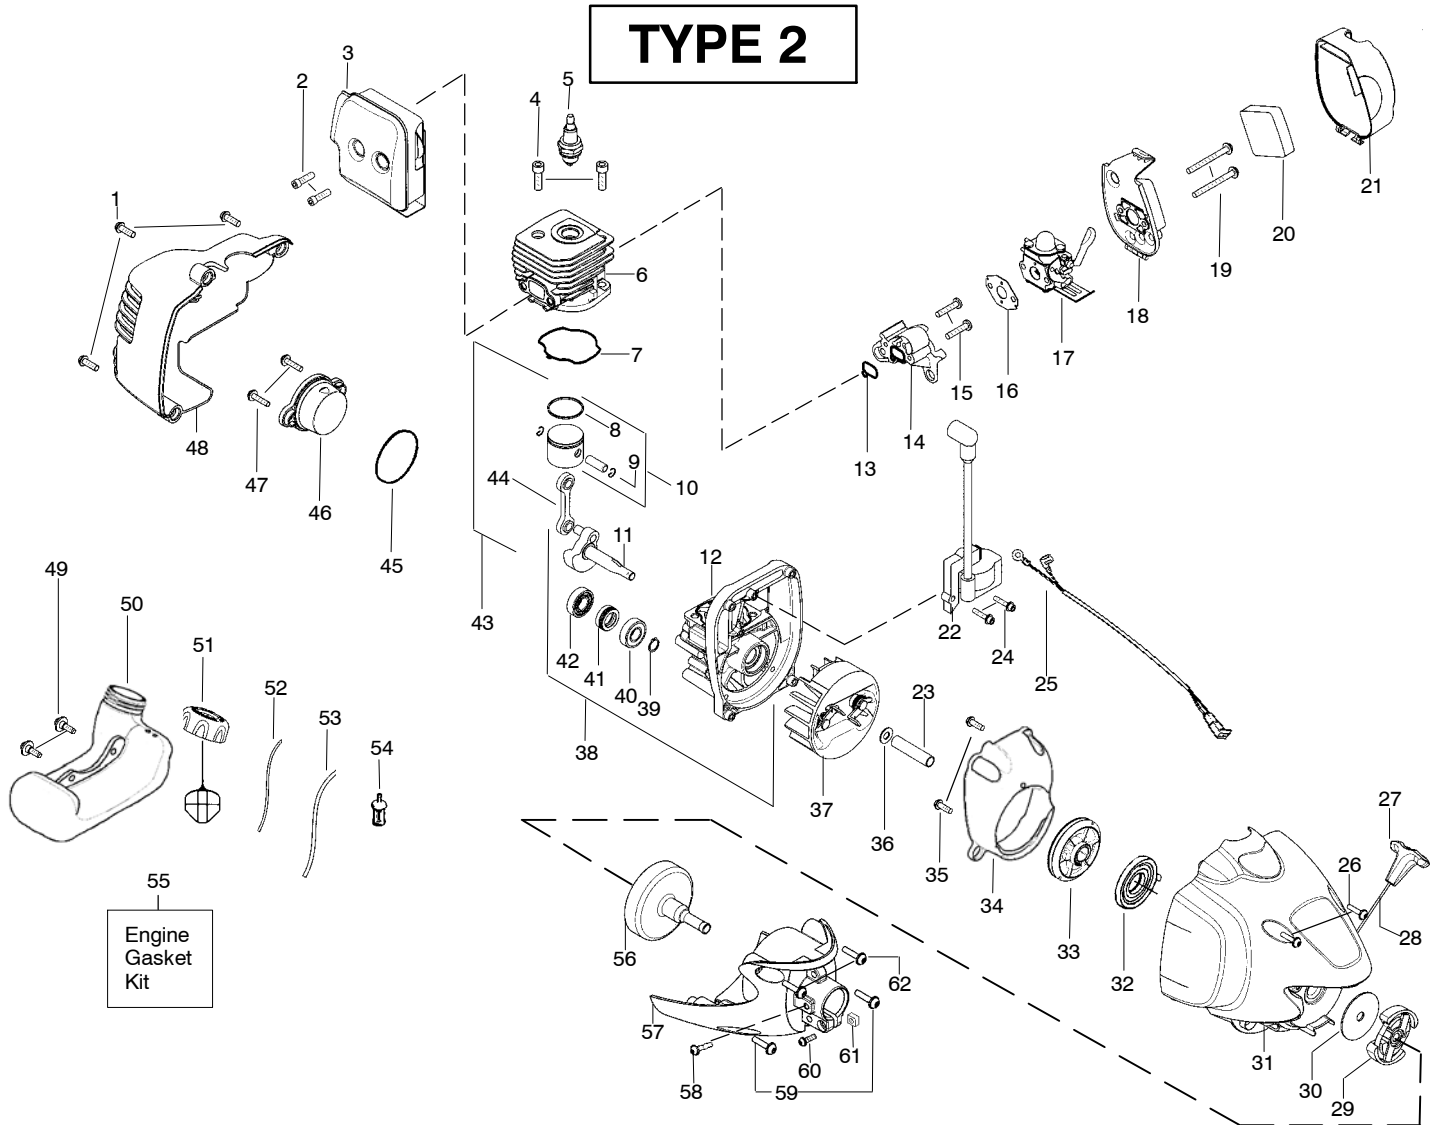

Note: Illustration may differ from actual model due to design changes

Ref.	Part No.	Description	Ref.	Part No.	Description	Ref.	Part No.	Description
1.	530015880	Screw	21.	530057545	Cover-Air Box	44.	530069945	Kit-Conn. Rod
2.	530058982	Bolt-Muffler	22.	530039229	Ignition Module	45.	530071750	O-Ring-C'case (kit)
3.	545227901	Assy-Muffler/Shield (Incl. 2)	23.	530059758	Spacer-Flywheel	46.	530057954	Assy-Plug (incl.45)
4.	530015953	Screw-Cylinder	24.	530016357	Screw	47.	530016386	Screw
5.	952030249	Spark Plug (RCJ 6Y)	25.	530047278	Assy-Switch wire	48.	530057539	Shroud-Rear
6.	530012541	Cylinder	26.	530016386	Screw	49.	530016445	Retainer-Tank Screw
7.	530071750	Seal-Cylinder (kit)	27.	530054834	Handle-Starter	50.	545103702	Assy-Fuel Tank (incl. filter, lines & fuel cap)
8.	530055120	Piston Ring	28.	545050409	Kit - Rope	51.	530057973	Assy-Fuel Cap
9.	530015162	Retainer-Piston Pin	29.	530055122	Assy-Clutch	52.	530069247	Kit-Fuel Line (Small)
10.	530071833	Kit - Piston (Incl. 8, 9)	30.	530094189	Washer-Clutch	53.	530069216	Kit-Fuel Line (Large)
11.	530012579	Assy-Crankshaft	31.	545016004	Assy.-Fan Hsg	54.	530095646	Assy-Fuel Pickup
12.	530012582	Assy-Crankcase (Incl. 40,41,42)	32.	545054901	Spring-Starter	55.	530071750	Kit-Engine Gasket (Incl. 7,13,16,45)
13.	530071750	Seal-Cyl/Carb.(kit)	33.	545050407	Kit- Starter Pulley	56.	530150247	Assy-Clutch Drum
14.	530057547	Adapter-Carb.	34.	545080601	Baffle	57.	545077301	Assy-Clutch Cover (Incl. 60,61)
15.	530016441	Screw	35.	530015880	Screw	58.	530016319	Screw-Align
16.	530071750	Gasket-Carb. (kit)	36.	530016463	Washer-Clutch Flat	59.	530015772	Screw
17.	530071811	Kit-Carb.(C1U-W19)	37.	530039243	Assy-Flywheel	60.	530016381	Screw 12-24
(Note: Repair kits are not available for this carburetor)			38.	530071951	Assy-C'case & C'shaft (Incl. 11,12,39)	61.	530016382	Nut 12-24
18.	545077501	Air Box	39.	530015941	Retain. Ring-C'shaft	62.	530015814	Screw
19.	530016429	Screw	40.	530055728	Outer Bearing	Not Shown		
20.	530036575	Foam-Air Filter	41.	530019264	Seal-C'shaft	530058709	Bulb-Purge	
			42.	530032125	Inner Bearing			
			43.	530071785	Kit-piston/rod (Incl. 10,44)			

↗ = NEW PART NUMBER FOR THIS IPL

* = REFER TO THE SERVICE REFERENCE INDICATED FOR MORE INFORMATION. (LOCATED AT END OF IPL)