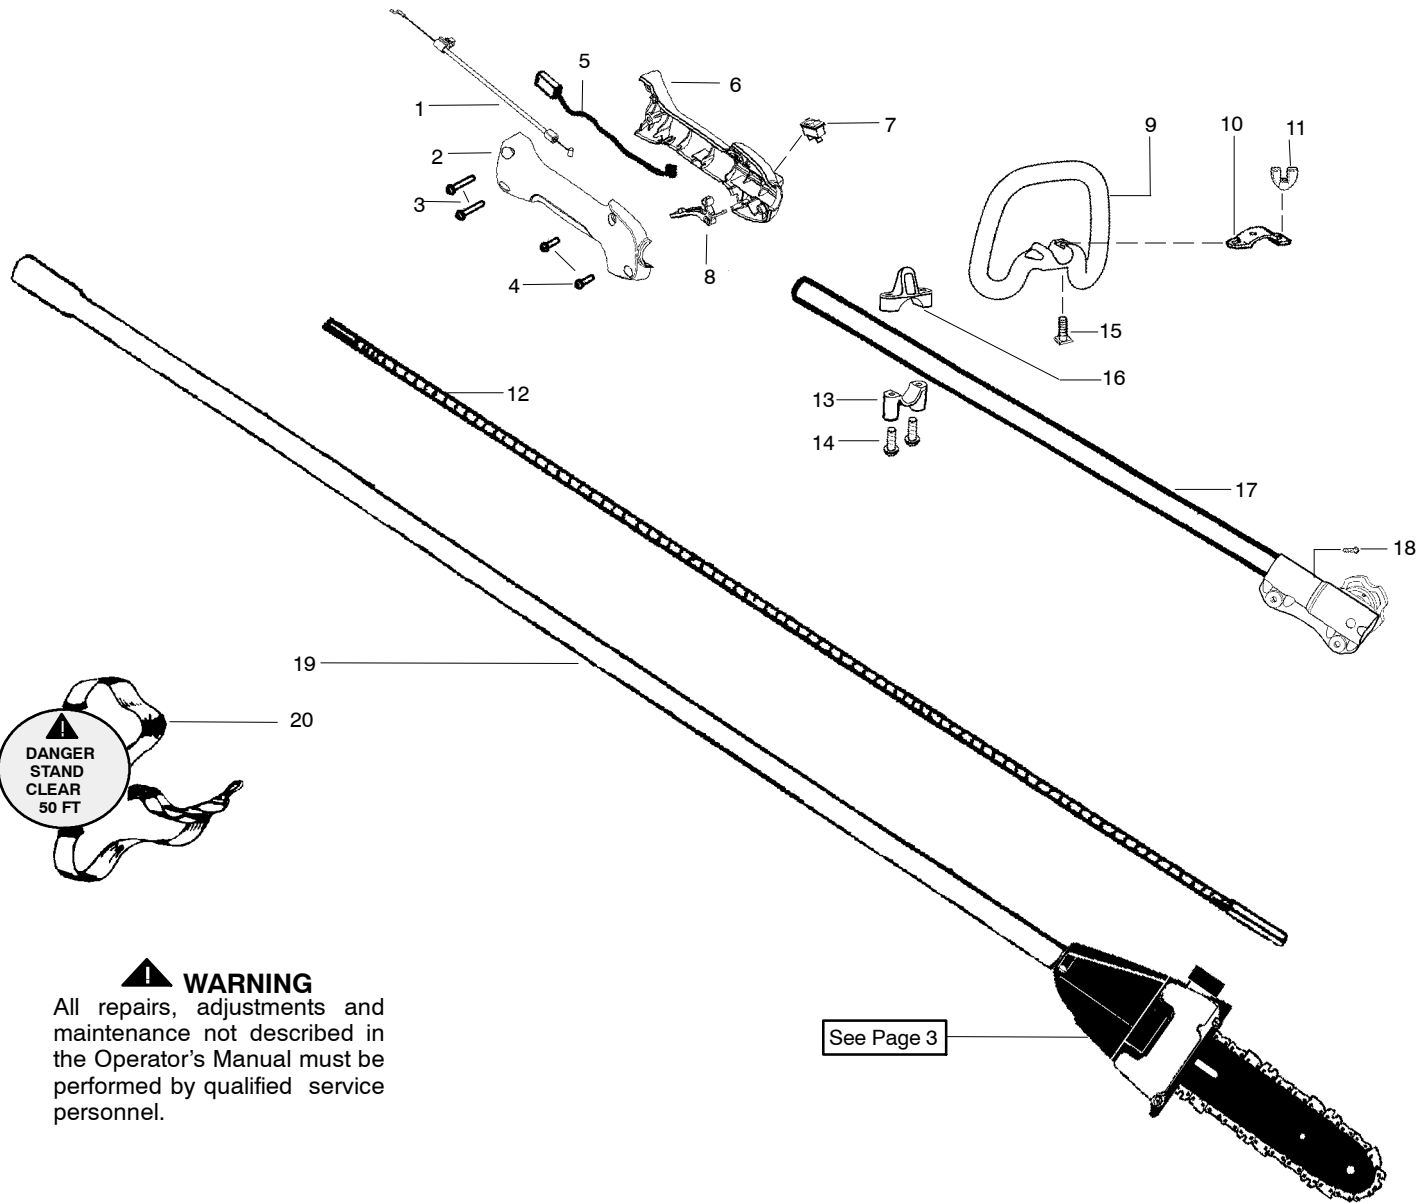

TYPE 2

▲ WARNING

All repairs, adjustments and maintenance not described in the Operator's Manual must be performed by qualified service personnel.

See Page 3

Ref.	Part No.	Description	Ref.	Part No.	Description	Ref.	Part No.	Description
2.	530059759	Assy-Throttle Cable	11	530016152	Wingnut			
2.	530057541	Hsg.-Throttle right	12.	530056570	Flex-Lower			Not Shown
3.	530016406	Screw.	13.	530057987	Clamp-Lower			
4.	530015814	Screw	14.	530015940	Screw			
5.	530054183	Assy-Wire	15.	530015820	Bolt		115260726	Manual
6.	530059760	Hsg. - Throttle left	16.	530057986	Clamp-Upper		530150031	Att. - Hanger (90 deg)
7.	545030601	Kit-Switch	17.	530071936	Kit-Upper Shaft (Incl. 18, flex)		545167703	Decal-Upper Shaft
8.	545077601	Trigger					545003066	Decal-Warning pruner
9.	530059101	Assy-Handle (Incl. 10,11,15)	18.	530016344	Screw			
10.	530059185	Clamp-Handle	19.	545008090	Assy-Driveshaft			
			20.	530094408	Assy-Shoulder Strap			

✓ = NEW PART NUMBER FOR THIS IPL

* = REFER TO THE SERVICE REFERENCE INDICATED FOR MORE INFORMATION. (LOCATED AT END OF IPL)