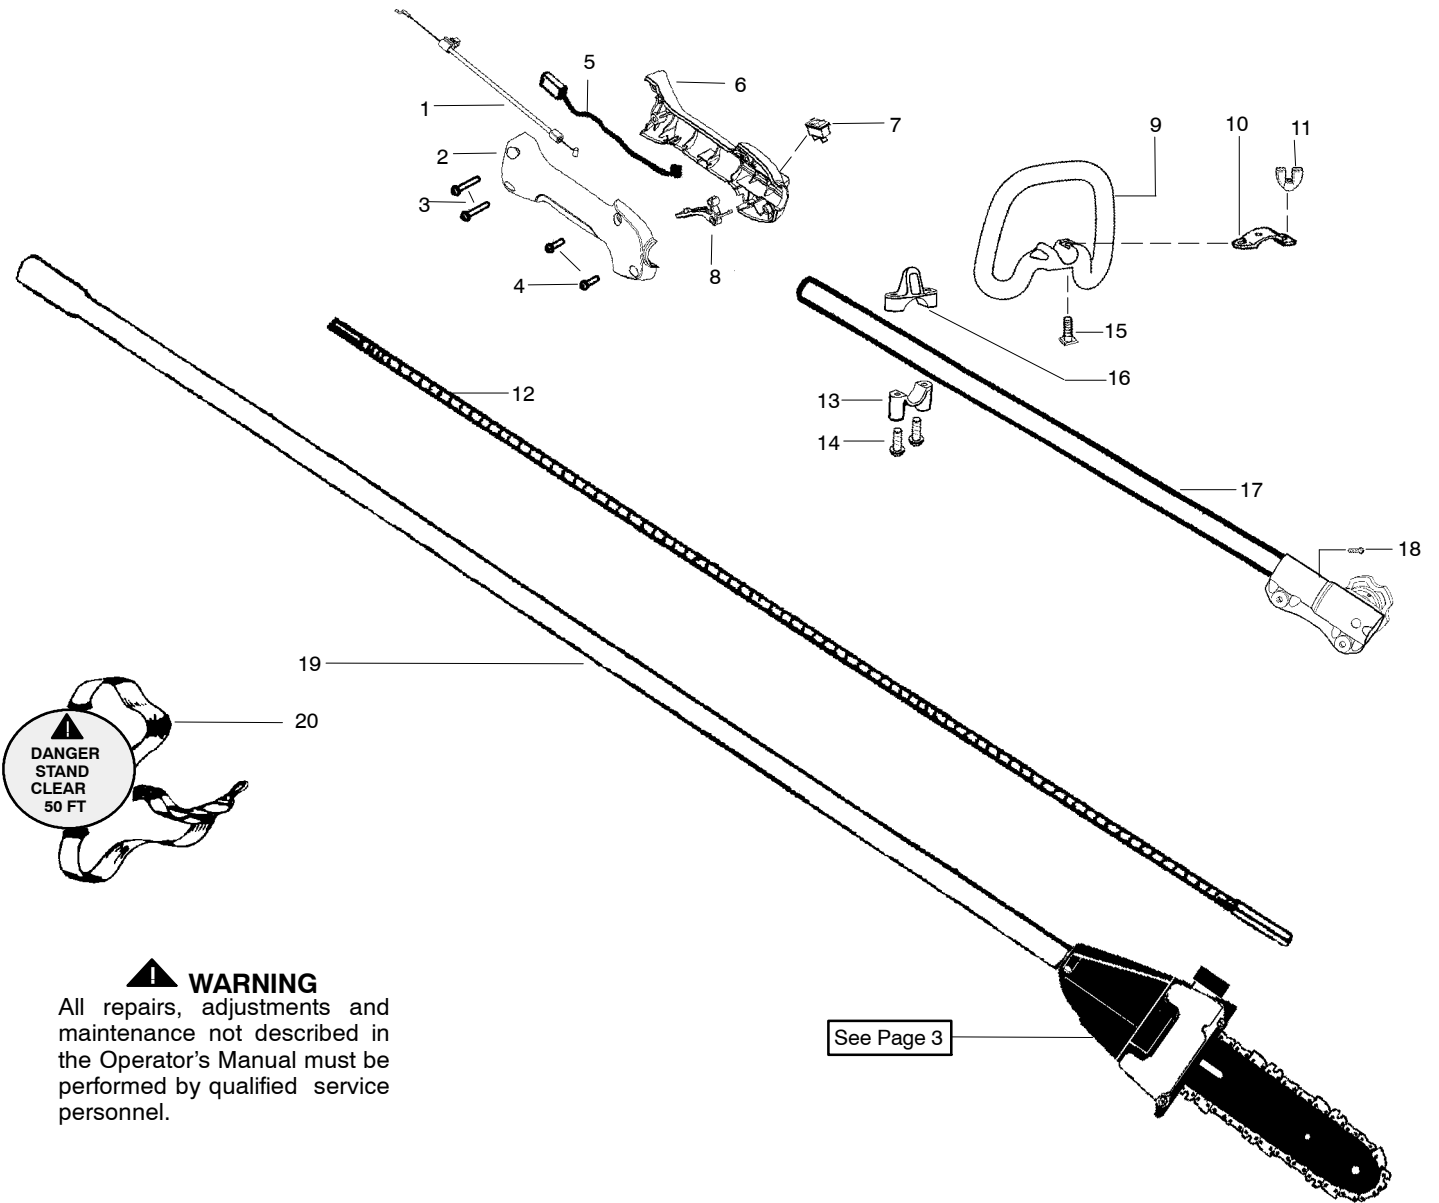

## TYPE 1

**⚠ WARNING**

All repairs, adjustments and maintenance not described in the Operator's Manual must be performed by qualified service personnel.

See Page 3

Ref.	Part No.	Description	Ref.	Part No.	Description	Ref.	Part No.	Description
1.	530059759	Assy-Throttle Cable	11.	530016152	Wingnut			
2.	530057541	Hsg.-Throttle right	12.	530056570	Flex-Lower			Not Shown
3.	530016406	Screw.	13.	530057987	Clamp-Lower			
4.	530015814	Screw	14.	530015940	Screw			
5.	530054183	Assy-Wire	15.	530015820	Bolt		545186745	Manual
6.	530059760	Hsg. - Throttle left	16.	530057986	Clamp-Upper		530150031	Att. - Hanger (90 deg)
7.	530069572	Kit-Switch	17.	530071936	Kit-Upper Shaft (Incl. 18, flex)		545167703	Decal-Upper Shaft
8.	545077601	Trigger					545003066	Decal-Warning pruner
9.	530059101	Assy-Handle (Incl. 10,11,15)	18.	530016344	Screw			
10.	530059185	Clamp-Handle	19.	545008090	Assy-Driveshaft			
			20.	530094408	Assy-Shoulder Strap			

Ref.	Part No.	Description	Ref.	Part No.	Description	Ref.	Part No.	Description
1.	545008090	Assy-Driveshaft	14.	530016133	Bolt-Bar	27.	530056524	Fitting-Oil Line
2.	530071647	Kit-Sprocket Assy. (incl. 3,4,5)	15.	530056513	Hsg.-Upper (incl. #14)	28.	530021160	Intake-Oil Line
3.	530056521	Washer	16.	530016284	Nut	29.	530037821	Filter-Oil
4.	530056520	Sprocket	17.	530071646	Kit-Gear Assy	30.	530053072	Cap-Oil
5.	530056563	Retainer-Sprocket	18.	530056514	Hsg.-Lower	31.	530030189	Plug-Oil Filter
6.	530057100	Assy-Bar Clamp (incl. #8)	19.	530016312	Screw	32.	530015843	Screw
7.	530015917	Nut-Bar Mounting	20.	530015805	Screw-Align	33.	530031163	Wrench-Bar
8.	530069611	Kit-Bar Adjust (incl. 9,10)	21.	530015886	Screw			
9.	530015826	Pin-Bar Adjust	22.	530071645	Kit-Oil Assy (incl. 23,24,25)			
10.	530038593	Retainer-Bar Adjust	23.	530053764	Assy-Bar Plunger			
11.	952051549	Accy.-Chain-8"	24.	530053765	Barrel			
12.	530044908	Bar-8"	25.	530056522	Block-Oil			
13.	530056523	Plate-Bar pad	26.	530056528	Assy-Oil Tank (incl. 27,28,29,30,31)			