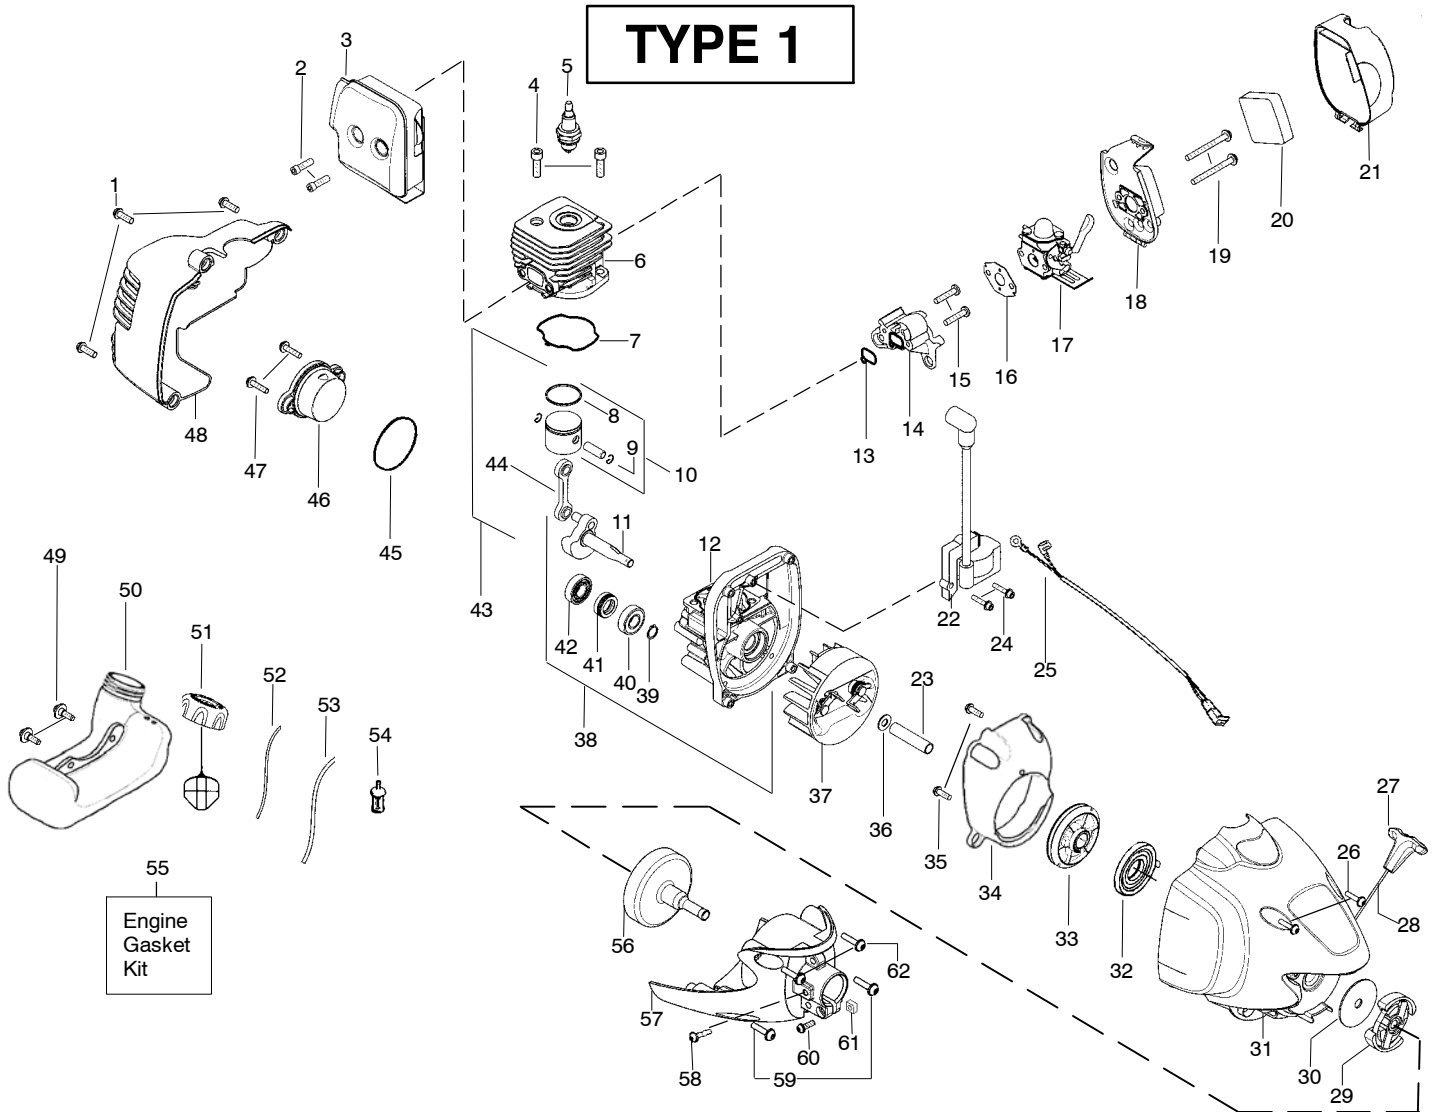

Note: Illustration may differ from actual model due to design changes

Ref.	Part No.	Description	Ref.	Part No.	Description	Ref.	Part No.	Description
1.	530015880	Screw	21.	530057545	Cover-Air Box	44.	530069945	Kit-Conn. Rod
2.	530058982	Bolt-Muffler	22.	530035505	Ignition Module	45.	530071750	O-Ring-C'case (kit)
3.	530057863	Assy-Muffler/Shield (Incl. 2)	23.	530059758	Spacer-Flywheel	46.	530057954	Assy-Plug (incl.45)
4.	530015953	Screw-Cylinder	24.	530016357	Screw	47.	530016386	Screw
5.	952030249	Spark Plug (RCJ 6Y)	25.	545015601	Assy-Switch wire	48.	530057539	Shroud-Rear
6.	530012541	Cylinder	26.	530016386	Screw	49.	530016445	Retainer-Tank Screw
7.	530071750	Seal-Cylinder (kit)	27.	530054834	Handle-Starter	50.	545103702	Assy-Fuel Tank (incl. filter, lines & fuel cap)
8.	530055120	Piston Ring	28.	545050409	Kit - Rope	51.	530057973	Assy-Fuel Cap
9.	530015162	Retainer-Piston Pin	29.	530055122	Assy-Clutch	52.	530069247	Kit-Fuel Line (Small)
10.	530071833	Kit - Piston (Incl. 8, 9)	30.	530094189	Washer-Clutch	53.	530069216	Kit-Fuel Line (Large)
11.	530012579	Assy-Crankshaft	31.	545016004	Assy.-Fan Hsg	54.	530095646	Assy-Fuel Pickup
12.	530012582	Assy-Crankcase (Incl. 40,41,42)	32.	545054901	Spring-Starter	55.	530071750	Kit-Engine Gasket (Incl. 7,13,16,45)
13.	530071750	Seal-Cyl/Carb.(kit)	33.	545050407	Kit-Starter Pulley	56.	530150247	Assy-Clutch Drum
14.	530057547	Adapter-Carb.	34.	545080601	Baffle	57.	545077301	Assy-Clutch Cover (Incl. 60,61)
15.	530016441	Screw	35.	530015880	Screw	58.	530016319	Screw-Align
16.	530071750	Gasket-Carb. (kit)	36.	530016463	Washer-Clutch Flat	59.	530015772	Screw
17.	530071811	Kit-Carb.(C1U-W19)	37.	530039243	Assy-Flywheel	60.	530016381	Screw 12-24
(Note: Repair kits are not available for this carburetor)			38.	530071951	Assy-C'case & C'shaft (Incl. 11,12,39)	61.	530016382	Nut 12-24
18.	545077501	Air Box	39.	530015941	Retain. Ring-C'shaft	62.	530015814	Screw
19.	530016429	Screw	40.	530055728	Outer Bearing	Not Shown		
20.	530036575	Foam-Air Filter	41.	530019264	Seal-C'shaft	530058709	Bulb-Purge	
			42.	530032125	Inner Bearing			
			43.	530071785	Kit-piston/rod (Incl. 10,44)			

✓ = NEW PART NUMBER FOR THIS IPL

* = REFER TO THE SERVICE REFERENCE INDICATED FOR MORE INFORMATION. (LOCATED AT END OF IPL)