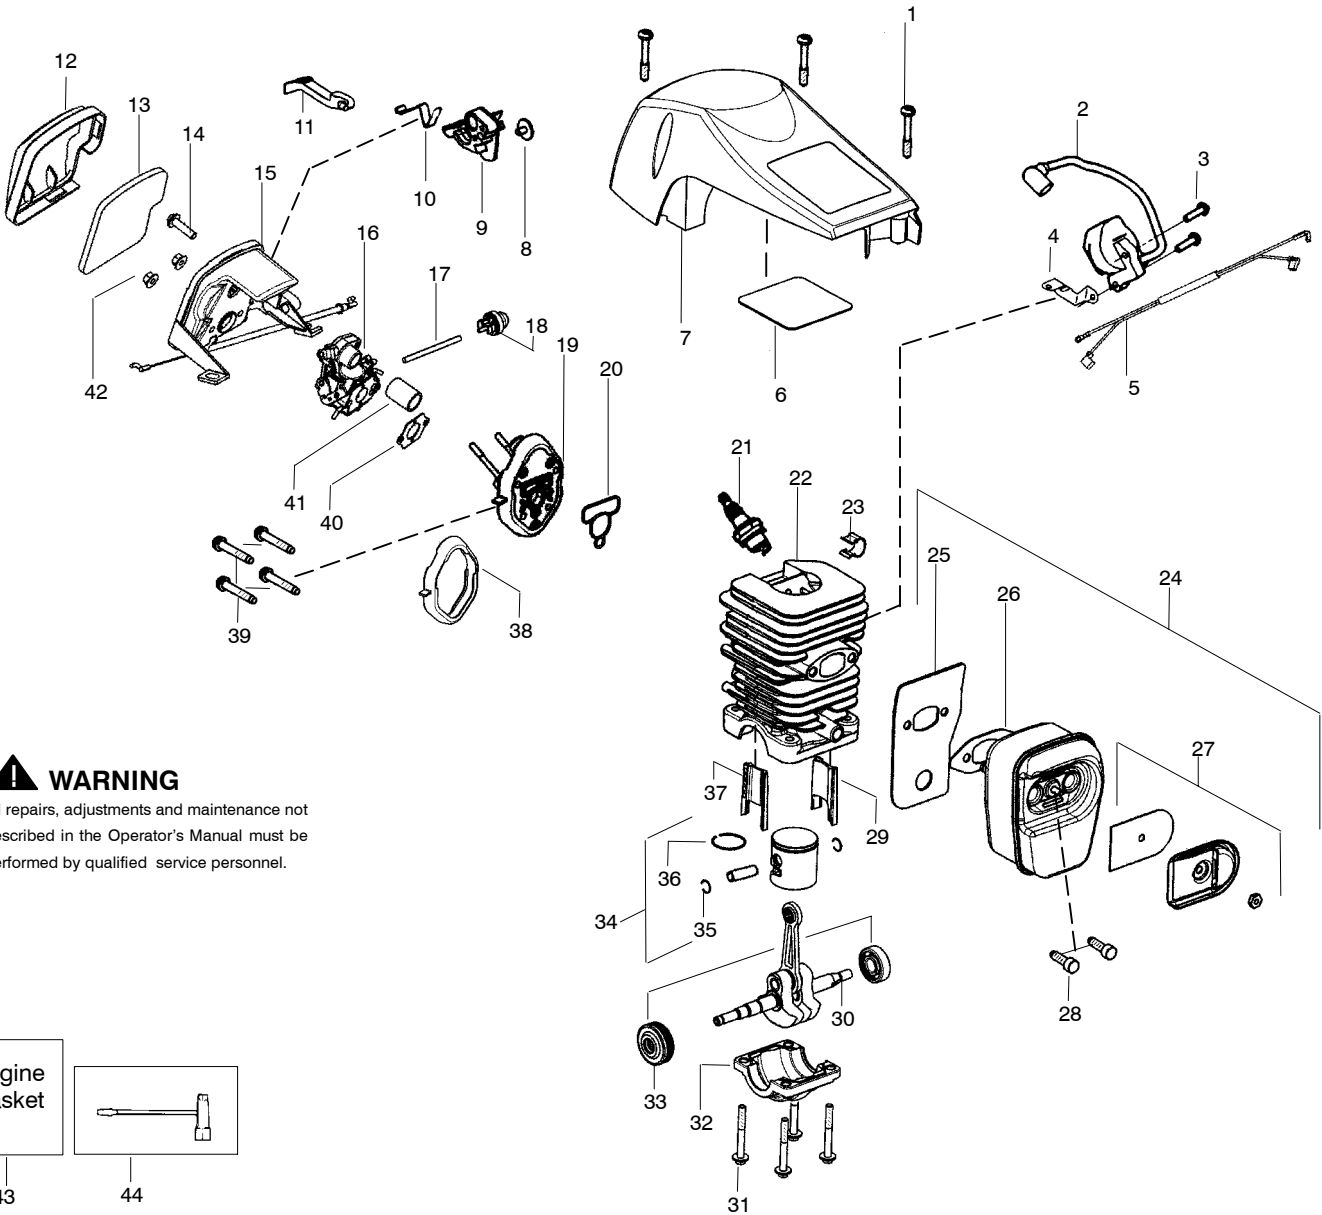

⚠ WARNING
All repairs, adjustments and maintenance not described in the Operator's Manual must be performed by qualified service personnel.

Ref.	Part No.	Description	Ref.	Part No.	Description	Ref.	Part No.	Description
1.	530016153	Screw	19.	530071889	Kit-Carb. Adaptor (Incl. # 20,38,41)	36.	530038729	Ring-Piston
2.	530039232	Module-Ignition	20.	530071894	Gasket-cyl. o-ring (kit)	37.	530057886	Insert-Right (gray)Cyl.
3.	530016432	Screw	21.	952030150	Accy-Spark Plug (RCJ-7Y)	38.	530071894	Seal-Adaptor (kit)
4.	530058661	Strap-Ground	22.	530071885	Kit-Cylinder (Incl. 29,37)	39.	530016426	Screw
5.	530057943	Assy-Wire Harness	23.	530058660	Clip-High Tension Lead	40.	530071894	Gasket-Carb. (kit)
6.	530055698	Reflector-Tape	24.	530071887	Kit-Muffler (Incl. 25-28)	41.	530057926	Tube-Intake
7.	530057872	Shield-Cylinder(Incl.1,6)	25.	530057942	Backplate-Muffler	42.	530016101	Nut-Carb.
8.	530016080	Screw	26.	530071894	Gasket-Muffler (kit)	43.	530071894	Kit-Gasket (Incl. 20,26,38,40)
9.	530057891	Lever-Ignition Switch	27.	530071886	Kit-Spark Arrestor	44.	530031135	Scrench
10.	530057908	Spring-Ignition Switch	28.	530016338	Bolt-Muffler			Not Shown
11.	530059399	Knob-Choke	29.	530057885	Insert-Left (black) Cyl.			
12.	530059001	Cover-Air Filter	30.	530012537	Assy-Crankshaft/Rod Bolt			
13.	530057869	Filter-Air	31.	530016417	Bolt			
14.	530016425	Screw	32.	530057941	Cap-Crankcase			
15.	530150029	Housing-Air Filter w/cable	33.	530056363	Assy-Bearing/Seal	530165555-01		Manual-Operator
16.	---	Carburetor	34.	530071882	Kit-Piston (Incl. 35,36)	530059905-01		Decal-Warning
	530035590	Zama W26	35.	530015697	Retainer-Piston Pin			
17.	530069247	Kit-Fuel Line (Small)						
18.	530047721	Bulb-Purge "snap-in"						

✓ = NEW PART NUMBER FOR THIS IPL   * = REFER TO THE SERVICE REFERENCE INDICATED FOR MORE INFORMATION. (LOCATED AT END OF IPL)