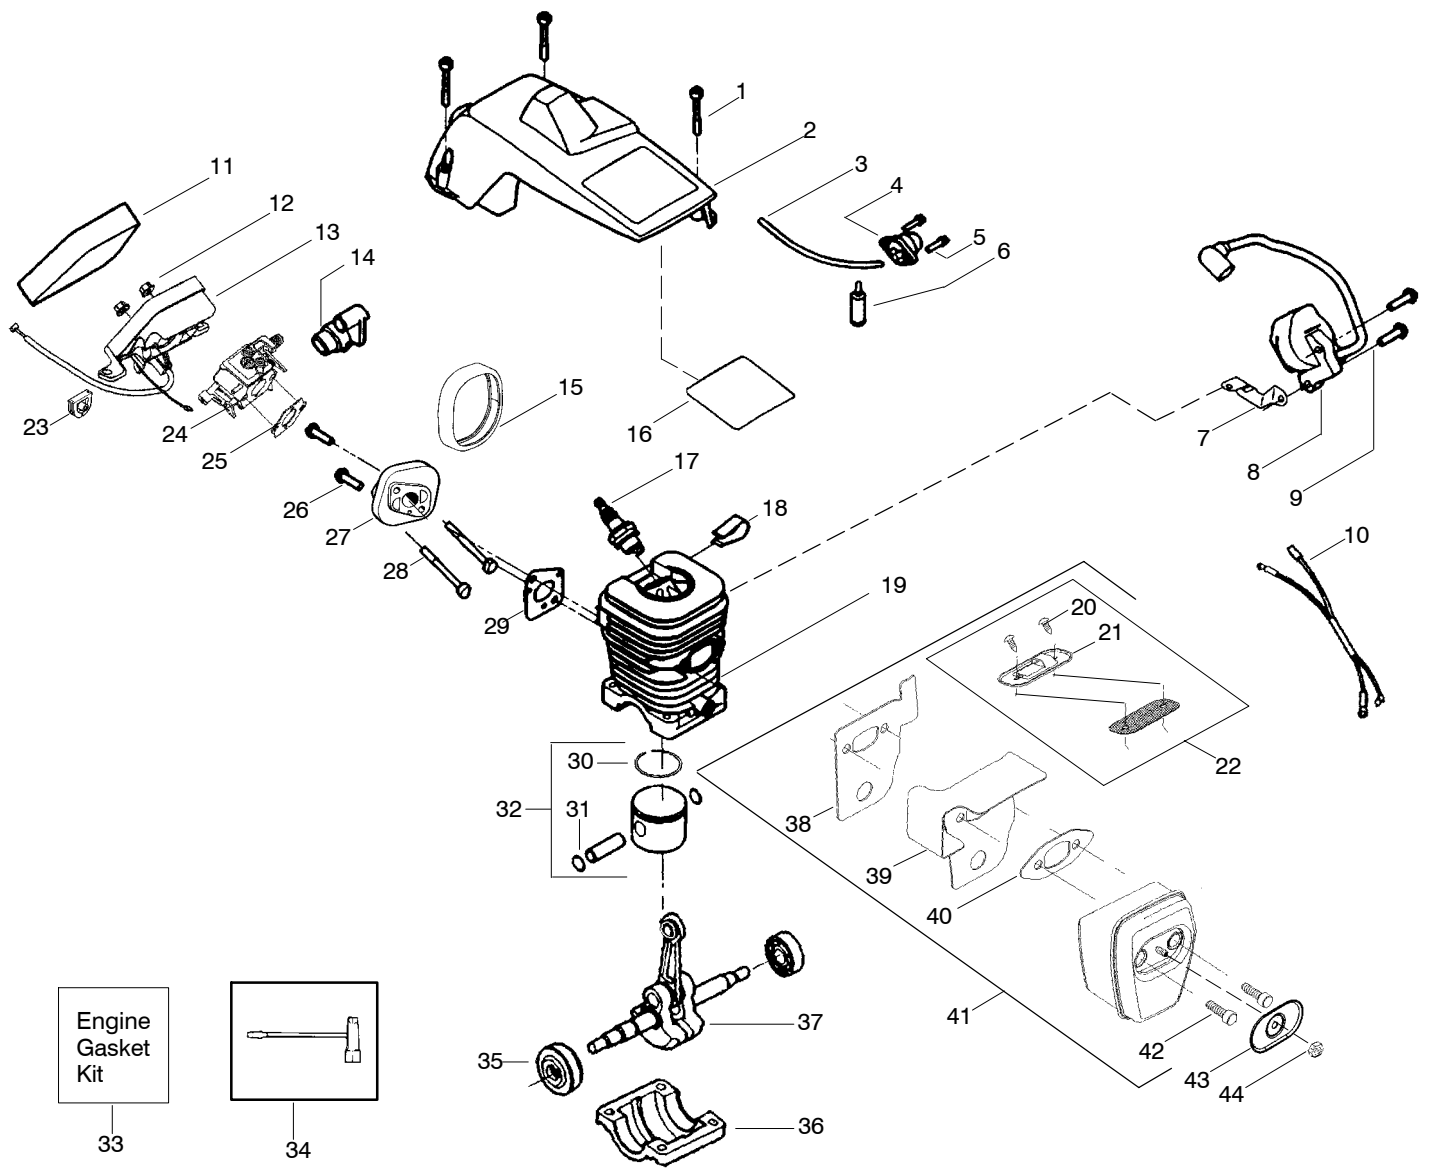

Ref.	Part No.	Description	Ref.	Part No.	Description	Ref.	Part No.	Description
1.	530016153	Screw	19.	530012552	Cylinder	34.	530031135	Scrench
2.	530055638	Assy-Cylinder Shield (includes # 16)	20.	530016351	Screw-Outlet cover	35.	530056363	Assy-Seal & Bearing
3.	530069247	Kit-Fuel Line (Small)	21.	530054883	Cover - Outlet	36.	530037935	Cap-Crankcase
4.	530071835	Kit-Purge Bulb (incl.#5)	22.	530071413	Kit-Spark Arrestor (Incl. 20,21)	37.	530047062	Assy-Crankshaft
5.	530015780	Screw	23.	530047631	Grommet-Throttle Cable	38.	530054885	Backplate
6.	530095646	Assy-Fuel Pick-up	24.	---	Kit-Carburetor	39.	530054880	Guide-Outlet
7.	530047442	Strap-Ground		530071820	Zama (W-20)	40.	530069608	Gasket-Muffler(kit)
8.	530039198	Ignition Module		530071821	Walbro (WT-662)	41.	530054886	Assy-Muffler (Incl. 38-40,42)
9.	530015814	Screw	25.	530069608	Gasket-Carb. (kit)	42.	530016338	Bolt-Muffler
10.	530057475	Assy-Wire Harness	26.	530016386	Screw	43.	530055586	Cover-Bolt
11.	530037793	Foam-Air Filter	27.	530049700	Carb. Adapter	44.	530016359	Nut-Brass
12.	530016101	Nut	28.	530016187	Screw			Not Shown
13.	530057702	Assy-Air Box	29.	530069608	Gasket- Adaptor(kit)			
14.	530035526	Grommet-Carb Adjust	30.	530038729	Ring-Piston			
15.	530054144	Seal-Carb Adapter	31.	530015697	Retainer-Piston Pin		545123649	Manual
16.	530055698	Reflector-Heat	32.	530069719	Kit-Piston (Incl. 30 & 31)		530057757	Decal-Warning
17.	952030150	Spark Plug (RCJ-7Y)	33.	530069608	Kit-Engine Gasket (Incl. 25, 29 & 40)		530059229	Decal-Start Inst.
18.	530016136	Clip-High Tension Lead						

↙ = NEW PART NUMBER FOR THIS IPL   ★ = REFER TO THE SERVICE REFERENCE INDICATED FOR MORE INFORMATION. (LOCATED AT END OF IPL)