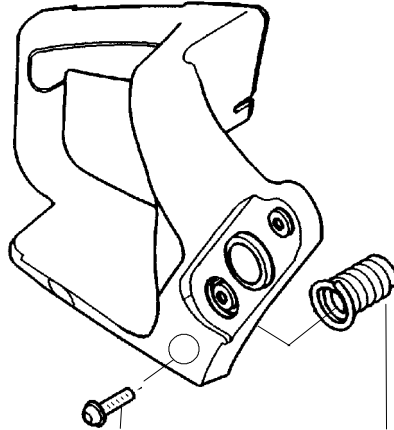

PARTS LIST NO. 530164718		Poulan PRO® PARTS LIST	CHAIN SAW MODEL(s) SM4018	
DATE 11/29/06	Replaces 530164718 - 9/14/06		Note: Illustration may differ from actual model due to design changes	PAGE NO. 3

★★★★★ **Service Reference** ★★★★★

Note: Due to product improvements, your unit may have been built with or without the spring and screw shown below. If your unit does not have this spring and screw, no action is required. If your unit does have the spring and screw, please order the part numbers listed below.

530015814
Screw

530053274
Assy-Isolator Spring