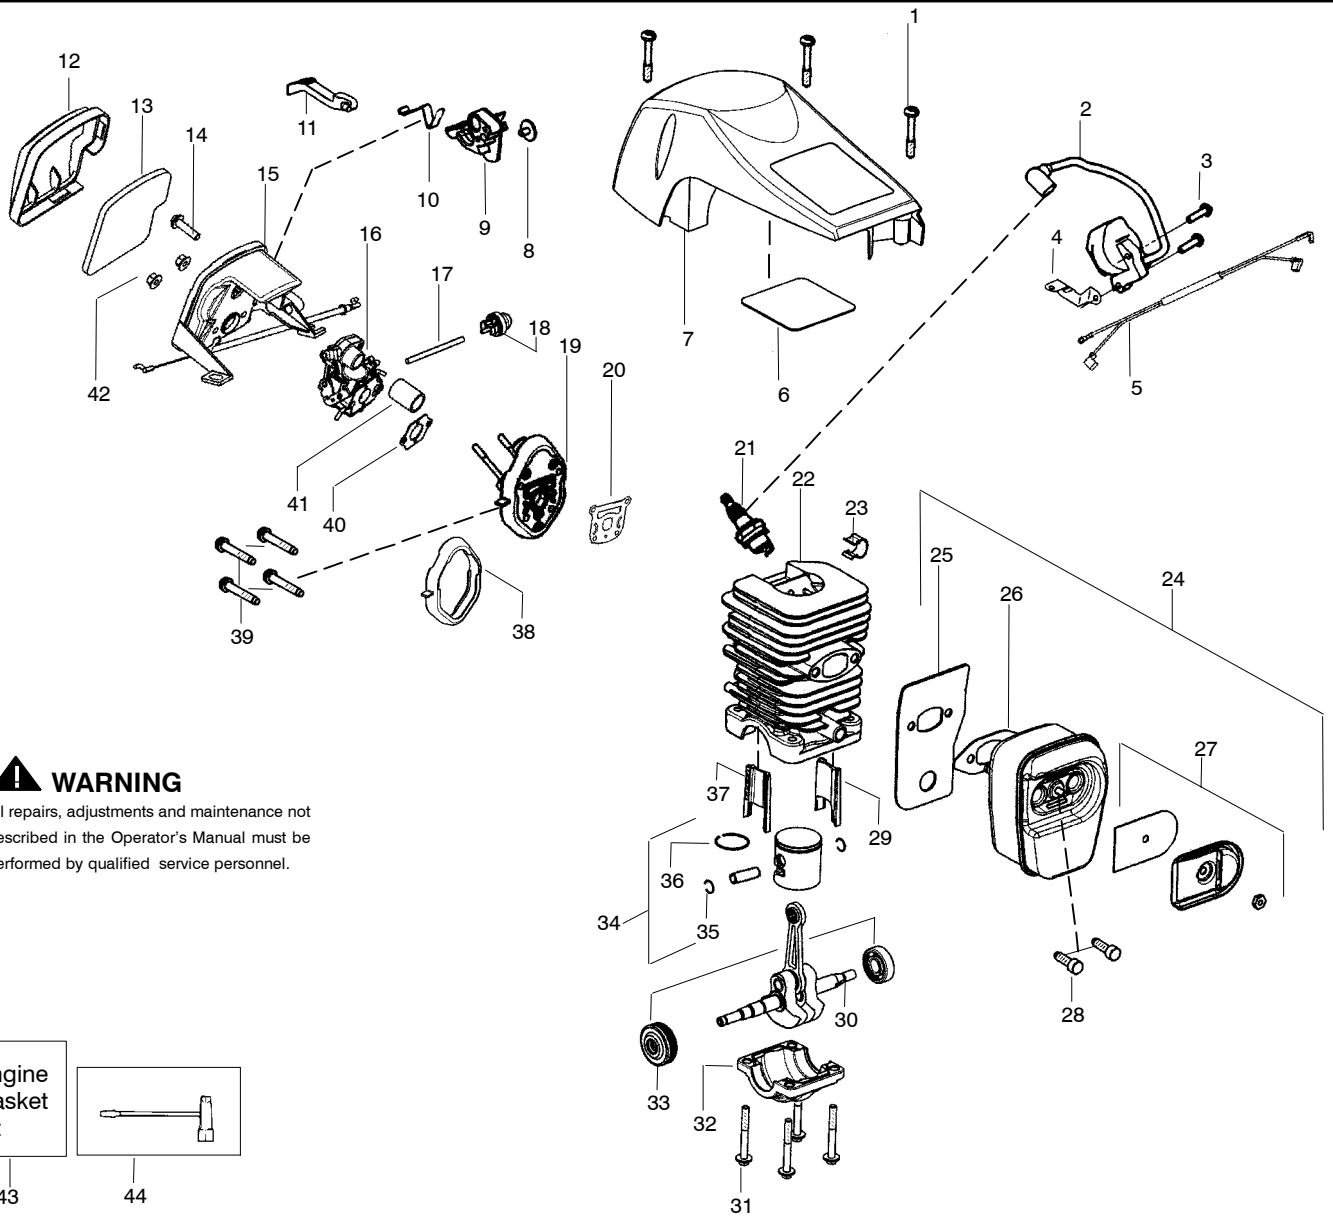

⚠ WARNING

All repairs, adjustments and maintenance not described in the Operator's Manual must be performed by qualified service personnel.

Ref.	Part No.	Description	Ref.	Part No.	Description	Ref.	Part No.	Description
1.	530016153	Screw	19.	530071889	Kit-Carb. Adaptor (Incl. # 20,38,41)	36.	530038729	Ring-Piston
2.	545115801	Module-Ignition	20.	530071894	Gasket-cyl. (kit)	37.	545015401	Insert-Right (gray)Cyl.
3.	530016432	Screw	21.	952030150	Accy-Spark Plug (RCJ-7Y)	38.	530071894	Seal-Adaptor (kit)
4.	530058661	Strap-Ground	22.	530071884	Kit-Cylinder (Incl. 29,37)	39.	530016426	Screw
5.	530057943	Assy-Wire Harness	23.	530058660	Clip-High Tension Lead	40.	530071894	Gasket-Carb. (kit)
6.	530055698	Reflector-Tape	24.	545006007	Kit-Muffler (Incl. 25,26,27,28)	41.	530057926	Tube-Intake
7.	530057872	Shield-Cylinder(Incl.1,6)	25.	530057942	Backplate-Muffler	42.	530016101	Nut-Carb.
8.	530016080	Screw	26.	530071894	Gasket-Muffler (kit)	43.	530071894	Kit-Gasket (Incl. 20,26,38,40)
9.	530057891	Lever-Ignition Switch	27.	545006056	Kit-Spark Arrestor	44.	530031135	Scrench
10.	530057908	Spring-Ignition Switch	28.	530016338	Bolt-Muffler			Not Shown
11.	530059399	Knob-Choke	29.	545015301	Insert-Left (black) Cyl.	↙	545186807	Manual-Operator
12.	530059001	Cover-Air Filter	30.	530150392	Assy-Crankshaft/Rod		530059905	Decal-Warning
13.	530057869	Filter-Air	31.	530016417	Bolt			
14.	530016425	Screw	32.	530057941	Cap-Crankcase			
15.	545046901	Housing-Air Filter w/cable	33.	530056363	Assy-Bearing/Seal			
16.	---	Carburetor	34.	530071883	Kit-Piston (Incl. 35,36)			
	545070601	Zama W26B (Incl. 18)	35.	530015697	Retainer-Piston Pin			
17.	530069247	Kit-Fuel Line (Small)						
18.	530047721	Bulb-Purge "snap-in"						

↙ = NEW PART NUMBER FOR THIS IPL

★ = REFER TO THE SERVICE REFERENCE INDICATED FOR MORE INFORMATION. (LOCATED AT END OF IPL)