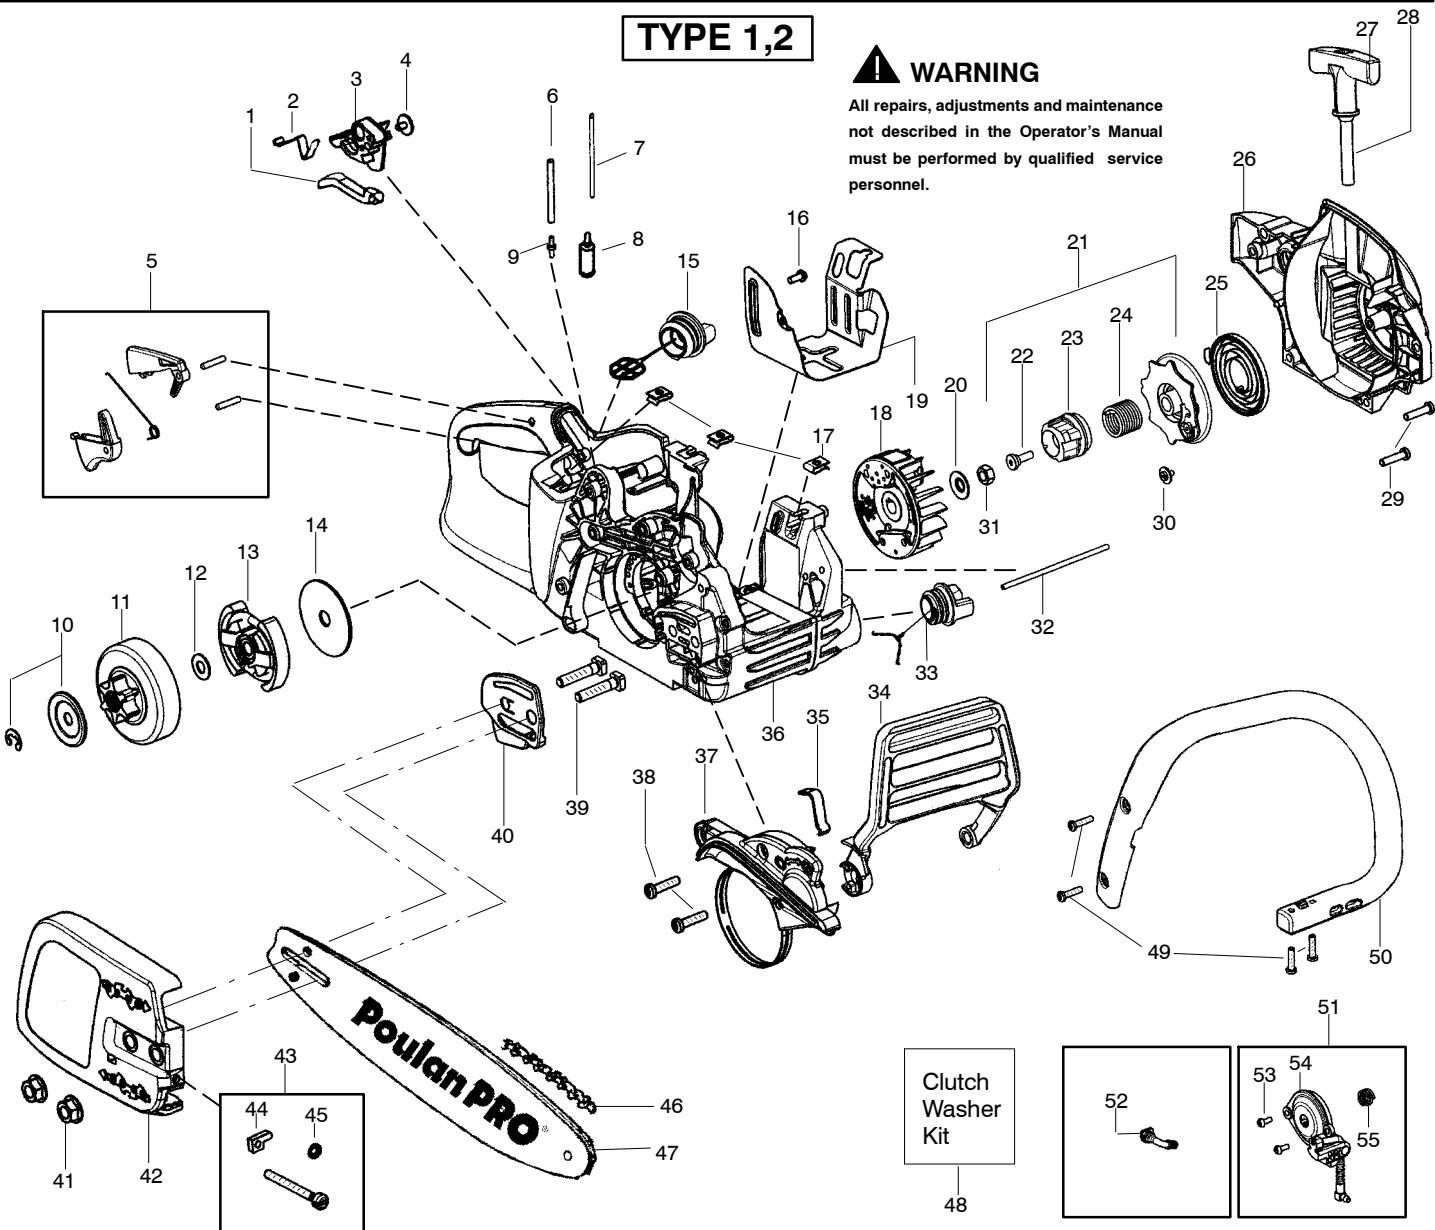

TYPE 1,2

⚠ WARNING

All repairs, adjustments and maintenance not described in the Operator's Manual must be performed by qualified service personnel.

Ref.	Part No.	Description	Ref.	Part No.	Description	Ref.	Part No.	Description
1.	530057893	Knob-Choke	22.	530021179	Screw-Shoulder	40.	530057910	Plate-Bar
2.	530057908	Spring-Ign. Switch	23.	530059677	Hub-EPS	41.	530015917	Nut-Bar
3.	530057891	Lever-Ign. Switch	24.	530021180	Spring-EPS	42.	545039803	Assy-Clutch Cover (Incl. # 43)
4.	530016080	Screw	25.	530042095	Spring-Starter	43.	530069611	Kit-Bar Adjust (Incl. 44,45)
5.	530071888	Kit-Trigger/Lockout	26.	545039603	Housing-Fan	44.	530015826	Pin-Bar Adjust
6.	530069216	Kit-Fuel Line (Large)	27.	545006108	Handle-Starter	45.	530038593	Retainer-Bar Adjust
7.	530069247	Kit-Fuel Line (Small)	28.	530069232	Kit-Rope	46.	952051338	Accy-18" Chain
8.	530095649	Assy-Fuel Pick Up	29.	530016432	Screw	47.	952044689	Accy-18" Bar
9.	530023877	Fitting-Fuel line	30.	530016080	Screw	48.	530071945	Kit-Clutch Washer (Incl. 10,12)
10.	530071945	Kit-Clutch Washer	31.	530016134	Nut-Flywheel	49.	530016432	Screw
11.	530057905	Assy-Clutch Drum 3/8"	32.	530058786	Assy-Oil Vent	50.	530057888	Handle-Front
12.	530071945	Kit-Clutch Washer	33.	530057236	Assy-Oil Cap w/ret.	51.	530071891	Kit-Oil Pump (Incl. 53,54,55)
13.	530057907	Assy-Clutch	34.	530057897	Handguard	52.	530057924	Assy-Oil Pick Up
14.	530016419	Washer-Large Clutch	35.	530016416	Spring-Handguard	53.	530016064	Screw
15.	530047192	Assy-Fuel Cap w/ret	36.	545028302	Assy-Chassis (Incl. 5,6,7,8,9,15,16,17,19,33,35,39)	54.	530057931	Assy-Oil Pump
16.	530016064	Screw				55.	530037820	Gear-Worm
17.	530015922	Nut-"U" type speed	37.	530071893	Kit-Chainbrake			
18.	530059635	Assy-Flywheel	38.	530016432	Screw			
19.	530057911	Shield-Heat	39.	530016133	Bolt-Bar			
20.	530015127	Washer-Flywheel						
21.	530071966	Kit-EPS Starter Pulley (Incl. 22,23,24,30)						