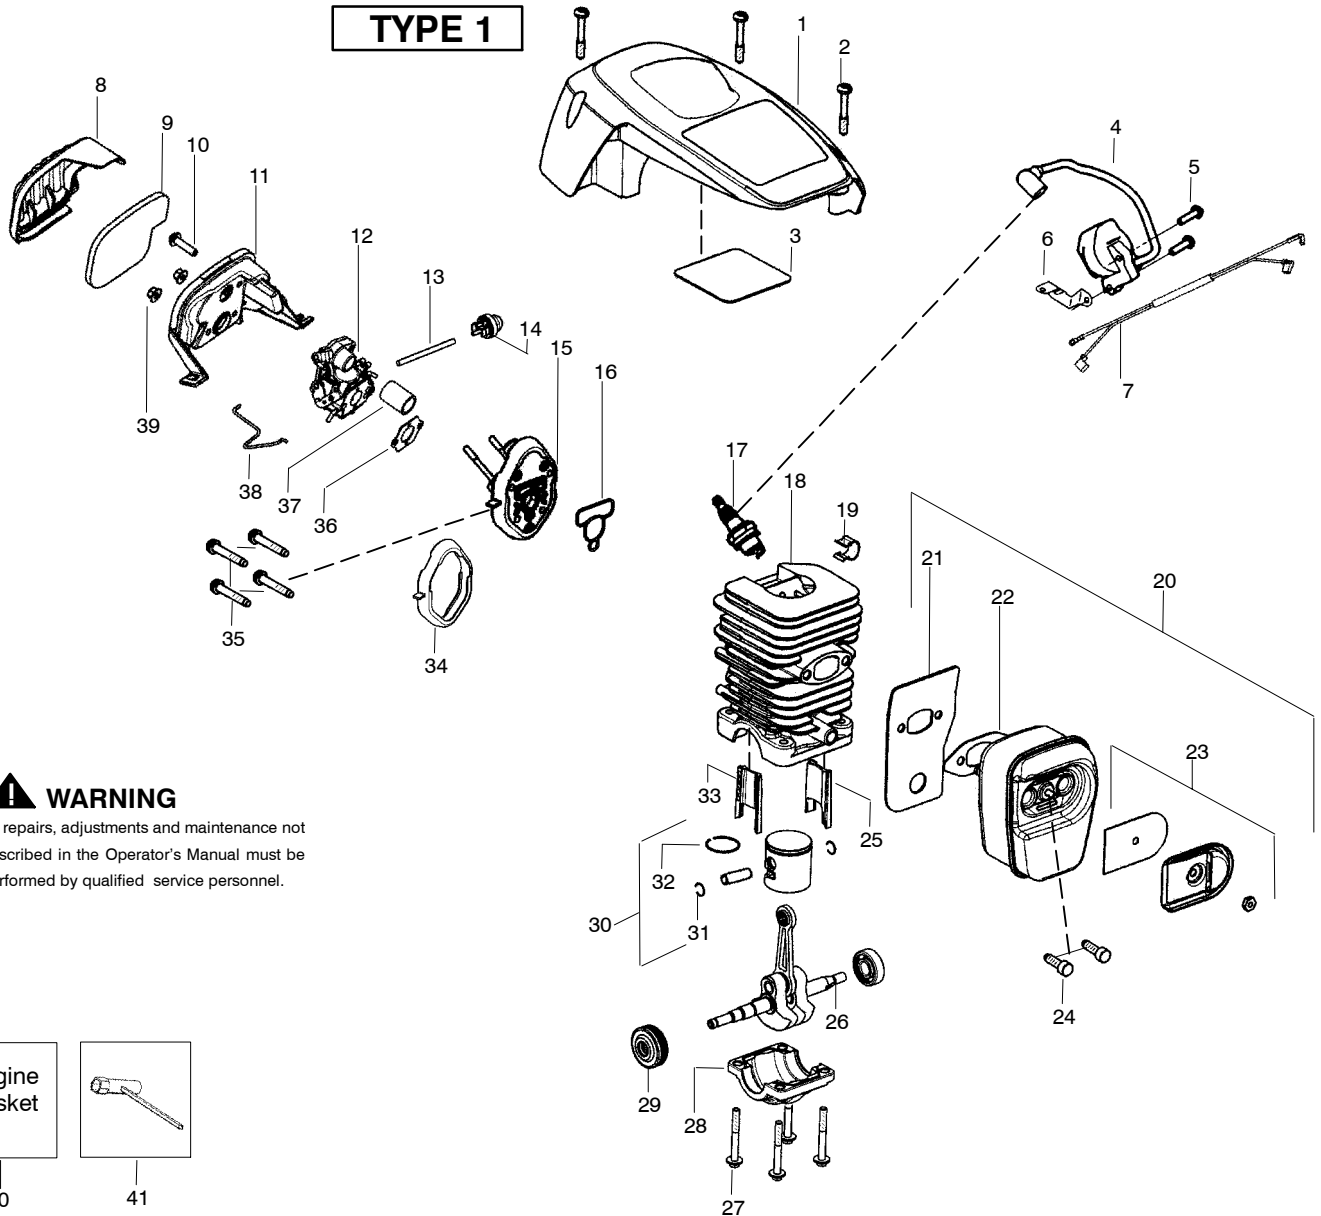

TYPE 1

⚠ WARNING

All repairs, adjustments and maintenance not described in the Operator's Manual must be performed by qualified service personnel.

Ref.	Part No.	Description	Ref.	Part No.	Description	Ref.	Part No.	Description
1.	530058837	Shield-Cylinder (incl. #3)	16.	530071894	Gasket-cyl. o-ring (kit)	32.	530038729	Ring-Piston
2.	530016153	Screw	17.	952030150	Accy-Spark Plug (RCJ-7Y)	33.	530057886	Insert-Right (gray) Cyl.
3.	530059006	Reflector-Tape	18.	530071884	Kit-Cylinder (Incl. 25,33)	34.	530071894	Seal-Adaptor (kit)
4.	530039238	Module - Ignition	19.	530016136	Clip-High Tension Lead	35.	530016426	Screw
5.	530016432	Screw	20.	530071887	Kit-Muffler (Incl. 21,22,23,24)	36.	530071894	Gasket-Carb. (kit)
6.	530047442	Strap-Ground	21.	530057942	Backplate-Muffler	37.	530057926	Tube-Intake
7.	530057943	Assy-Wire Harness	22.	530071894	Gasket-Muffler (kit)	38.	530057909	Wire-Throttle
8.	530058687	Cover-Air Filter	23.	530071886	Kit-Spark Arrestor	39.	530016101	Nut-Carb.
9.	530057925	Filter-Air	24.	530016338	Bolt-Muffler	40.	530071894	Kit-Gasket (Incl. 16,22,34,36)
10.	530016425	Screw	25.	530057885	Insert-Left (black) Cyl.	41.	530031163	Wrench-Bar
11.	530057892	Housing-Air Filter	26.	530012537	Assy-Crankshaft/Rod Bolt			Not Shown
12.	---	Carburetor Zama W-26	27.	530016417	Bolt			
13.	530069247	Kit-Fuel Line (Small)	28.	530057941	Cap-Crankcase			
14.	530047721	Bulb-Purge "snap-in"	29.	530056363	Assy-Bearing/Seal			
15.	530071889	Kit-Carb. Adaptor (Incl. # 16,34,37)	30.	530071883	Kit-Piston (Incl. 31,32)			
			31.	530015697	Retainer-Piston Pin			
							530165399	Manual-Operator
							530059107	Decal-Warning

✓ = NEW PART NUMBER FOR THIS IPL

* = REFER TO THE SERVICE REFERENCE INDICATED FOR MORE INFORMATION. (LOCATED AT END OF IPL)