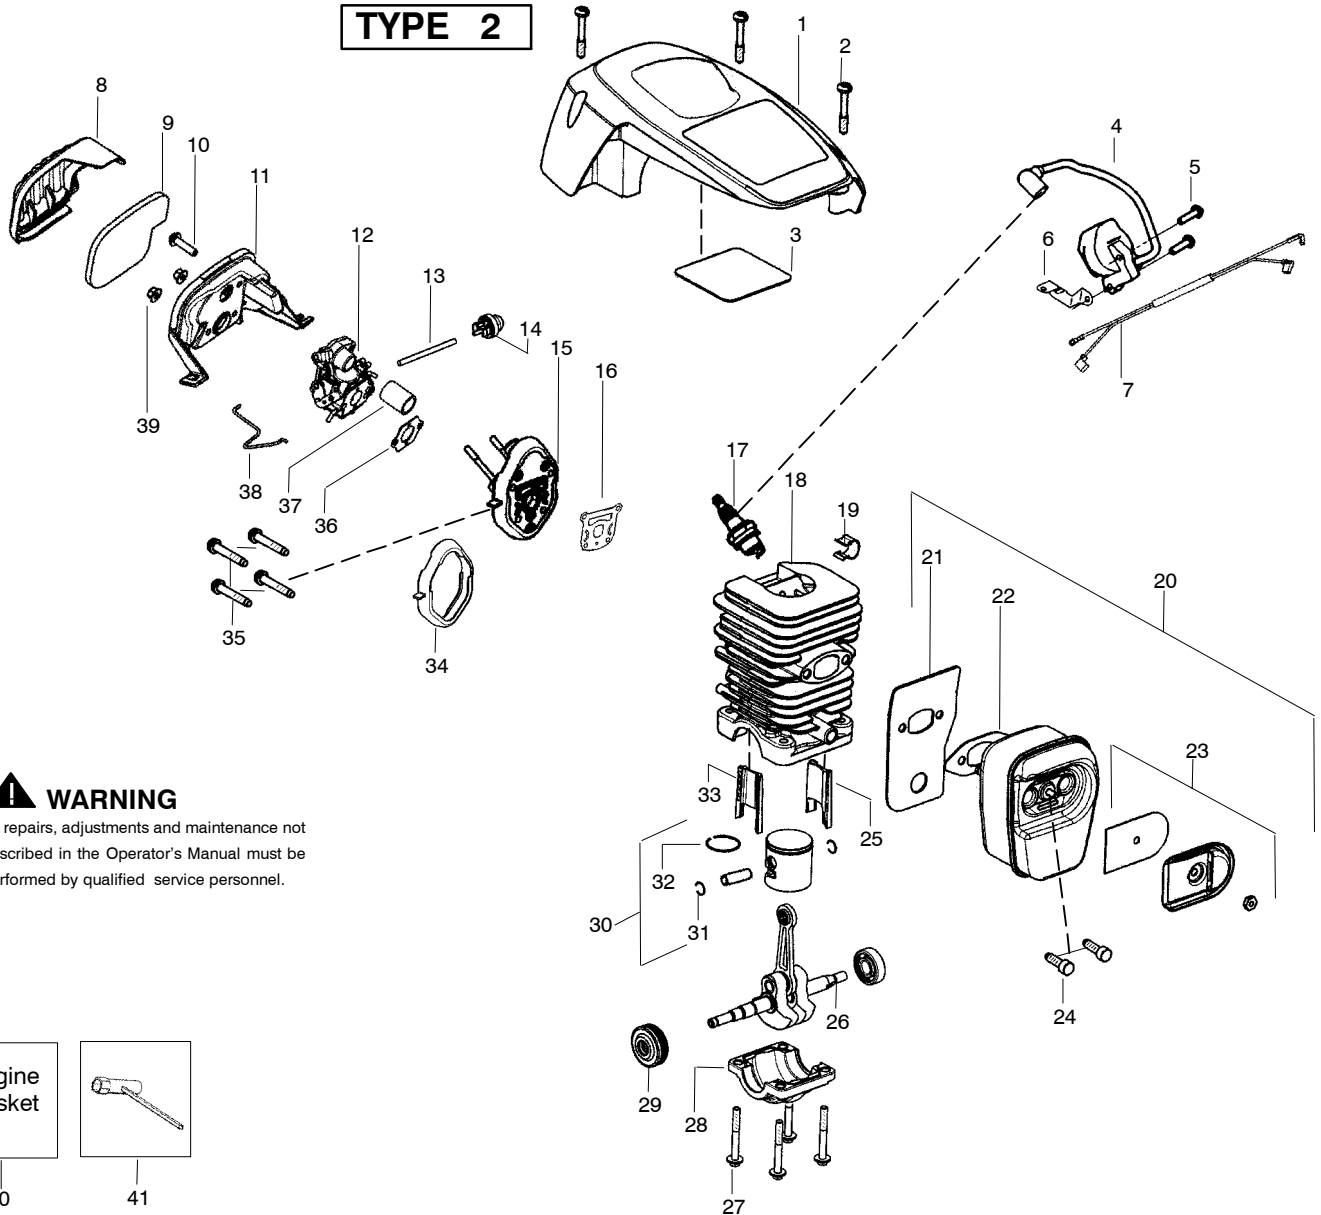

TYPE 1

⚠ WARNING

All repairs, adjustments and maintenance not described in the Operator's Manual must be performed by qualified service personnel.

Ref.	Part No.	Description	Ref.	Part No.	Description	Ref.	Part No.	Description
1.	530058837	Shield-Cylinder (incl. #3)	16.	530071894	Gasket-cyl. o-ring (kit)	32.	530038729	Ring-Piston
2.	530016153	Screw	17.	952030150	Accy-Spark Plug (RCJ-7Y)	33.	530057886	Insert-Right (gray) Cyl.
3.	530059006	Reflector-Tape	18.	530071884	Kit-Cylinder (Incl. 25,33)	34.	530071894	Seal-Adaptor (kit)
4.	530039238	Module - Ignition	19.	530016136	Clip-High Tension Lead	35.	530016426	Screw
5.	530016432	Screw	20.	530071887	Kit-Muffler (Incl. 21,22,23,24)	36.	530071894	Gasket-Carb. (kit)
6.	530047442	Strap-Ground	21.	530057942	Backplate-Muffler	37.	530057926	Tube-Intake
7.	530057943	Assy-Wire Harness	22.	530071894	Gasket-Muffler (kit)	38.	530057909	Wire-Throttle
8.	530058687	Cover-Air Filter	23.	530071886	Kit-Spark Arrestor	39.	530016101	Nut-Carb.
9.	530057925	Filter-Air	24.	530016338	Bolt-Muffler	40.	530071894	Kit-Gasket (Incl. 16,22,34,36)
10.	530016425	Screw	25.	530057885	Insert-Left (black) Cyl.	41.	530031163	Wrench-Bar
11.	530057892	Housing-Air Filter	26.	530012537	Assy-Crankshaft/Rod Bolt			Not Shown
12.	---	Carburetor Zama W-26	27.	530016417	Bolt			
13.	530069247	Kit-Fuel Line (Small)	28.	530057941	Cap-Crankcase			
14.	530047721	Bulb-Purge "snap-in"	29.	530056363	Assy-Bearing/Seal			
15.	530071889	Kit-Carb. Adaptor (Incl. # 16,34,37)	30.	530071883	Kit-Piston (Incl. 31,32)			
			31.	530015697	Retainer-Piston Pin			
							530165399	Manual-Operator
							530059107	Decal-Warning

✓ = NEW PART NUMBER FOR THIS IPL

* = REFER TO THE SERVICE REFERENCE INDICATED FOR MORE INFORMATION. (LOCATED AT END OF IPL)

TYPE 2

⚠ WARNING

All repairs, adjustments and maintenance not described in the Operator's Manual must be performed by qualified service personnel.