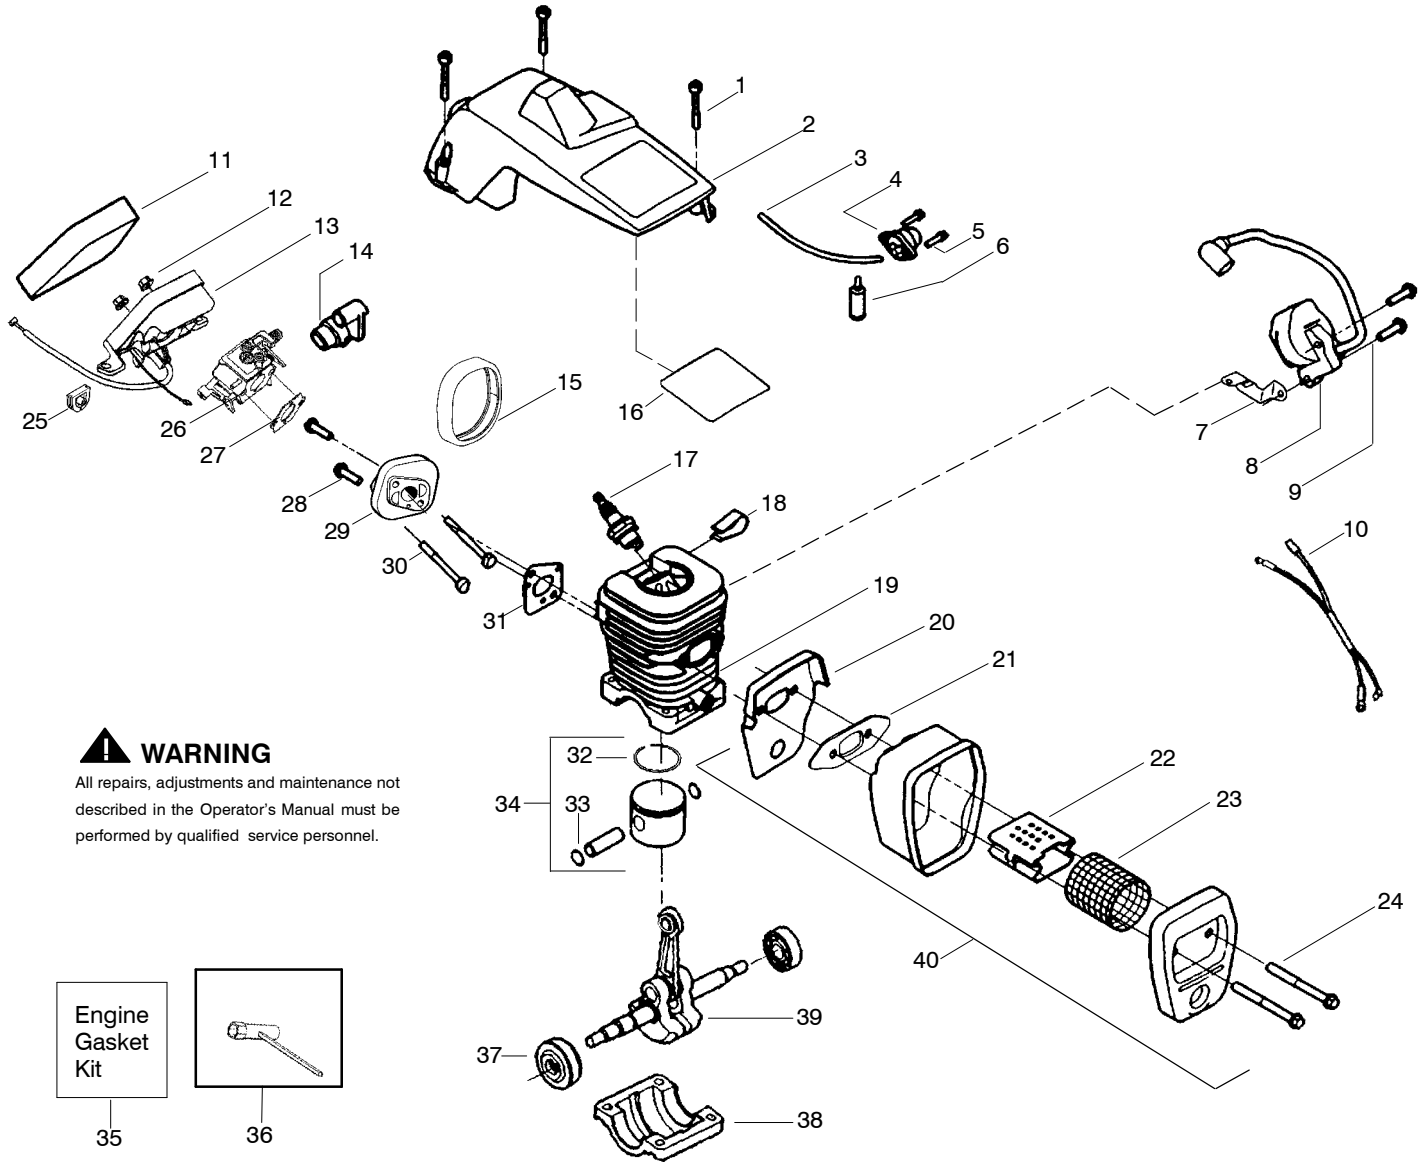

⚠ WARNING

All repairs, adjustments and maintenance not described in the Operator's Manual must be performed by qualified service personnel.

Ref.	Part No.	Description	Ref.	Part No.	Description	Ref.	Part No.	Description
1.	530016153	Screw	20.	530049870	Backplate–Muffler	37.	530056363	Assy–Seal & Bearing
2.	530055638	Assy–Cylinder Shield (includes # 16)	21.	530069608	Gasket–Muffler (kit)	38.	530037935	Cap–Crankcase
3.	530069247	Kit–Fuel Line (Small)	22.	530037813	Diffuser–Muffler	39.	545113101	Assy–Crankshaft
4.	530071835	Kit–Purge Bulb (incl. 5)	23.	530036103	Screen–Spark	40.	530047207	Assy–Muffler (Incl . 20,21,22,23,24)
5.	530015780	Screw	24.	530016132	Bolt–Muffler	Not Shown		
6.	530095646	Assy–Fuel Pick–up	25.	530047631	Grommet–Throttle Cable	545167649		Manual – Operators
7.	530047442	Strap–Ground	26.	---	Kit–Carburetor	545003030		Decal–Warning
8.	530039167	Ignition Module		545081885	Walbro (WT–891) (Incl. Grommet)			
9.	530015814	Screw	27.	530069608	Gasket–Carb. (kit)			
10.	530057475	Assy–Wire Harness	28.	530016386	Screw			
11.	530037793	Foam–Air Filter	29.	530049700	Carb. Adapter			
12.	530016101	Nut	30.	530016187	Screw			
13.	530057702	Assy–Air Box	31.	530069608	Gasket– Adaptor (kit)			
14.	530049244	Grommet–Carb Adjust	32.	530038729	Ring–Piston			
15.	530054144	Seal–Carb Adapter	33.	530015697	Retainer–Piston Pin			
16.	530055698	Reflector–Heat	34.	530071408	Kit–Piston (Incl. 32 & 33)			
17.	952030150	Spark Plug (RCJ–7Y)	35.	530069608	Kit–Engine Gasket (Incl. 21, 27 & 31)			
18.	530016136	Clip–High Tension Lead	36.	530031135	Scrench			
19.	530012550	Cylinder						

✓ = NEW PART NUMBER FOR THIS IPL

* = REFER TO THE SERVICE REFERENCE INDICATED FOR MORE INFORMATION. (LOCATED AT END OF IPL)