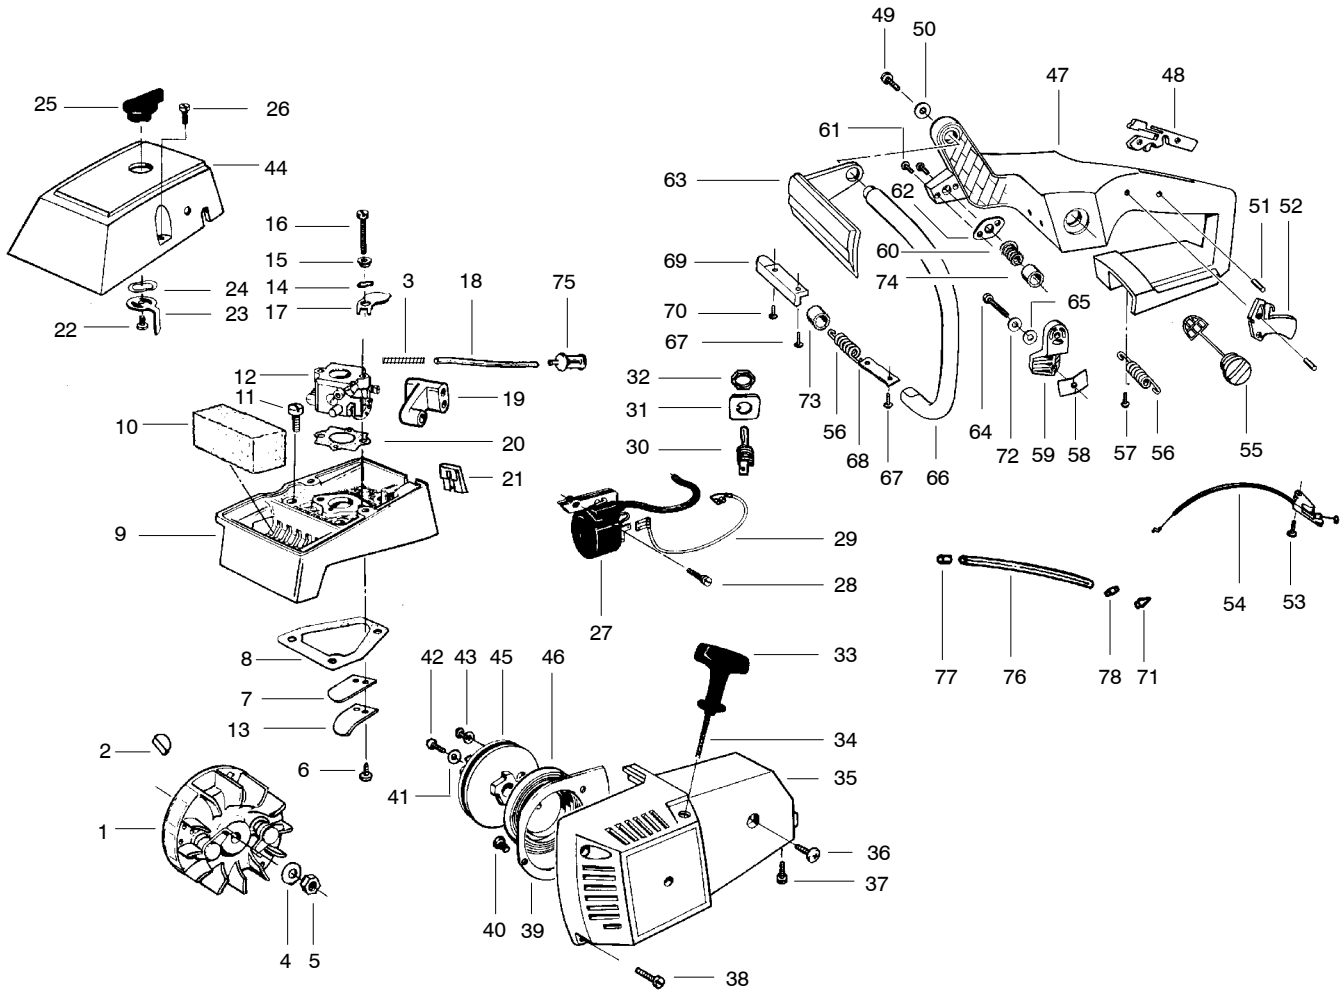

PARTS LIST NO. 530068806		POULAN® PARTS LIST	MODEL(s) 2100 & 2400	
DATE 11/15/94	REPLACES 530068806-1/15/93		NOTE: Illustration may differ from actual model due to design changes	PAGE NO. 2

Ref.	Part No.	Description	Ref.	Part No.	Description	Ref.	Part No.	Description
✓ 1.	530047198	Flywheel Ass'y. (Incl. 8)	27.	530069403	Ignition Module	53.	530016016	Screw
2.	530015126	Flywheel Key	28.	530015816	Screw	54.	530036966	Throttle Cable Assy
3.	530037264	Spring	29.	530037014	Wire Harness	55.	530036965	Fuel Cap Assy.
4.	530015127	Washer	30.	530026766	Toggle Switch	56.	530036954	Rear Mount Spring
5.	530626605	Nut	31.	530012311	Indicating Plate	57.	530015906	Screw
✓ 6.	530016064	Screw	32.	530023575	Nut	58.	530024317	Isolator Pad
7.	530036331	Reed Valve	33.	530026735	Starter Handle	59.	530036929	Upper Bracket
8.	530019118	Gasket	34.	530069232	Rope Kit	60.	530036955	Spring
9.	530037154	Carburetor Hsg.	35.	530037158	Fan Hsg.	61.	530016022	Screw
10.	530023791	Air Filter	36.	530015771	Screw	62.	530036946	Isolator Plate
11.	530015242	Screw	37.	530016018	Screw	63.	530025451	Handguard
12.	530035311	Carburetor	38.	530015812	Screw	64.	530015505	Screw
13.	530036332	Reed Stop	39.	530037013	Fan Hsg. Baffle	65.	530015209	Washer
14.	530015254	Wave Washer	40.	530015777	Screw	66.	530036939	Front Handle
15.	530023865	Spacer	41.	530015123	Washer	67.	530016018	Screw
16.	530015245	Screw	42.	530015036	Screw	68.	530036113	AV Strap
17.	530023805	Choke Shutter	43.	530015823	Screw	69.	530036943	Isolator Bracket
18.	530069247	Line Kit (Bulk#8133)	44.	530037155	Carb. Cover	70.	530016019	Screw
19.	530036973	Carb. Adj. Grommet	45.	530069288	Starter Pulley	71.	530026119	Check Valve
20.	530019045	Carb. Gasket	46.	530042023	Recoil Spring	72.	530001642	Lockwasher
21.	530036972	Grommet - Throttle Cable	47.	530014760	Tank & Handle Assy	73.	530036953	Isolator Sleeve
22.	530015407	Screw	48.	530036967	Throttle Lockout Lever	74.	530036956	Upper Sleeve
23.	530037070	Choke Lever	49.	530016020	Screw	75.	530037016	Fuel Filter Assy
24.	530015147	Wave Washer	50.	530016021	Washer	76.	530069216	Vent Line Kit
25.	530037116	Choke Knob	51.	530015701	Roll Pin	77.	530027339	Vent Plug
26.	530015168	Screw	52.	530036986	Throttle Trigger	78.	530024475	Vent Fitting

* = REFER TO THE SERVICE REFERENCE INDICATED FOR MORE INFORMATION. (LOCATED AT END OF IPL)