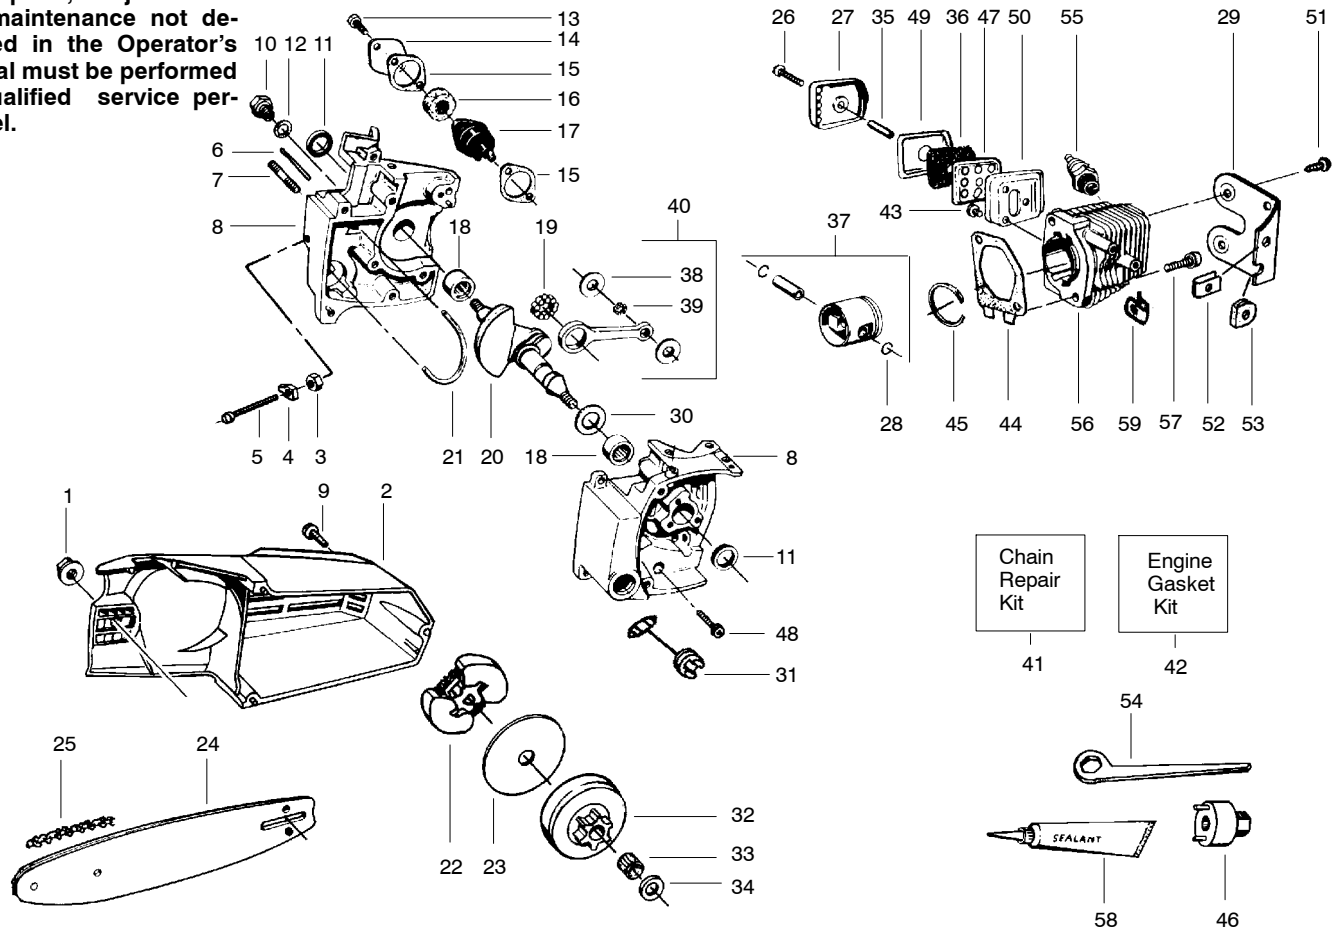

⚠ WARNING

All repairs, adjustments and maintenance not described in the Operator's Manual must be performed by qualified service personnel.

Ref.	Part No.	Description	Ref.	Part No.	Description	Ref.	Part No.	Description
1.	530015251	Bar Mounting Nut	25.	-	Chain	45.	-	Piston Ring
2.	530036928	Bar Clamp		952051209	Model 2100-14"		530025875	Model 2100
3.	530015135	Locknut		952051211	Model 2100 & 2400-16"		530025876	Model 2400
4.	530023492	Bar Adjust Pin		952051338	Model 2400-18"	46.	530031112	Clutch Tool
5.	530015236	Screw	26.	530016026	Screw	47.	530037083	Muffler Baffle-Inner
6.	530036450	Oil Tank Vent Pin	27.	530036969	Muffler Cover	48.	530015986	Screw
7.	530015642	Bar Mounting Stud	28.	530023843	Piston Pin Retainer	49.	530036970	Muffler Baffle-Outer
8.	530014759	Crankcase Ass'y. (Incl. 3-7,10,11,&18)	29.	530016024	Rear Mount Bracket	50.	530036968	Muffler Body
9.	530015623	Screw	30.	530023887	Thrust Washer	51.	530016017	Screw
10.	530069142	Check Valve Kit (Incl. 12)	31.	530010444	Oil Cap Ass'y. (Incl. O-Ring)	52.	530016029	Speed Nut
11.	530019059	Crankshaft Seal	32.	530069166	Clutch Drum	53.	530037063	Grommet
12.	530019089	Check Valve Gasket	33.	530032079	Clutch Bearing	54.	530031063	Bar Wrench
13.	530001643	Screw	34.	530023519	Clutch Spacer-Inside	55.	530030154	Spark Plug
14.	530023802	Cover	35.	530016025	Muffler Spacer	56.	-	Cylinder
15.	530019091	Metering Body Gasket	36.	530036971	Muffler Screen		530012314	Model 2100
16.	530023801	Oil Filter (Foam)	37.	-	Piston Kit (Incl. 28,45& Pin)		530012313	Model 2400
17.	530010195	Oil Pump Ass'y.		530010587	Model 2100	57.	530015239	Screw
18.	530032029	Crankshaft Bearing		530069452	Model 2400	58.	530030054	Crankcase Sealant
19.	530032065	Roller Bearing (Incl. 12 Bearings)	38.	530015486	Washer	59.	530037354	Wire Clip
20.	530022172	Crankshaft	39.	530032075	Bearing Rod Top (Incl. 22 Bearings)	Not Shown		
21.	530021026	Oil Discharge Line	40.	530010474	Connecting Rod Assy. (Incl. 38 & 39)		530068710	Operator Manual
22.	530069193	Clutch Ass'y. Kit					-	Carton Contents Bag
23.	530069197	Clutch Washer Kit	41.	530052073	Chain Repair Kit		530014778	Model 2100-14"
24.	-	Guide Bar	42.	530069401	Engine Gasket Kit (*Indicates Contents)		530014790	Model 2400-18"
	952044368	Model 2100-14"	43.	530001666	Screw		530014766	Model 2100/2400-16"
	952044370	Model 2100 & 2400-16"	44.	530019195	Cylinder Gasket		530061633	Carton
	952044418	Model 2400-18"					-	Repl. Bar & Chain
							530027784	Decal
							530029292	Model 2100
							530037171	Model 2400
								Instruction Decal

*= REFER TO THE SERVICE REFERENCE INDICATED FOR MORE INFORMATION. (LOCATED AT END OF IPL)