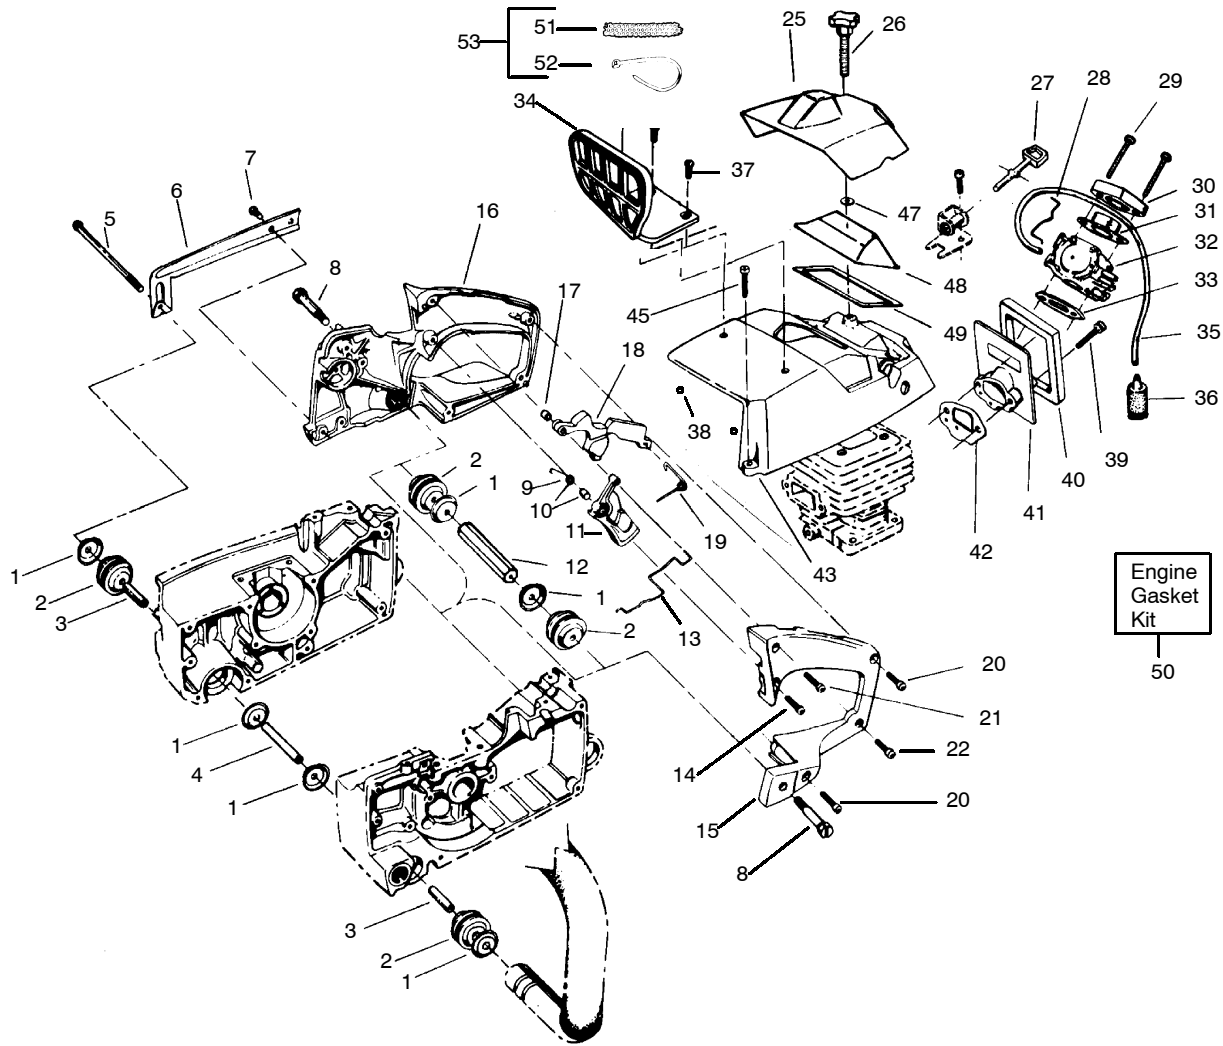

PARTS LIST NO. <b>530-067189</b>		<b>POULAN® PARTS LIST</b>	CHAIN SAW MODEL(s) <b>3800</b>
DATE <b>10/20/95</b>	REPLACES <b>530-067189-6/20/91</b>		<b>Note:</b> Illustration may differ from actual model due to design changes

✓ = NEW PART NUMBER FOR THIS IPL    \* = REFER TO THE SERVICE REFERENCE INDICATED FOR MORE INFORMATION. (LOCATED AT END OF IPL)  
● = THESE PARTS ARE ILLUSTRATED FOR CLARITY. ORDER COMPLETE ASSEMBLY.

Key No.	Part No.	Description	Key No.	Part No.	Description	Key No.	Part No.	Description
1	530-024376	Cup Isolator	21	530-015393	Screw	39	530-015414	Screw
2	530-024373	Isolator Rear Handle	22	530-015608	Screw	40	*530-019107	Adaptor Seal
3	530-015362	Spacer	25	530-024976	Carburetor Cover	41	530-024229	Carburetor Adaptor
4	530-015361	Spacer	-	530-024845	Winter Kit			Gasket
5	530-015391	Screw	26	530-024482	Carb. Cover	42	*530-019101	Cylinder Shield
6	530-012056	Handle Brace			Carburetor Cover	43	530-026015	Screw
7	530-015194	Screw	27	530-025919	Knob	45	530-015168	Retainer
8	530-015462	Shoulder Screw	28	530-024383	Choke Rod	47	530-024877	Air Filter
9	530-025469	Trigger Spring	29	530-015245	Choke Wire	48	530-024548	Gasket
10	530-032059	Trigger Bushing	30	*530-019104	Screw	49	*530-019123	Engine Gasket Kit
11	530-026013	Trigger Throttle	31	530-024349	Seal	50	530-069190	Kit (*Indicates Contents)
12	530-025258	Isolator Spacer	32	530-035094	Carburetor Seal			Winter Screen
13	530-024699	Throttle Wire	33	*530-019099	Bracket	51	530-011746	Tie Strap
14	530-015369	Shoulder Screw	34	530-025948	Carburetor	52	530-024675	Winter Kit
15	530-012054	Rear Handle-Left	35	530-069216	Gasket	53	952-069063	(Incl. #51 & 52 and Winter Kit Carb.Cover)
16	530-012055	Rear Handle-Right	36	✓ 530-014362	Line Kit			
17	530-032053	Bushing	37	530-015406	Fuel Pick-Up Ass'y			
18	530-024357	Throttle Lock	38	✓ 534-790500	Screw			
19	530-024378	Throttle Lock Spring			Nut			
20	530-015403	Screw						