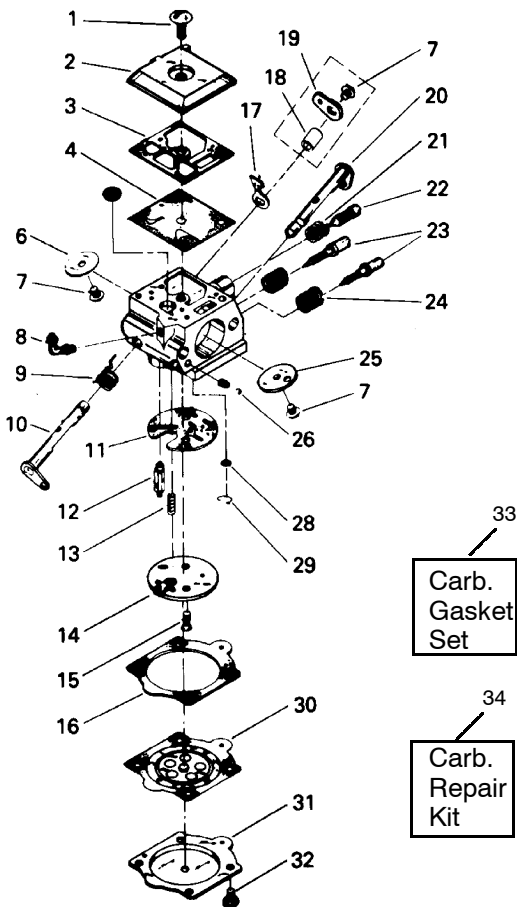

PARTS LIST NO. 530-067189		POULAN® PARTS LIST	CHAIN SAW MODEL(s) 3800	
DATE 10/20/95	REPLACES 530-067189-6/20/91		Note: Illustration may differ from actual model due to design changes	PAGE NO. 4

A. Carburetor Assembly #530-035094