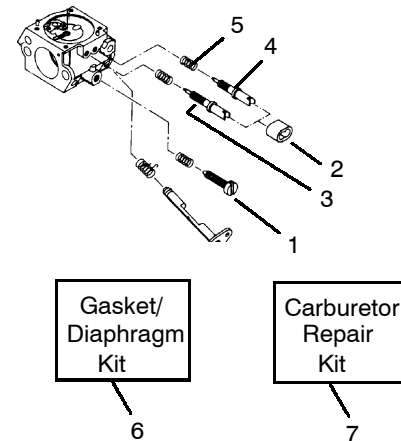

PARTS LIST NO. <b>530-067189</b>		<b>POULAN® PARTS LIST</b>	CHAIN SAW MODEL(s) <b>3800</b>
DATE <b>10/20/95</b>	REPLACES <b>530-067189-6/20/91</b>		Note: Illustration may differ from actual model due to design changes

### A. Carburetor Assembly #530-035094

KEY NO.	PART NO.	DESCRIPTION
1	530-035115	Pump Cover Screw
2	530-035099	Fuel Pump Cover
3	✓ 530-035165	Fuel Pump Gasket
4	* 530-035113	Fuel Diaphragm
6	* 530-035102	Throttle Valve
7	530-035015	Valve Screw
8	* 530-035123	Fitting-Inlet(Elbow)
9	530-035119	Throttle Ret. Spring
10	530-035101	Throttle Shaft Ass'y.
11	530-035111	Circuit Gasket
12	530-035106	Inlet Needle Valve
13	* 530-035118	Metering Lever Spring
14	* 530-035126	Circuit Plate Ass'y.
15	530-035116	Circuit Plate Ass'y.
16	* 530-035108	Mtrg. Diaphragm Gasket
17	* 530-035105	Throttle Stop
18	530-035125	Throttle Lever Bushing
19	530-035097	Throttle Lever (Outer)
20	530-035103	Choke Shaft Ass'y.
21	530-035121	Idle Screw Spring
22	530-035117	Idle Adj. Screw
23	530-035122	Hi & Lo Needle
24	✓ 530-035023	Spring-Needle Fuel Mix
25	* 530-035104	Choke Valve
26	530-035107	Choke Friction Ball
28	* 530-035124	Check Valve Screen
29	* 530-035096	Screen Retaining Ring
30	* 530-035114	Diaph. Mtrg. Ass'y.
31	* 530-035098	Mtrg. Diaphragm Cover
32	* 530-035021	Mtrg. Cover Screw Ass'y.
33	530-035112	Carb. Gasket Kit(Incl. #3 & 16)
34	* 530-035127	Carb. Kwik Repair Kit (*Indicates Contents)

### B. Carburetor Assembly #530-035266

(Unavailable as complete assembly. Use Carburetor #530-035094 as replacement part.)

KEY NO.	PART NO.	DESCRIPTION
1	530-035279	Idle Adjustment Screw
2	530-035284	Mixture Screws Boot
3	530-035277	Idle Low Mixture Screw
4	530-035278	High Mixture Screw
5	530-035280	Mixture Screw Spring
6	530-035282	Gasket/Diaphragm Kit
7	530-035283	Carburetor Repair Kit