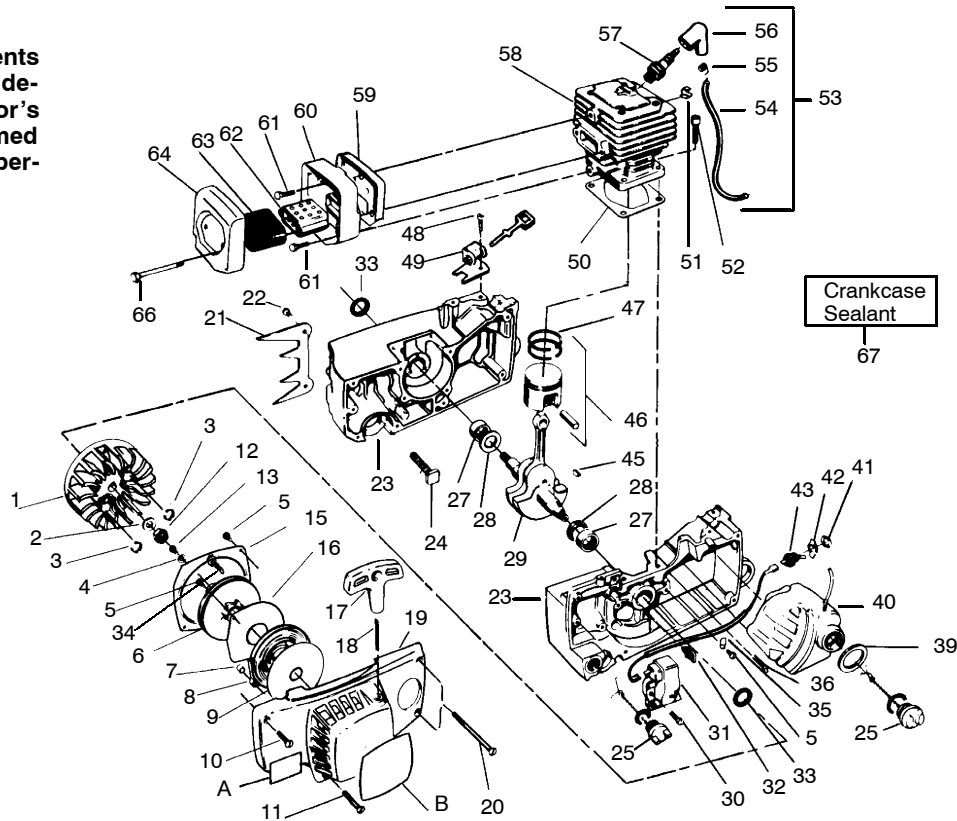

PARTS LIST NO. 530-067189		POULAN® PARTS LIST	CHAIN SAW MODEL(s) 3800	
DATE 10/20/95	REPLACES 530-067189-6/20/91		Note: Illustration may differ from actual model due to design changes	PAGE NO. 1

⚠ WARNING
All repairs, adjustments and maintenance not described in the Operator's Manual must be performed by qualified service personnel.

Key No.	Part No.	Description	Key No.	Part No.	Description	Key No.	Part No.	Description
1	530-039095	Flywheel Ass'y. (Incl. #3)	27	530-032051	Crankshaft Bearing	54	530-039096	High Tension Lead
2	530-347987	Washer	28	530-015354	Thrust Washer	55	530-039071	Spark Plug Connector
3	530-023817	Starter Dog Spring	29	530-024492	Crankshaft Ass'y. (Incl. Connecting Rod and Bearing)	56	530-039097	Spark Plug Boot
4	530-015123	Washer	30	530-015425	Screw	57	952-030078	Spark Plug
5	530-001726	Screw	31	✓ 530-039093	Ignition Module (Incl. Lead & 53)	58	530-012067	Cylinder
6	530-069290	Starter Pulley	32	530-024334	Clamp	59	530-024388	Muffler Back Plate
7	530-024329	Bushing Recoil Spring	33	* 530-019097	Crankshaft Seal	60	530-024387	Muffler Body
8	530-042051	Starter Recoil Spring	34	✓ 530-016080	Screw	61	530-015374	Screw
9	530-042053	Disc. Recoil Spring	35	530-023661	Module Lead Clamp	62	530-024384	Muffler Diffuser
10	530-015364	Screw	36	530-015238	Screw	63	530-024385	Spark Arrestor Screen
11	530-015365	Screw	39	* 530-019122	Fuel Tank Neck Seal	64	530-026800	Muffler Cover
12	530-001722	Flywheel Nut	40	530-010286	Fuel Tank Ass'y. (Incl. Fuel Cap Ass'y. & #35 & #36 from page 2)	66	530-015375	Screw
13	530-015036	Screw	41	✓ 530-023575	Nut	67	530-030054	Crankcase Sealant
15	530-024232	Air Baffle	42	530-038387	Ignition Switch Plate			
16	530-042054	Disc. Recoil Spring	43	✓ 530-023573	Toggle Switch	Decals		
17	530-042056	Starter Rope Handle	45	530-002595	Flywheel Key			
18	530-069233	Rope Kit	46	530-010626	Piston Ass'y. (Incl. Piston Pin and Rings)	B	530-029124	Instruction Decal
19	530-012034	Fan Housing Ass'y.	47	530-025933	Piston Rings	Not Shown		
20	530-015366	Screw	48	530-015368	Screw			
21	530-024476	Spur	49	530-010347	Bracket & Bushing Ass'y.			
22	530-015434	Screw	50	* 530-019129	Cylinder Gasket			
23	530-010696	Crankcase Ass'y. (Incl. #24,27,33 & Oil Cap Ass'y. from page 1; from page 3, includes #30,36,47 & one of 34)	51	530-015195	Clip			
24	530-030039	Bar Stud Replacement Kit (5/16")	52	530-001624	Screw		530-067188	Operator's Manual
25	952-010438	Oil & Fuel Cap Kit (Incl. O-Rings)	53	530-039102	High Tension Lead Ass'y. (Incl. #54,55 & 56)		530-066051	Bow Guide Manual

✓ = NEW PART NUMBER FOR THIS IPL   * = REFER TO THE SERVICE REFERENCE INDICATED FOR MORE INFORMATION. (LOCATED AT END OF IPL)
● = THESE PARTS ARE ILLUSTRATED FOR CLARITY. ORDER COMPLETE ASSEMBLY.