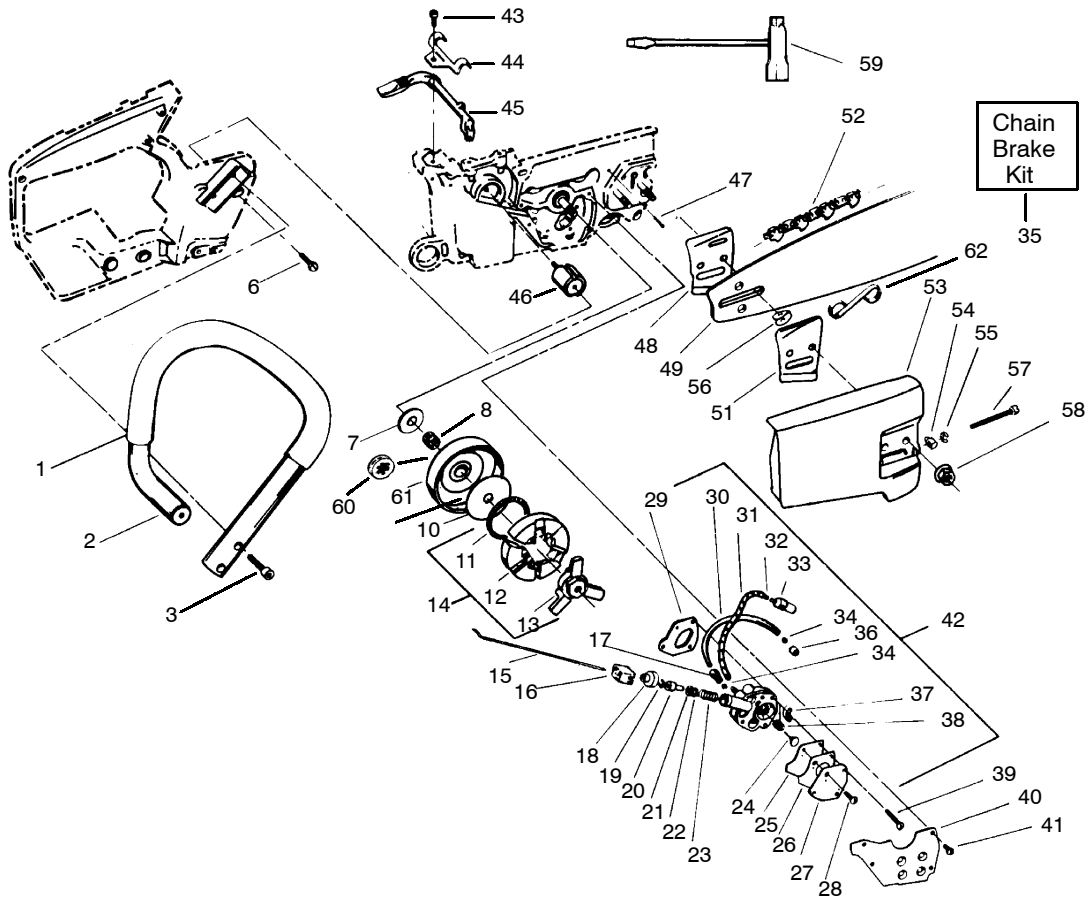

PARTS LIST NO. 530-067189		POULAN® PARTS LIST	CHAIN SAW MODEL(S) 3800	
DATE 10/20/95	REPLACES 530-067189-6/20/91		NOTE: Illustration may differ from actual model due to design changes	PAGE NO. 3

Key No.	Part No.	Description	Key No.	Part No.	Description	Key No.	Part No.	Description
1	530-027776	Handlebar Grip Kit	31	530-024677	Oil Line Protector Spring	48	530-025925	Guide Bar Plate
2	✓ 530-022258	Handlebar Ass'y.	32	530-021031	Oil Line(Bulk 8132)	49	952-044380	Guide Bar
3	530-001711	Screw	32	530-010289	Oil Line Pick-Up Ass'y. (Incl. #30&31)	51	530-025924	Guide Bar Plate-Chain
6	530-015406	Screw	-	530-010289	Oil Line Pick-Up Weight	52	952-051266	Chain
7	530-015357	Thrust Washer	33	530-024676	Oil Line Pick-Up Sleeve-1/8 Tubing	53	✓ 530-010829	Bar Clamp Ass'y.(Incl. #54-57)
8	530-032049	Clutch Bearing	34	530-002464	Nut	54	530-023064	Bar Adj. Pin
10	530-024465	Plate Clutch	35	952-069261	Chain Brake Kit	55	✓ 530-038593	"E" Ring Adj. Screw
11	530-024353	Clutch Spring	36	530-015422	Oil Pump Vent Foam	56	530-025414	U-Clip
12	530-024352	Clutch Shoe	37	530-024691	Diaphragm Spring	57	530-015385	Screw
13	530-011625	Clutch Spider	38	530-023699	Screw	58	530-015445	Nut
14	530-010291	Clutch Ass'y. (Incl. #11,12 & 13)	39	530-015401	Diaphragm Spring	59	✓ 530-031146	Scrench
15	530-024347	Manual Oiler Rod	40	530-024399	Screw	60	952-004746	Floating Rim
16	530-023373	Oiler Rod Boot	41	530-015004	Oiler Cover Plate	61	530-048069	Drum & Sprocket Ass'y.
17	530-002615	Tubing Nut	42	530-069062	Screw	✓ 952-048062		Drum for Sprocket
18	* 530-023356	Oil Pump Cap			Oil Pump Ass'y.Kit (Incl. #17-28,30-33,one of 34 & 36-38)	62	530-055044	"S" Clip
19	530-001611	Retainer Ring	43	530-015368	Screw			
20	530-023357	Plunger	44	530-024351	Bracket			
21	530-019029	Quad Ring	45	530-024348	Manual Oiler Lever			
22	530-015418	Washer	46	-	Side Isolator			
23	530-023358	Spring		530-024225	Use on Guide Bar Powerhead			
24	530-022197	Button & Pintle Ass'y.	47	530-069185	Use on Bow Guide Powerhead			
25	530-024345	Diaphragm Gasket			Oil Vent Replacement Kit			
26	* 530-019102	Gasket						
27	530-025987	Pump Cover						
28	530-015297	Screw						
29	* 530-019103	Gasket						
30	530-021038	Oil Line Dis-charge(Bulk 8115)						
						Not Shown		
							530-027832	Replacement Bar & Chain Decal

✓ = NEW PART NUMBER FOR THIS IPL   * = REFER TO THE SERVICE REFERENCE INDICATED FOR MORE INFORMATION. (LOCATED AT END OF IPL)
● = THESE PARTS ARE ILLUSTRATED FOR CLARITY. ORDER COMPLETE ASSEMBLY.