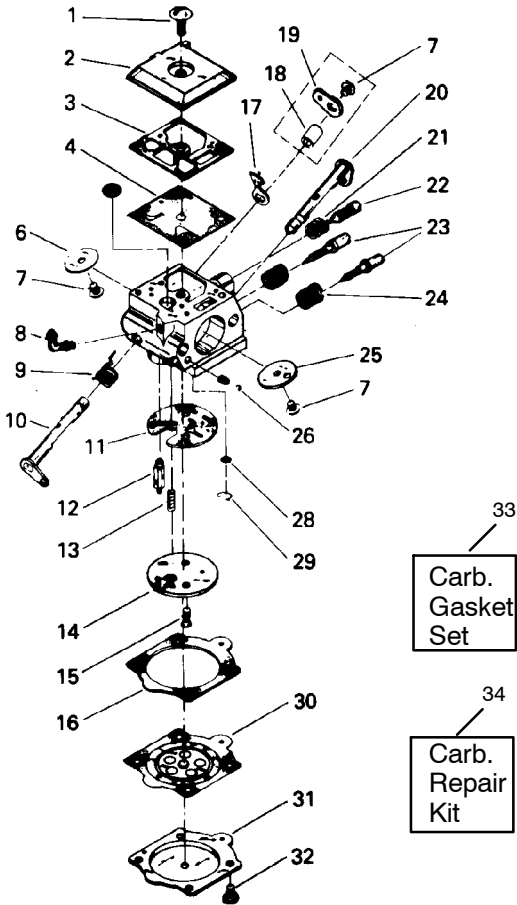

PARTS LIST NO. 530-067189		POULAN® PARTS LIST	CHAIN SAW MODEL(S) 3800	
DATE 10/20/95	REPLACES 530-067189-6/20/91		Note: Illustration may differ from actual model due to design changes	PAGE NO. 4

A. Carburetor Assembly #530-035094