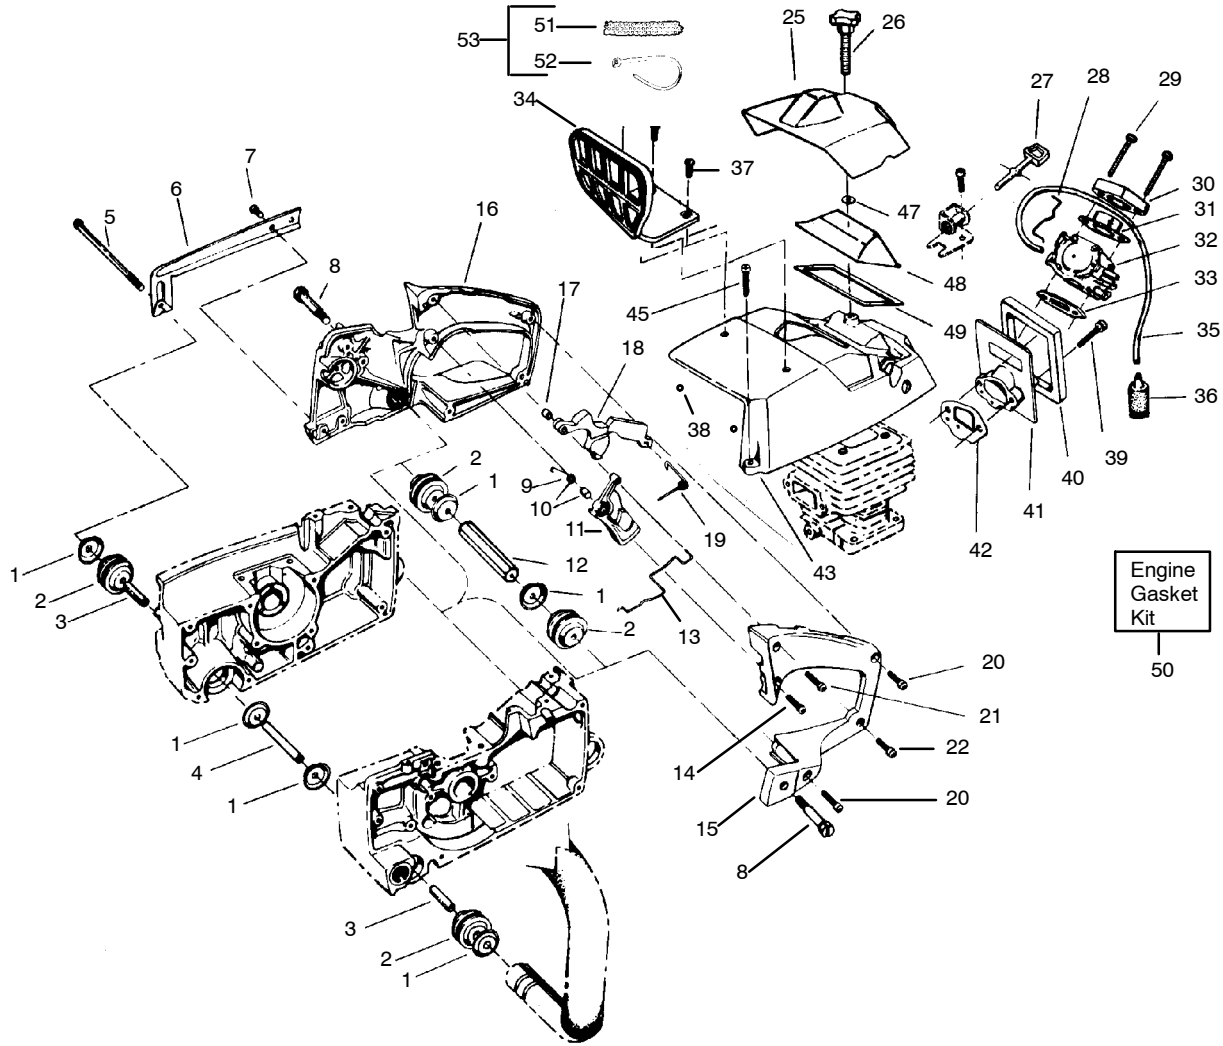

PARTS LIST NO. 530-067189		POULAN® PARTS LIST	CHAIN SAW MODEL(S) 3800
DATE 10/20/95	REPLACES 530-067189-6/20/91		Note: Illustration may differ from actual model due to design changes

⚠ WARNING
All repairs, adjustments and maintenance not described in the Operator's Manual must be performed by qualified service personnel.

✓ = NEW PART NUMBER FOR THIS IPL * = REFER TO THE SERVICE REFERENCE INDICATED FOR MORE INFORMATION. (LOCATED AT END OF IPL)
 ● = THESE PARTS ARE ILLUSTRATED FOR CLARITY. ORDER COMPLETE ASSEMBLY.

PARTS LIST NO. 530-067189		POULAN® PARTS LIST	CHAIN SAW MODEL(S) 3800
DATE 10/20/95	REPLACES 530-067189-6/20/91		NOTE: Illustration may differ from actual model due to design changes

✓ = NEW PART NUMBER FOR THIS IPL * = REFER TO THE SERVICE REFERENCE INDICATED FOR MORE INFORMATION. (LOCATED AT END OF IPL)
 ● = THESE PARTS ARE ILLUSTRATED FOR CLARITY. ORDER COMPLETE ASSEMBLY.

PARTS LIST NO.		530-067189		POULAN® PARTS LIST	CHAIN SAW MODEL(S)		3800	
DATE	REPLACES	10/20/95 530-067189-6/20/91			PAGE NO.		3	
Note: Illustration may differ from actual model due to design changes								