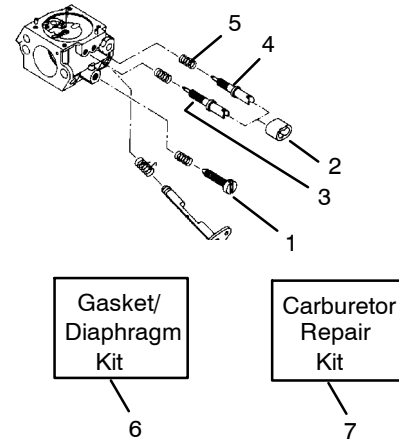

✓ = NEW PART NUMBER FOR THIS IPL * = REFER TO THE SERVICE REFERENCE INDICATED FOR MORE INFORMATION. (LOCATED AT END OF IPL)
 ● = THESE PARTS ARE ILLUSTRATED FOR CLARITY. ORDER COMPLETE ASSEMBLY.

PARTS LIST NO. 530-067189		POULAN® PARTS LIST	CHAIN SAW MODEL(S) 3800
DATE 10/20/95	REPLACES 530-067189-6/20/91		Note: Illustration may differ from actual model due to design changes

A. Carburetor Assembly #530-035094

KEY NO.	PART NO.	DESCRIPTION
1	530-035115	Pump Cover Screw
2	530-035099	Fuel Pump Cover
3	✓ 530-035165	Fuel Pump Gasket
4	* 530-035113	Fuel Diaphragm
6	* 530-035102	Throttle Valve
7	530-035015	Valve Screw
8	* 530-035123	Fitting-Inlet(Elbow)
9	530-035119	Throttle Ret. Spring
10	530-035101	Throttle Shaft Ass'y.
11	530-035111	Circuit Gasket
12	530-035106	Inlet Needle Valve
13	* 530-035118	Metering Lever Spring
14	* 530-035126	Circuit Plate Ass'y.
15	530-035116	Circuit Plate Ass'y.
16	* 530-035108	Mtrg. Diaphragm Gasket
17	* 530-035105	Throttle Stop
18	530-035125	Throttle Lever Bushing
19	530-035097	Throttle Lever (Outer)
20	530-035103	Choke Shaft Ass'y.
21	530-035121	Idle Screw Spring
22	530-035117	Idle Adj. Screw
23	530-035122	Hi & Lo Needle
24	✓ 530-035023	Spring-Needle Fuel Mix
25	* 530-035104	Choke Valve
26	530-035107	Choke Friction Ball
28	* 530-035124	Check Valve Screen
29	* 530-035096	Screen Retaining Ring
30	* 530-035114	Diaph. Mtrg. Ass'y.
31	* 530-035098	Mtrg. Diaphragm Cover
32	* 530-035021	Mtrg. Cover Screw Ass'y.
33	530-035112	Carb. Gasket Kit(Incl. #3 & 16)
34	* 530-035127	Carb. Kwik Repair Kit (*Indicates Contents)

B. Carburetor Assembly #530-035266

(Unavailable as complete assembly. Use Carburetor #530-035094 as replacement part.)

KEY NO.	PART NO.	DESCRIPTION
1	530-035279	Idle Adjustment Screw
2	530-035284	Mixture Screws Boot
3	530-035277	Idle Low Mixture Screw
4	530-035278	High Mixture Screw
5	530-035280	Mixture Screw Spring
6	530-035282	Gasket/Diaphragm Kit
7	530-035283	Carburetor Repair Kit