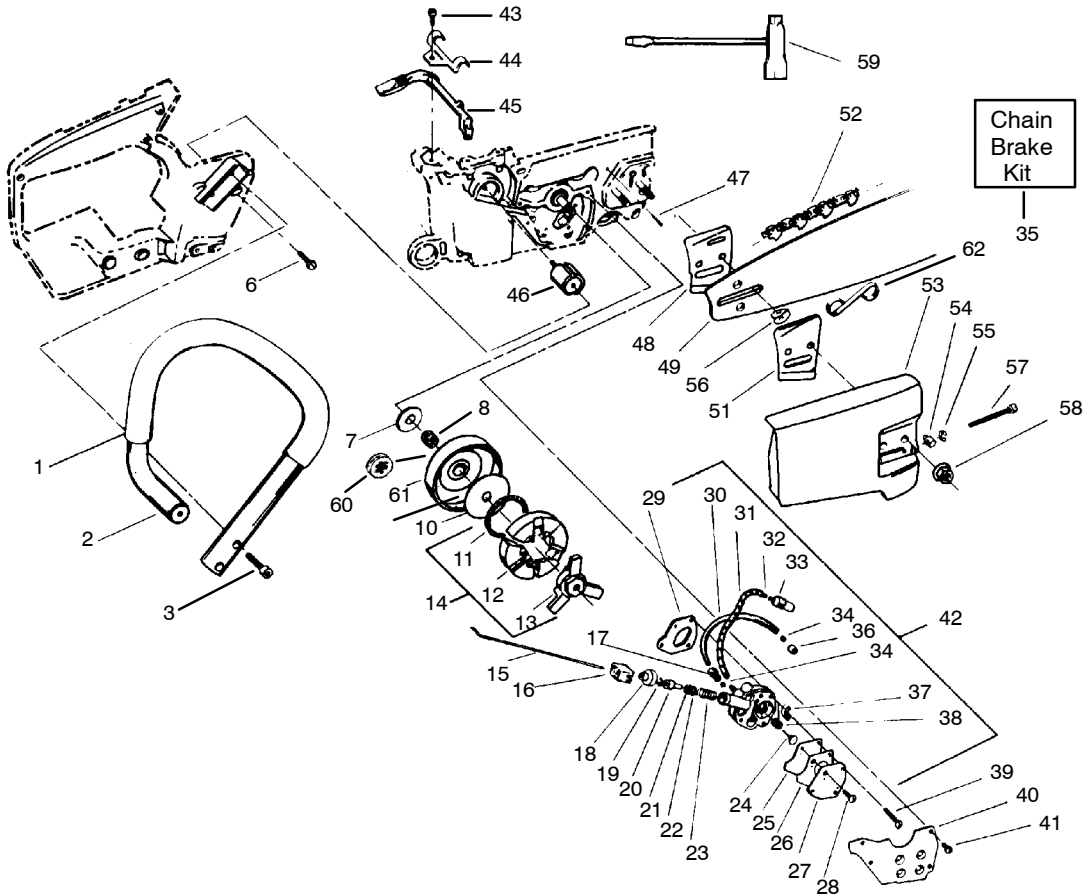

PARTS LIST NO. 530-067189		POULAN® PARTS LIST	CHAIN SAW MODEL(S) 3800
DATE 10/20/95	REPLACES 530-067189-6/20/91		Note: Illustration may differ from actual model due to design changes

⚠ WARNING
All repairs, adjustments and maintenance not described in the Operator's Manual must be performed by qualified service personnel.

✓ = NEW PART NUMBER FOR THIS IPL * = REFER TO THE SERVICE REFERENCE INDICATED FOR MORE INFORMATION. (LOCATED AT END OF IPL)
 ● = THESE PARTS ARE ILLUSTRATED FOR CLARITY. ORDER COMPLETE ASSEMBLY.

PARTS LIST NO. 530-067189		POULAN® PARTS LIST	CHAIN SAW MODEL(S) 3800
DATE 10/20/95	REPLACES 530-067189-6/20/91		NOTE: Illustration may differ from actual model due to design changes

✓ = NEW PART NUMBER FOR THIS IPL * = REFER TO THE SERVICE REFERENCE INDICATED FOR MORE INFORMATION. (LOCATED AT END OF IPL)
 ● = THESE PARTS ARE ILLUSTRATED FOR CLARITY. ORDER COMPLETE ASSEMBLY.

PARTS LIST NO.		530-067189		POULAN® PARTS LIST	CHAIN SAW MODEL(S)		3800	
DATE	REPLACES	10/20/95 530-067189-6/20/91			PAGE NO.		3	
Note: Illustration may differ from actual model due to design changes								