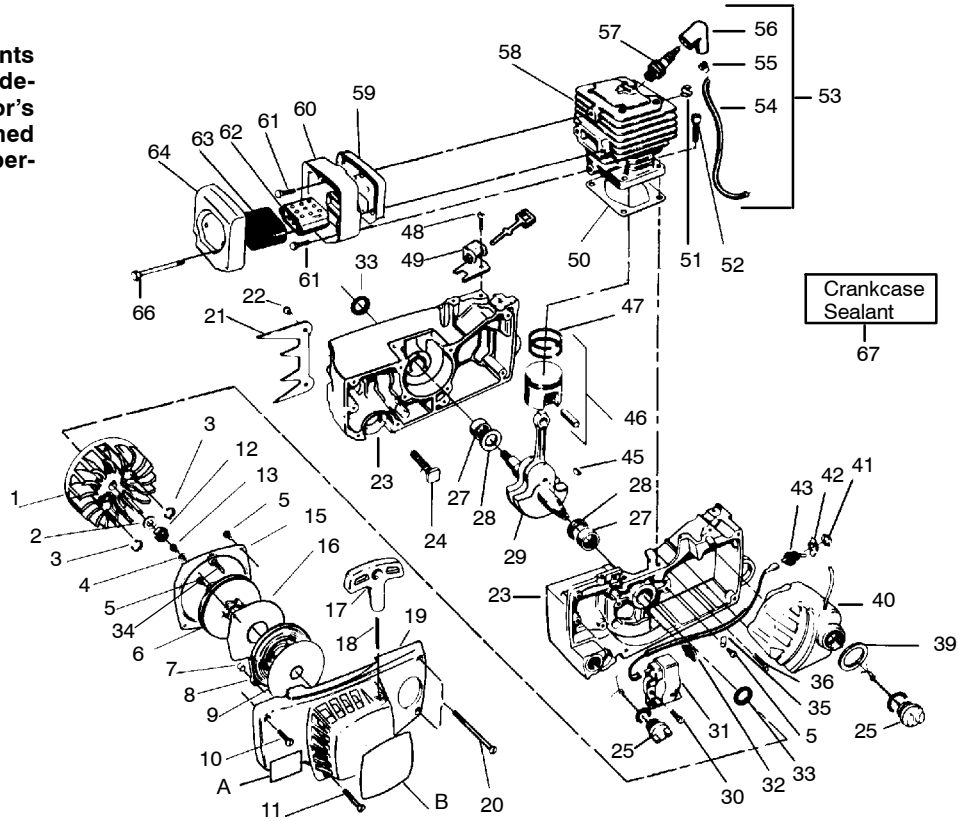

PARTS LIST NO. 530-067189		POULAN® PARTS LIST	CHAIN SAW MODEL(S) 3800
DATE 10/20/95	REPLACES 530-067189-6/20/91		Note: Illustration may differ from actual model due to design changes

⚠ WARNING
All repairs, adjustments and maintenance not described in the Operator's Manual must be performed by qualified service personnel.

✓ = NEW PART NUMBER FOR THIS IPL * = REFER TO THE SERVICE REFERENCE INDICATED FOR MORE INFORMATION. (LOCATED AT END OF IPL)
 ● = THESE PARTS ARE ILLUSTRATED FOR CLARITY. ORDER COMPLETE ASSEMBLY.

PARTS LIST NO. 530-067189		POULAN® PARTS LIST	CHAIN SAW MODEL(S) 3800
DATE 10/20/95	REPLACES 530-067189-6/20/91		NOTE: Illustration may differ from actual model due to design changes

✓ = NEW PART NUMBER FOR THIS IPL * = REFER TO THE SERVICE REFERENCE INDICATED FOR MORE INFORMATION. (LOCATED AT END OF IPL)
 ● = THESE PARTS ARE ILLUSTRATED FOR CLARITY. ORDER COMPLETE ASSEMBLY.

PARTS LIST NO.		530-067189		POULAN® PARTS LIST	CHAIN SAW MODEL(S)		3800	
DATE	REPLACES	10/20/95 530-067189-6/20/91			PAGE NO.		3	
Note: Illustration may differ from actual model due to design changes								