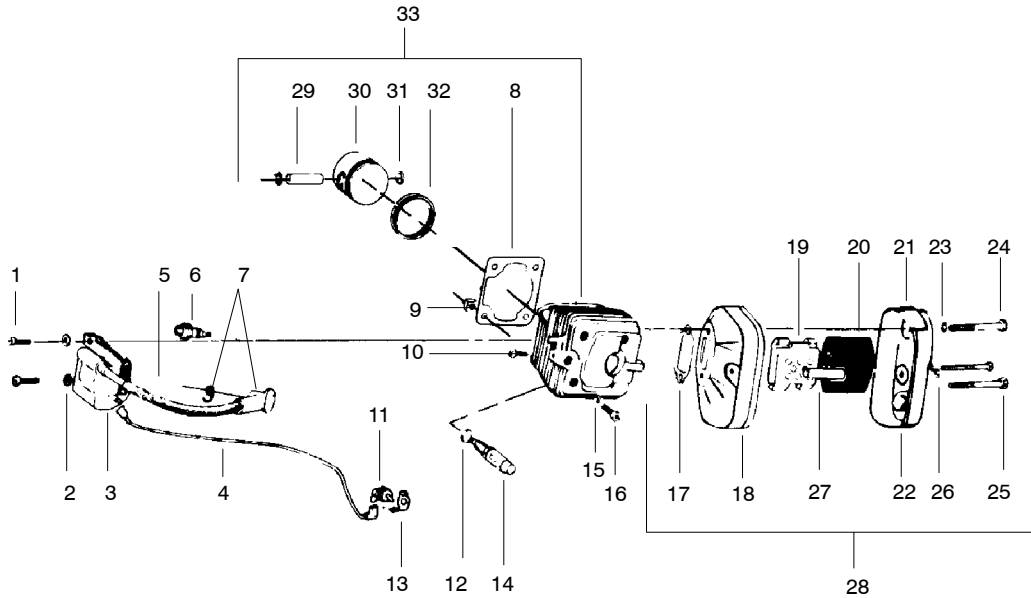

PARTS LIST NO. 530067561		POULAN PRO® PARTS LIST	MODEL(s) 455
DATE 9/17/96	REPLACES 530067000-11/15/95		PAGE NO. 2
Note: Illustration may differ from actual model due to design changes			

Ref.	Part No.	Description	Ref.	Part No.	Description	Ref.	Part No.	Description
1.	507431705	Screw	24.	530015718	Screw			
2.	507431640	Washer	25.	507430993	Screw			
3.	507476339	Module & Switch Wire Ass'y.	26.	507431683	Lockwasher			
4.	507433248	Switch Wire	27.	507430835	Spacer			
5.	507430694	Sleeve	28.	5074760748	Muffler Ass'y. (Incl. 17-27)			
6.	952030150	Spark Plug	29.	507433475	Wrist Pin			
7.	507476096	Spark Plug Boot & Clip	30.	507476558	Piston & Rings			
8.	507433473	Cylinder Base Gasket	31.	507433476	Retainer			
9.	507431655	Nut	32.	507476508	Piston Ring Set			
10.	507431675	Screw	33.	507476507	Cylinder & Piston Kit			
11.	507475623	Grounding Switch						
12.	507432302	Washer						
13.	530038387	Switch Plate						
14.	507475356	Decompression Valve						
15.	507431706	Washer						
16.	507431691	Screw						
17.	507430684	Muffler Gasket						
18.	5074759848	Muffler Body						
19.	507433096	Muffler Channel						
20.	507433104	Muffler Screen						
21.	5074764298	Muffler Cover Ass'y.						
22.	5074761068	Heat Shield Ass'y.						
23.	507431686	Lockwasher						

✓ = NEW PART NUMBER FOR THIS IPL

★ = REFER TO THE SERVICE REFERENCE INDICATED FOR MORE INFORMATION. (LOCATED AT END OF IPL)