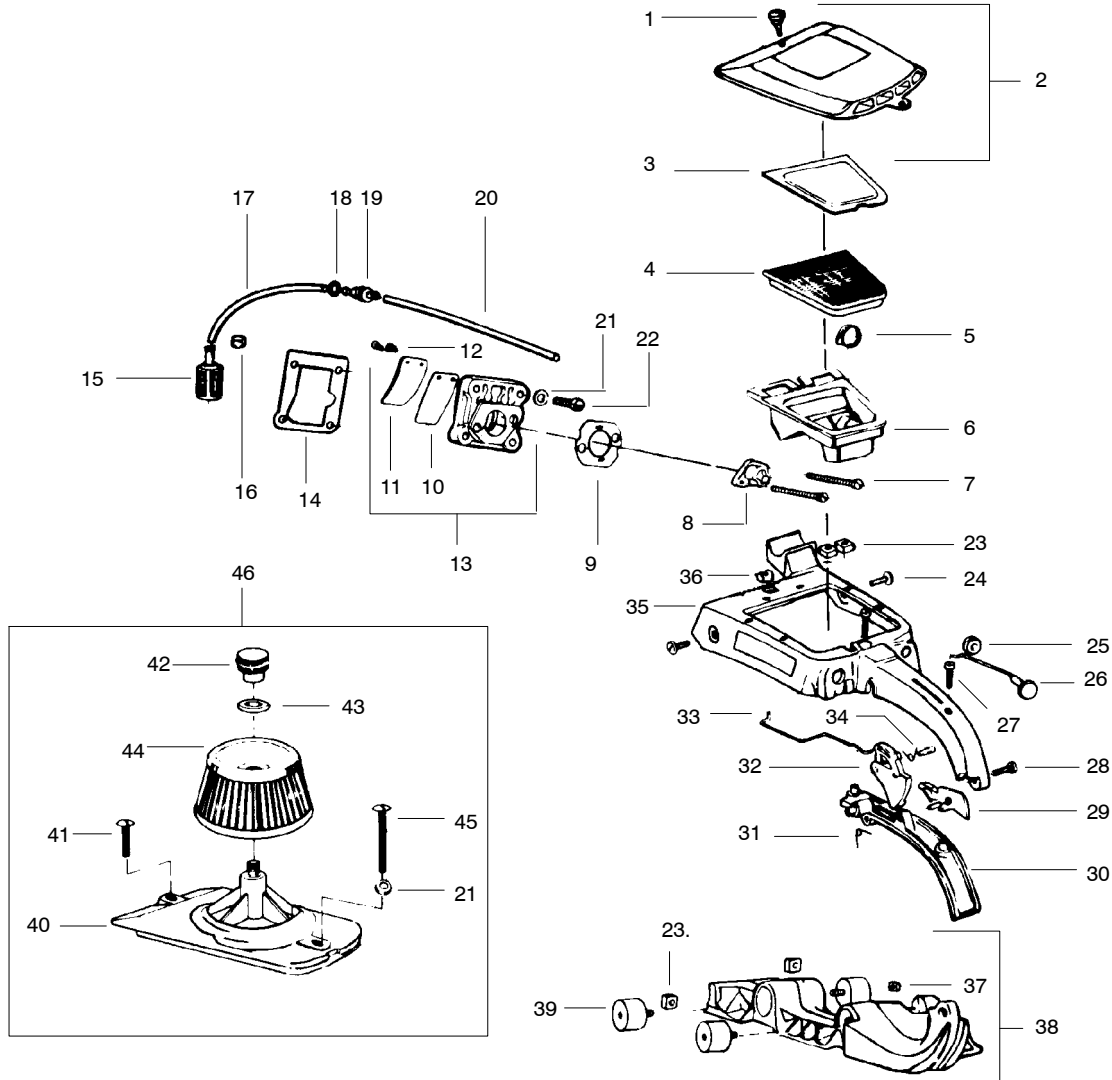

⚡ = NEW PART NUMBER FOR THIS IPL

\* = REFER TO THE SERVICE REFERENCE INDICATED FOR MORE INFORMATION. (LOCATED AT END OF IPL)

PARTS LIST NO. <b>530067561</b>		<b>POULAN PRO® PARTS LIST</b>	MODEL(s) <b>455</b>
DATE <b>9/17/96</b>	REPLACES <b>530067000-11/15/95</b>		PAGE NO. <b>2</b>
<b>Note: Illustration may differ from actual model due to design changes</b>			

Ref.	Part No.	Description	Ref.	Part No.	Description	Ref.	Part No.	Description
1.	507431705	Screw	24.	530015718	Screw			
2.	507431640	Washer	25.	507430993	Screw			
3.	507476339	Module & Switch Wire Ass'y.	26.	507431683	Lockwasher			
4.	507433248	Switch Wire	27.	507430835	Spacer			
5.	507430694	Sleeve	28.	5074760748	Muffler Ass'y. (Incl. 17-27)			
6.	952030150	Spark Plug	29.	507433475	Wrist Pin			
7.	507476096	Spark Plug Boot & Clip	30.	507476558	Piston & Rings			
8.	507433473	Cylinder Base Gasket	31.	507433476	Retainer			
9.	507431655	Nut	32.	507476508	Piston Ring Set			
10.	507431675	Screw	33.	507476507	Cylinder & Piston Kit			
11.	507475623	Grounding Switch						
12.	507432302	Washer						
13.	530038387	Switch Plate						
14.	507475356	Decompression Valve						
15.	507431706	Washer						
16.	507431691	Screw						
17.	507430684	Muffler Gasket						
18.	5074759848	Muffler Body						
19.	507433096	Muffler Channel						
20.	507433104	Muffler Screen						
21.	5074764298	Muffler Cover Ass'y.						
22.	5074761068	Heat Shield Ass'y.						
23.	507431686	Lockwasher						

✓ = NEW PART NUMBER FOR THIS IPL

★ = REFER TO THE SERVICE REFERENCE INDICATED FOR MORE INFORMATION. (LOCATED AT END OF IPL)

PARTS LIST NO. <b>530067561</b>		<b>POULAN PRO® PARTS LIST</b>	MODEL(s) <b>455</b>
DATE <b>9/17/96</b>	REPLACES <b>530067000-11/15/95</b>		PAGE NO. <b>3</b>
<b>Note: Illustration may differ from actual model due to design changes</b>			