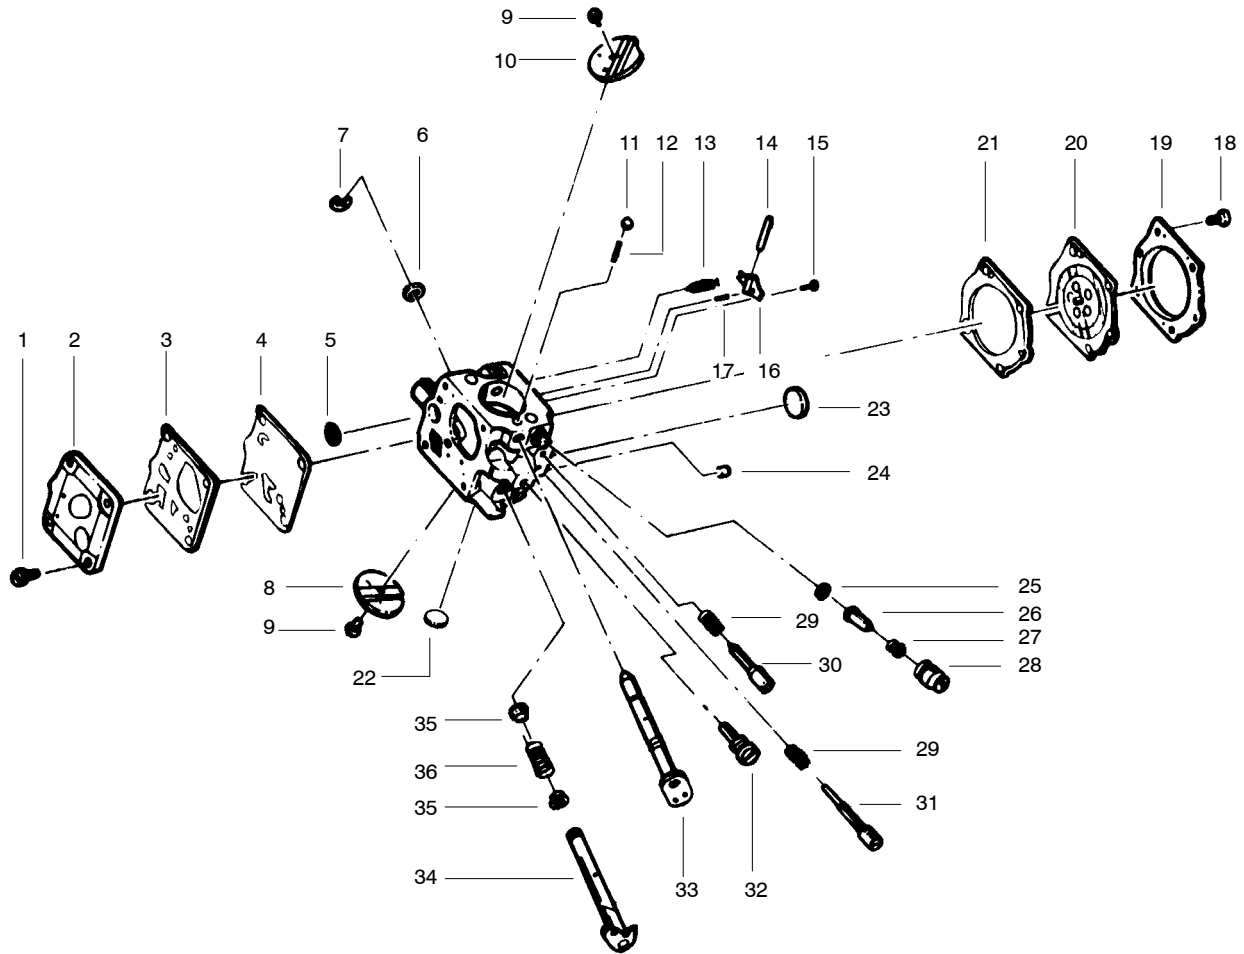

PARTS LIST NO. 530067561		POULAN PRO® PARTS LIST	MODEL(s) 455	
DATE 9/17/96	REPLACES 530067000-11/15/95		NOTE: Illustration may differ from actual model due to design changes	PAGE NO. 5

Carburetor Ass'y. Part Number 507476751

Ref.	Part No.	Description	Ref.	Part No.	Description	Ref.	Part No.	Description
1.	507430751	Screw	19.	505316702	Cover			
2.	507433509	Cover	20.	507433526	Gasket Set			
3.	507433526	Gasket Set (Incl. 4,20,21,&26)	21.	507433526	Gasket Set			
4.	507433526	Gasket Set	22.	507433525	Repair Kit			
5.	507433525	Repair Kit (Incl. 13-17, 22-24, & 37)	23.	507433525	Repair Kit			
6.	506028301	Washer	24.	507433525	Repair Kit			
7.	507433771	Clip	25.	507433524	Washer			
8.	507433511	Throttle Valve	26.	507433526	Gasket Set			
9.	507433517	Screw	27.	507433520	Spring			
10.	507430749	Choke Shutter	28.	507433739	Plug Cover			
11.	503117101	Ball	29.	504210050	Spring			
12.	503117701	Spring	30.	507433522	Hi Speed Needle			
13.	503117001	Valve	31.	507433521	Idle Needle			
14.	507430757	Pin	32.	507433518	Screw			
15.	507430764	Screw	33.	507433512	Shaft Ass'y.-Choke			
16.	505316734	Lever	34.	507433510	Shaft Ass'y.-Throttle			
17.	503117601	Spring	35.	502103101	Bushing			
18.	530035021	Screw	36.	507433519	Spring			

✓ = NEW PART NUMBER FOR THIS IPL * = REFER TO THE SERVICE REFERENCE INDICATED FOR MORE INFORMATION. (LOCATED AT END OF IPL)