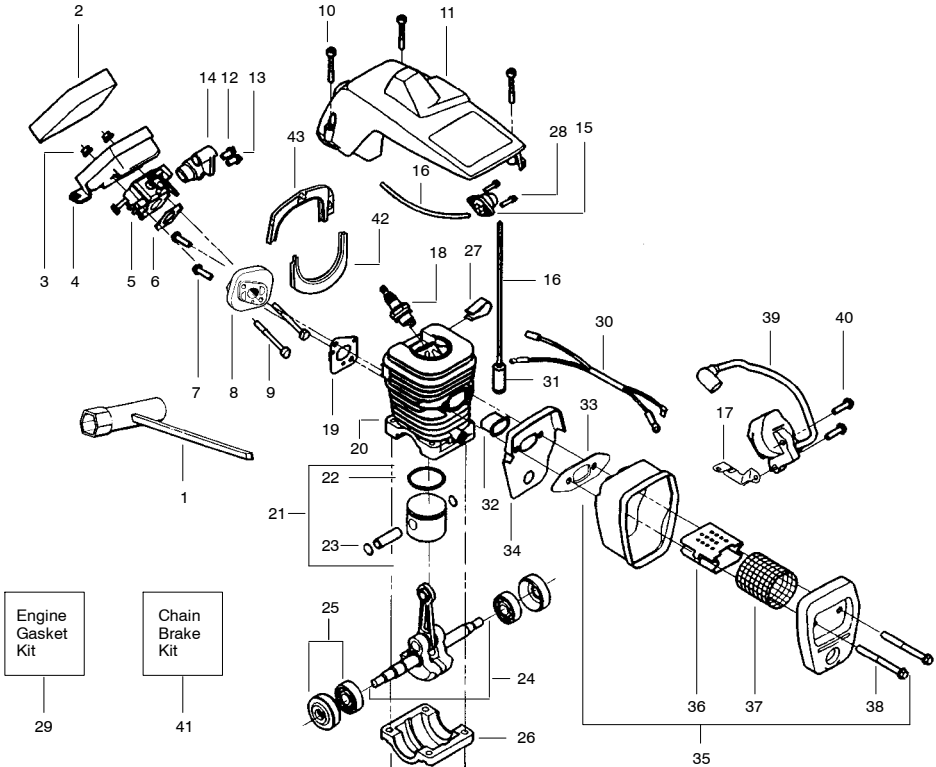

REPAIR PARTS

Ref.	Part No.	Description	Ref.	Part No.	Description
1.	530031163	Bar Wrench	25.	530047827	Seal & Bearing Ass'y.
2.	530037793	Foam-Air Filter	26.	530037935	Cap-Crankcase
3.	530016101	Nut	27.	530016136	Clip
4.	530047604	Air Filter Housing	28.	530015780	Screw
5.	530069722	Carburetor Kit (Incl. 12 & 13)	29.	530069608	Engine Gasket Kit (Incl. 6, 17, 19 & 33)
6.	530019239	Carb. Gasket	30.	530049117	Wire Harness Ass'y.
7.	530015810	Screw	31.	530014362	Fuel Filter
8.	530049700	Carburetor Adaptor	32.	530037652	Heat Insulator
9.	530016187	Screw	33.	530019221	Muffler Gasket
10.	530016102	Screw	34.	530049870	Muffler Back Plate
11.	530053183	Cylinder Shield	35.	530047207	Muffler Ass'y. (Incl. 33-34 & 36-38)
12.	530038317	Limiter Cap-High	36.	530037813	Muffler Diffuser
13.	530038318	Limiter Cap-Low	37.	530036103	Spark Arrestor Screen
14.	530049244	Grommet-Carb. Adjust	38.	530016132	Screw
15.	530047566	Air Purge Ass'y.	39.	530052277	Ignition Module
16.	530069216	Primer Line Kit (Small Dia)	40.	530015814	Screw
17.	530047442	Ground Strap	41.	952706606	Chain Brake Kit
18.	71-85849	Spark Plug (CJ-7Y)	42.	530049714	Seal-Carb. Adaptor (Lower)
19.	530019249	Gasket-Carb. Adaptor	43.	530049715	Seal-Carb. Adaptor (Upper)
20.	530069932	Cylinder Kit			
21.	530069605	Piston Kit (Incl. 22 & 23)		Not Shown	
22.	530038729	Piston Ring		530038895	Decal-Fan Housing
23.	530015697	Retainer		530047630	Decal-Stop
24.	530047062	Crankshaft Ass'y.