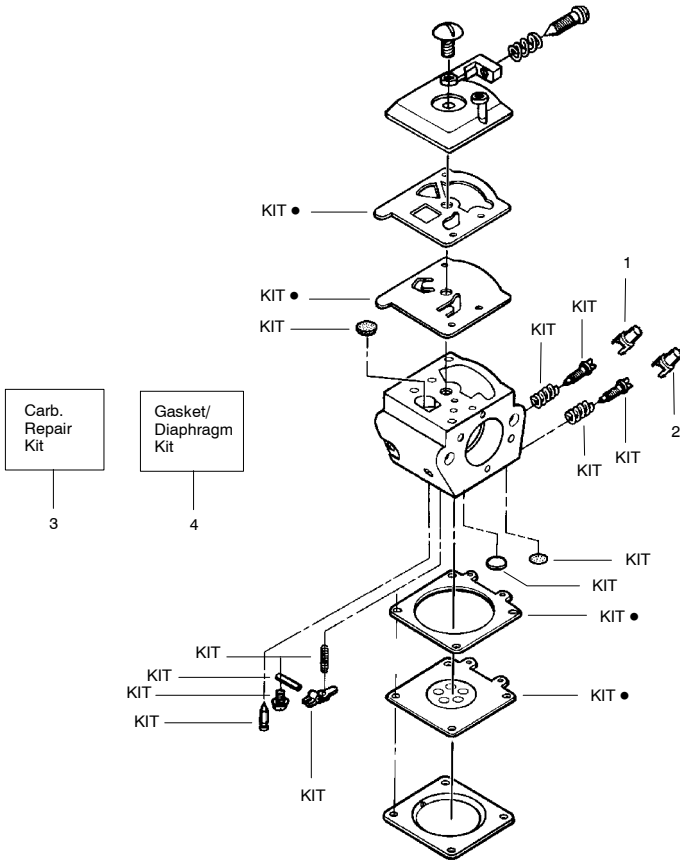

REPAIR PARTS

Carburetor Assembly Kit Number #530069722

Ref.	Part No.	Description
1.	530038318	Limiter Cap-High
2.	530038317	Limiter Cap-Low
3.	530069826	Carburetor Repair Kit (KIT = Indicates Contents)
4.	530069844	Gasket/Diaphragm Kit (• = Indicates Contents)