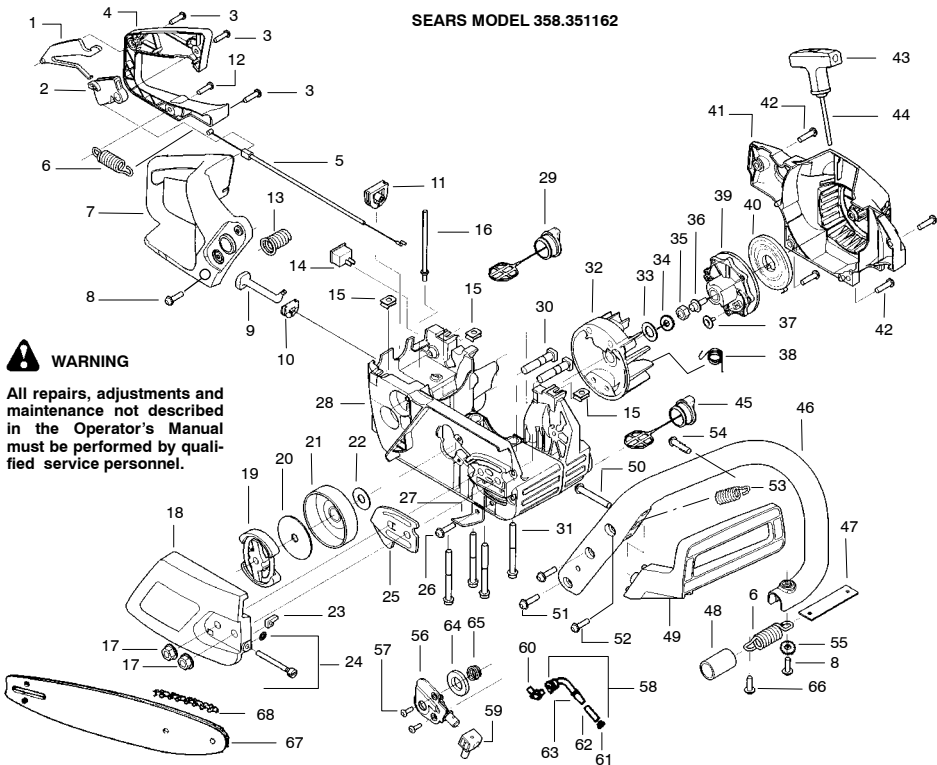

REPAIR PARTS

SEARS MODEL 358.351162

WARNING

All repairs, adjustments and maintenance not described in the Operator's Manual must be performed by qualified service personnel.

Ref.	Part No.	Description	Ref.	Part No.	Description	Ref.	Part No.	Description
1.	530038988	Throttle Lockout	24.	530069611	Bar Adjusting Kit	51.	530015843	Screw
2.	530038987	Throttle Trigger	25.	530038238	w/Screw & Retainer	52.	530016009	Screw
3.	530015906	Screw	26.	530015814	Plate-Bar Mounting	53.	530047934	Screw
4.	530047581	Cover-Rear Handle	27.	530029850	Chain Catcher	54.	530015875	Screw
5.	530047602	Throttle Cable	28.	530047600	Chassis Ass'y.	55.	530015123	Washer
6.	530042082	Spring-Isolator	29.	530047192	Fuel Cap Ass'y.	56.	530069957	Oil Pump Kit
7.	530047582	Rear Handle	30.	530016133	Bolt-Bar	57.	530016097	Screw
8.	530016018	Screw	31.	530016132	Bolt-Bar	58.	530047663	Oil-Pickup Ass'y.
9.	530047605	Choke Knob	32.	530039209	Flywheel Ass'y.	59.	530019206	Seal Block
10.	530049005	Grommet-Choke Knob	33.	530400897	Washer	60.	530049477	Elbow-Oil Pickup
11.	530047631	Grommet-Throttle Cable	34.	530092322	Lockwasher	61.	530030189	Plug-Oil Filter
12.	530015886	Screw	35.	530016134	Nut-Flywheel	62.	530037821	Oil Filter
13.	530069384	Isolator Kit	36.	530015920	Screw	63.	530038373	Pick-up Oiler
14.	530069572	Switch Kit	37.	530023817	Screw	64.	530019231	Dust Seal
15.	530015922	Nut-"U" Type	38.	530023817	Spring-Starter Dog	65.	530037820	Gear-Worm Spring
16.	530069247	Fuel Line Kit (Large Dia.)	39.	530037817	Starter Pulley	66.	530015843	Screw
17.	530015917	Nut-Bar Mounting	40.	530027531	Spring-Starter	67.	71-36366	Bar-16"
18.	530037803	Clutch Cover	41.	530049336	Fan Housing	68.	71-3629	Chain-16"
19.	530014949	Clutch Ass'y.	42.	530015892	Starter Handle			
20.	530015611	Clutch Washer	43.	530037485	Rope Kit			
21.	530047061	Clutch Drum Ass'y. w/Bearing	44.	530069232	Oil Cap Ass'y.	Not Shown		
22.	530015907	Washer-Thrust	45.	530010846	Front Handle	530087297	530049245	Operator Manual
23.	530015826	Pin-Bar Adjusting	46.	530047583	Limiter Strap	530052362		Instruction Decal
			47.	530047608	Sleeve-AV Spring			Decal-Chain
			48.	530036142	Handguard			Readjust
			49.	530038224	Screw			Decal-Clutch Cover
			50.	530016020				