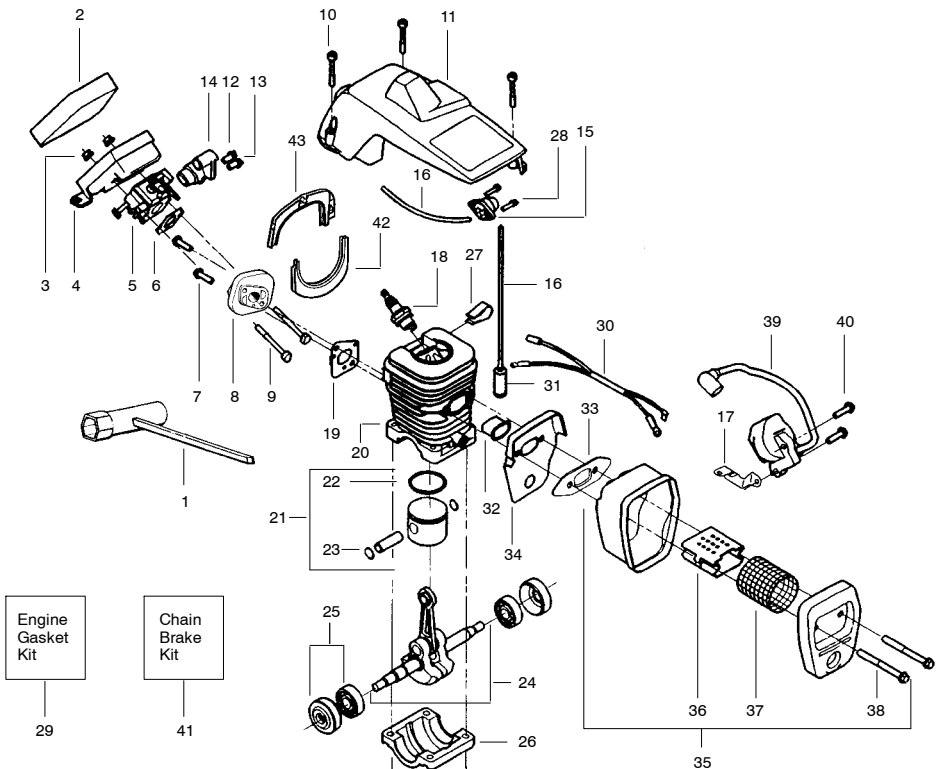

REPAIR PARTS

Ref.	Part No.	Description	Ref.	Part No.	Description
1.	530031163	Bar Wrench	25.	530047827	Seal & Bearing Ass'y.
2.	530037793	Foam-Air Filter	26.	530037935	Cap-Crankcase
3.	530016101	Nut	27.	530016136	Clip
4.	530047604	Air Filter Housing	28.	530015780	Screw
5.	530069722	Carburetor Kit (Incl. 12 & 13)	29.	530069608	Engine Gasket Kit (Incl. 6, 17, 19 & 33)
6.	530019239	Carb. Gasket	30.	530049117	Wire Harness Ass'y.
7.	530015810	Screw	31.	530014362	Fuel Filter
8.	530049700	Carburetor Adaptor	32.	530037652	Heat Insulator
9.	530016187	Screw	33.	530019221	Muffler Gasket
10.	530016102	Screw	34.	530038237	Muffler Back Plate
11.	530053183	Cylinder Shield	35.	530047207	Muffler Ass'y. (Incl. 33-34 & 36-38)
12.	530038318	Limiter Cap-High	36.	530037813	Muffler Diffuser
13.	530038317	Limiter Cap-Low	37.	530036103	Spark Arrestor Screen
14.	530049244	Grommet-Carb. Adjust	38.	530016132	Screw
15.	530047566	Air Purge Ass'y.	39.	530052277	Ignition Module
16.	530069216	Primer Line Kit (Small Dia)	40.	530015814	Screw
17.	530047442	Ground Strap	41.	952706606	Chain Brake Kit
18.	71-85849	Spark Plug (CJ-7Y)	42.	530049714	Seal-Carb. Adaptor (Lower)
19.	530019249	Gasket-Carb. Adaptor	43.	530049715	Seal-Carb. Adaptor (Upper)
20.	530069932	Cylinder Kit			
21.	530069605	Piston Kit (Incl. 22 & 23)		Not Shown	
22.	530038729	Piston Ring		530031112	Clutch Ass'y. Tool
23.	530015697	Retainer		530031097	Air Gap Gauge
24.	530047062	Crankshaft Ass'y.