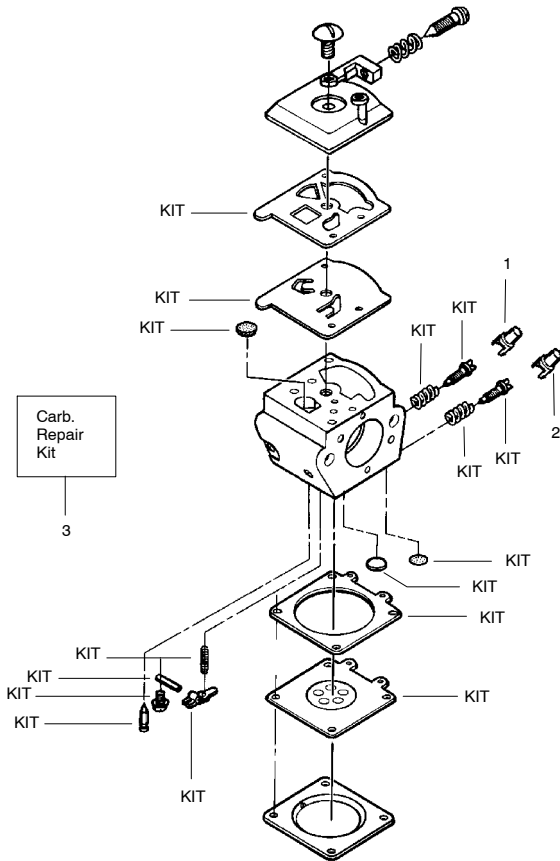

REPAIR PARTS

Carburetor Assembly Kit Number #530069722

Ref.	Part No.	Description
1.	530038318	Limiter Cap-High
2.	530038317	Limiter Cap-Low
3.	530069826	Carburetor Repair Kit (KIT = Contents)