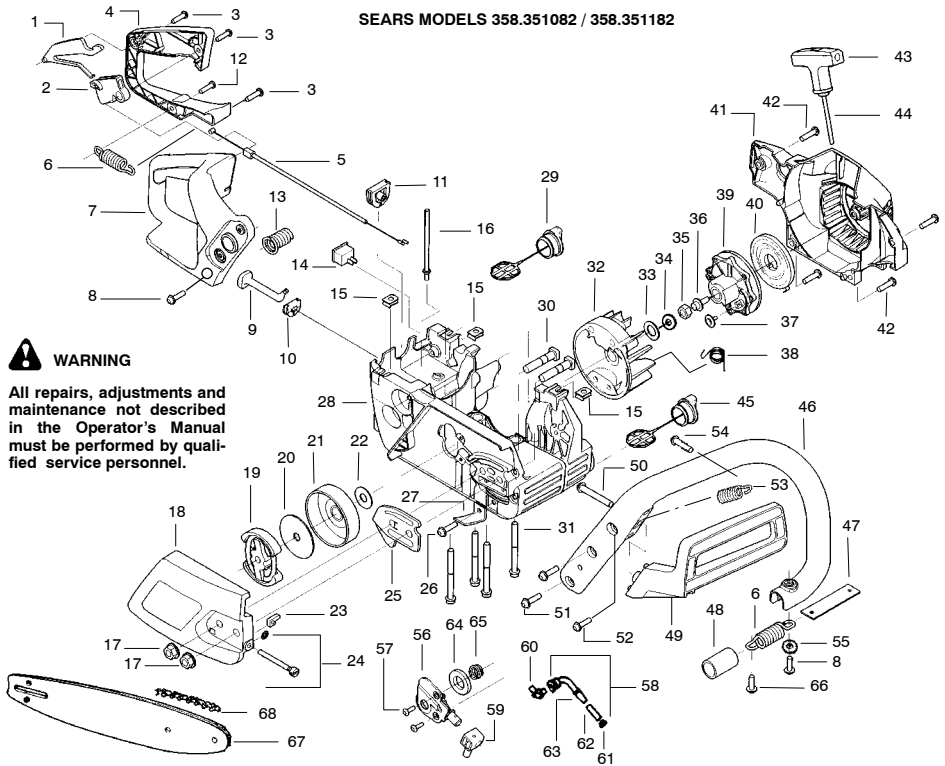

REPAIR PARTS

SEARS MODELS 358.351082 / 358.351182

WARNING

All repairs, adjustments and maintenance not described in the Operator's Manual must be performed by qualified service personnel.

Ref.	Part No.	Description	Ref.	Part No.	Description	Ref.	Part No.	Description
1.	530038988	Throttle Lockout	24.	530069611	Bar Adjusting Kit	51.	530015843	Screw
2.	530038987	Throttle Trigger	25.	530038238	w/Screw & Retainer	52.	530016009	Screw
3.	530015906	Screw	26.	530015814	Plate-Bar Mounting	53.	530047934	Screw
4.	530047581	Cover-Rear Handle	27.	530029850	Chain Catcher	54.	530015875	Screw
5.	530047602	Throttle Cable	28.	530047600	Chassis Ass'y.	55.	530015123	Washer
6.	530042082	Spring-Isolator	29.	530047192	Fuel Cap Ass'y.	56.	530069957	Oil Pump Kit
7.	530047582	Rear Handle	30.	530016133	Bolt-Bar	57.	530016097	Screw
8.	530016018	Screw	31.	530016132	Nut-Flywheel	58.	530047663	Screw
9.	530047605	Choke Knob	32.	530039209	Flywheel Ass'y.	59.	530019206	Seal Block
10.	530049005	Grommet-Choke Knob	33.	530400897	Washer	60.	530049477	Elbow-Oil Pickup
11.	530047631	Grommet-Throttle Cable	34.	530092322	Lockwasher	61.	530030189	Plug-Oil Filter
12.	530015886	Screw	35.	530016134	Nut-Flywheel	62.	530037821	Oil Filter
13.	530069384	Isolator Kit	36.	530015920	Screw	63.	530038373	Pick-up Oiler
14.	530069572	Switch Kit	37.	530016080	Screw	64.	530019231	Dust Seal
15.	530015922	Nut-"U" Type	38.	530023817	Spring-Starter Dog	65.	530037820	Gear-Worm Spring
16.	530069247	Fuel Line Kit (Large Dia.)	39.	530037817	Starter Pulley	66.	530015843	Screw
17.	530015917	Nut-Bar Mounting	40.	530047531	Spring-Starter	67.	71-36366	Bar-16"
18.	530037803	Clutch Cover	41.	530049336	Fan Housing	71-36374	Bar-18"	
19.	530014949	Clutch Ass'y.	42.	530015892	Screw	68.	71-3629	Chain-16"
20.	530015611	Clutch Washer	43.	530037485	Starter Handle	71-3619	Chain-18"	
21.	530047061	Clutch Drum Ass'y. w/Bearing	44.	530069232	Rope Kit			
22.	530015907	Washer-Thrust	45.	530010846	Oil Cap Ass'y.	Not Shown		
23.	530015826	Pin-Bar Adjusting	46.	530047583	Front Handle	530087298		Operator Manual
			47.	530047608	Limiter Strap	530049246		Instruction Decal
			48.	530036142	Sleeve-AV Spring	530052362		Decal-Chain
			49.	530038224	Handguard			Readjust
			50.	530016020	Screw			