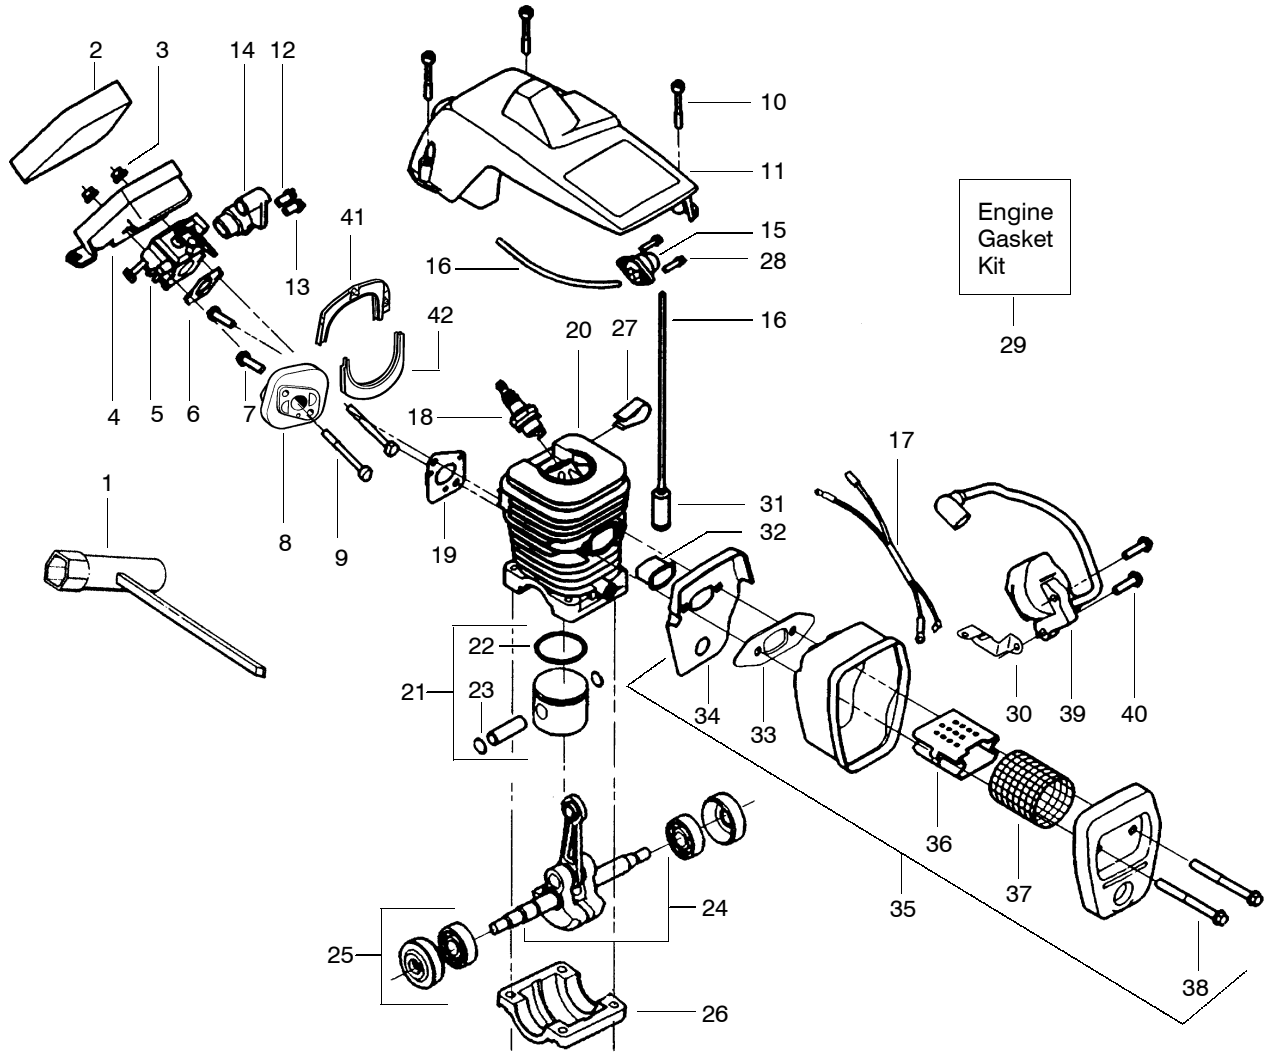

PARTS LIST NO. 530088664		POULAN® PARTS LIST	CHAIN SAW MODEL(S) 2350
DATE 12/06/99	NEW		PAGE NO. 2
Note: Illustration may differ from actual model due to design changes			

Ref.	Part No.	Description	Ref.	Part No.	Description	Ref.	Part No.	Description
1.	530031163	Bar Wrench	19.	530019249	Gasket—Carb Adaptor	35.	530047207	Muffler Ass'y. (Incl. 33—34 & 36—38)
2.	530037793	Foam—Air Filter	20.	530069607	Cylinder Kit	36.	530037813	Muffler Diffuser
3.	530016101	Nut	21.	530069605	Piston Kit (Incl. 22 & 23)	37.	530036103	Spark Screen
4.	530037804	Air Filter Housing	22.	530038729	Piston Ring	38.	530016132	Screw
5.	530069703	Carburetor Kit (Incl. 12 & 13)	23.	530015697	Retainer—Piston Pin	39.	530039198	Ignition Module
6.	530019239	Carb. Gasket	24.	530047062	Crankshaft Ass'y.	40.	530015814	Screw
7.	530015810	Screw	25.	530047827	Seal & Bearing Ass'y.	41.	530049715	Seal—Carb Adaptor — (Upper)
8.	530049700	Carb. Adaptor	26.	530037935	Cap—Crankcase	42.	530049714	Seal—Carb Adaptor — (Lower)
9.	530016187	Screw	27.	530016136	Clip—High Tension Lead			
10.	530016102	Screw	28.	530015780	Screw			
11.	530053184	Cylinder Shield	29.	530069608	Engine Gasket Kit (Incl. 6, 19 & 33)			
12.	530038318	Limiter Cap—High	30.	530047442	Ground Strap	Not Shown		
13.	530038317	Limiter Cap—Low	31.	530095646	Fuel Pick—up Ass'y.			
14.	530049244	Grommet—Carb Adjust	32.	530037652	Heat Insulator	530031112	Clutch Ass'y. Tool	
15.	530047213	Air Purge Ass'y.	33.	530019221	Muffler Gasket	530031097	Air Gap Gauge	
16.	530069247	Fuel Line Kit (Small)	34.	530049870	Muffler Backplate	530031160	Insert Tool— Limiters Cap	
17.	530052296	Wire Harness Ass'y.						
18.	952030150	Spark Plug (CJ—7Y)						

✓ = NEW PART NUMBER FOR THIS IPL

* = REFER TO THE SERVICE REFERENCE INDICATED FOR MORE INFORMATION. (LOCATED AT END OF IPL)