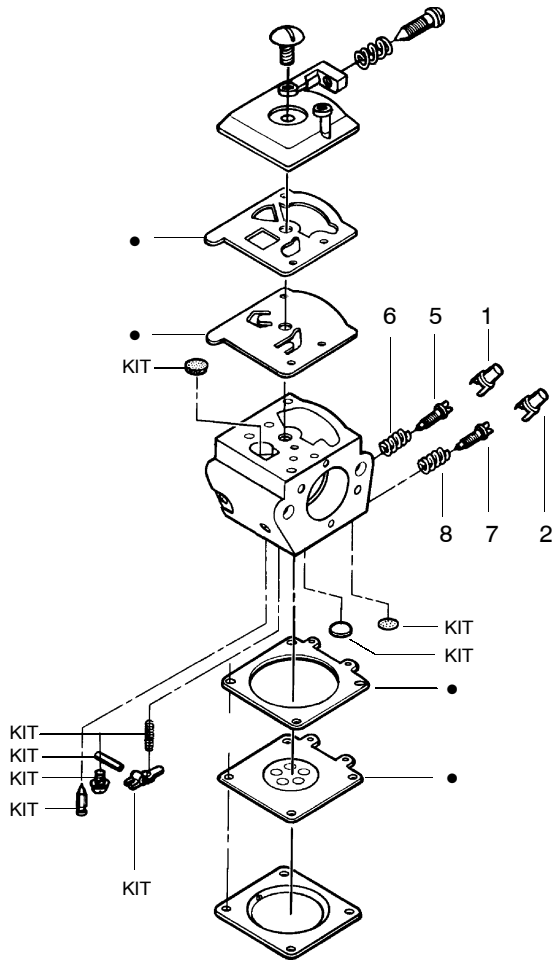

✓ = NEW PART NUMBER FOR THIS IPL ★ = REFER TO THE SERVICE REFERENCE INDICATED FOR MORE INFORMATION. (LOCATED AT END OF IPL)

PARTS LIST NO. 530088664		POULAN® PARTS LIST	CHAIN SAW MODEL(S) 2350
DATE 12/06/99	NEW		PAGE NO. 2
Note: Illustration may differ from actual model due to design changes			

✓ = NEW PART NUMBER FOR THIS IPL

* = REFER TO THE SERVICE REFERENCE INDICATED FOR MORE INFORMATION. (LOCATED AT END OF IPL)

Carburetor Assembly – WT324 – #530069703

Carb.
Repair
Kit

Gasket/
Dia.
Kit

3

4

Ref.	Part No.	Description
1.	530038318	Limiter Cap–High
2.	530038317	Limiter Cap–Low
3.	530069826	Carburetor Repair Kit (KIT= Indicates Contents)
4.	530069844	Gasket Diaphragm Kit (● Indicates Contents)
5.	530035383	Needle–Low Speed
6.	530035293	Needle Spring–Low Speed
7.	530035384	Needle–High Speed
8.	530035295	Needle Spring–High Speed