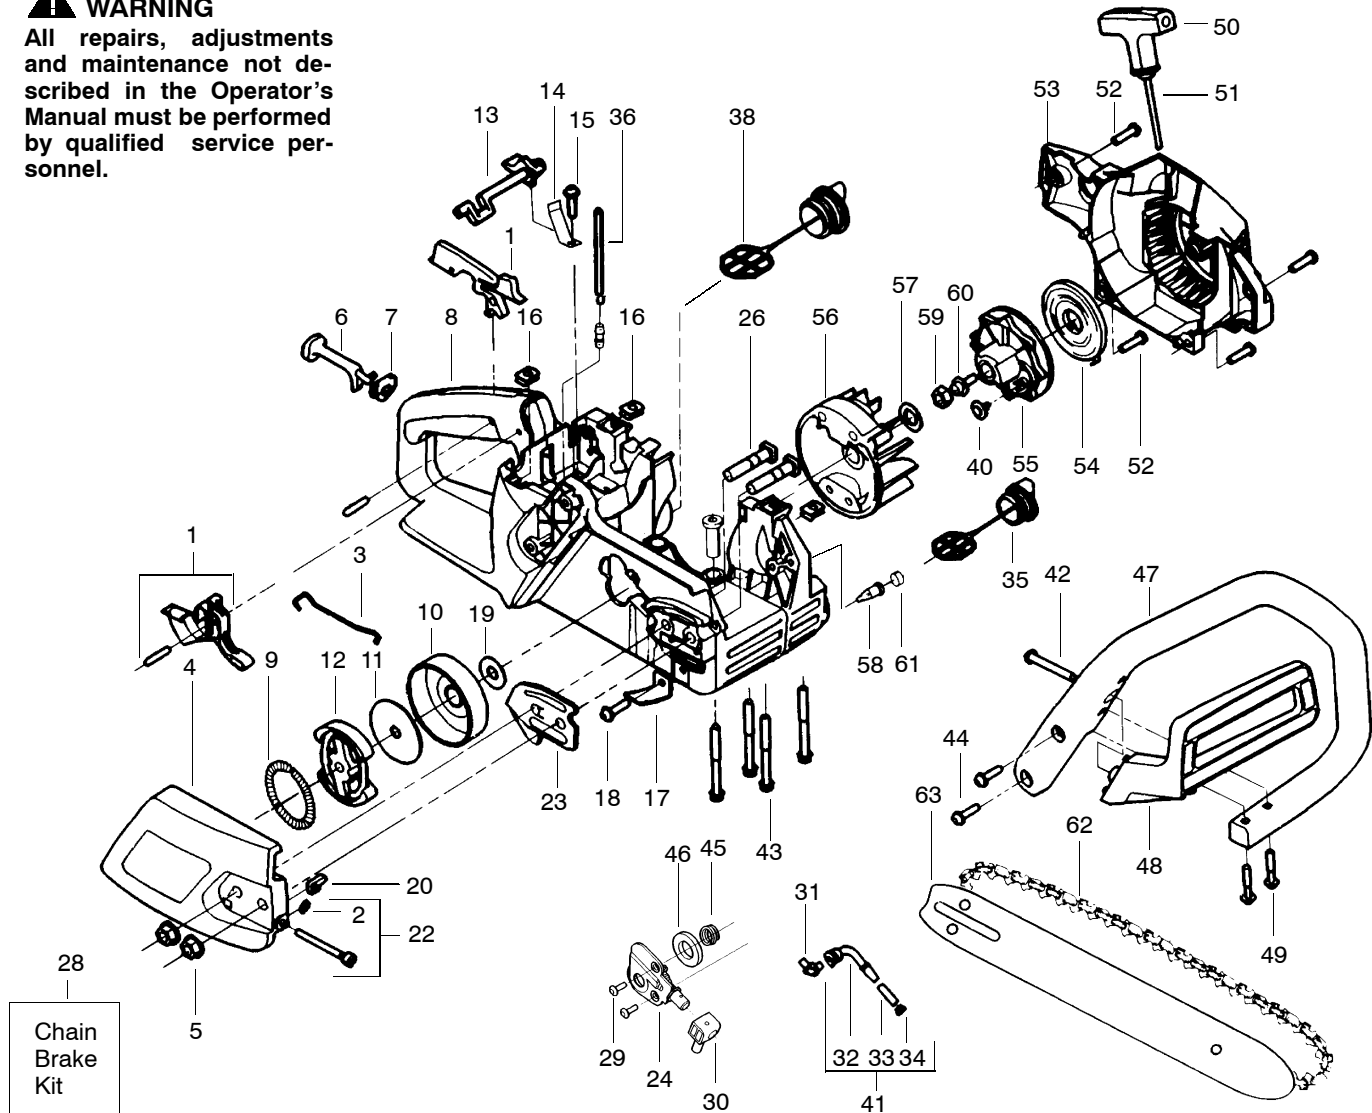

⚠ WARNING

All repairs, adjustments and maintenance not described in the Operator's Manual must be performed by qualified service personnel.

Ref.	Part No.	Description	Ref.	Part No.	Description	Ref.	Part No.	Description
1.	530069724	Trigger & Lockout Kit (Includes Pin)	23.	530038238	Bar Mounting Plate	48.	530038224	Handguard
2.	530038593	Retainer-Bar Adjust Wire - Throttle	24.	530071259	Oil Pump Kit - (Incl. Oil Pump Body, Gear Assy, Pin, 31 & 45)	49.	530015940	Screw
3.	530037809	Wire - Throttle	26.	530016133	Bolt	50.	530037485	Starter Handle
4.	530053713	Clutch Cover	28.	952069662	Chain Brake Kit	51.	530069232	Rope Kit
5.	530015917	Nut - Bar Mounting	29.	530016064	Screw	52.	530015892	Screw
6.	530047989	Choke Lever	30.	530019206	Seal Block	53.	530049334	Fan Housing
7.	530038406	Grommet-Choke Knob	31.	530049477	Elbow-Oil Pickup	54.	530027531	Starter Spring
8.	530069822	Chassis Ass'y. Kit	32.	530038373	Pick-Up Oiler	55.	530037817	Starter Pulley
9.	530094188	Clutch Spring	33.	530037821	Oil Filter	56.	530039209	Flywheel Ass'y.
10.	530047061	Clutch Drum Ass'y - w/Brg.	34.	530030189	Plug- Oil Filter	57.	530015127	Washer-Flywheel
11.	530015611	Washer - Clutch	35.	530010846	Oil Cap Ass'y.	58.	530026119	Check Valve
12.	530014949	Clutch Ass'y.	36.	530069216	Fuel Line Kit (Large)	59.	530016134	Nut-Flywheel
13.	530038227	Switch Lever	38.	530047164	Fuel Cap Ass'y.	60.	530015920	Screw
14.	530016149	Switch Spring	40.	530016080	Screw	61.	530038264	Plug - Bronze Vent
15.	530015775	Screw	41.	530047663	Oil-Pickup Ass'y. (Incl. 32, 33 & 34)	62.	952051338	Chain-18"
16.	530015922	Nut-Speed				63.	952044418	Bar-18"
17.	530029850	Chain Catcher	42.	530016020	Screw	Not Shown		
18.	530015814	Screw	43.	530016132	Screw	530087857	Operator Manual	
19.	530015907	Washer - Thrust	44.	530015814	Screw	530038257	Decal Instruction	
20.	530015826	Pin -Bar Adjusting	45.	530037820	Gear Worm Spring	530038486	Decal Stop	
22.	530069611	Bar Adjusting Screw Kit (Incl. 2)	46.	530019231	Dust Seal			
			47.	530037799	Front Handle			

✓ = NEW PART NUMBER FOR THIS IPL   ★ = REFER TO THE SERVICE REFERENCE INDICATED FOR MORE INFORMATION. (LOCATED AT END OF IPL)