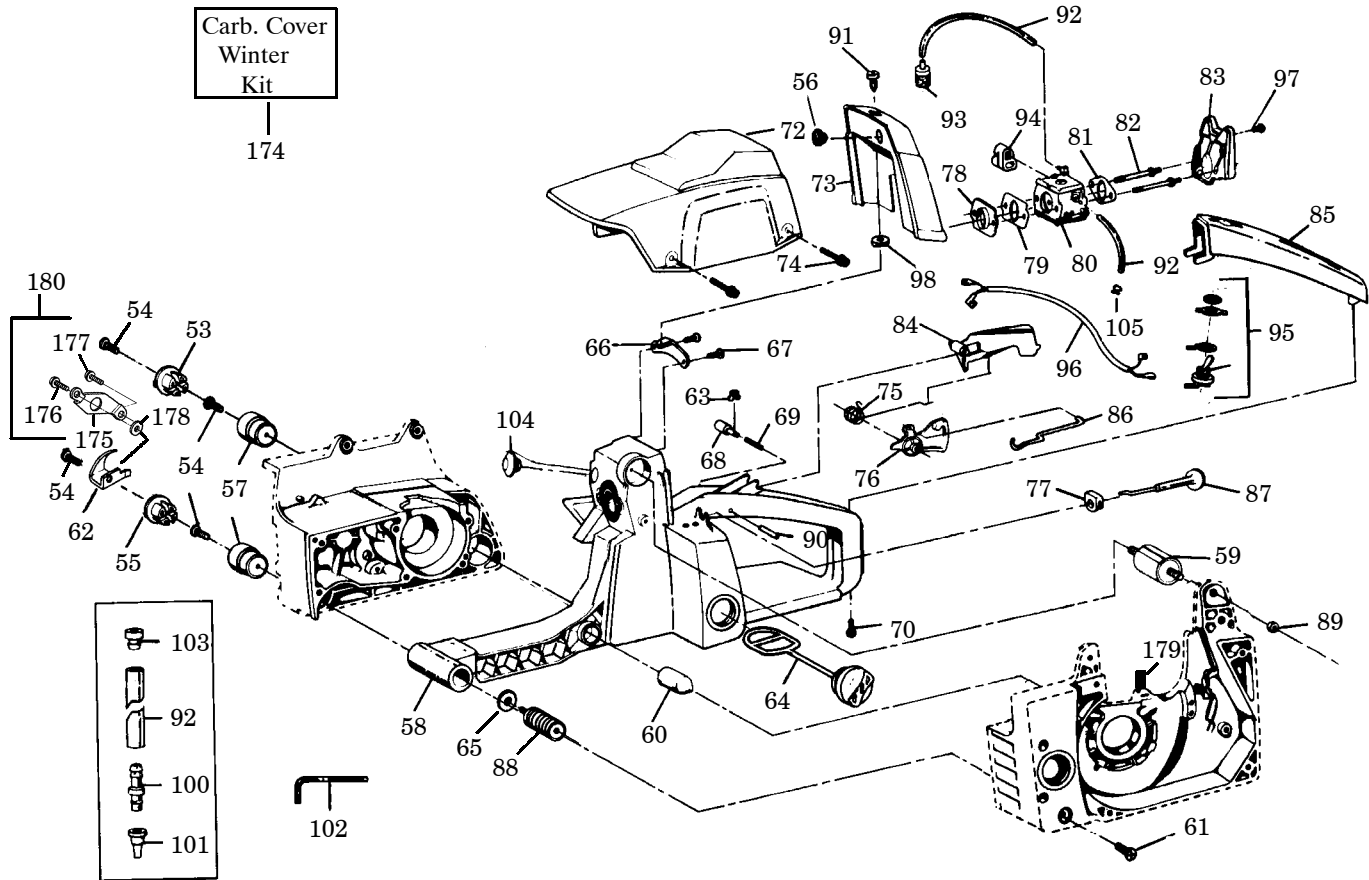

KEY NO.	PART NO.	DESCRIPTION	KEY NO.	PART NO.	DESCRIPTION
53	530-027732	Retainer Mount	85	530-027207	Rear Handle Cover
54	530-015714	Screw	86	530-027073	Throttle Wire
55	530-027732	Chain Catcher Retainer	87	530-027075	Choke Knob
56	530-027399	Bumper-Carb. Cover	88	-	Isolator Ass'y.
57	530-027392	Lower Isolator		530-027393	Type I
58	530-069391	Rear Handle & Fuel Tank		530-036962	Type II
59	530-027394	Cylindrical Mount	89	530-001543	Nut
60	530-027187	Isolator Limiter	90	530-015701	Dowel Pin
61	530-015715	Screw	91	530-015724	Screw
62	530-027733	Chain Catcher	92	530-069216	Line Kit (Bulk 8133)
63	530-015702	"C" Clip	93	-	Fuel Filter Ass'y.
64	530-010845	Fuel Cap Ass'y. (Incl. "O" Ring)		530-091878	Model 2800
65	530-015123	Washer-Type II Only		530-014199	Model 3300
66	530-027191	Bracket	94	530-039129	Grommet
67	530-015598	Screw	95	530-069225	Switch Kit
68	530-029666	Throttle Lock	96	530-027138	Lead Wire Ass'y.
69	530-024772	Throttle Lock Spring	97	530-015802	Screw
70	530-015716	Screw	98	530-027202	Screw Retainer
72	530-069279	Cylinder Shield Kit ((Incl. #173)	100	530-024475	Vent Fitting
73	530-027178	Carburetor Cover	101	530-026119	Check Valve
74	530-015871	Screw	102	530-031111	Hex Key
75	530-027134	Trigger Latch Spring	103	530-027339	Vent Plug
76	530-027133	Throttle Trigger	104	530-025922	Plug-Air Box
77	530-027271	Grommet	105	530-027341	Clamp
78	530-027121	Bracket	174	952-069253	Carb. Cover Winter Kit
79	530-069487	Gasket Set	175	530-029347	Bracket
80	530-035201	Carburetor (HDA-49)	176	530-015875	Screw
81	530-023664	Air Filter Plate	177	530-015875	Screw
82	530-015735	Carb. Mounting Stud	178	530-015562	Washer
83	530-010892	Air Filter Ass'y.	179	530-025539	Impulse Fitting
84	530-027135	Throttle Lockout	180	530-069297	Isolator Kit

*Decal Kit Includes: Decals for Fan Hsg, Starter Hsg. and Instruction Decals.

↗=Part Change