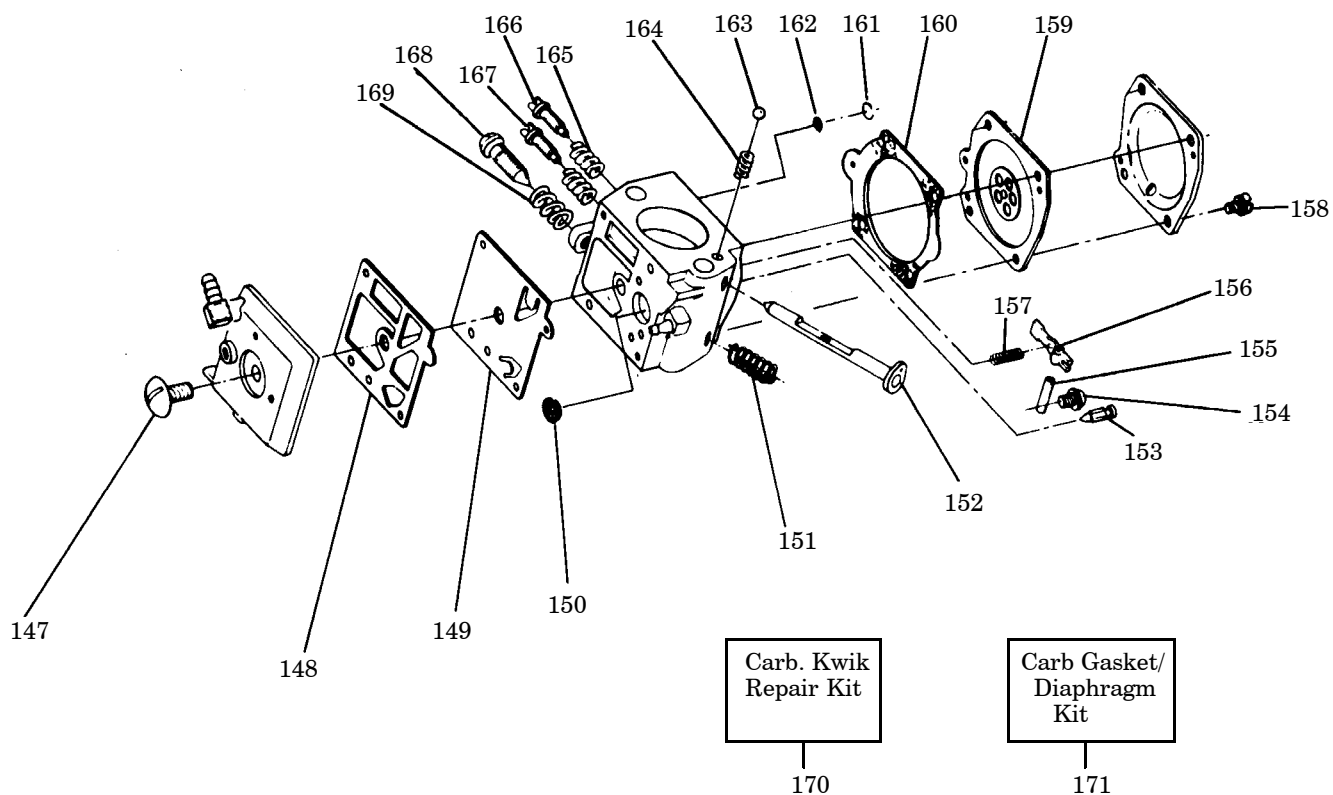

Carburetor Assembly - #530-035201 HDA - #49

KEY NO.	PART NO.	DESCRIPTION	KEY NO.	PART NO.	DESCRIPTION
147	530-035237	Screw	161	+530-035204	Retaining Ring
148	*+530-035227	Fuel Pump Gasket	162	+530-035248	Check Valve Screen
149	*+530-035229	Fuel Pump Diaphragm	163	530-035226	Ball
150	+530-035249	Inlet Screen	164	530-035240	Spring
151	530-035244	Throttle Spring	165	530-035243	Needle Adjusting Spring
152	530-035216	Choke Shaft & Lever Ass'y	166	530-035245	High Speed Needle
153	+530-035223	Inlet Needle Valve	167	530-035246	Idle Needle
154	+530-035236	Screw	168	530-035238	Idle Adjust Screw
155	+530-035250	Pin	169	530-035242	Idle Adjust Spring
156	+530-035252	Metering Lever	170	530-035209	Kwik Repair Kit(+Indicates Contents)
157	+530-035241	Spring	171	530-035213	Carb. Gasket Kit (*Indicates Contents)
158	530-035239	Screw			
159	*+530-035230	Metering Diaphragm			
160	*+530-035228	Metering Diaphragm Gasket			
				Not Shown	
				+530-035224	Welch Plug
				+530-035225	Plug Cup

*Decal Kit Includes: Decals for Fan Hsg, Starter Hsg. and Instruction Decals.

↗ =Part Change