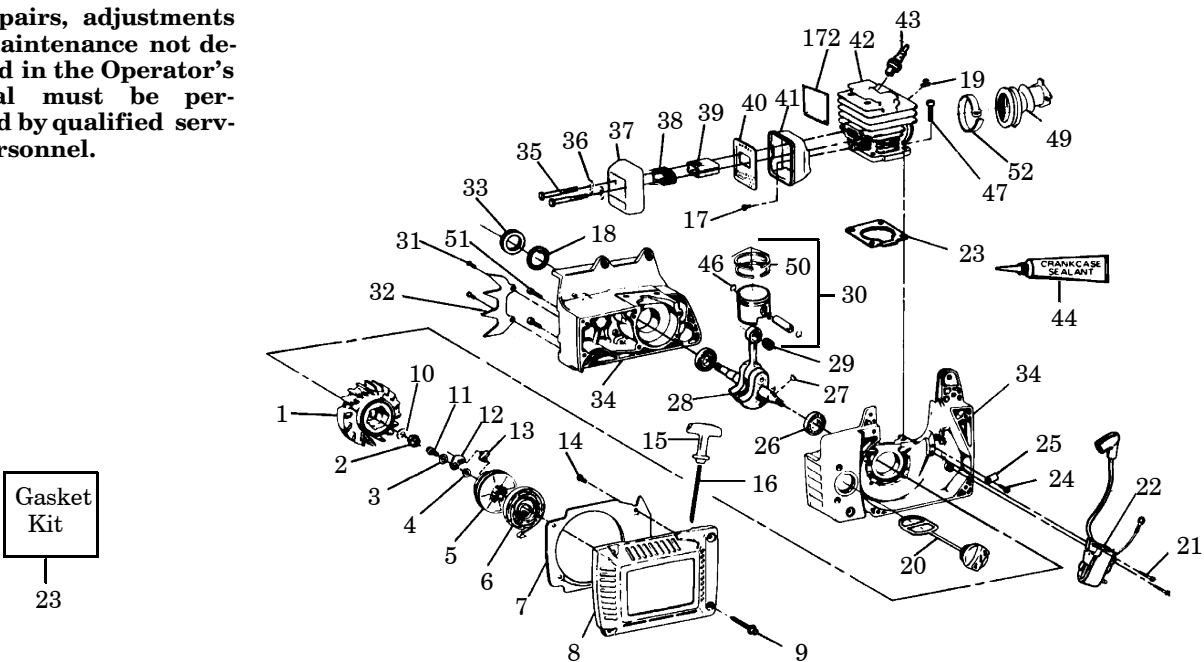

⚠ WARNING
All repairs, adjustments and maintenance not described in the Operator's Manual must be performed by qualified service personnel.

KEY NO.	PART NO.	DESCRIPTION	KEY NO.	PART NO.	DESCRIPTION
1	530-039127	Flywheel	34	530-014719	Crankcase Ass'y. (Incl. #'s 18, 26,33,125,126,127,137,138,141 & 142)
2	530-001733	Nut	35	530-015718	Screw
3	530-015254	Wave Washer	36	530-015722	Washer
4	530-027163	Retainer	37	530-028645	Muffler Cover
5	530-027170	Starter Pulley	38	530-027095	Spark Arrestor Screen
6	530-042067	Starter Spring	39	530-028647	Muffler Diffuser
7	530-027096	Baffle Plate	40	530-028646	Muffler Baffle Plate
8	530-010856	Fan Housing	41	530-027424	Muffler Body
9	530-015709	Screw	42	-	Cylinder
10	530-015441	Washer		530-012155	Model 2800
11	530-015713	Screw		530-012200	Model 3300
12	530-027765	Starter Cam	43	530-030123	Spark Plug (RCJ-4)
13	530-027162	Starter Dog	44	530-030054	Sealant
14	530-015241	Screw	46	530-015697	Retainer
15	530-026735	Starter Handle	47	530-001624	Screw
16	530-069233	Rope Kit	49	530-027218	Carburetor Adaptor
17	530-015720	Bolt	50	-	Piston Ring
18	530-001516	Snap Ring		530-027090	Model 2700 & 2800
19	530-015696	Clip		530-027092	Model 3000
20	530-010846	Oil Cap Ass'y. (Incl. "O" Ring)		530-027607	Model 3100 & 3300
21	530-015708	Screw	51	530-015707	Screw
22	530-039128	Ignition Module (Incl. High Tension Lead Ass'y.)	52	530-027285	Clamp Ass'y.
23	530-069487	Gasket Set (Includes 79 & 108)	172	530-027838	Deflector (Model 3300 Only)
24	530-015306	Screw	Not Shown		
25	530-027264	Clamp		530-061481	Carton
26	530-032093	Crankshaft Bearing		530-081103	Operator Manual
27	530-002595	Flywheel Key		-	Ass'y. Parts Bag
28	530-027143	Crankshaft/Rod Ass'y.		530-014915	Model 2800/3300-18"
29	530-032111	Piston Pin Bearing		530-014916	Model 3300-20"
30	-	Piston Kit (Includes: 29,46,50 & Piston Pin)		530-037423	Warning Decal
	530-010864	Model 2800			
	530-010986	Model 3300			
31	530-015875	Screw			
32	530-027184	Spur			
33	530-019146	Crankshaft Seal			

*Decal Kit Includes: Decals for Fan Hsg, Starter Hsg. and Instruction Decals.

↗ =Part Change