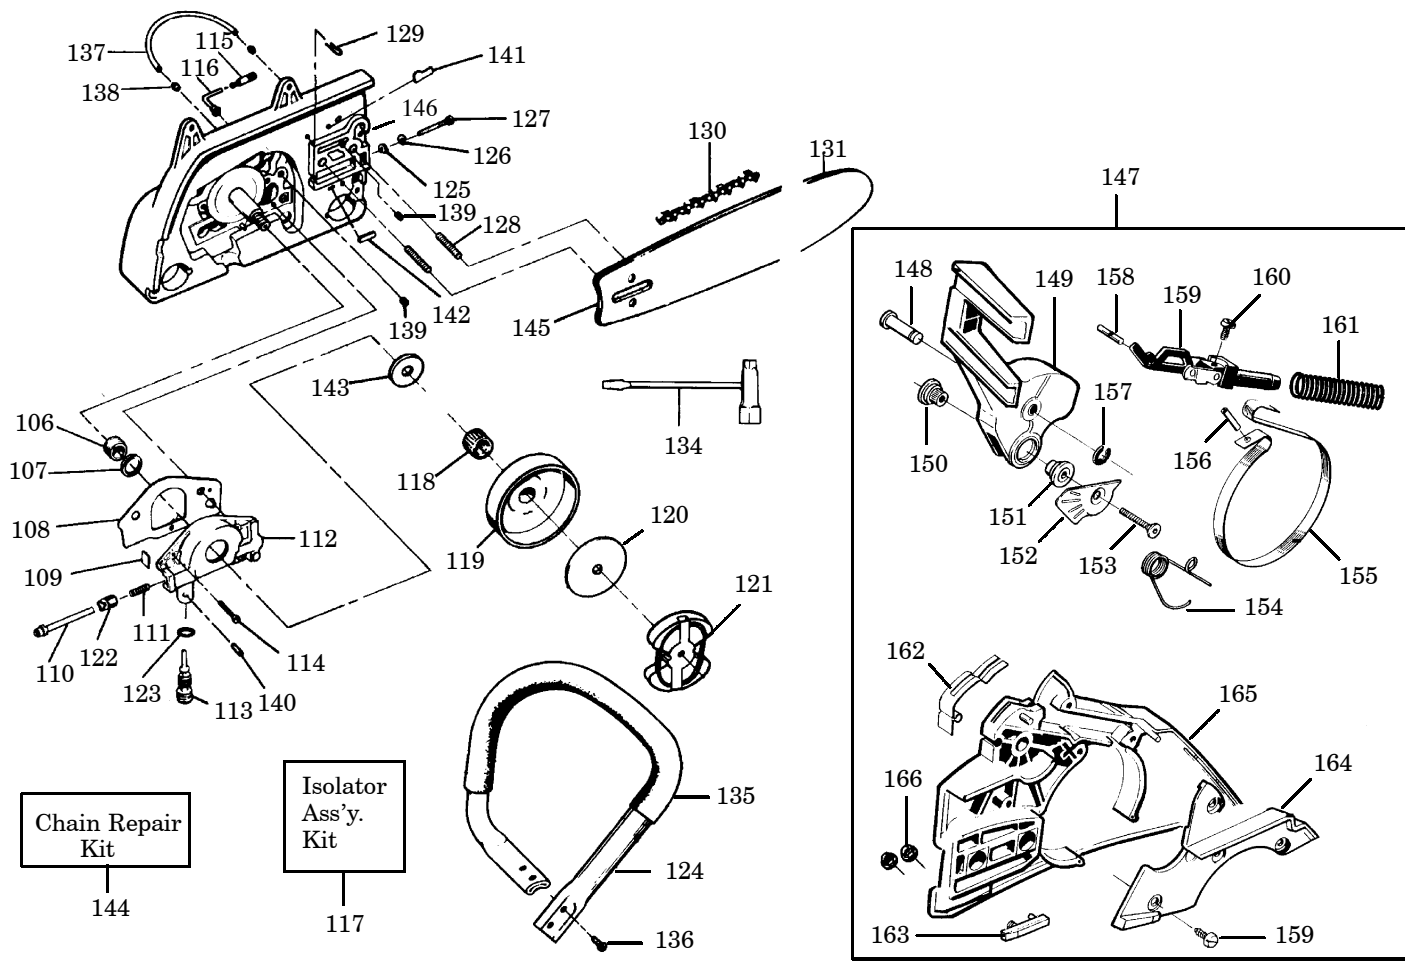

*Decal Kit Includes: Decals for Fan Hsg, Starter Hsg. and Instruction Decals.

↗=Part Change

KEY NO.	PART NO.	DESCRIPTION	KEY NO.	PART NO.	DESCRIPTION
106	530-027140	Worm Gear	136	530-016058	Screw
107	530-019147	Seal	137	530-012106	Oiler Discharge Line
108	530-069487	Gasket Set	138	530-002464	Oiler Discharge Sleeve
109	530-027128	Dust Plug	139	530-015422	Tubing Nut
110	530-014204	Plunger	140	530-015752	Oiler Adjustment Pin
111	530-027126	Spring	141	530-027222	Chain Pad - Top
112	530-069218	Oil Pump Kit (Incl. #'s 106, 107,109,110,111,113,122,123&140)	142	530-027223	Chain Pad
113	530-015873	Oiler Adjustment Screw	143	530-015733	Thrust Washer
114	530-015871	Screw	144	530-052085	Chain Repair Kit
115	530-027272	Oil Pickup & Filter	145	952-044325	Bar 16"
116	530-027192	Oiler Intake Line		952-044326	Bar 20"
117	530-069384	Isolator Ass'y. Kit	146	530-029236	Crankcase Plug
118	530-032049	Bearing	147	952-069395	Chainbrake Ass'y.
119	530-048084	Drum Sprocket	148	530-029879	Pivot Pin
120	530-027161	Clutch Plate	149	507-476675	Handguard
121	530-014161	Clutch Ass'y.	150	530-029872	Bushing (Right)
122	530-027129	Oiler Gear Spur	151	507-433823	Bushing (Left)
123	530-019079	"O" Ring	152	507-433941	Heat Shield
124	530-022312	Handlebar Ass'y.	153	507-433942	Screw
125	530-023064	Bar Adjusting Pin	154	503-493401	Spring-Handguard
126	530-024419	"E" Ring	155	501-874301	Brake Band
127	530-015730	Screw	156	721-425250	Spirol Pin
128	530-016238	Bar Stud	157	530-024419	"C" Clip
129	530-015108	Vent Pin	158	720-123300	Straight Pin
130	952-051313	Chain 18"	159	530-015911	Screw
	952-051310	Chain 20"	160	530-014356	Knee Joint Ass'y.
131	530-055072	Replaceable Sprocket Nose	161	501-875401	Spring
134	--	Scrench	162	530-029878	Spring Detent
✓	530-031135	Silver Finish (1/2")	163	530-027223	Chain Pad
✓	530-031146	Gold Finish (9/16")	164	507-433821	Spring Cover
135	530-027847	Grip	165	507-476674	Bar Clamp
			166	530-015251	Nut