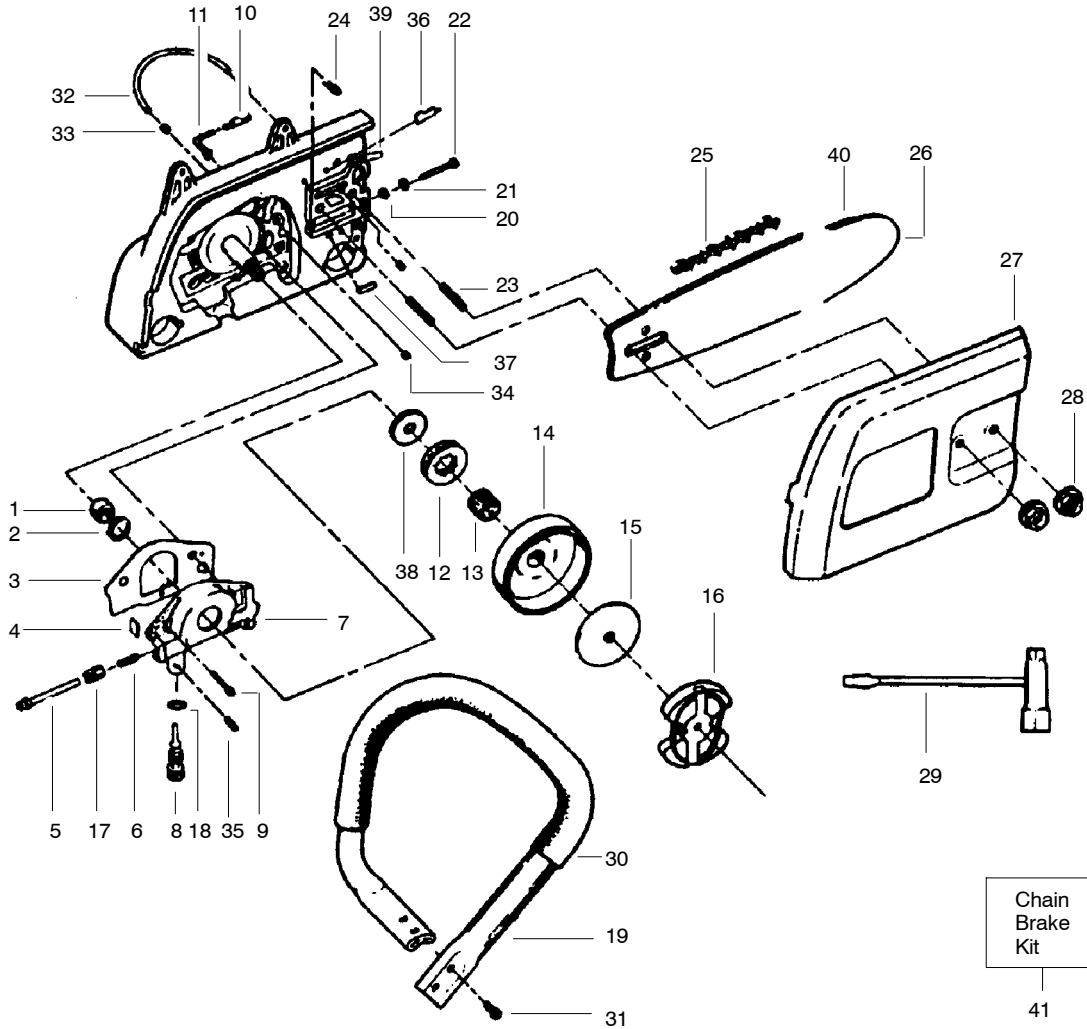

Ref.	Part No.	Description	Ref.	Part No.	Description	Ref.	Part No.	Description
1.	530027140	Wire Worm Gear	19.	530047163	Handlebar Assy	38.	530015733	Washer-Thrust
2.	530019147	Seal-Oil Pump	20.	530023064	Guide Bar Pin	39.	530029236	Crankcase Plug
3.	530069487	Engine Gasket Set	21.	530038593	Retainer-Bar Adjust	40.	530037091	Replaceable Sprocket
4.	530027128	Dust Plug	22.	530016110	Screw			Nose
5.	530014204	Shaft Assy	23.	530016238	Stud-Guide Bar	41.	952069321	Chain Brake Kit
6.	530027126	Spring-Plunger	24.	530015108	Cotter Pin			
7.	530069218	Oil Pump Kit (Incl. 1., 2., 4., -6., 8., 17., 18., 35.)	25.	952051397	Chain-20"			
8.	530015873	Screw-Oiler Adjust	26.	952044544	Bar-20"			
9.	530015871	Screw	27.	530010869	Bar Clamp Assy			
10.	530027272	Oil Pickup & Filter	28.	530015251	Nut-Bar Mounting			
11.	530027192	Oil Intake Line	29.	---	Scrench			
12.	530048098	Rim-Floating (3/8 Pitch)	✓	530031135	Silver Finish (1/2")			
13.	530032049	Bearing	✓	530031146	Gold Finish (9/16")			
14.	530048083	Drum & Adaptor Assy	30.	530027776	Handlebar Grip			
15.	530027161	Clutch Plate	31.	530016058	Screw			
16.	530014161	Clutch Ass'y.	32.	530021061	Oiler Discharge Line			
17.	530027129	Gear Spur	33.	530002464	Oiler Discharge Sleeve			
18.	530019079	"O" Ring	34.	530015422	Tubing Nut			
			35.	530015752	Pin-Adjustment Screw			
			36.	530027222	Chain Pad-Top			
			37.	530027223	Chain Pad			