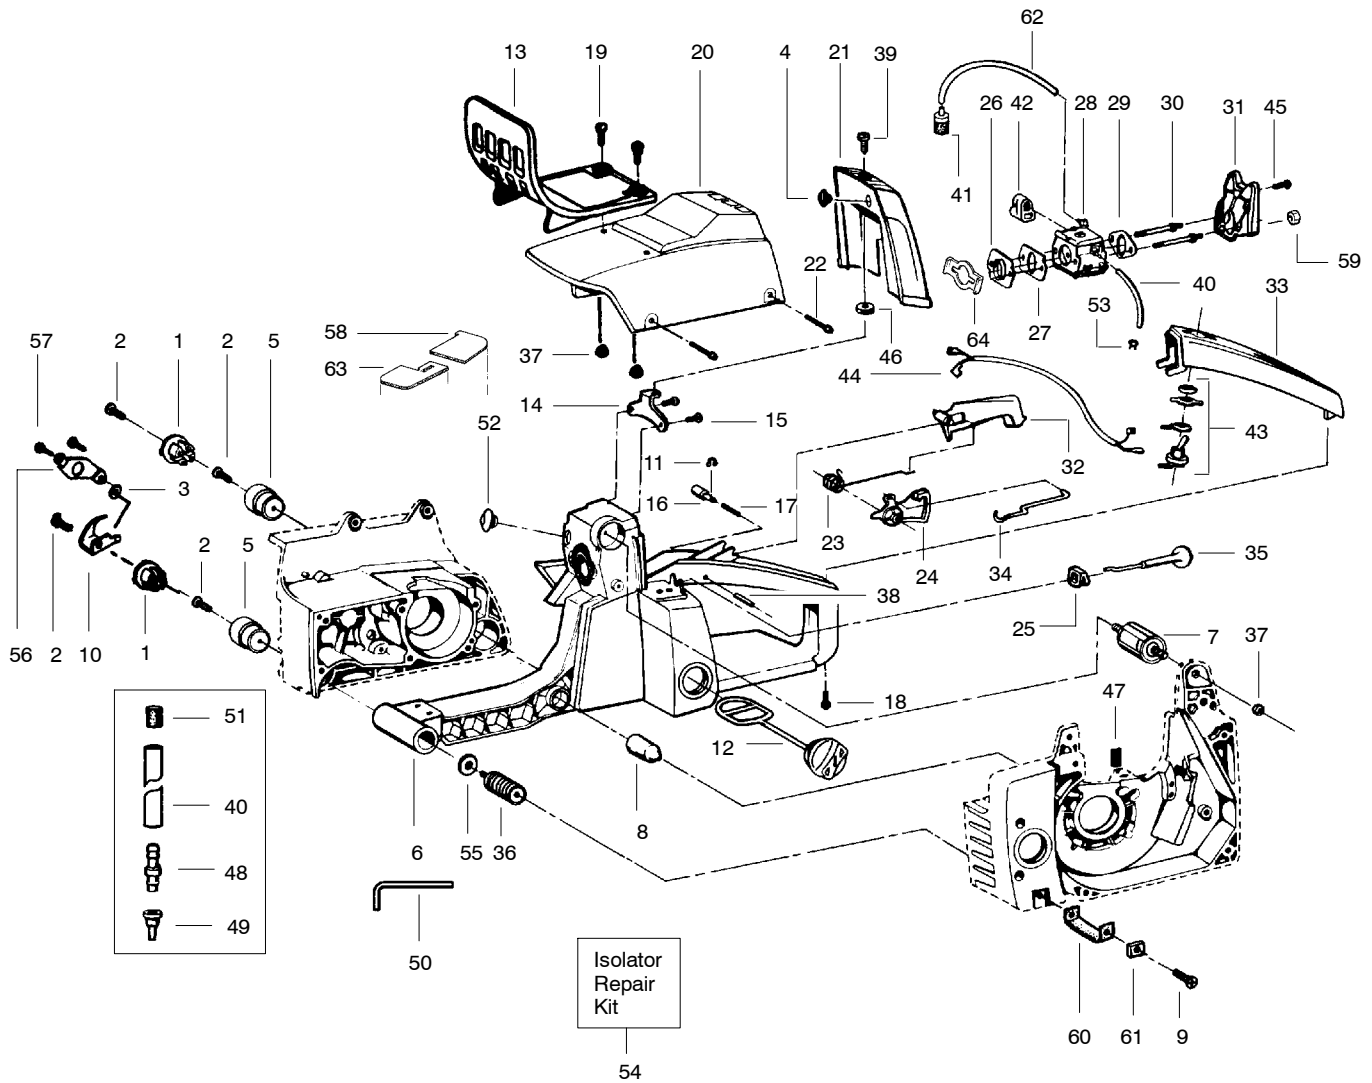

PARTS LIST NO. 530068641		POULAN® PARTS LIST	MODEL(s) 3350, 3500 & 3600	
DATE 9/6/00	REPLACES 530068641-5/23/97		Note: Illustration may differ from actual model due to design changes	PAGE NO. 2

Ref.	Part No.	Description	Ref.	Part No.	Description	Ref.	Part No.	Description
1.	530027732	Retainer Chain Catcher	23.	530027134	Trigger Latch Spring	45.	530015802	Screw
2.	530016057	Screw	24.	530027133	Throttle Trigger	46.	530027202	Retainer-Screw
3.	530015562	Washer-Flat	25.	530036053	Grommet	47.	530025539	Fitting-Bar Pad
4.	530027399	Carb. Cover Bumper	26.	530027121	Bracket-Intake Manifold	48.	530024475	Vent Fitting
5.	530042080	Lower Isolator	27.	530069487	Gasket Set	49.	530026119	Check Valve
6.	530069925	Rear Handle & Fuel Tank	28.	530035201	Carburetor (HDA-49)	50.	530031159	Hex Wrench (5/32)
7.	★★★★	Cylindrical Mount- Service Reference 1	29.	530023664	Air Filter Plate	51.	530027339	Vent Plug
8.	530027187	Isolator Bumper	30.	530049562	Carb. Mounting Stud	52.	530025922	Air Box Plug
9.	530015871	Screw	31.	530010892	Air Filter Ass'y.	53.	530027341	Clamp-Impulse
10.	530027733	Chain Catcher	32.	530027135	Throttle Lockout	54.	530069297	Isolator Repair Kit
11.	530015702	"C" Clip	33.	530027207	Rear Handle Cover	55.	530015123	Washer
12.	530010845	Fuel Cap Ass'y.	34.	530027073	Throttle Wire	56.	530029347	Bracket Retainer
13.	530047382	Handguard	35.	530027075	Choke Knob	57.	530015875	Screw
14.	530036035	Bracket-Carb Cover Mount	36.	530069384	Isolator Kit	58.	530019191	Carb. Seal-Right
15.	530015598	Screw	37.	534790500	Nut	59.	530049561	Nut-Air Filter
16.	530029666	Button Throttle Lock	38.	530015701	Dowel Pin	60.	530037104	AV Strap
17.	530024772	Throttle Spring	39.	530015724	Screw	61.	530037012	Strap Retainer Plate
18.	530015716	Screw	40.	530069216	Vent Line Kit (Bulk 530008133)	62.	530069910	Fuel Line Kit (Bulk 530009078)
19.	530015406	Screw	41.	530091878	Fuel Pickup Ass'y.	63.	530019192	Carb. Seal-Left
20.	530069392	Cylinder Shield Kit	42.	530049265	Grommet-Carb.	64.	530049273	Bracket-Carb Stud
21.	530036038	Carb. Cover	43.	530069225	Switch Kit			
22.	530015871	Screw	44.	530027138	Lead Wire Ass'y.			

★ = REFER TO THE SERVICE REFERENCE INDICATED FOR MORE INFORMATION. (LOCATED AT END OF IPL)

✓ = NEW PART NUMBER FOR THIS IPL