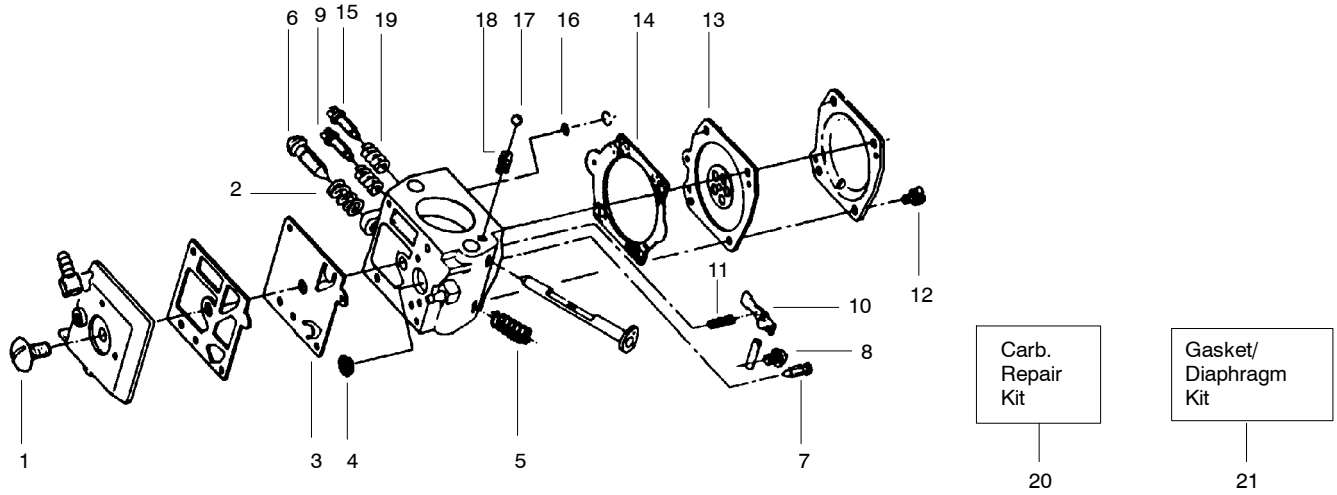

Carburetor Assembly - #530035201 HDA - #49