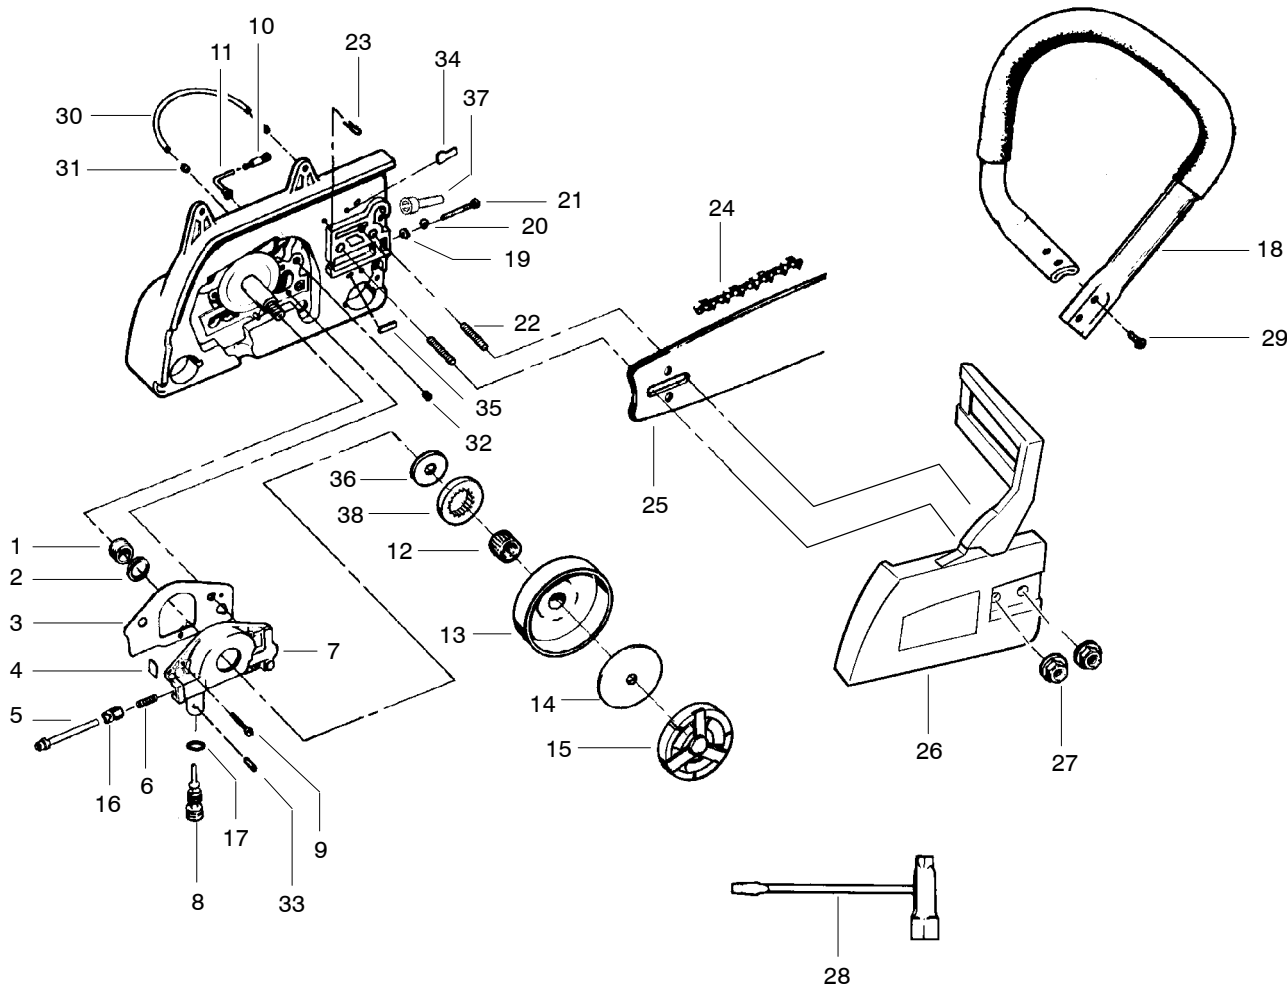

✓ = NEW PART NUMBER FOR THIS IPL * = REFER TO THE SERVICE REFERENCE INDICATED FOR MORE INFORMATION. (LOCATED AT END OF IPL)
● = THESE PARTS ARE ILLUSTRATED FOR CLARITY. ORDER COMPLETE ASSEMBLY.

PARTS LIST NO. 530085495		POULAN PRO® PARTS LIST	Chain Saw Model(s): 380
DATE 3/29/05	REPLACES 530085495-8/30/00		Note: Illustration may differ from actual model due to design changes

PARTS LIST NO. 530085495		POULAN PRO® PARTS LIST	Chain Saw Model(s): 380
DATE 8/30/00	REPLACES 530085495-1/14/99		Note: Illustration may differ from actual model due to design changes

KEY NO.	PART NO.	DESCRIPTION	KEY NO.	PART NO.	DESCRIPTION
1	530027140	Worm Gear	24	952051266	Chain-20"(72L)
2	530019147	Seal	25	952044561	Bar-20"-SNR
3	530069487	Gasket Kit	26	952069321	Chain Brake Kit
4	530027128	Dust Plug	27	530015251	Nut
5	530014204	Plunger	28	-	Scrench
6	530027126	Spring		530031135	Silver finish - (1/2" x 3/4")
7	530069218	Oil Pump Ass'y.		530031146	Gold finish - (9/16" x 3/4")
8	530015873	Oiler Adjustment Screw	29	530016058	Screw
9	530015871	Screw	30	530021061	Oiler Discharge Line
10	530027272	Oil Pickup & Filter	31	530002464	Oiler Discharge Sleeve
11	530027192	Oiler Intake Line	32	530015422	Tubing Nut
12	530032049	Clutch Bearing	33	530015752	Oiler Adjustment Pin
13	530048083	Drum Sprocket	34	530027222	Chain Pad - Top
14	530027161	Clutch Plate	35	530027223	Chain Pad
15	530049418	Clutch Ass'y.	36	530015733	Thrust Washer
16	530027129	Oiler Gear Spur	37	530029236	Crankcase Plug
17	530019079	"O" Ring	38	530048098	Rim Floating (3/8)
18	530047163	Handlebar Ass'y.			
19	530023064	Bar Adjusting Pin			
20	530038593	Retainer			
21	530016110	Screw			
22	530016238	Bar Stud			
23	530015108	Vent Pin			