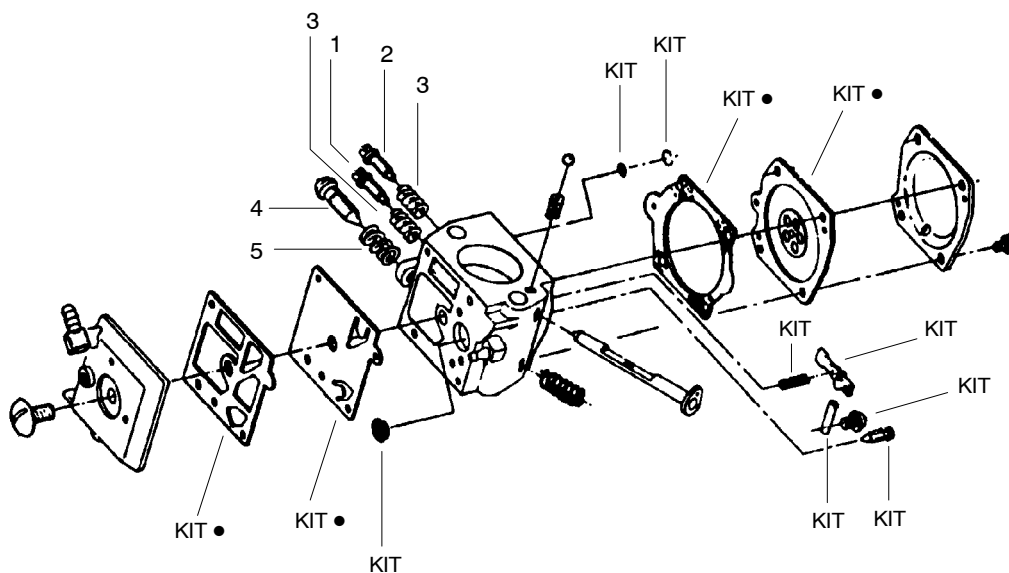

PARTS LIST NO. 530085495		POULAN PRO® PARTS LIST	Chain Saw Model(s): 380	
DATE 3/29/05	REPLACES 530085495-8/30/00		Note: Illustration may differ from actual model due to design changes	PAGE NO. 4

Carburetor Assembly - 530069895 HDA - #137

Carb.
Repair Kit

6

Gasket/
Diaphragm
Kit

7

KEY NO.	PART NO.	DESCRIPTION
1.	530035449	Needle (Low)
2.	530035448	Needle (High)
3.	530035243	Needle Adjust Spring
4.	530035238	Idle Adjust Screw
5.	530035242	Idle Adjust Spring
6.	530069849	Carburetor Repair Kit (KIT=Contents)
7.	530069844	Gasket/Diaphragm Kit (●=Contents)

OPTIONAL ACCESSORY BARS & CHAINS

BAR INFORMATION				
PART NO.	BAR LENGTH	NOSE	PITCH	GAUGE
952044560	16"	SNR	3/8"	.050"
952044565	18"	SNR	3/8"	.050"
952044702	20"	HT	3/8"	.050"
952044701	20"	SN	3/8"	.050"
952044564	24"	SNR	3/8"	.050"
952044700	28"	SNR	3/8"	.050"

CHAINS WHEN CUT FROM BULK USE	
TYPE	DRIVE LENGTHS
72L	60
72L	66
72L	70
72L	70
72L	84
72L	90