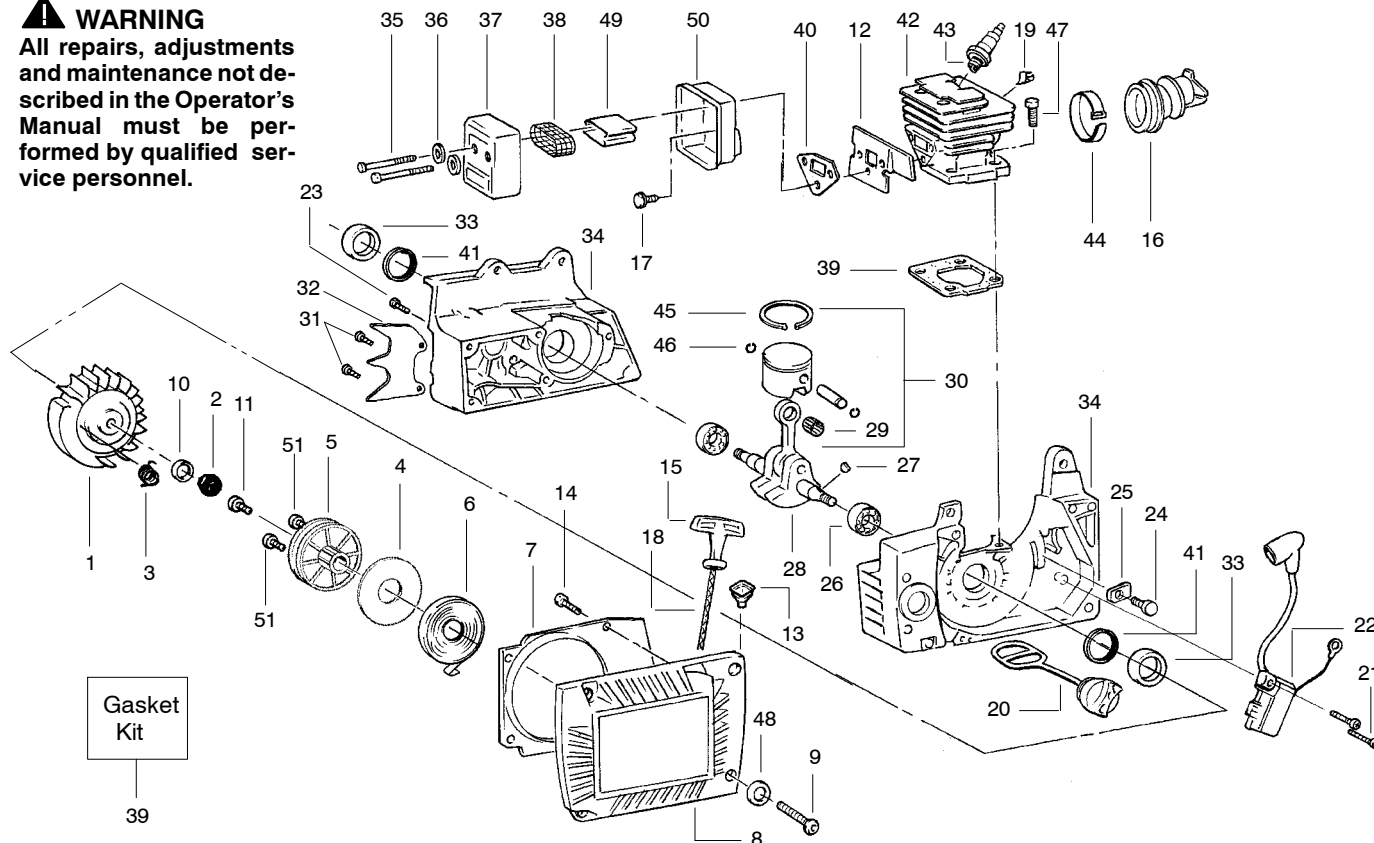

PARTS LIST NO. 530085495		POULAN PRO® PARTS LIST	Chain Saw Model(s): 380
DATE 8/30/00	REPLACES 530085495-1/14/99		Note: Illustration may differ from actual model due to design changes

⚠ WARNING
All repairs, adjustments and maintenance not described in the Operator's Manual must be performed by qualified service personnel.

PARTS LIST NO. 530085495		POULAN PRO® PARTS LIST	Chain Saw Model(s): 380
DATE 8/30/00	REPLACES 530085495-1/14/99		Note: Illustration may differ from actual model due to design changes

KEY NO.	PART NO.	DESCRIPTION	KEY NO.	PART NO.	DESCRIPTION
1	530027140	Worm Gear	24	952051266	Chain-20"(72L)
2	530019147	Seal	25	952044561	Bar-20"-SNR
3	530069487	Gasket Kit	26	952069321	Chain Brake Kit
4	530027128	Dust Plug	27	530015251	Nut
5	530014204	Plunger	28	-	Scrench
6	530027126	Spring		530031135	Silver finish - (1/2" x 3/4")
7	530069218	Oil Pump Ass'y.		530031146	Gold finish - (9/16" x 3/4")
8	530015873	Oiler Adjustment Screw	29	530016058	Screw
9	530015871	Screw	30	530021061	Oiler Discharge Line
10	530027272	Oil Pickup & Filter	31	530002464	Oiler Discharge Sleeve
11	530027192	Oiler Intake Line	32	530015422	Tubing Nut
12	530032049	Clutch Bearing	33	530015752	Oiler Adjustment Pin
13	530048083	Drum Sprocket	34	530027222	Chain Pad - Top
14	530027161	Clutch Plate	35	530027223	Chain Pad
15	530049418	Clutch Ass'y.	36	530015733	Thrust Washer
16	530027129	Oiler Gear Spur	37	530029236	Crankcase Plug
17	530019079	"O" Ring	38	530048098	Rim Floating (3/8)
18	530047163	Handlebar Ass'y.			
19	530023064	Bar Adjusting Pin			
20	530038593	Retainer			
21	530016110	Screw			
22	530016238	Bar Stud			
23	530015108	Vent Pin			