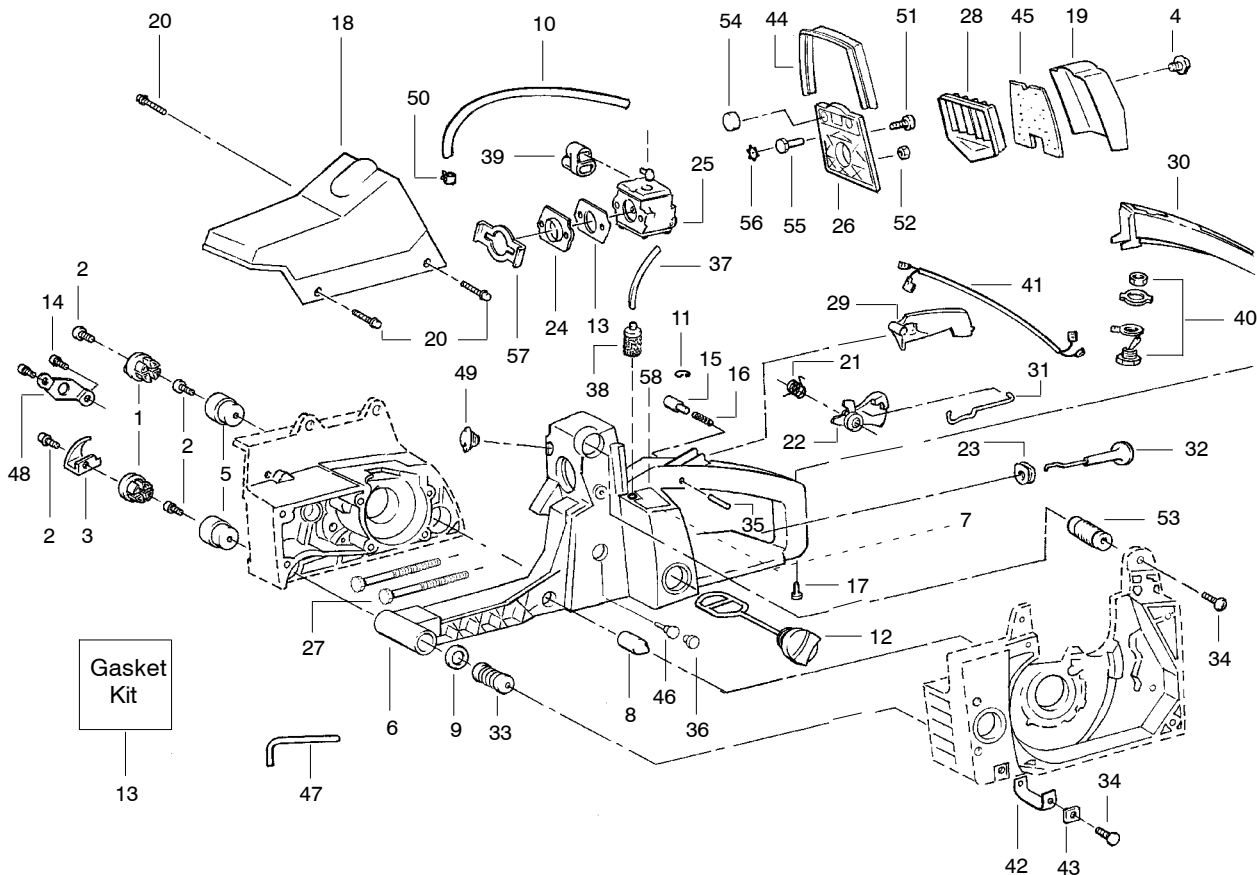

PARTS LIST NO. 530085495		POULAN PRO® PARTS LIST	Chain Saw Model(s): 380	
DATE 3/29/05	REPLACES 530085495-8/30/00		Note: Illustration may differ from actual model due to design changes	PAGE NO. 2

KEY NO.	PART NO.	DESCRIPTION	KEY NO.	PART NO.	DESCRIPTION
1	530027732	Retainer-Chain Catcher	29	530027135	Throttle Lockout
2	530016057	Screw	30	530049257	Rear Handle Cover
3	530027733	Chain Catcher	31	530027073	Throttle Wire
4	530049248	Knob-Carb. Cover	32	530027075	Choke Knob
5	530042080	Lower Isolator	33	530069384	Isolator Kit
6	530069894	Rear Handle & Fuel Tank	34	530015871	Screw
7	530019192	Seal Carb. Cover-Left	35	530015701	Dowel Pin
8	530027187	Isolator Limiter	36	530038264	Plug-Bronze Vent
9	530015123	Washer	37	530069910	Fuel Line Kit
10	530069897	Impulse Line Kit	38	530091878	Fuel Filter Ass'y.
11	530015702	"C" Clip	39	530049265	Carb. Grommet
12	530010845	Fuel Cap Ass'y. (Incl. "O" Ring)	40	530069225	Switch Kit
13	530069891	Gasket Kit	41	530027138	Lead Wire Ass'y.
14	530015875	Screw	42	530037104	AV Strap
15	530029666	Throttle Lock	43	530037012	Strap Retainer Plate
16	530024772	Throttle Lock Spring	44	530049739	Sound Strip
17	530015716	Screw	45	530049684	Sound Foam
18	530049271	Cylinder Shield	46	530026119	Check Valve
19	530069896	Carb. Cover Ass'y.	47	530031159	Hex Wrench 5/32
20	530015650	Screw	48	530029347	Bracket
21	530027134	Trigger Latch Spring	49	530025922	Plug-Air Box
22	530027133	Throttle Trigger	50	530027341	Clamp
23	530036053	Grommet	51	530015598	Screw-Air Filter Base
24	530049465	Bracket-Intake	52	530049561	Nut-Air Filter
25	530069895	Carburetor Kit	53	530047334	Cylinder Mount Ass'y.
26	530049260	Air Filter Base	54	530027399	Bumper
27	530049562	Carb. Mounting Stud	55	530015839	Screw-Carb Knob
28	-	Air Filter	56	530016199	Retaining Ring
	503553902	Non-Woven	57	530049273	Bracket-Carb Stud
	503553901	Nylon Mesh	58	530019191	Seal Carb Cover-Right