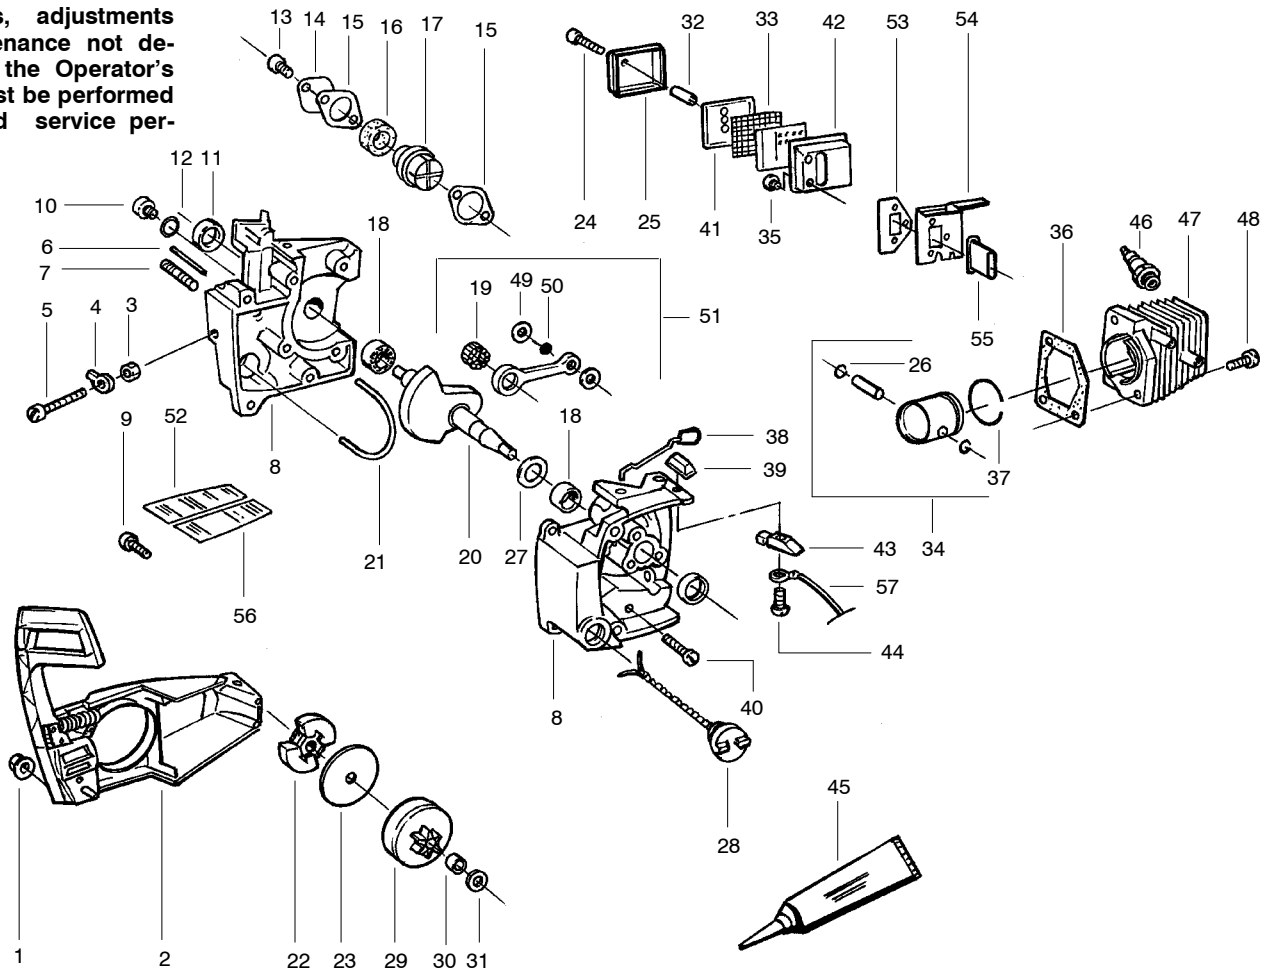

PARTS LIST NO. 530087250		POULAN PRO® PARTS LIST	MODEL(S) S23 Arbor Pro
DATE 8/22/00	REPLACES 530087250-1/13/99		Note: Illustration may differ from actual model due to design changes

⚠ WARNING

All repairs, adjustments and maintenance not described in the Operator's Manual must be performed by qualified service personnel.

↖ = NEW PART NUMBER FOR THIS IPL

★ = REFER TO THE SERVICE REFERENCE INDICATED FOR MORE INFORMATION. (LOCATED AT END OF IPL)

Carburetor Assembly #530069772 - WT-309

Ref.	Part No.	Description
1	530038318	Limiter Cap - High
2	530038317	Limiter Cap - Low
3	530069830	Carburetor Repair Kit (KIT= Indicates Content) (Incls. 1, 2 & 5-8)
4	530069844	Gasket/Diaphragm Kit (●= Indicates Content)
5	530035383	Needle-Low Speed
6	530035293	Spring Needle-Low Speed
7	530035169	Needle-High Speed
8	530035295	Spring Needle-High Speed