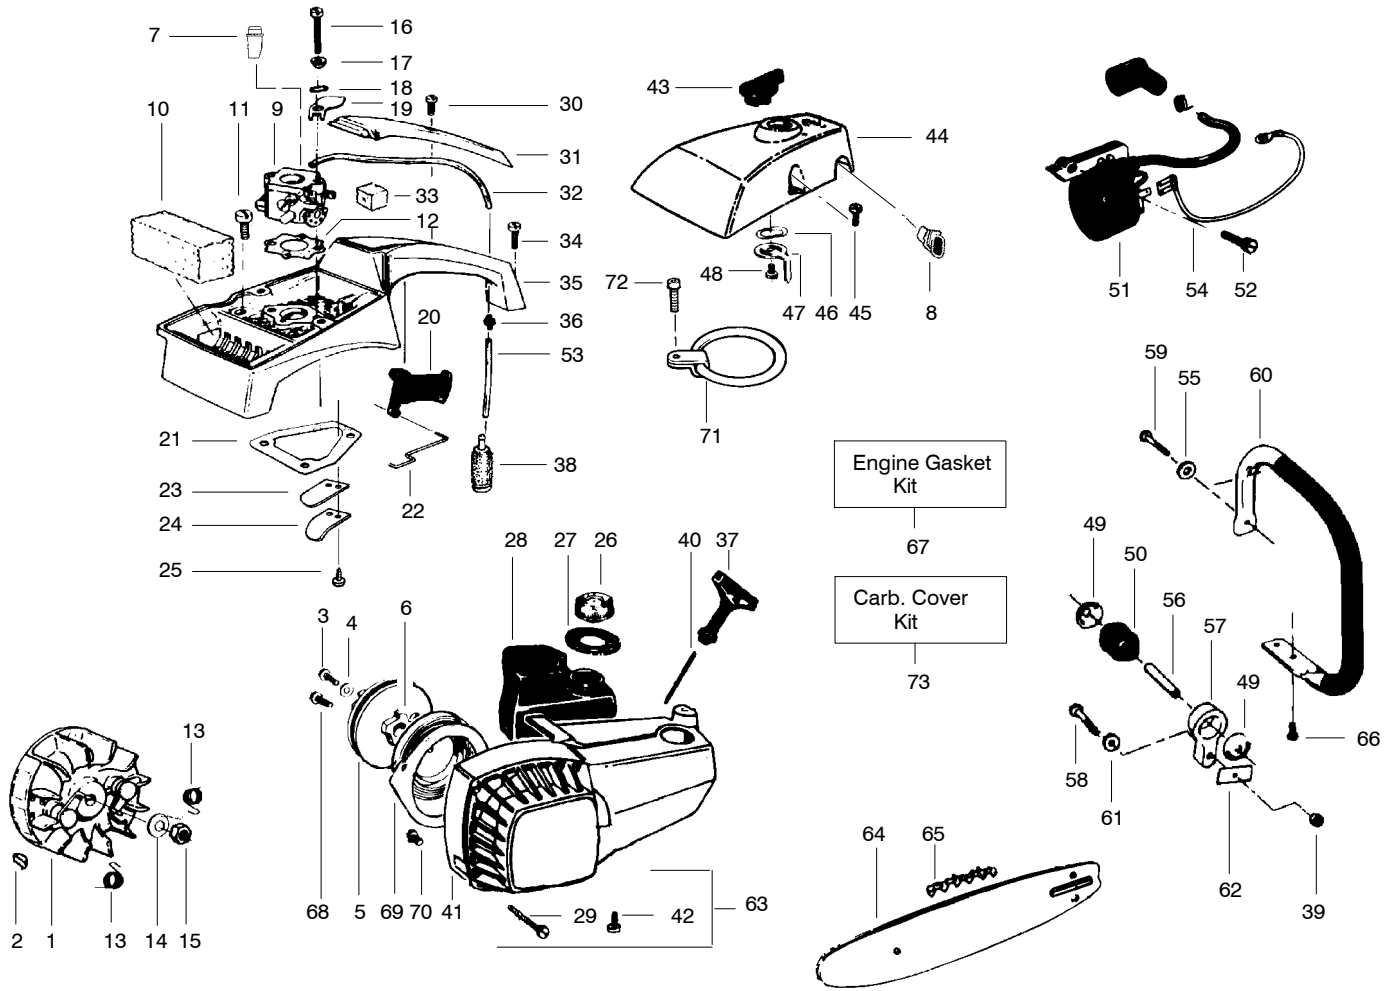

PARTS LIST NO. 530087250		POULAN PRO® PARTS LIST	MODEL(S) S23 Arbor Pro	
DATE 8/22/00	REPLACES 530087250-1/13/99		NOTE: Illustration may differ from actual model due to design changes	PAGE NO. 2

Ref.	Part No.	Description	Ref.	Part No.	Description	Ref.	Part No.	Description
1.	530047198	Flywheel Ass'y.	26.	530014347	Fuel Cap Ass'y.	52.	530015816	Screw
2.	530015126	Flywheel Key	27.	530019093	Seal-Fuel Tank	53.	530069216	Fuel Line Kit
3.	530015036	Pulley Retaining Screw	28.	530010775	Fuel Tank Ass'y. (Incl 26, 27 & 38)	54.	530039116	Switch Lead
4.	530015123	Washer	29.	530015812	Screw	55.	530015151	Washer
5.	530069288	Starter Pulley	30.	530015247	Screw	56.	530025565	Spacer
6.	530042023	Starter Spring	31.	530052405	Handle Cover Ass'y.	57.	530026659	Bracket-Isolator
7.	530038646	Grommet-Idle	32.	530069216	Line Kit	58.	530015505	Bolt
8.	530038571	Grommet-Mixture	33.	530023373	Throttle Wire Boot	59.	530001648	Screw
9.	530069772	Carburetor Kit w/ Limiter Caps	34.	530015239	Screw	60.	530053732	Handlebar Ass'y.
10.	530023791	Air Filter	35.	530052315	Carb. Handle Hsg.	61.	530015209	Washer
11.	530015242	Screw	36.	530023877	Fuel Line Fitting	62.	530024317	Isolation Pad
12.	530019045	Gasket	37.	530037485	Starter Handle	63.	530069286	Fan Hsg. Screw Kit
13.	530023817	Starter Dog Spring	38.	530095646	Fuel Pick-up Ass'y.	64.	952044367	Bar
14.	530015127	Flywheel Washer	39.	530015515	Locknut	65.	952051209	Chain
15.	530626605	Nut	40.	530069232	Rope Kit	66.	530015459	Screw
16.	530015245	Screw	41.	530069602	Fan Hsg. Kit	67.	530069401	Engine Gasket Kit (Incl. from pg. 1: 11,12,15,16,36; from pg.2:12,21,27 & 33)
17.	530023865	Spacer	42.	530015650	Screw	68.	530016080	Rope Retaining Screw
18.	530015254	Washer	43.	530023807	Choke Knob	69.	530038312	Air Baffle
19.	530023805	Choke Shutter	44.	530053599	Carb. Cover	70.	530001726	Screw
20.	530029826	Throttle Trigger	45.	530015168	Screw	71.	530069708	Rope Ring Kit (Incl. 72)
21.	530019252	Gasket	46.	530015147	Wave Washer	72.	530001711	Screw
22.	530053549	Throttle Wire	47.	530023806	Choke Lever	73.	530071304	Kit-Carb. Cover
23.	530036331	Reed Valve	48.	530015407	Screw			
24.	530036332	Reed Stop	49.	530025567	Isolator Cup			
25.	530016064	Screw	50.	530025566	Isolator			
			51.	530069202	Ignition Module Kit			

↖ = NEW PART NUMBER FOR THIS IPL

★ = REFER TO THE SERVICE REFERENCE INDICATED FOR MORE INFORMATION. (LOCATED AT END OF IPL)