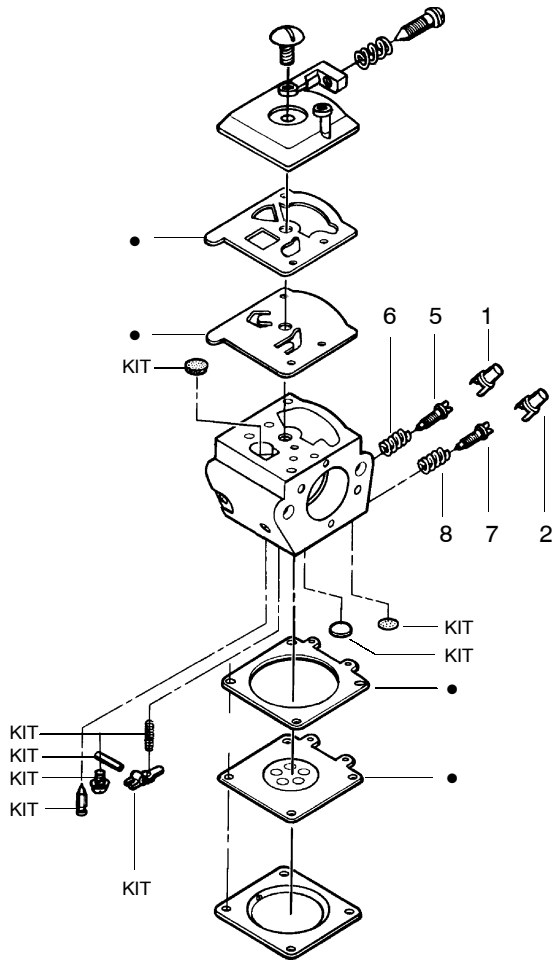

✓ = NEW PART NUMBER FOR THIS IPL    ★ = REFER TO THE SERVICE REFERENCE INDICATED FOR MORE INFORMATION. (LOCATED AT END OF IPL)  
● = THESE PARTS ARE ILLUSTRATED FOR CLARITY. ORDER COMPLETE ASSEMBLY.

PARTS LIST NO. <b>530087935</b>		<b>POULAN® PARTS LIST</b>	CHAIN SAW MODEL(S) <b>2775</b>
DATE <b>10/11/00</b>	REPLACES <b>530087935-03/01/00</b>		NOTE: Illustration may differ from actual model due to design changes

✓ = NEW PART NUMBER FOR THIS IPL

★ = REFER TO THE SERVICE REFERENCE INDICATED FOR MORE INFORMATION. (LOCATED AT END OF IPL)

**Carburetor Assembly – WT529 – #530035478**

Carb.  
Repair  
Kit

Gasket/  
Dia.  
Kit