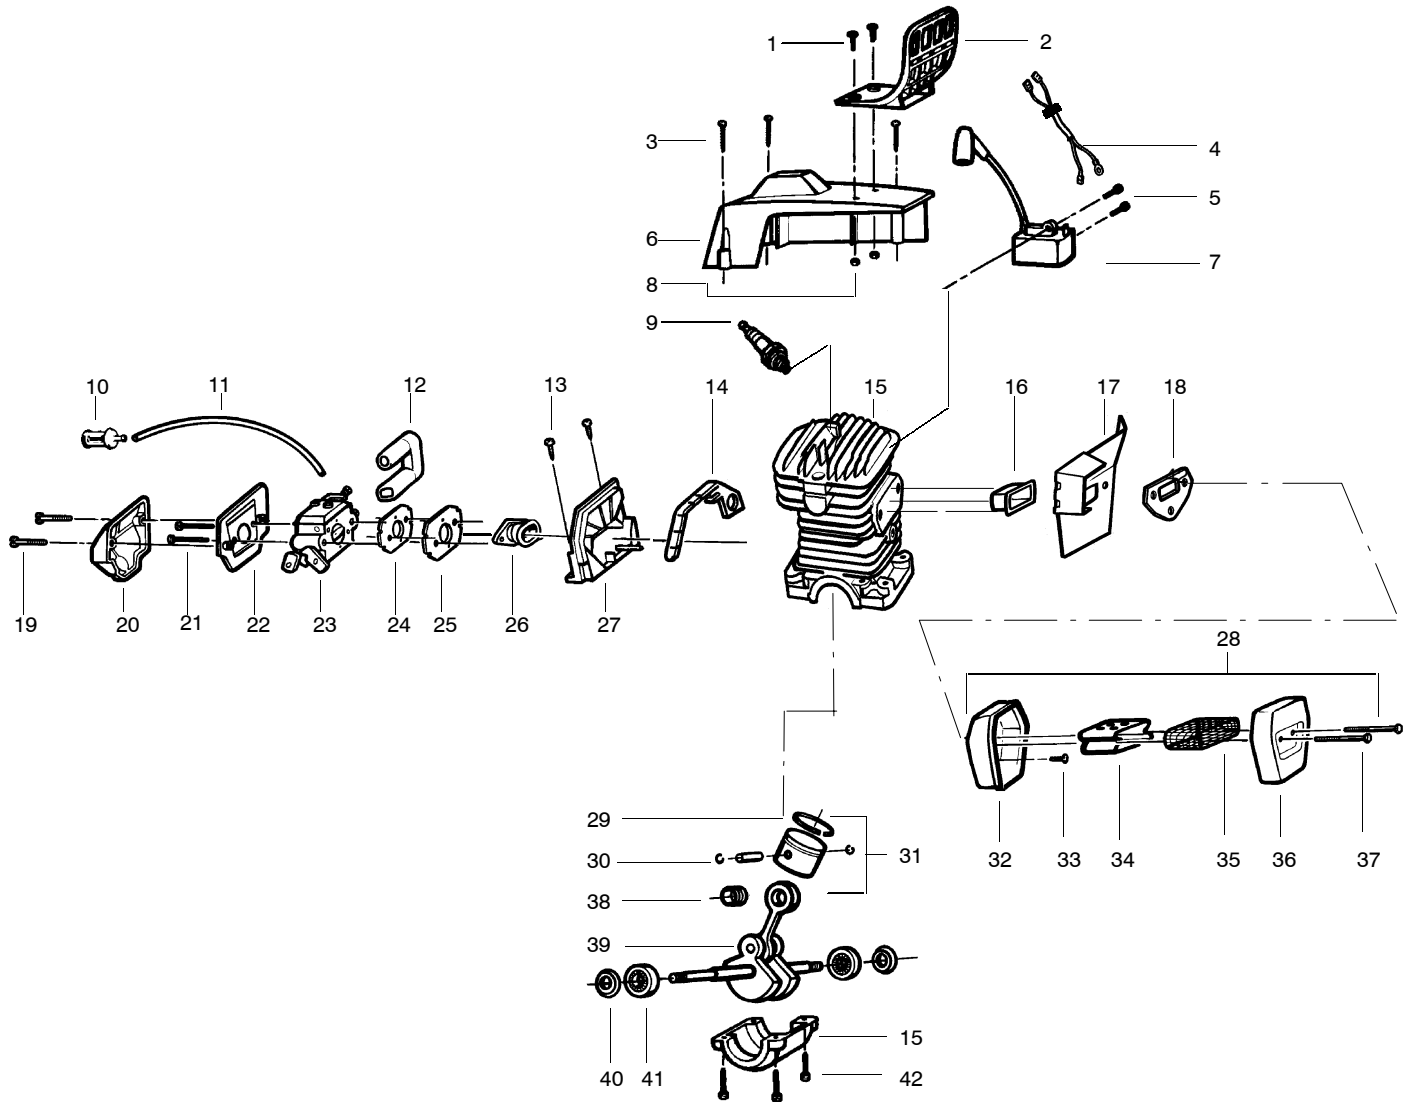

PARTS LIST NO. <b>530087935</b>		<b>POULAN® PARTS LIST</b>	CHAIN SAW MODEL(S) <b>2775</b>
DATE <b>10/11/00</b>	REPLACES <b>530087935-03/01/00</b>		<b>Note:</b> Illustration may differ from actual model due to design changes

✓ = NEW PART NUMBER FOR THIS IPL    ★ = REFER TO THE SERVICE REFERENCE INDICATED FOR MORE INFORMATION. (LOCATED AT END OF IPL)  
● = THESE PARTS ARE ILLUSTRATED FOR CLARITY. ORDER COMPLETE ASSEMBLY.

PARTS LIST NO. <b>530087935</b>		<b>POULAN® PARTS LIST</b>	CHAIN SAW MODEL(S) <b>2775</b>
DATE <b>10/11/00</b>	REPLACES <b>530087935-03/01/00</b>		NOTE: Illustration may differ from actual model due to design changes