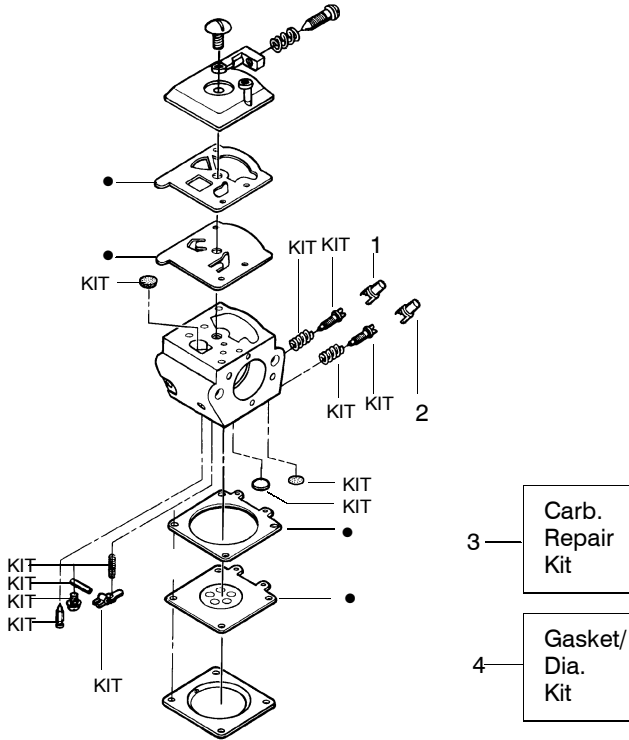

✓ = NEW PART NUMBER FOR THIS IPL

★ = REFER TO THE SERVICE REFERENCE INDICATED FOR MORE INFORMATION. (LOCATED AT END OF IPL)

= THESE PARTS ARE ILLUSTRATED FOR CLARITY. ORDER COMPLETE ASSEMBLY.

WARNING
 All repairs, adjustments and maintenance not described in the Operator's Manual must be performed by qualified service personnel.

✓ = NEW PART NUMBER FOR THIS IPL * = REFER TO THE SERVICE REFERENCE INDICATED FOR MORE INFORMATION. (LOCATED AT END OF IPL)

Walbro
Carburetor Assembly
WT391 - #530069722

Ref.	Part No.	Description
1.	530038318	Limiter Cap-High
2.	530038317	Limiter Cap-Low
3.	-	Carburetor Repair Kit (KIT= Indicates Contents)
	530069826	Walbro (WT391)
4.	-	Gasket Diaphragm Kit (● Indicates Contents)
	530069844	Walbro (WT391)