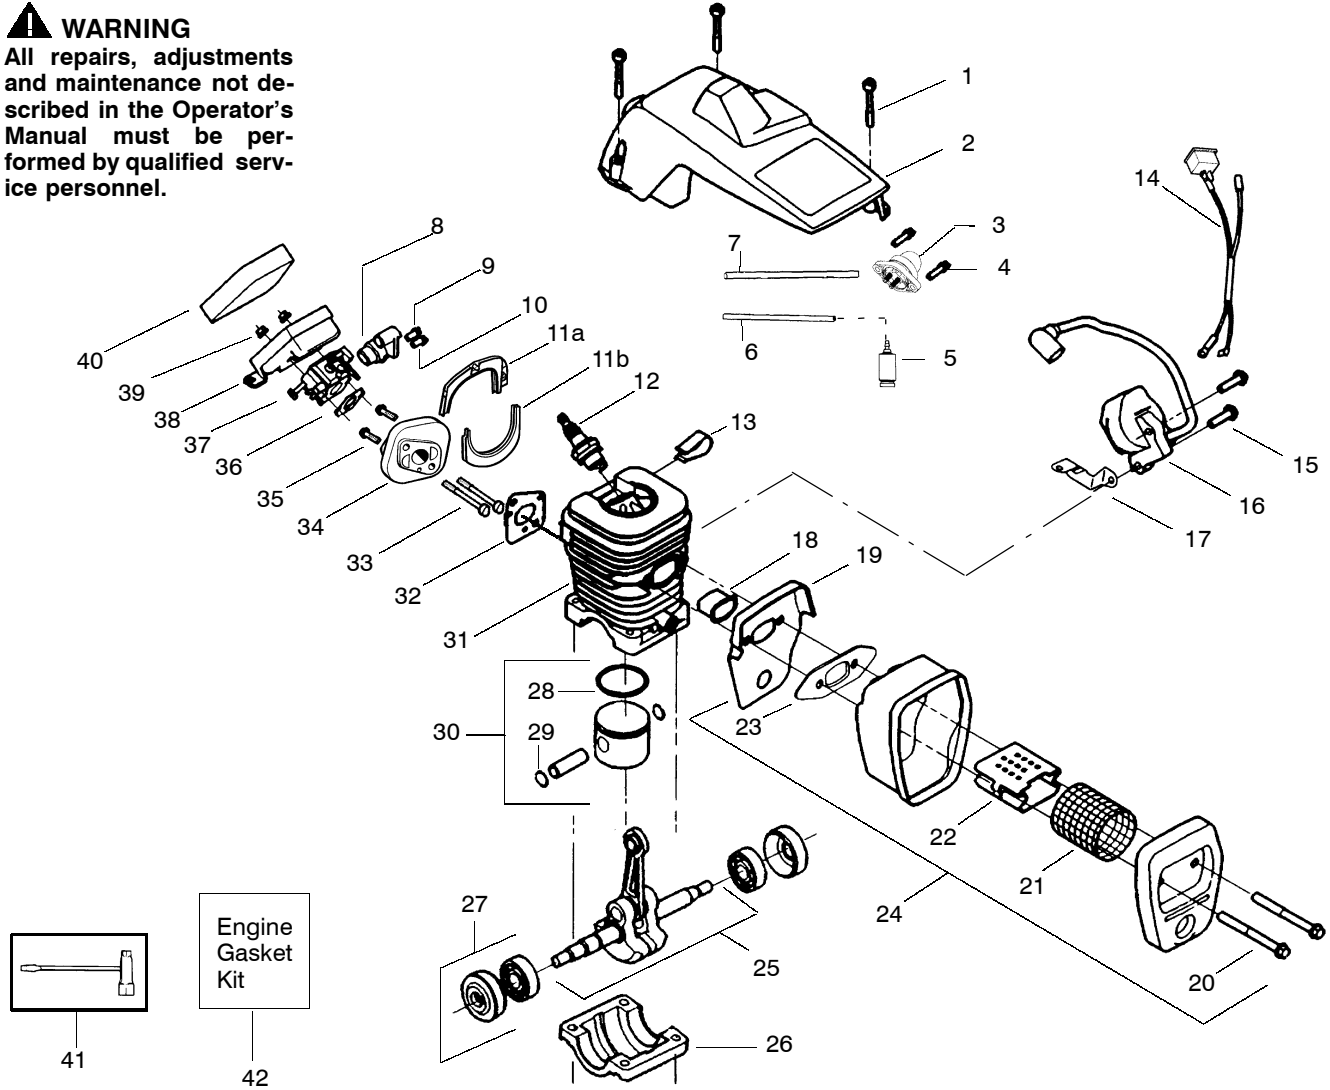

WARNING
All repairs, adjustments and maintenance not described in the Operator's Manual must be performed by qualified service personnel.

Ref.	Part No.	Description	Ref.	Part No.	Description	Ref.	Part No.	Description
1.	530016153	Screw	17.	530047442	Ground Strap	36.	530019239	Carb. Gasket
2.	530053183	Cylinder Shield	18.	530037652	Heat Insulator	37.	530069722	Carburetor Kit (incl. 9 & 10)
3.	530047213	Air Purge Ass'y.	19.	530049870	Muffler Back Plate	38.	530047604	Air Filter Housing
4.	530015780	Screw	20.	530016132	Screw	39.	530016101	Nut
5.	530095646	Fuel Pick-up Ass'y.	21.	530036103	Spark Screen	40.	530037793	Air Filter - Foam
6.	530069247	Kit-Line Purge/Carb. (Small Dia)	22.	530037813	Muffler Diffuser	41.	530031135	Scrench
7.	530069216	Kit-Line Purge/Tank (large line)	23.	530019221	Muffler Gasket	42.	530069608	Engine Gasket Kit (incl. 36,32,23)
8.	530049244	Grommet-Carb Adjust.	24.	530047207	Muffler Ass'y. (Incl. 19,20, 21,22,23)	Not Shown		
9.	530038318	Limiter Cap-High	25.	530047062	Crankshaft Assy.			
10.	530038317	Limiter Cap-Low	26.	530037935	Cap-Crankcase			
11.	--	Seal-Carb Adapter	27.	530047827	Seal & Bearing Assy.			
	530049715	(A) Upper - Seal	28.	530038729	Piston Ring			
	530049714	(B) Lower - Seal	29.	530015697	Retainer - Piston Pin		530088740	Operator Manual
12.	952030150	Spark Plug (RCJ-7Y)	30.	530069719	Piston Kit - (incl. 28-29)		530038257	Instruction Decal
13.	530016136	Clip-High Tension Lead	31.	530069720	Cylinder Kit			
14.	530049117	Wire Harness Ass'y. (includes switch)	32.	530019249	Gasket - Carb. Adapter			
15.	530015814	Screw	33.	530016187	Screw			
16.	★★★★★ 530039198 530039167	Ignition Module Walbro Phelon	34.	530069964	Carb. Adapter Kit (incl. 11,2,36,32)			
			35.	530015810	Screw			

✓ = NEW PART NUMBER FOR THIS IPL   * = REFER TO THE SERVICE REFERENCE INDICATED FOR MORE INFORMATION. (LOCATED AT END OF IPL)