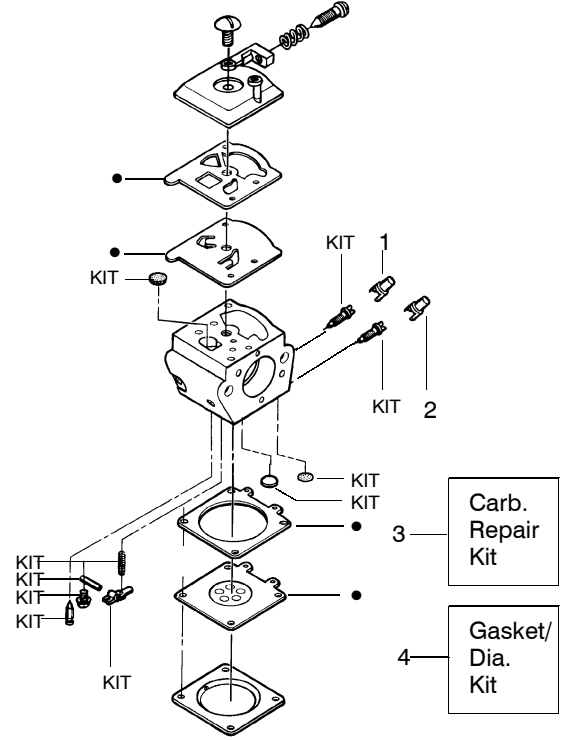

Zama
Carburetor Assembly
C1Q-W9
See Service Reference

Ref.	Part No.	Description
1.	530038318	Limiter Cap-High
2.	530038317	Limiter Cap-Low
3.	-	Carburetor Repair Kit (KIT= Indicates Contents)
✓	530071352	Zama (GND-27)
4.	-	Gasket Diaphragm Kit (● Indicates Contents)
✓	530035270	Zama (KSO31173)
Zama Carburetor Service Reference		
*****		If replacing the complete Zama Carburetor, it is not serviceable; you will need to order #530069722 Walbro Carburetor Assy.
*****		Note: The contents of the 530-035270 Gasket/Diaphragm kit are included in the 530-071352 Carb. Repair kit.

✓ = NEW PART NUMBER FOR THIS IPL   * = REFER TO THE SERVICE REFERENCE INDICATED FOR MORE INFORMATION. (LOCATED AT END OF IPL)
● = THESE PARTS ARE ILLUSTRATED FOR CLARITY. ORDER COMPLETE ASSEMBLY.