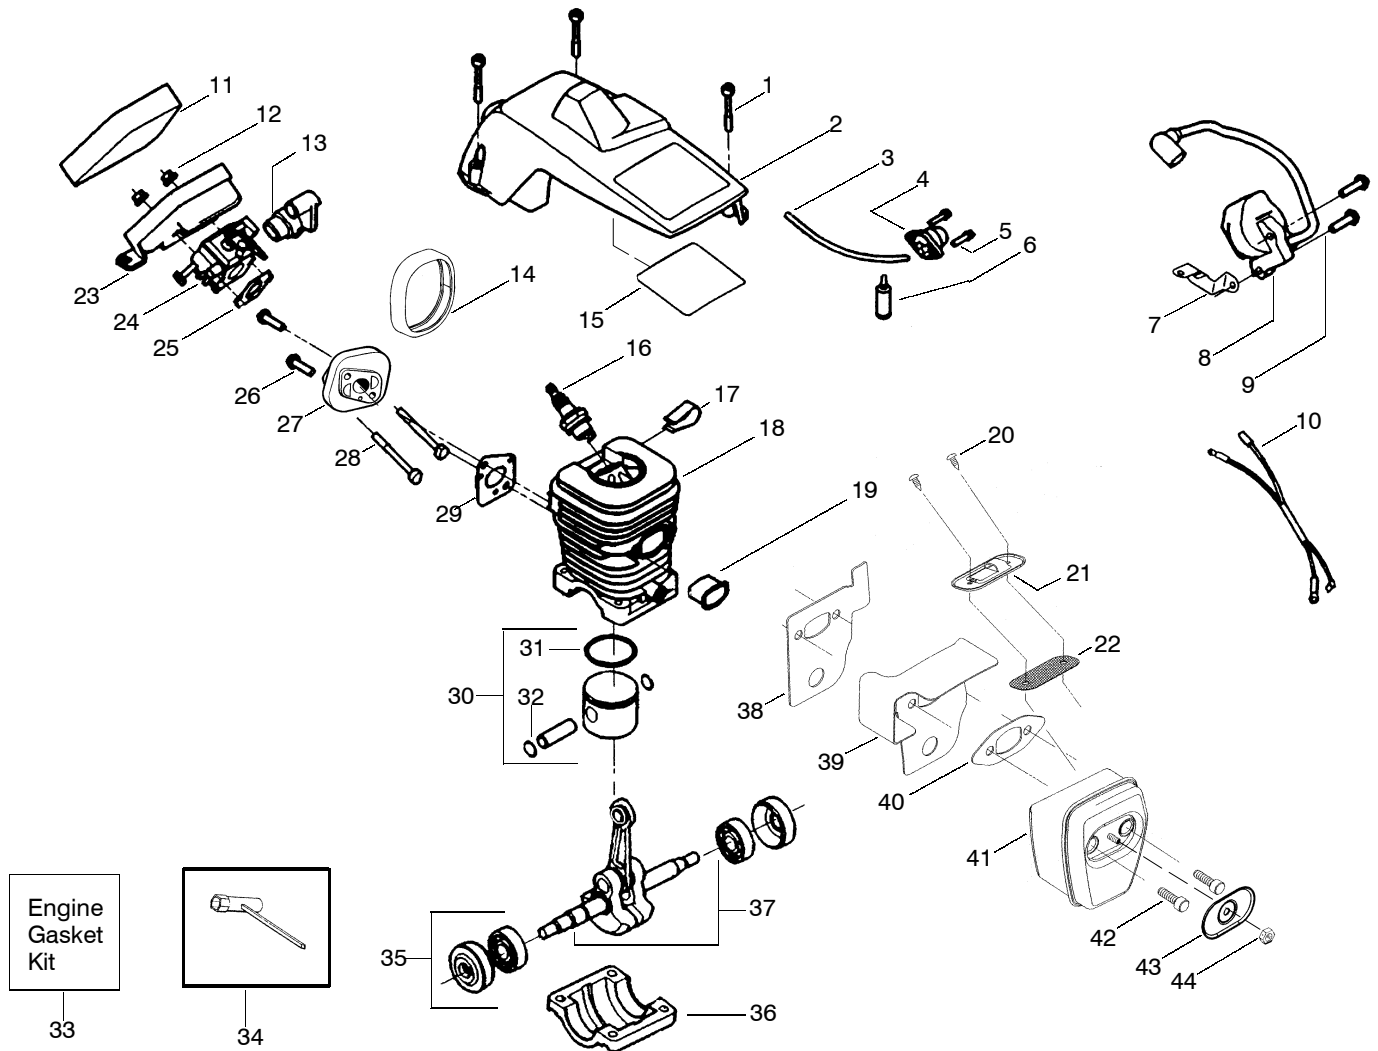

PARTS LIST NO. 530086187		Poulan® PARTS LIST	CHAIN SAW MODEL(S) 2175 LE	
DATE 11/25/02	Replaces 530086187 – 7/26/02		Note: Illustration may differ from actual model due to design changes	PAGE NO. 2

Ref.	Part No.	Description	Ref.	Part No.	Description	Ref.	Part No.	Description
1.	530016153	Screw	18.	530071412	Kit-Cylinder	33.	530069608	Kit-Engine Gasket (Incl. 25, 29 & 40)
2.	530055639	Assy-Cylinder Shield (includes # 15)	19.	530037652	Insulator-Heat	34.	530031163	Bar Wrench
3.	530069247	Kit-Fuel Line (Small)	20.	530016351	Screw-Outlet cover	35.	530056363	Assy-Seal & Bearing
4.	530047213	Assy-Air Purge	21.	530055759	Cover - Outlet	36.	530037935	Cap-Crankcase
5.	530015780	Screw	22.	530071413	Kit-Spark Arrestor (Incl. 20,21)	37.	530047062	Assy-Crankshaft
6.	530095646	Assy-Fuel Pick-up	23.	530037804	Air Filter Housing	38.	530054885	Backplate
7.	530047442	Strap-Ground	24.	---	Kit-Carburetor (WT-600)	39.	530054880	Guide-Outlet
8.	530039198	Ignition Module	25.	530071410	WT-637	40.	530069608	Gasket-Muffler
9.	530015814	Screw	26.	530069608	Gasket-Carb.	41.	530054886	Assy-Muffler (Incl. 38-40,42)
10.	530052296	Assy-Wire Harness	27.	530016386	Screw	42.	530016338	Bolt-Muffler
11.	530037793	Foam-Air Filter	28.	530049700	Carb. Adapter	43.	530055586	Cover-Bolt
12.	530016101	Nut	29.	530016187	Screw	44.	530016359	Nut-Brass
13.	530035526	Grommet-Carb Adjust	30.	530069608	Gasket-Carb Adaptor		Not Shown	
14.	530054144	Seal-Carb Adapter	31.	530071408	Kit-Piston (Incl. 31 & 32)	✓	530163634	Operator Manual
15.	530055698	Reflector-Heat	32.	530038729	Ring-Piston			
16.	952030150	Spark Plug (RCJ-7Y)		530015697	Retainer-Piston Pin			
17.	530016136	Clip-High Tension Lead						

✓ = NEW PART NUMBER FOR THIS IPL   * = REFER TO THE SERVICE REFERENCE INDICATED FOR MORE INFORMATION. (LOCATED AT END OF IPL)
● = THESE PARTS ARE ILLUSTRATED FOR CLARITY. ORDER COMPLETE ASSEMBLY.