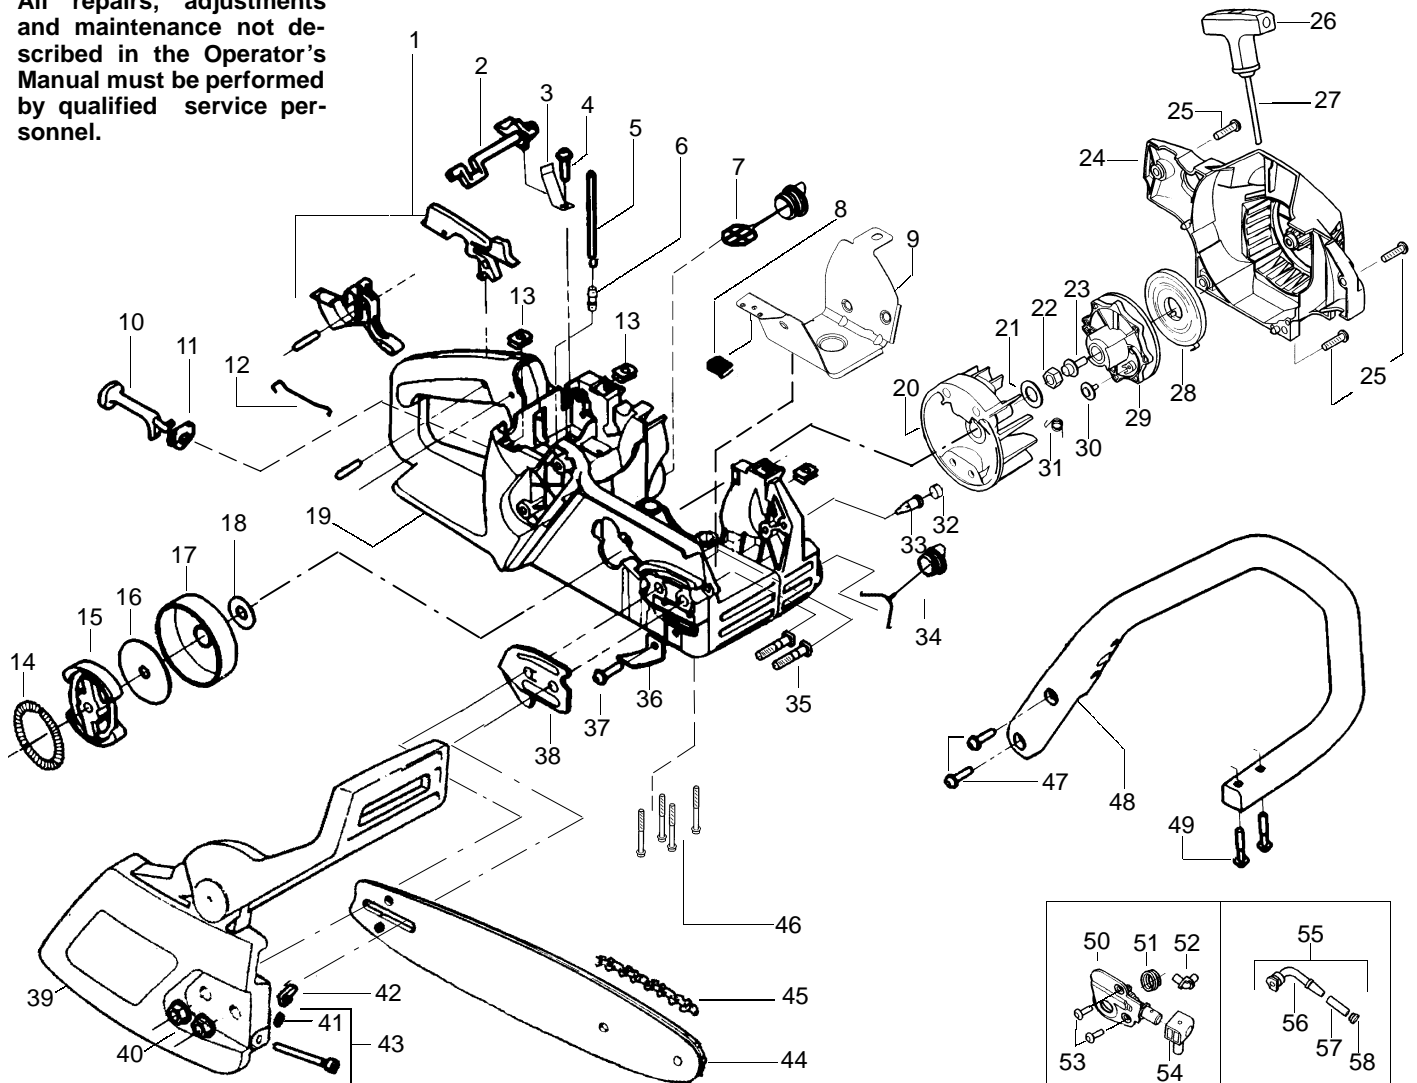

⚠ WARNING

All repairs, adjustments and maintenance not described in the Operator's Manual must be performed by qualified service personnel.

Ref.	Part No.	Description	Ref.	Part No.	Description	Ref.	Part No.	Description
1.	530071305	Trigger & Lockout Kit (Includes Pin)	23.	530015920	Screw	45.	952051338	Chain—18"
2.	530038227	Switch Lever	24.	530049337	Fan Housing	46.	530016132	Screw
3.	530016149	Switch Spring	25.	530015892	Screw	47.	530015814	Screw
4.	530015775	Screw	26.	530037485	Starter Handle	48.	530056798	Front Handle
5.	530069216	Fuel Line Kit (Large)	27.	530069232	Rope Kit	49.	530015940	Screw
6.	530023877	Fitting - Fuel line	28.	530027531	Starter Spring	50.	530071259	Kit-Oil Pump (incl 50,51,52,54)
7.	530047192	Fuel Cap Ass'y.	29.	530037817	Starter Pulley	51.	530037820	Gear-Worm Spring
8.	530055322	Clip - "U"	30.	530016080	Screw	52.	530049477	Elbow-Oil Pickup
9.	530055183	Shield - Heat	31.	530023817	Spring - Starter Dog	53.	530016064	Screw
10.	530047989	Lever-Choke	32.	530038264	Plug - Bronze Vent	54.	530019206	Seal Block
11.	530038406	Grommet-Choke lever	33.	530026119	Check Valve	55.	530047663	Oil-Pickup Ass'y. (Incl. 56, 57 & 58)
12.	530037809	Wire-Throttle	34.	530010846	Oil Cap Ass'y.	56.	530038373	Oiler Pickup
13.	530015922	Nut-Speed	35.	530016133	Bolt - Bar	57.	530037821	Oil Filter
14.	530094188	Spring - Clutch	36.	530029850	Chain Catcher	58.	530030189	Plug-Oil Filter
15.	530014949	Assy.-Clutch (incl. 14)	37.	530015814	Screw			
16.	530015611	Washer-Clutch	38.	530038238	Plate-Bar Mounting			
17.	530047061	Drum Assy. W/brg.	39.	530054740	Assy.-Chain Brake			
18.	530015907	Washer - Thrust	40.	530015917	Nut-Bar Mounting			
19.	530069822	Kit - Chassis Assy.	41.	530038593	Retainer-Bar Adjust			
20.	530039209	Flywheel Ass'y.	42.	530015826	Pin-Bar Adjust			
21.	530015127	Washer-Flywheel	43.	530069611	Kit-Bar Adjust (incl 41,42)			
22.	530016134	Nut-Flywheel	44.	952044418	Bar—18"			

✓ = NEW PART NUMBER FOR THIS IPL

* = REFER TO THE SERVICE REFERENCE INDICATED FOR MORE INFORMATION. (LOCATED AT END OF IPL)