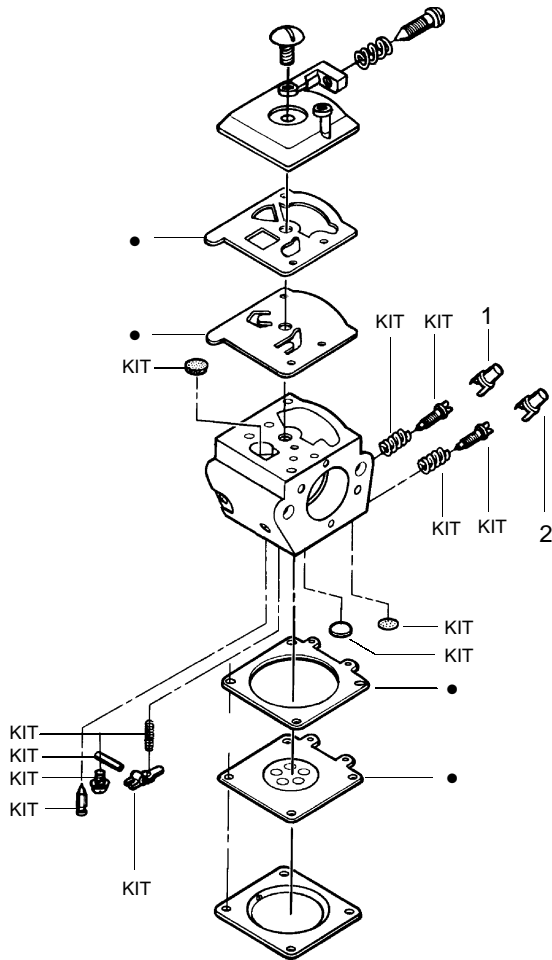

Carburetor Assembly – WT600 – #530071410

Ref.	Part No.	Description
1.	530038479	Limiter Cap–High
2.	530038478	Limiter Cap–Low
3.	530069826	Carburetor Repair Kit (KIT= Indicates Contents)
4.	530069844	Gasket Diaphragm Kit (● Indicates Contents)

Kit - Carburetor Assembly No. 530071622 - WT-637

Note: No Repair kits are available for this carburetor, please order the complete assembly part number 530-071622 - WT-637

✓ = NEW PART NUMBER FOR THIS IPL   ★ = REFER TO THE SERVICE REFERENCE INDICATED FOR MORE INFORMATION. (LOCATED AT END OF IPL)
● = THESE PARTS ARE ILLUSTRATED FOR CLARITY. ORDER COMPLETE ASSEMBLY.