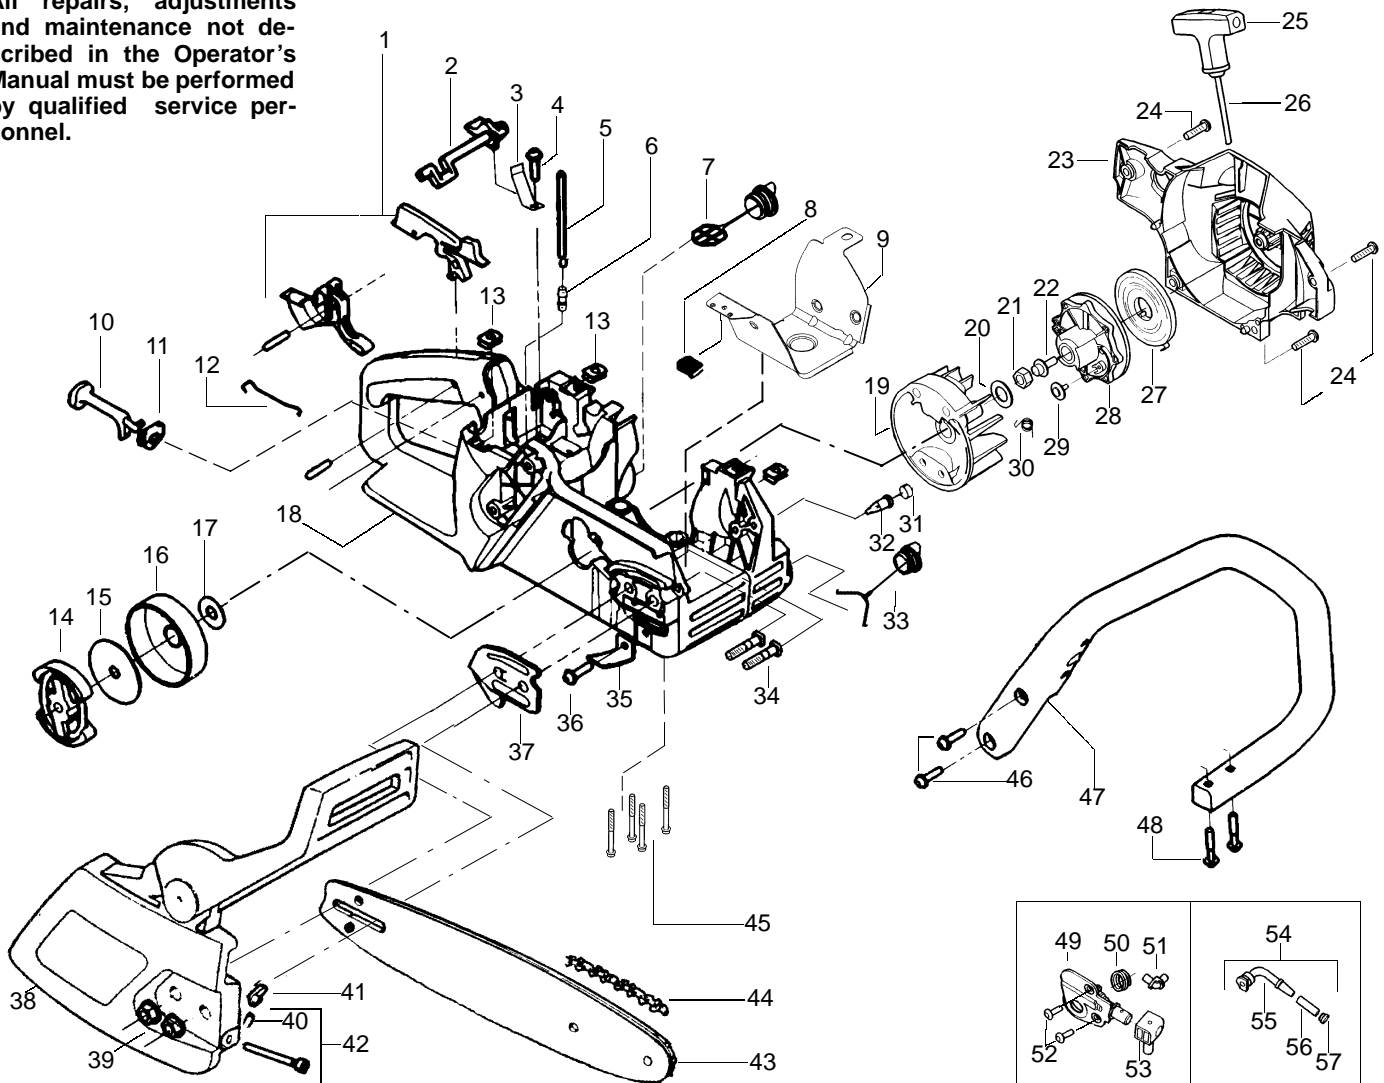

⚠ WARNING
All repairs, adjustments and maintenance not described in the Operator's Manual must be performed by qualified service personnel.

Ref.	Part No.	Description	Ref.	Part No.	Description	Ref.	Part No.	Description	
1.	530071305	Kit-Trigger & Lockout (Includes Pin)	23.	530054175	Fan Housing	45.	530016132	Screw	
2.	530038227	Lever-Switch	24.	530015892	Screw	46.	530015814	Screw	
3.	530016149	Spring-Switch	25.	530037485	Handle-Starter	47.	530037799	Handle-Front	
4.	530015775	Screw	26.	530069232	Kit-Rope	48.	530015940	Spring-Starter	
5.	530069216	Kit-Fuel Line (Large)	27.	530027531	Spring-Starter	49.	530071259	Kit-Oil Pump (incl 50,51,53)	
6.	530023877	Fitting - Fuel line	28.	530037817	Pulley-Starter	50.	530037820	Gear-Worm Spring	
7.	530047192	Assy-Fuel Cap	29.	530016080	Screw	51.	530049477	Elbow-Oil Pickup	
8.	530055322	Clip - "U"	30.	530023817	Spring - Starter Dog	52.	530016064	Screw	
9.	530055183	Shield - Heat	31.	530038264	Plug - Bronze Vent	53.	530019206	Seal Block	
10.	530047989	Lever-Choke	32.	530026119	Check Valve	54.	530047663	Assy-Oil-Pickup (Incl. 55-57)	
11.	530038406	Grommet-Choke lever	33.	530010846	Assy-Oil Cap	55.	530038373	Oiler Pickup	
12.	530037809	Wire-Throttle	34.	530016133	Bolt - Bar	56.	530037821	Oil Filter	
13.	530015922	Nut-Speed	35.	530029850	Chain Catcher	57.	530030189	Plug-Oil Filter	
14.	530014949	Assy.-Clutch	36.	530015814	Screw			Not Shown	
15.	530015611	Washer-Clutch	37.	530038238	Plate-Bar Mounting				
16.	530047061	Assy-Drum W/brg.	38.	530054736	Assy.-Chain Brake	530055592	530055593	530038486	Decal-Fan Hsg. Decal-Bar Clamp Decal-Stop
17.	530015907	Washer - Thrust	39.	530015917	Nut-Bar Mounting				
18.	530055588	Kit - Chassis Assy.	40.	530038593	Retainer-Bar Adjust				
19.	530039209	Flywheel Ass'y.	41.	530015826	Pin-Bar Adjust				
20.	530015127	Washer-Flywheel	42.	530069611	Kit-Bar Adjust (incl 40,41)				
21.	530016134	Nut-Flywheel	43.	952044366	Bar-12"				
22.	530015920	Screw	44.	952051208	Chain-12"