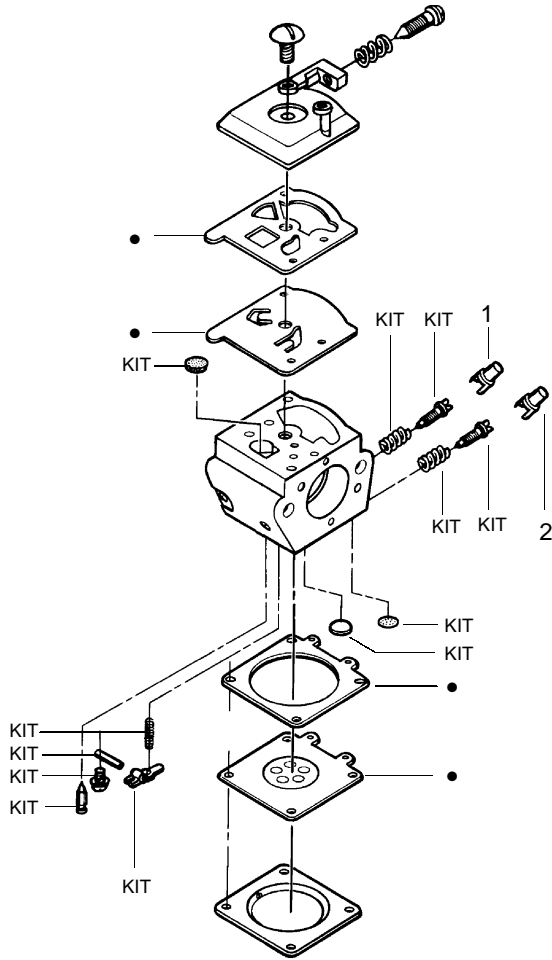

Carburetor Assembly – WT600 – #530071410

Carb.
Repair
Kit

Gasket/
Dia.
Kit

3

4

Ref.	Part No.	Description
1.	530038479	Limiter Cap–High
2.	530038478	Limiter Cap–Low
3.	530069826	Carburetor Repair Kit (KIT= Indicates Contents)
4.	530069844	Gasket Diaphragm Kit (● Indicates Contents)