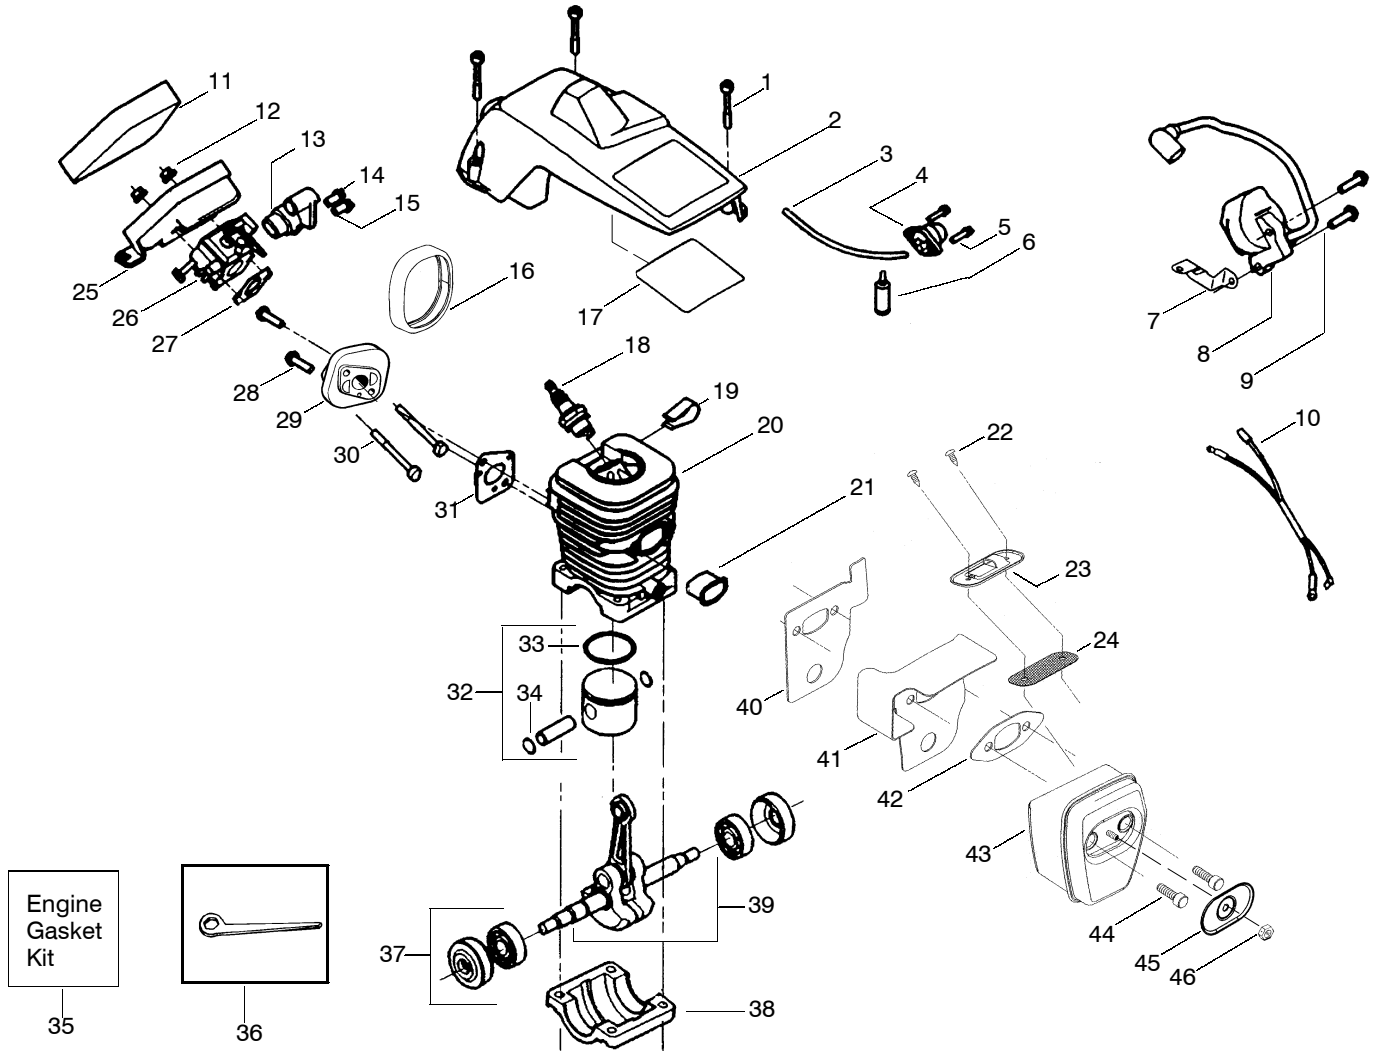

PARTS LIST NO. 530086447		POULAN® PARTS LIST	CHAIN SAW MODEL(S) Patriot 1900 LE
DATE 7/26/02	Replaces 530086447 - 11/07/01		Note: Illustration may differ from actual model due to design changes

Ref.	Part No.	Description	Ref.	Part No.	Description	Ref.	Part No.	Description
1.	530016153	Screw	19.	530016136	Clip—High Tension Lead	34.	530015697	Retainer—Piston Pin
2.	530055637	Assy—Cylinder Shield (includes # 17)	20.	530071412	Kit—Cylinder	35.	530069608	Kit—Engine Gasket (Incl. 27, 31 & 42)
3.	530069247	Kit—Fuel Line (Small)	21.	530037652	Insulator—Heat	36.	530031063	Bar Wrench
4.	530047213	Assy—Air Purge	22.	530016351	Screw—Outlet cover	37.	530056363	Assy—Seal & Bearing
5.	530015780	Screw	23.	530054883	Cover — Outlet	38.	530037935	Cap—Crankcase
6.	530095646	Assy—Fuel Pick-up	24.	530071413	Kit—Spark Arrestor (Incl. 22,23)	39.	530047062	Assy—Crankshaft
7.	530047442	Strap—Ground	25.	530037804	Air Filter Housing	40.	530054885	Backplate
8.	530039198	Ignition Module	26.	530071410	Kit—Carburetor (WT600) (Incl. 14 & 15)	41.	530054880	Guide—Outlet
9.	530015814	Screw	27.	530069608	Gasket—Carb.	42.	530069608	Gasket—Muffler
10.	530052296	Assy—Wire Harness	28.	530016386	Screw	43.	530054886	Assy—Muffler (Incl. 22—24)
11.	530037793	Foam—Air Filter	29.	530049700	Adapter—Carb.	44.	530016338	Bolt—Muffler
12.	530016101	Nut	30.	530016187	Screw	45.	530055586	Cover—Bolt
13.	530049244	Grommet—Carb Adjust	31.	530069608	Gasket—Carb Adaptor	46.	530016359	Nut—Brass
14.	530038479	Limiter Cap—High	32.	530071408	Kit—Piston (Incl. 33 & 34)			
15.	530038478	Limiter Cap—Low	33.	530038729	Ring—Piston			
16.	530054144	Seal—Carb Adapter				Not Shown		
17.	530055698	Reflector—Heat						
18.	952030150	Spark Plug (RCJ—7Y)					530086525	Operator Manual