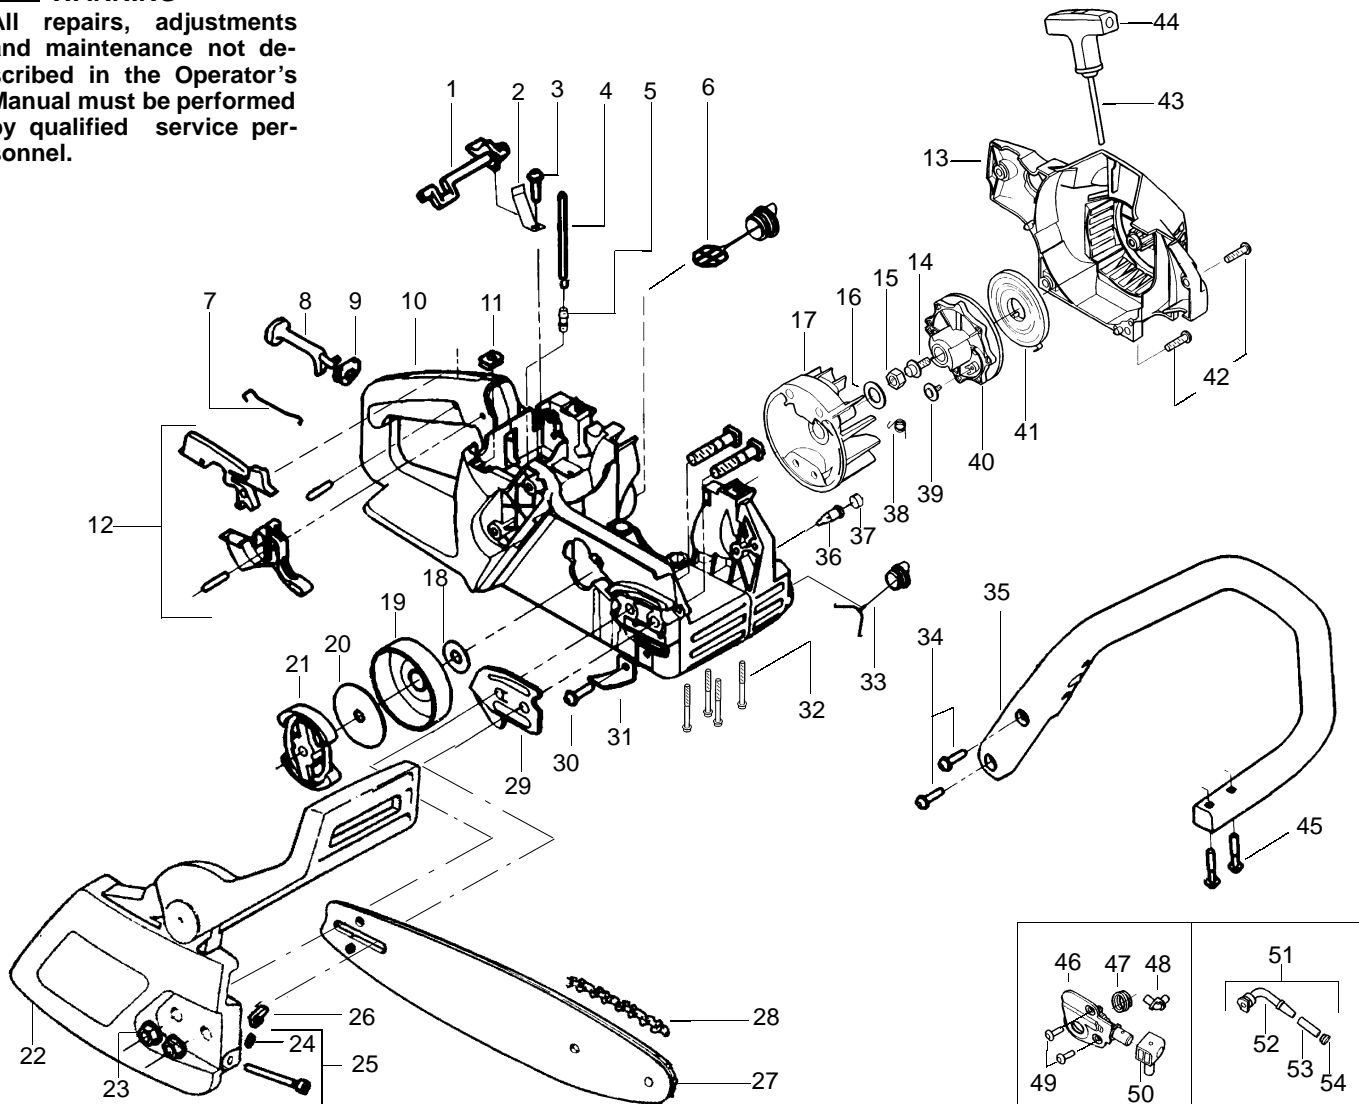

PARTS LIST NO. 530086676		POULAN® PARTS LIST	CHAIN SAW MODEL(S) Patriot 1900
DATE 7/25/02	Replaces 530086676-12/19/01		Note: Illustration may differ from actual model due to design changes

⚠ WARNING

All repairs, adjustments and maintenance not described in the Operator's Manual must be performed by qualified service personnel.

Ref.	Part No.	Description	Ref.	Part No.	Description	Ref.	Part No.	Description
1.	530038227	Lever-Switch (Includes Pin)	21.	530014949	Assy. - Clutch	42.	530015892	Screw.
2.	530016149	Spring-Switch	22.	530054736	Assy-Chain Brake	43.	530069232	Kit-Rope
3.	530015775	Screw	23.	530015917	Nut-Bar Mounting	44.	530037485	Handle-Starter
4.	530069216	Kit-Fuel Line (Large)	24.	530038593	Retainer-Bar Adjust	45.	530015940	Screw
5.	530023877	Fitting	25.	530069611	Kit-Bar Adjust (incl.24,26)	46.	530071259	Kit-Oil Pump (incl 47,48,50)
6.	530047192	Assy-Fuel Cap	26.	530015826	Pin-Bar Adjust	47.	530037820	Gear-Worm Spring
7.	530037809	Wire-Throttle	27.	952044366	Bar-12"	48.	530049477	Elbow-Oil Pickup
8.	530047989	Lever-Choke	28.	952051208	Chain-12"	49.	530016064	Screw
9.	530038406	Grommet-Choke Knob	29.	530038238	Plate-Bar Mounting	50.	530019206	Seal Block
10.	530055588	Assy-Chassis	30.	530015814	Screw	51.	530047663	Assy-Oil-Pickup (Incl. 52, 53 & 54)
11.	530015922	Nut-Speed	31.	530029850	Chain Catcher	52.	530038373	Pickup-Oiler
12.	530069724	Kit-Trigger & Lockout	32.	530016132	Screw	53.	530037821	Filter-Oil
13.	530054175	Housing-Fan	33.	530010846	Assy-Oil Cap	54.	530030189	Plug-Oil Filter
14.	530015920	Screw	34.	530015814	Screw			
15.	530016134	Nut-Flywheel	35.	530037799	Handle-Front			
16.	530015127	Washer-Flywheel	36.	530026119	Valve-Check			
17.	530039209	Assy-Flywheel	37.	530038264	Plug - Bronze Vent			
18.	530015907	Washer - Thrust	38.	530023817	Spring - Starter Dog			
19.	530047061	Assy-Drum W/brg.	39.	530016080	Screw			
20.	530015611	Washer-Clutch	40.	530037817	Pulley-Starter			
			41.	530027531	Spring-Starter			