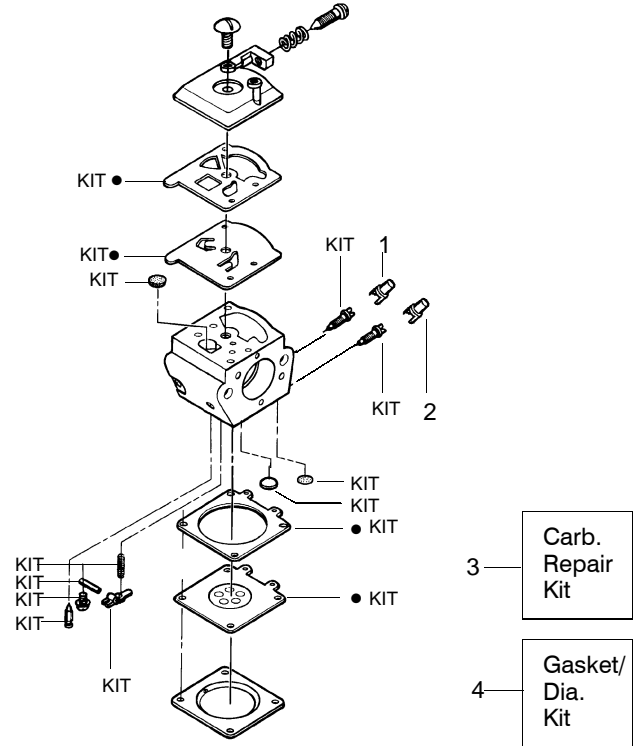

Zama
Carburetor Assembly
C1Q—W8
See Service Reference

Ref.	Part No.	Description
1.	530038479	Limiter Cap—High (brown)
2.	530038478	Limiter Cap—Low (tan)
3.	—	Carburetor Repair Kit (KIT= Indicates Contents)
4.	530071352	Zama (C1Q—W8)
	—	Gasket Diaphragm Kit (● Indicates Contents)
	530035270	Zama (C1Q—W8)

Zama Carburetor Service Reference

*****
If replacing the complete Zama Carburetor, it is not serviceable; you will need to order #530069703 Walbro Carburetor Assy.

*****
Note: The contents of the 530-035270 Gasket/Diaphragm kit are included in the 530-071352 Carb. Repair kit.