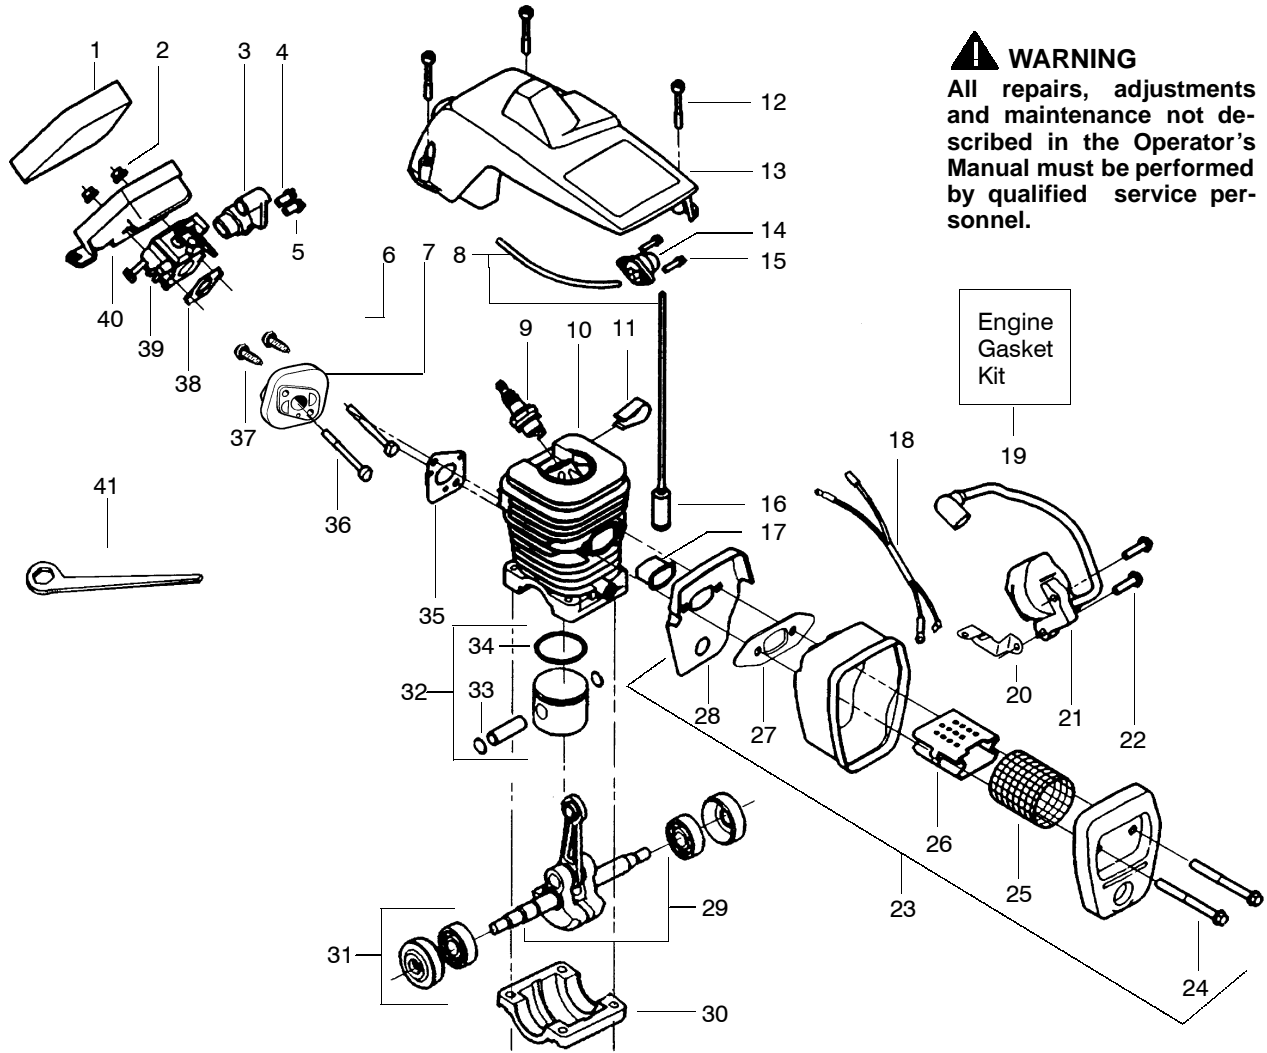

⚠ WARNING
All repairs, adjustments and maintenance not described in the Operator's Manual must be performed by qualified service personnel.

Engine Gasket Kit

Ref.	Part No.	Description	Ref.	Part No.	Description	Ref.	Part No.	Description
1.	530037793	Foam—Air Filter	18.	530052296	Assy. —Wire Harness	33.	530015697	Retainer—Piston Pin
2.	530016101	Nut	19.	530069608	Kit—Engine Gasket (Incl. 27, 35 & 38)	34.	530029805	Ring — Piston
3.	530049244	Grommet—Carb Adjust	20.	530047442	Strap—Ground	35.	530069608	Gasket — Carb. Adapter
4.	530038479	Limiters Cap—High	21.	530039198	Module—Ignition	36.	530016187	Screw
5.	530038478	Limiters Cap—Low	22.	530015814	Screw	37.	530016386	Screw
6.	530054144	Seal—Carb Adapter	23.	530047207	Assy—Muffler (Incl. 24,25,26,27,28)	38.	530069608	Gasket — Carburetor
7.	530049700	Carb. Adapter	24.	530016132	Screw	39.	530069703	Kit—Carburetor (incl. 4 & 5)
8.	530069247	Kit—Fuel Line (Small)	25.	530036103	Screen—Spark	40.	530037804	Housing—Air Filter
9.	952030150	Spark Plug (RCJ—7Y)	26.	530037813	Diffuser—Muffler	41.	530031063	Wrench — Bar
10.	530069606	Kit—Cylinder	27.	530069608	Gasket—Muffler			
11.	530016136	Clip—High Tension Lead	28.	530049870	Backplate—Muffler	Not Shown		
12.	530016153	Screw	29.	530047062	Assy. — Crankshaft	530088309	Operator Manual	
13.	530037798	Shield—Cylinder	30.	530037935	Cap—Crankcase	530038257	Decal Instruction	
14.	530047213	Assy—Air Purge	31.	530056363	Assy.—Seal & Bearing	530038486	Decal Stop	
15.	530015780	Screw	32.	530069604	Kit—Piston(Incl. 33 & 34)			
16.	530095646	Assy—Fuel Pick—up						
17.	530037652	Insulator—Heat						

↗ = NEW PART NUMBER FOR THIS IPL   ***** = REFER TO THE SERVICE REFERENCE INDICATED FOR MORE INFORMATION. (LOCATED AT END OF IPL)
● = THESE PARTS ARE ILLUSTRATED FOR CLARITY. ORDER COMPLETE ASSEMBLY.