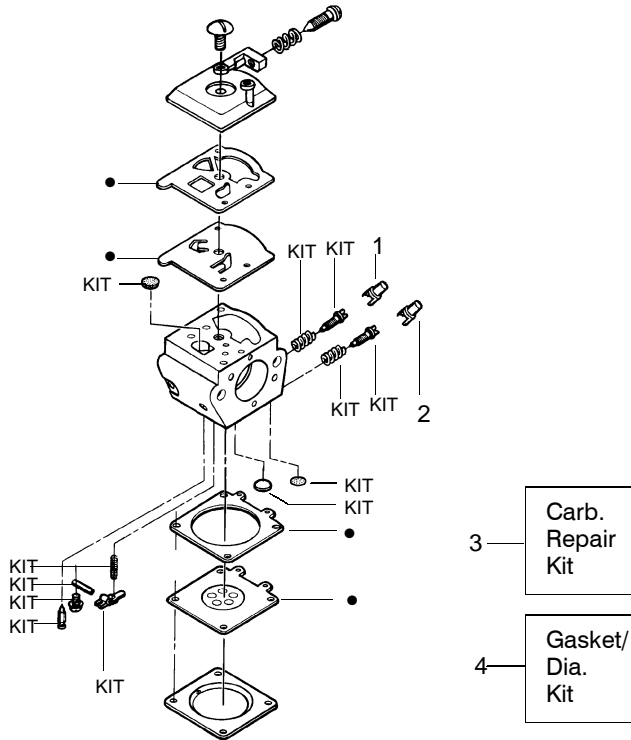

Walbro
Carburetor Assembly
WT324 – #530069703

Ref.	Part No.	Description
38.	530038479	Limiter Cap—High (brown)
2.	530038478	Limiter Cap—Low (tan)
3.	—	Carburetor Repair Kit (KIT= Indicates Contents)
4.	530069826	Walbro (WT324)
	—	Gasket Diaphragm Kit (● Indicates Contents)
	530069844	Walbro (WT324)