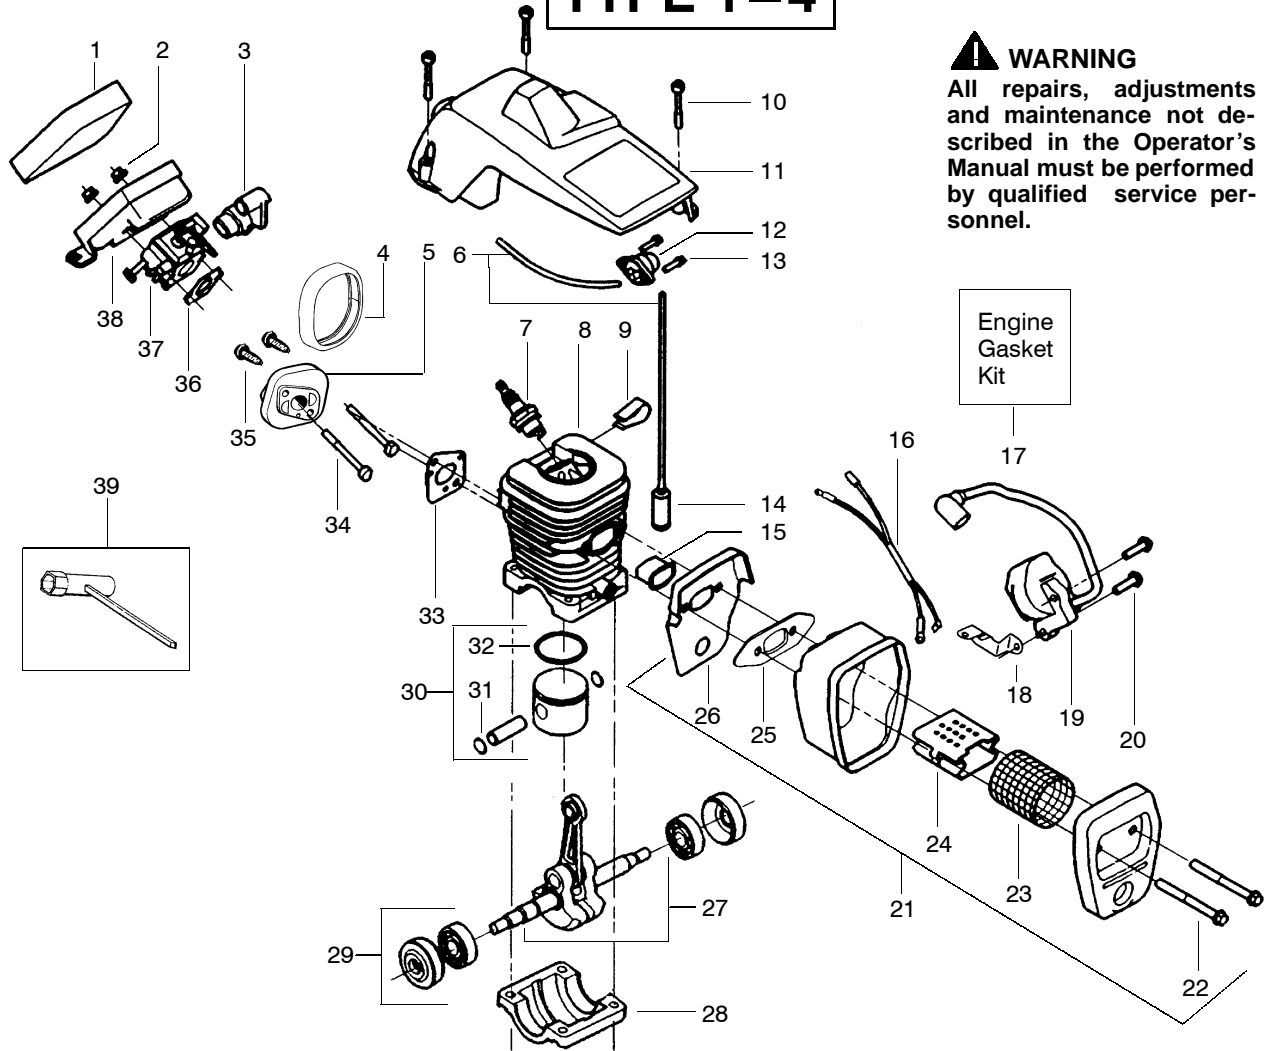

TYPE 1-4

Ref.	Part No.	Description	Ref.	Part No.	Description	Ref.	Part No.	Description
1.	530037793	Foam—Air Filter	17.	530069608	Kit—Engine Gasket (Incl. 25, 33 & 36)	31.	530015697	Retainer—Piston Pin
2.	530016101	Nut	18.	530047442	Strap—Ground	32.	530038729	Ring – Piston
3.	530035526	Grommet—Carb Adjust	19.	530039167	Module—Ignition	33.	530069608	Gasket – Adapter(kit)
4.	530054144	Seal—Carb Adapter	20.	530015814	Screw	34.	530016187	Screw
5.	530049700	Adapter—Carb.	21.	530047207	Assy—Muffler (Incl. 22–26)	35.	530016386	Screw
6.	530069247	Kit—Fuel Line (Small)	22.	530016132	Screw	36.	530069608	Gasket – Carb.(kit)
7.	952030150	Spark Plug (RCJ—7Y)	23.	530036103	Screen—Spark	37.	---	Kit—Carburetor (WT—324)
8.	530069607	Kit—Cylinder	24.	530037813	Diffuser—Muffler	38.	530037804	Housing—Air Filter
9.	530016136	Clip—High Tension Lead	25.	530069608	Gasket—Muffler(kit)	39.	530031163	Wrench – Bar
10.	530016153	Screw	26.	530049870	Backplate—Muffler			
11.	530071310	Shield—Cylinder	27.	530047062	Assy. – Crankshaft			Not Shown
12.	530047213	Assy—Air Purge	28.	530037935	Cap—Crankcase			
13.	530015780	Screw	29.	530056363	Assy.—Seal & Bearing			
14.	530095646	Assy—Fuel Pick—up	30.	530069605	Kit—Piston(Incl. 31 & 32)			
15.	530037652	Insulator—Heat						
16.	530052296	Assy. –Wire Harness						
							530163649	Operator Manual
							530038257	Decal – Warning

✓ = NEW PART NUMBER FOR THIS IPL   * = REFER TO THE SERVICE REFERENCE INDICATED FOR MORE INFORMATION. (LOCATED AT END OF IPL)
● = THESE PARTS ARE ILLUSTRATED FOR CLARITY. ORDER COMPLETE ASSEMBLY.