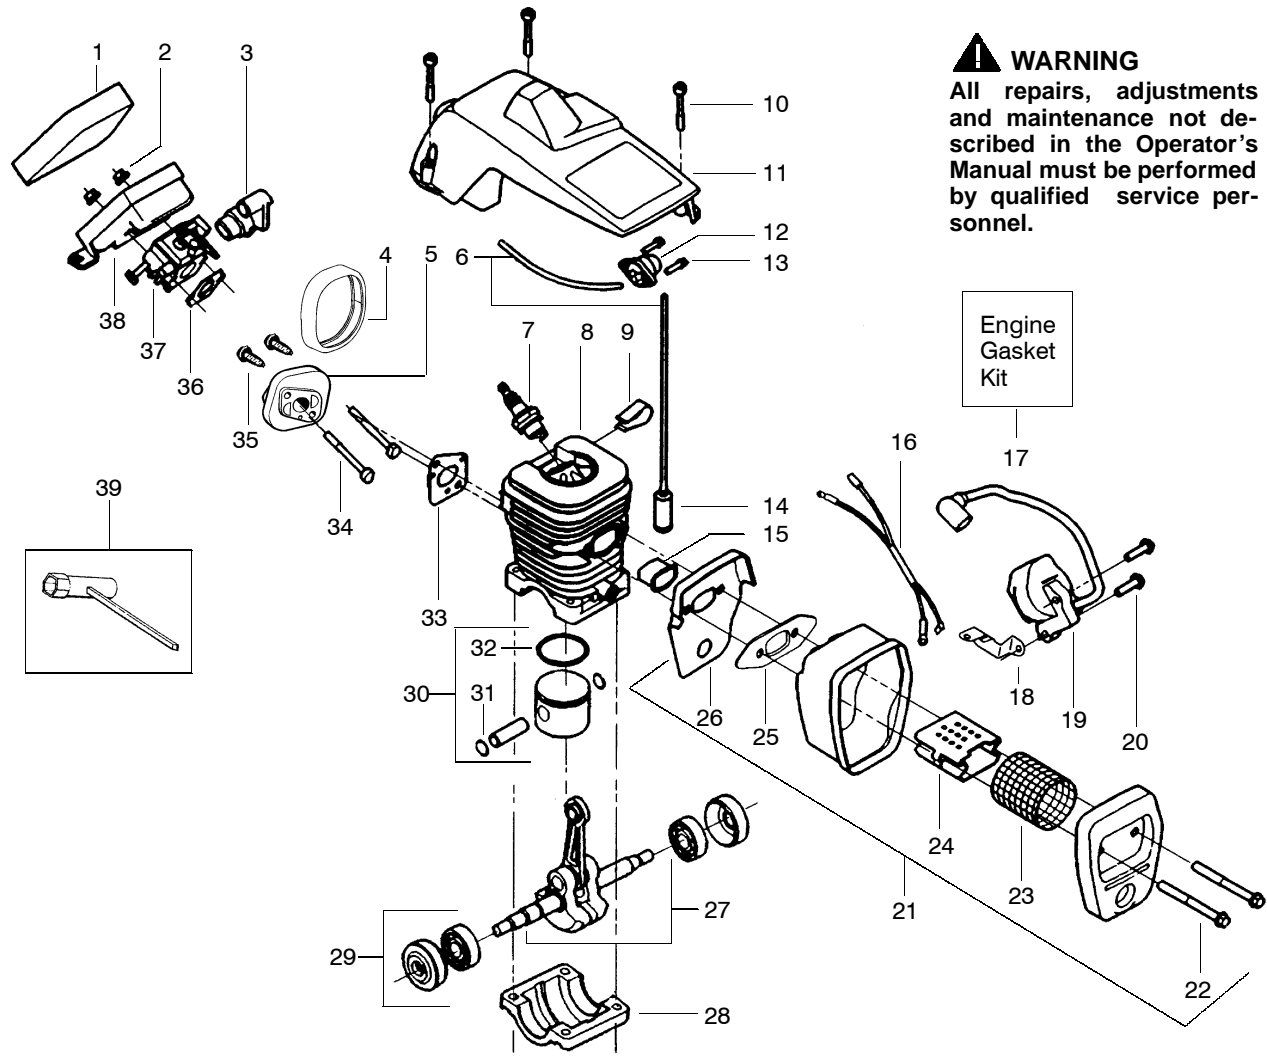

TYPE 5

⚠ WARNING
All repairs, adjustments and maintenance not described in the Operator's Manual must be performed by qualified service personnel.

Ref.	Part No.	Description	Ref.	Part No.	Description	Ref.	Part No.	Description
1.	530037793	Foam—Air Filter	17.	530069608	Kit—Engine Gasket (Incl. 25, 33 & 36)	31.	530015697	Retainer—Piston Pin
2.	530016101	Nut	18.	530047442	Strap—Ground	32.	530038729	Ring – Piston
3.	530035526	Grommet—Carb Adjust	19.	530039198	Module—Ignition	33.	530069608	Gasket – Adapter(kit)
4.	530054144	Seal—Carb Adapter	20.	530015814	Screw	34.	530016187	Screw
5.	530049700	Adapter—Carb.	21.	530047207	Assy—Muffler (Incl. 22—26)	35.	530016386	Screw
6.	530069247	Kit—Fuel Line (Small)	22.	530016132	Screw	36.	530069608	Gasket – Carb.(kit)
7.	952030150	Spark Plug (RCJ—7Y)	23.	530036103	Screen—Spark	37.	530071618	Kit—Carburetor (W—14A)
8.	530071412	Kit—Cylinder	24.	530037813	Diffuser—Muffler	38.	530037804	Housing—Air Filter
9.	530016136	Clip—High Tension Lead	25.	530069608	Gasket—Muffler(kit)	39.	530031163	Wrench – Bar
10.	530016153	Screw	26.	530049870	Backplate—Muffler			Not Shown
11.	530071310	Shield—Cylinder	27.	530047062	Assy. – Crankshaft			
12.	530047213	Assy—Air Purge	28.	530037935	Cap—Crankcase			
13.	530015780	Screw	29.	530056363	Assy.—Seal & Bearing			
14.	530095646	Assy—Fuel Pick—up	30.	530071408	Kit—Piston(Incl. 31 & 32)			
15.	530037652	Insulator—Heat						
16.	530052296	Assy. —Wire Harness				✓	530163675	Operator Manual
							530057757	Decal – Warning

✓ = NEW PART NUMBER FOR THIS IPL   * = REFER TO THE SERVICE REFERENCE INDICATED FOR MORE INFORMATION. (LOCATED AT END OF IPL)
● = THESE PARTS ARE ILLUSTRATED FOR CLARITY. ORDER COMPLETE ASSEMBLY.