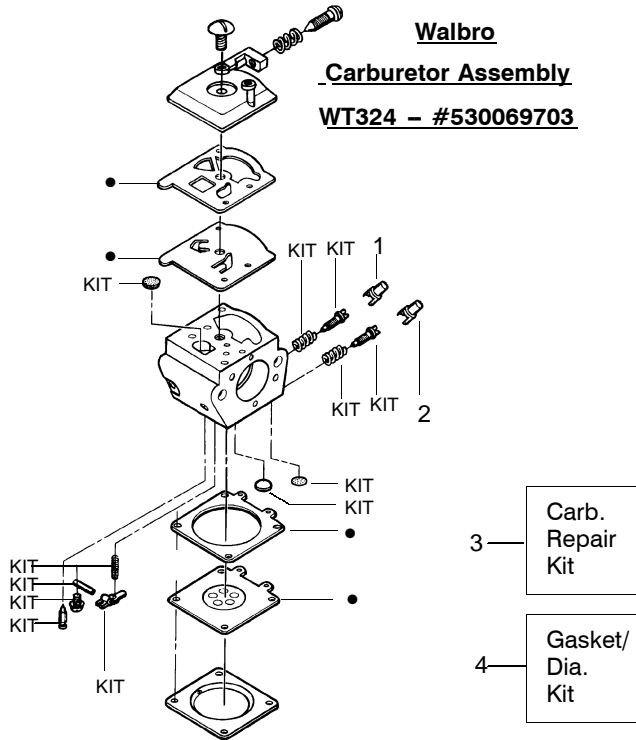

✓ = NEW PART NUMBER FOR THIS IPL

★ = REFER TO THE SERVICE REFERENCE INDICATED FOR MORE INFORMATION. (LOCATED AT END OF IPL)

TYPE 1-4

Ref.	Part No.	Description	Ref.	Part No.	Description	Ref.	Part No.	Description
1.	530037793	Foam—Air Filter	17.	530069608	Kit—Engine Gasket (Incl. 25, 33 & 36)	31.	530015697	Retainer—Piston Pin
2.	530016101	Nut	18.	530047442	Strap—Ground	32.	530038729	Ring – Piston
3.	530035526	Grommet—Carb Adjust	19.	530039167	Module—Ignition	33.	530069608	Gasket – Adapter(kit)
4.	530054144	Seal—Carb Adapter	20.	530015814	Screw	34.	530016187	Screw
5.	530049700	Adapter—Carb.	21.	530047207	Assy—Muffler (Incl. 22–26)	35.	530016386	Screw
6.	530069247	Kit—Fuel Line (Small)	22.	530016132	Screw	36.	530069608	Gasket – Carb.(kit)
7.	952030150	Spark Plug (RCJ—7Y)	23.	530036103	Screen—Spark	37.	---	Kit—Carburetor (WT—324)
8.	530069607	Kit—Cylinder	24.	530037813	Diffuser—Muffler	38.	530037804	Housing—Air Filter
9.	530016136	Clip—High Tension Lead	25.	530069608	Gasket—Muffler(kit)	39.	530031163	Wrench – Bar
10.	530016153	Screw	26.	530049870	Backplate—Muffler			
11.	530071310	Shield—Cylinder	27.	530047062	Assy. – Crankshaft			Not Shown
12.	530047213	Assy—Air Purge	28.	530037935	Cap—Crankcase			
13.	530015780	Screw	29.	530056363	Assy.—Seal & Bearing			
14.	530095646	Assy—Fuel Pick—up	30.	530069605	Kit—Piston(Incl. 31 & 32)			
15.	530037652	Insulator—Heat						
16.	530052296	Assy. –Wire Harness						
							530163649	Operator Manual
							530038257	Decal – Warning

✓ = NEW PART NUMBER FOR THIS IPL * = REFER TO THE SERVICE REFERENCE INDICATED FOR MORE INFORMATION. (LOCATED AT END OF IPL)
● = THESE PARTS ARE ILLUSTRATED FOR CLARITY. ORDER COMPLETE ASSEMBLY.

Ref.	Part No.	Description
1.	530038479	Limiter Cap–High (brown)
2.	530038478	Limiter Cap–Low (tan)
3.	–	Carburetor Repair Kit (KIT= Indicates Contents)
4.	530069826	Walbro (WT324)
	–	Gasket Diaphragm Kit (● Indicates Contents)
	530069844	Walbro (WT324)