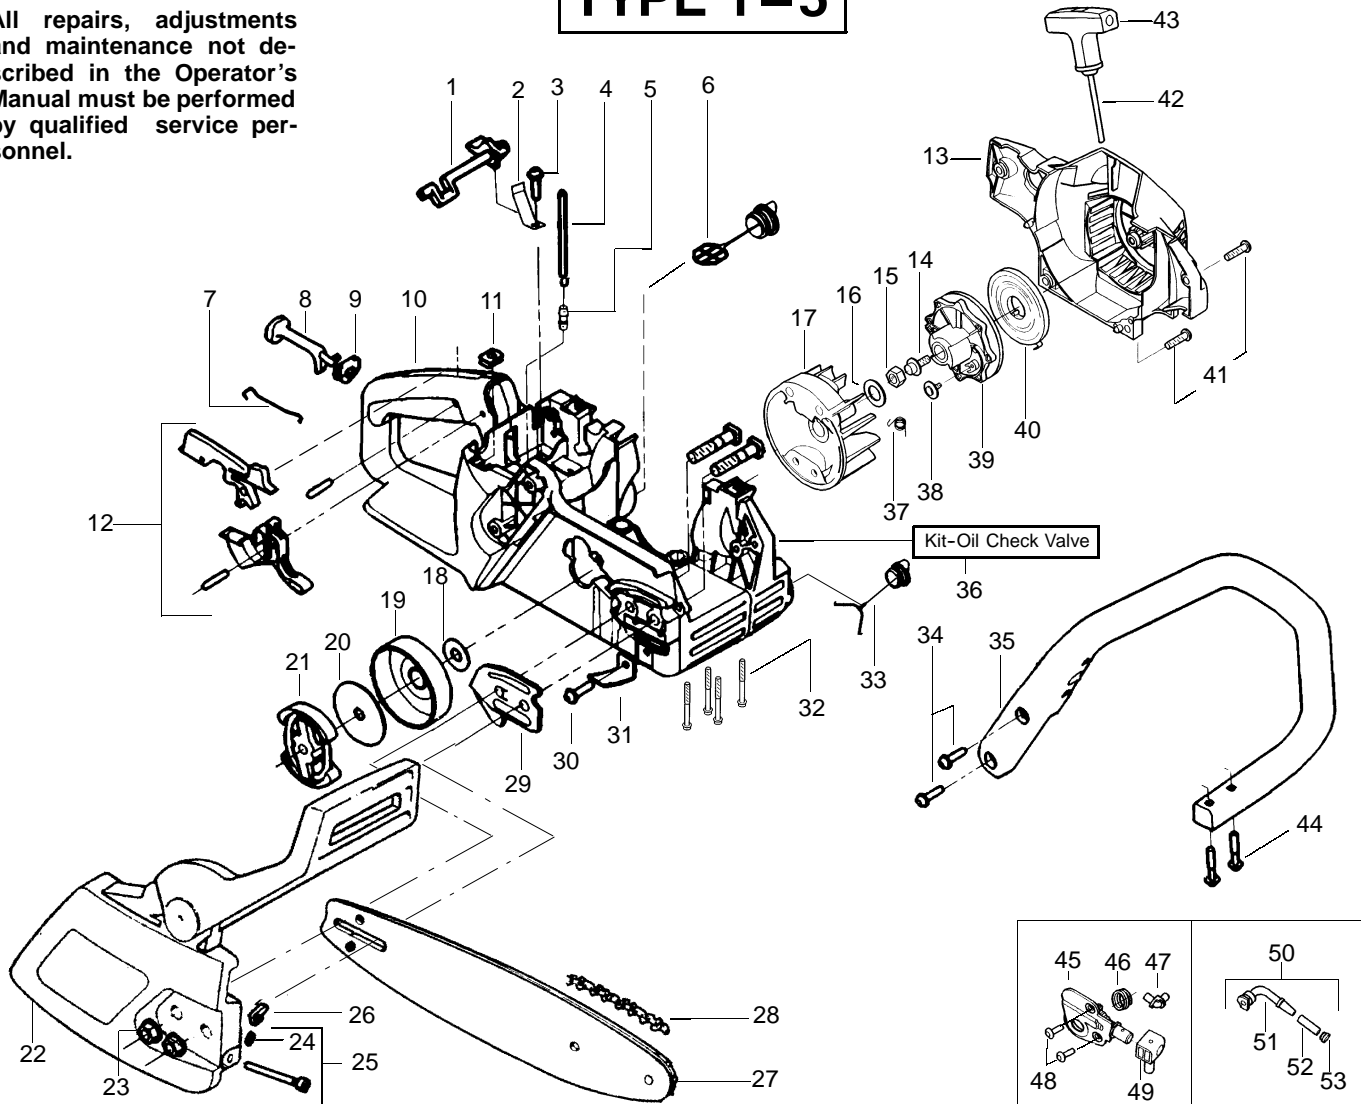

PARTS LIST NO. 530163061		Poulan® PARTS LIST	CHAIN SAW MODEL(s) Poulan Plus 2155
DATE 3/05/03	Replaces 163061 – 12/19/02		Note: Illustration may differ from actual model due to design changes

▲ WARNING

All repairs, adjustments and maintenance not described in the Operator's Manual must be performed by qualified service personnel.

TYPE 1-5

Ref.	Part No.	Description	Ref.	Part No.	Description	Ref.	Part No.	Description
1.	530038227	Lever-Switch (Includes Pin)	21.	530014949	Assy. - Clutch	41.	530015892	Screw.
2.	530016149	Spring-Switch	22.	530054736	Assy-Chain Brake	42.	530069232	Kit-Rope
3.	530015775	Screw	23.	530015917	Nut-Bar Mounting	43.	530037485	Handle-Starter
4.	530069216	Kit-Fuel Line (Large)	24.	530038593	Retainer-Bar Adjust	44.	530015940	Screw
5.	530023877	Fitting	25.	530069611	Kit-Bar Adjust (incl.24,26)	45.	530071259	Kit-Oil Pump (incl 46,47,49)
6.	530047192	Assy-Fuel Cap	26.	530015826	Pin-Bar Adjust	46.	530037820	Gear-Worm Spring
7.	530037809	Wire-Throttle	27.	952044418	Bar-18"	47.	530049477	Elbow-Oil Pickup
8.	530047989	Lever-Choke	28.	952051338	Chain-18"	48.	530016064	Screw
9.	530038406	Grommet-Choke Knob	29.	530038238	Plate-Bar Mounting	49.	530019206	Seal Block
10.	530055588	Assy-Chassis	30.	530015814	Screw	50.	530047663	Assy-Oil-Pickup (Incl. 51-53)
11.	530015922	Nut-Speed	31.	530029850	Chain Catcher	51.	530038373	Pickup-Oiler
12.	530071305	Kit-Trigger & Lockout	32.	530016132	Screw	52.	530037821	Filter-Oil
13.	530054175	Housing-Fan	33.	530010846	Assy-Oil Cap	53.	530030189	Plug-Oil Filter
14.	530015920	Screw	34.	530015814	Screw			
15.	530016134	Nut-Flywheel	35.	530056798	Handle-Front			
16.	530015127	Washer-Flywheel	36.	530071666	Kit-Oil Check Valve			
17.	530039209	Assy-Flywheel	37.	530023817	Spring - Starter Dog			
18.	530015907	Washer - Thrust	38.	530016080	Screw			
19.	530047061	Assy-Drum W/brg.	39.	530037817	Pulley-Starter			
20.	530015611	Washer-Clutch	40.	530027531	Spring-Starter			