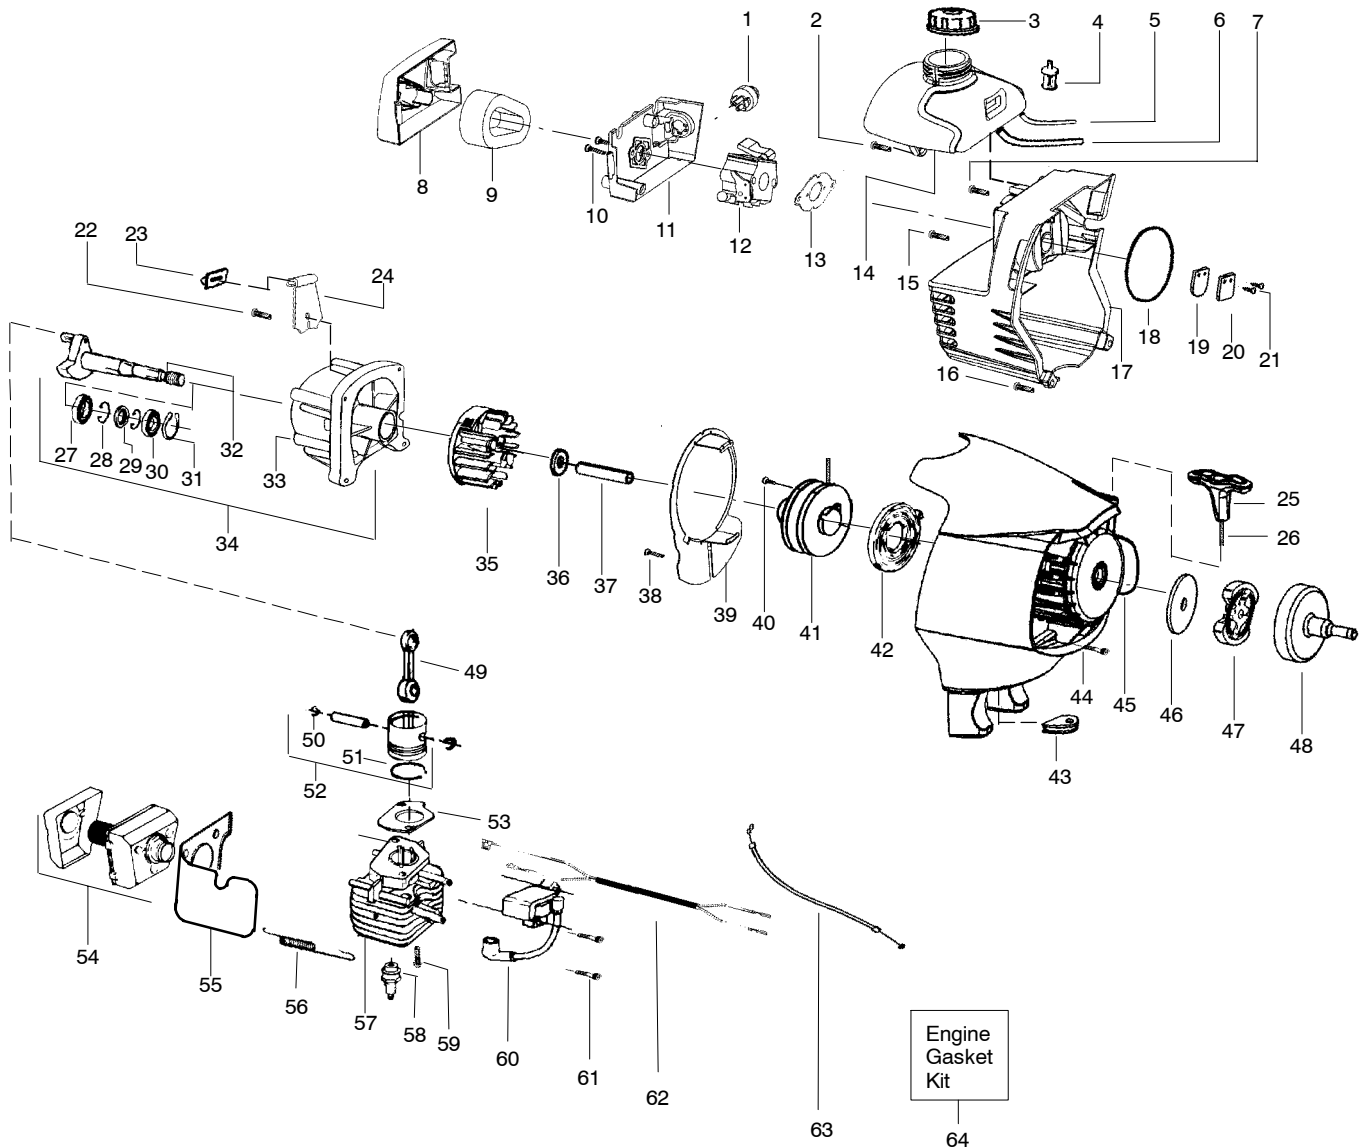

Ref.	Part No.	Description	Ref.	Part No.	Description	Ref.	Part No.	Description
1.	530047721	Bulb-purge	22.	530015875	Screw-tank retainer	44.	530015810	Screw-F/hsg
2.	530015843	Screw-tank	23.	530055492	Isolator-fuel tank	45.	530055248	Housing-Fan w/eyelet
3.	530049386	Assy-Fuel cap w/ret.	24.	530054941	Ret.-fuel tank	46.	530094189	Washer-Clutch
4.	530095646	Assy-Fuel pick-up	25.	530054834	Handle-starter	47.	530055122	Assy.-Clutch
5.	530069247	Kit-Fuel line	26.	530071325	Kit-Rope	48.	530028799	Assy-Drum
6.	530069216	Kit-Fuel/Purge line	27.	530032103	Bearing-inner	49.	530010960	Assy-Connecting rod
7.	530015775	Screw	28.	530015787	Retainer	50.	530015162	Retainer-piston pin
8.	530054935	Cover-Air box	29.	530019158	Seal	51.	530025875	Ring-Piston
9.	530054946	Filter-Air	30.	530032102	Bearing-outer	52.	530069277	Kit-Piston
10.	530015849	Screw-carb.	31.	530015789	Retainer-crankshaft	53.	530071401	Gasket-Cylinder (kit)
11.	530054934	Air Box	32.	530054948	Assy-crankshaft	54.	530069310	Kit-Muffler
12.	---	Kit-Carb Assy.	33.	530012514	Assy-crankcase	55.	530053346	Heat shield/air dam
	530071565	(Wt-619)	34.	530071685	Kit-Assy-c'case/c'shaft	56.	530036409	Spring-muffler
	530071637	(WT-628)				57.	530071401	Kit-Cylinder
13.	530071401	Gasket-Carb. (kit)	35.	530071402	Kit-Flywheel Assy.	58.	952030249	Spark plug (RCJ-6Y)
14.	530055317	Assy-Fuel tank	36.	530016030	Washer	59.	530001624	Bolt-Cylinder
15.	530015771	Screw-crankcase	37.	530055620	Spacer	60.	530039218	Module-Ignition
16.	530015952	Screw-shrd to f/hsg.	38.	530015775	Screw-baffle	61.	530016357	Screw-module
17.	530056044	Shroud	39.	530056864	Plate-baffle	62.	530057238	Assy-Leadwire
18.	530071401	O-ring-c/case (kit)	40.	530016391	Screw-rope	63.	530054942	Assy-Throttle Cable
19.	530027593	Valve-reed	41.	530071399	Kit-pulley (incl. #40)	64.	530071401	Kit-Gasket
20.	530054596	Stop-reed valve	42.	530042086	Spring-starter			(incl. # 13,18,53)
21.	530016064	Screw-reed valve	43.	530019182	Grommet			

↗ = NEW PART NUMBER FOR THIS IPL

* = REFER TO THE SERVICE REFERENCE INDICATED FOR MORE INFORMATION. (LOCATED AT END OF IPL)