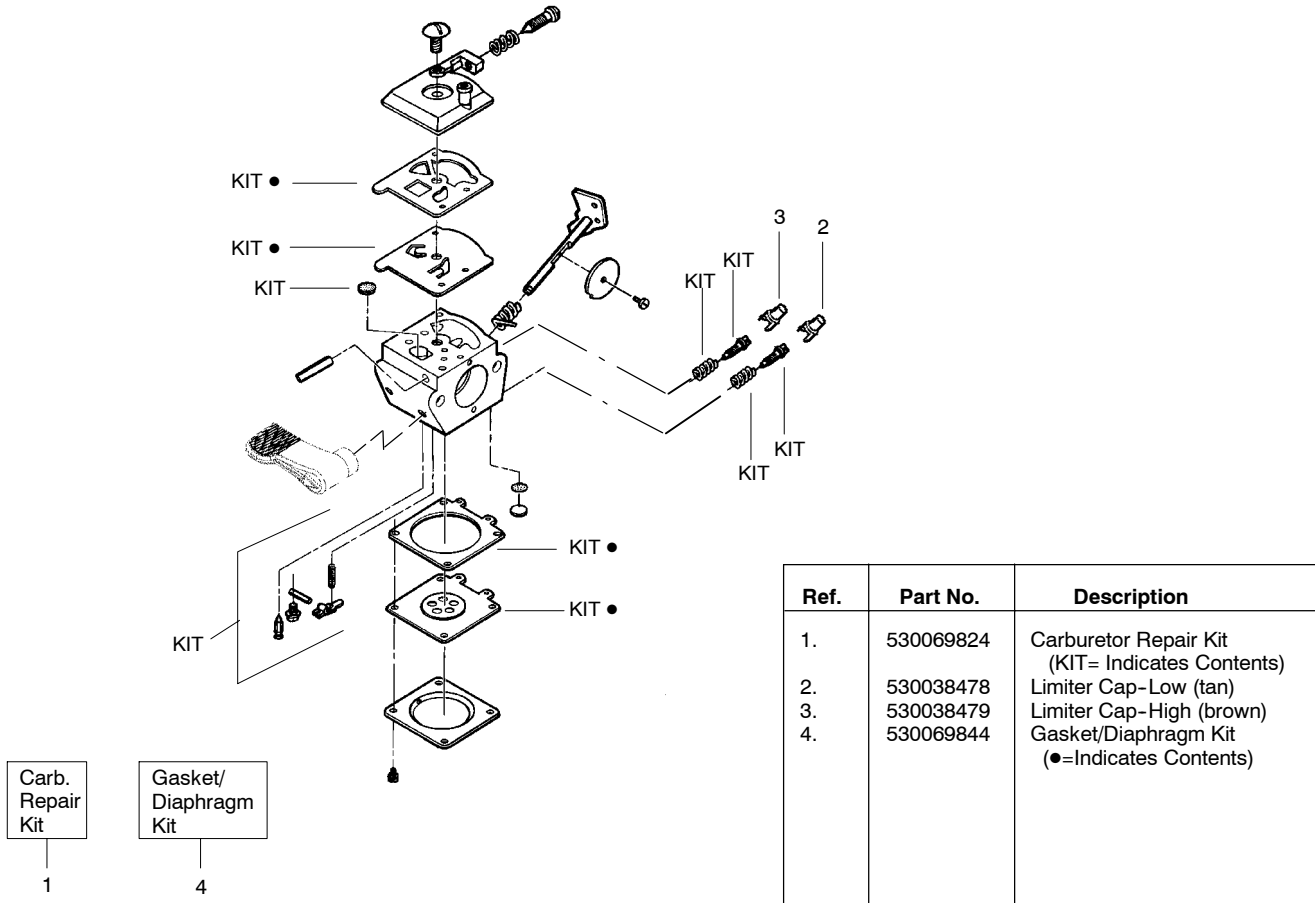

Kit - Carburetor Assembly No. 530071565 - WT619