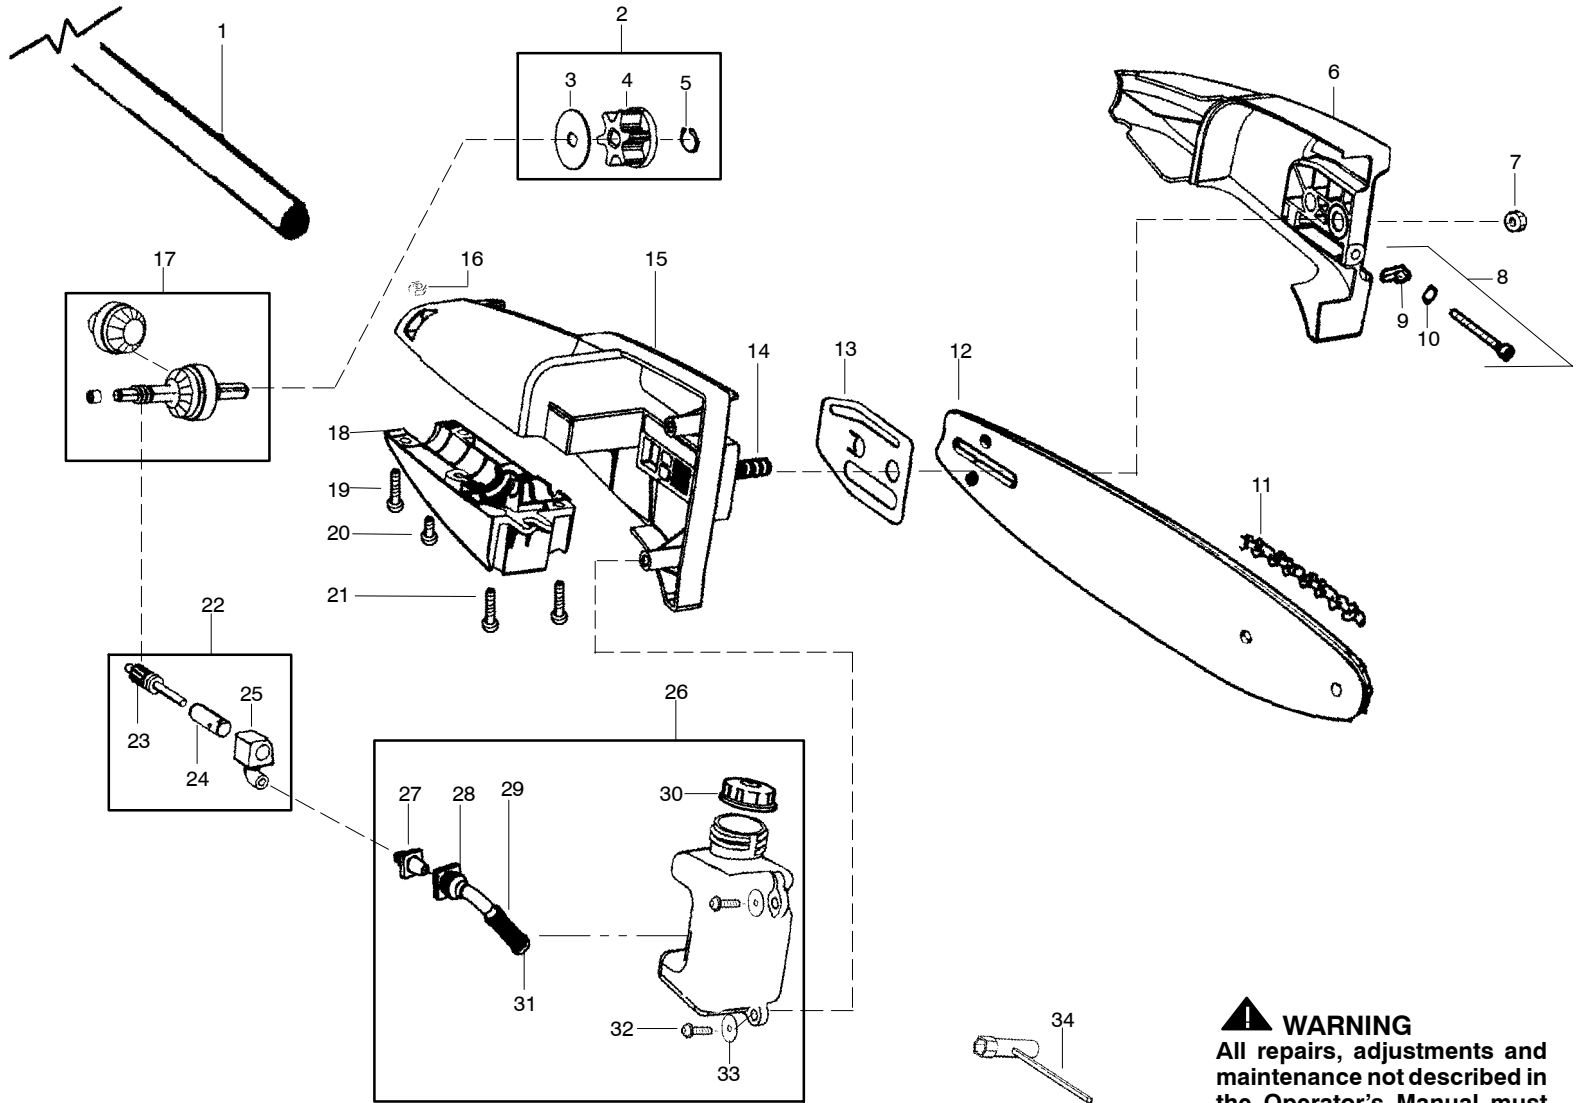

▲ WARNING
All repairs, adjustments and maintenance not described in the Operator's Manual must be performed by qualified service personnel.

Ref.	Part No.	Description	Ref.	Part No.	Description	Ref.	Part No.	Description
1.	530096062	Assy-Driveshaft	14.	530016133	Bolt-Bar	27.	530056524	Fitting-Oil Line
2.	530071647	Kit-Sprocket Assy. (incl. 3,4,5)	15.	530056513	Hsg.-Upper (incl. #14)	28.	530021160	Intake-Oil Line
3.	530056521	Washer	16.	530016284	Nut	29.	530037821	Filter-Oil
4.	530056520	Sprocket	17.	530071646	Kit-Gear Assy	30.	530053072	Cap-Oil
5.	530056563	Retainer-Sprocket	18.	530056514	Hsg.-Lower	31.	530030189	Plug-Oil Filter
6.	530057100	Assy-Bar Clamp (incl. #8)	19.	530016312	Screw	32.	530015886	Screw
7.	530015917	Nut-Bar Mounting	20.	530015805	Screw-Align	33.	530015382	Washer
8.	530069611	Kit-Bar Adjust (incl. 9,10)	21.	530015886	Screw	34.	530031163	Wrench-Bar
9.	530015826	Pin-Bar Adjust	22.	530071645	Kit-Oil Assy (incl. 23,24,25)			
10.	530038593	Retainer-Bar Adjust	23.	530053764	Assy-Bar Plunger			
11.	530051524	Chain-8"	24.	530053765	Barrel			
12.	530044908	Bar-8"	25.	530056522	Block-Oil			
13.	530056523	Plate-Bar pad	26.	530056528	Assy-Oil Tank (incl. 27-31)			

✓ = NEW PART NUMBER FOR THIS IPL

* = REFER TO THE SERVICE REFERENCE INDICATED FOR MORE INFORMATION. (LOCATED AT END OF IPL)