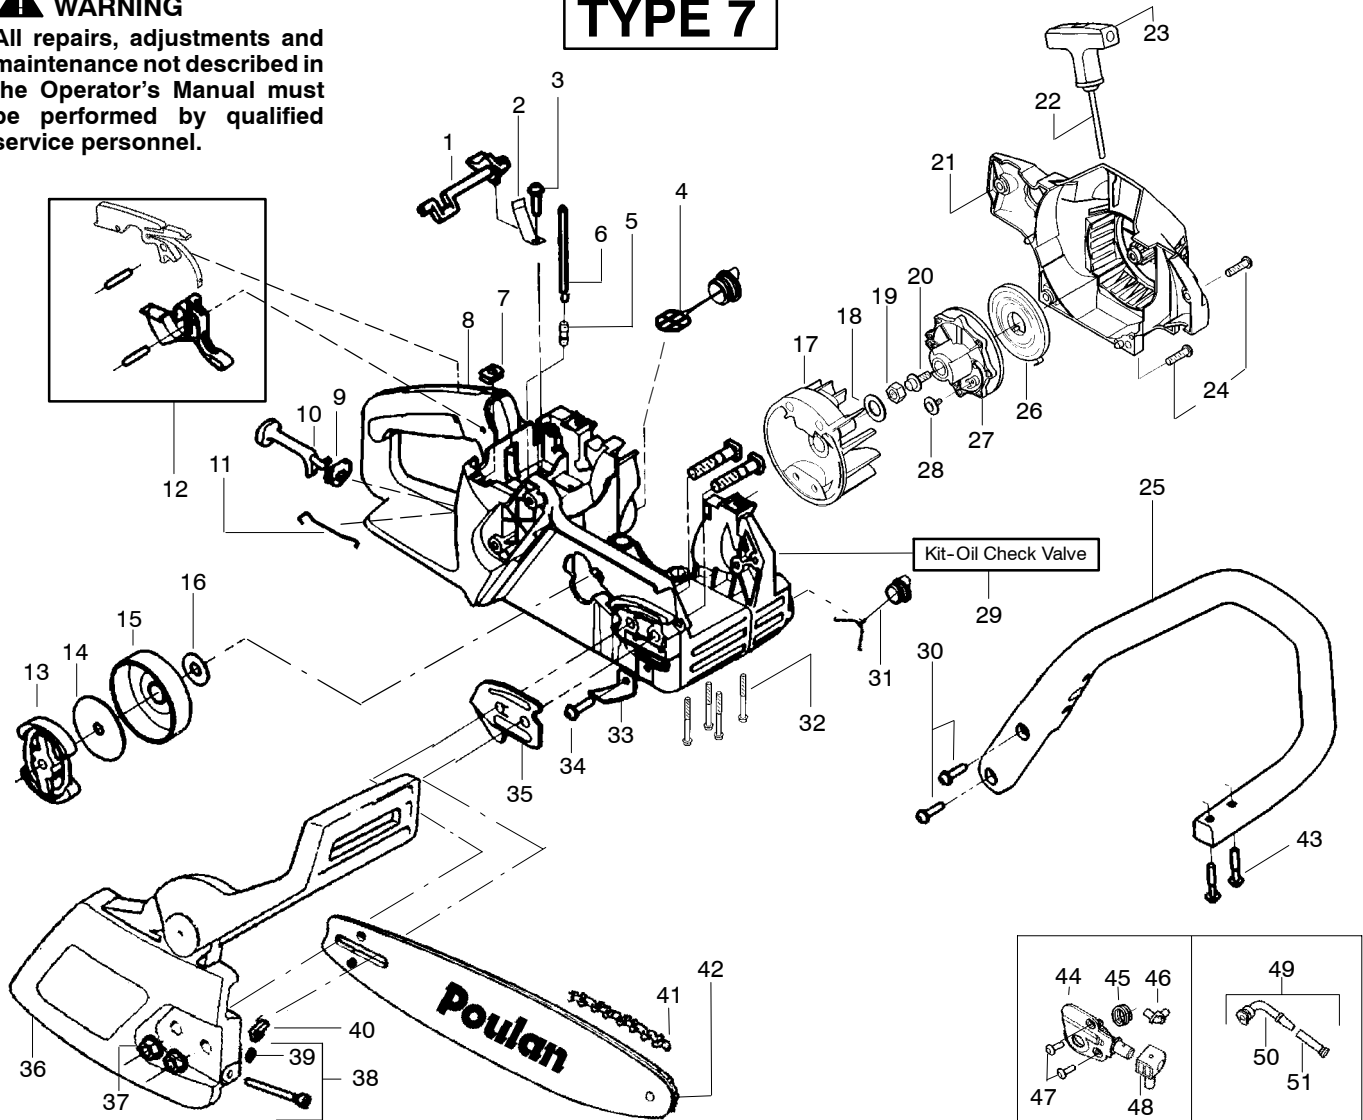

TYPE 7

Ref.	Part No.	Description	Ref.	Part No.	Description	Ref.	Part No.	Description
1.	530038227	Lever-Switch (Includes Pin)	21.	530049337	Housing-Fan	40.	530015826	Pin-Bar Adjust
2.	530016149	Spring-Switch	22.	530069232	Kit-Rope	41.	952051209	Chain-14"
3.	530015775	Screw	23.	530056402	Handle-Starter	42.	952044368	Bar-14"
4.	530047192	Assy-Fuel Cap	24.	530015892	Screw	43.	530015940	Screw
5.	530023877	Fitting	25.	530056798	Handle-Front	44.	530071259	Kit-Oil Pump (incl 45,46,48)
6.	530069216	Kit-Fuel Line (Large)	26.	530027531	Spring-Starter	45.	530037820	Gear-Worm Spring
7.	530015922	Nut-Speed	27.	530037817	Pulley-Starter	46.	530049477	Elbow-Oil Pickup
8.	530058909	Assy-Chassis	28.	530016080	Screw	47.	530016064	Screw
9.	530049005	Grommet-Choke Knob	29.	530071666	Kit-Oil Check Valve	48.	530019206	Seal Block
10.	530047989	Lever-Choke	30.	530015814	Screw	49.	530047663	Assy-Oil-Pickup (Incl. 50-51)
11.	530037809	Wire-Throttle	31.	530010846	Assy-Oil Cap	50.	530038373	Pickup-Oiler
12.	530071832	Kit-Trigger & Lockout	32.	530016132	Screw	51.	530056533	Filter-Oil
13.	530014949	Assy. - Clutch	33.	530029850	Chain Catcher			
14.	530015611	Washer-Clutch	34.	530015814	Screw			
15.	530047061	Assy-Drum W/brg.	35.	530038238	Plate-Bar Mounting			
16.	530015907	Washer - Thrust	36.	530054740	Assy-Chain Brake			
17.	530039187	Assy-Flywheel	37.	530015917	Nut-Bar Mounting			
18.	530015127	Washer-Flywheel	38.	530069611	Kit-Bar Adjust (incl. 39,40)			
19.	530016134	Nut-Flywheel	39.	530038593	Retainer-Bar Adjust			
20.	530015920	Screw						