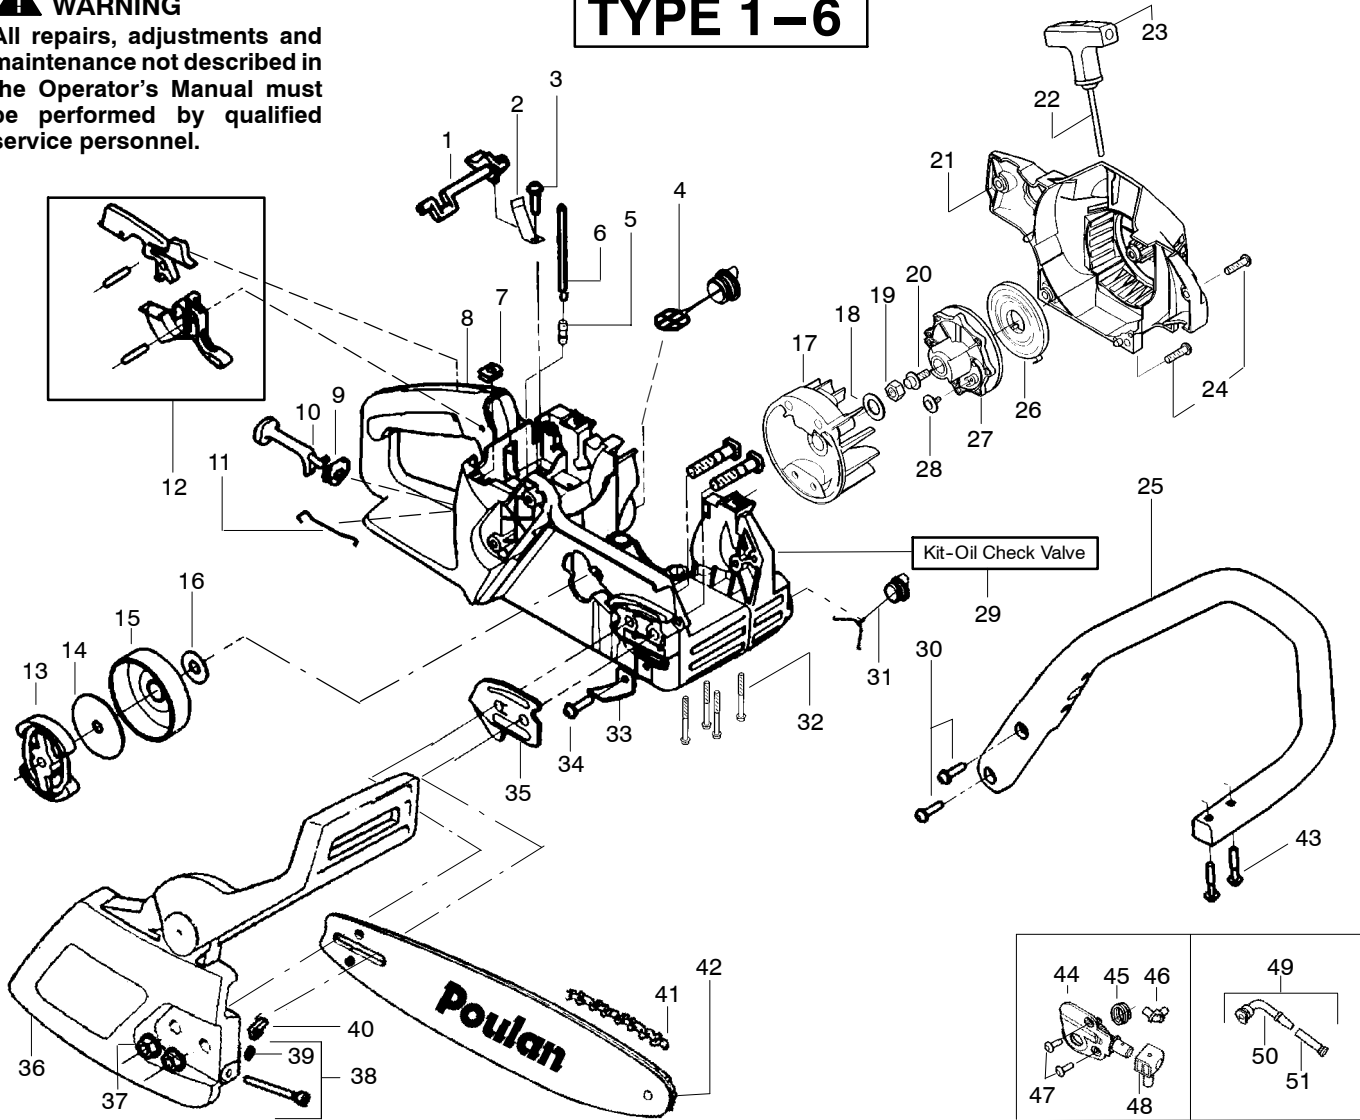

⚠ WARNING
All repairs, adjustments and maintenance not described in the Operator's Manual must be performed by qualified service personnel.

TYPE 1-6

Ref.	Part No.	Description	Ref.	Part No.	Description	Ref.	Part No.	Description
1.	530038227	Lever-Switch (Includes Pin)	21.	530049337	Housing-Fan	40.	530015826	Pin-Bar Adjust
2.	530016149	Spring-Switch	22.	530069232	Kit-Rope	41.	952051209	Chain-14"
3.	530015775	Screw	23.	530056402	Handle-Starter	42.	952044368	Bar-14"
4.	530047192	Assy-Fuel Cap	24.	530015892	Screw	43.	530015940	Screw
5.	530023877	Fitting	25.	530056798	Handle-Front	44.	530071259	Kit-Oil Pump (incl 45,46,48)
6.	530069216	Kit-Fuel Line (Large)	26.	530027531	Spring-Starter	45.	530037820	Gear-Worm Spring
7.	530015922	Nut-Speed	27.	530037817	Pulley-Starter	46.	530049477	Elbow-Oil Pickup
8.	530056602	Assy-Chassis	28.	530016080	Screw	47.	530016064	Screw
9.	530038406	Grommet-Choke Knob	29.	530071666	Kit-Oil Check Valve	48.	530019206	Seal Block
10.	530047989	Lever-Choke	30.	530015814	Screw	49.	530047663	Assy-Oil-Pickup (Incl. 50-51)
11.	530037809	Wire-Throttle	31.	530010846	Assy-Oil Cap	50.	530038373	Pickup-Oiler
12.	530071305	Kit-Trigger & Lockout	32.	530016132	Screw	51.	530056533	Filter-Oil
13.	530014949	Washer-Clutch	33.	530029850	Chain Catcher			
14.	530015611	Washer-Clutch	34.	530015814	Screw			
15.	530047061	Assy-Drum W/brg.	35.	530038238	Plate-Bar Mounting			
16.	530015907	Washer - Thrust	36.	530054740	Assy-Chain Brake			
17.	530039187	Assy-Flywheel	37.	530015917	Nut-Bar Mounting			
18.	530015127	Washer-Flywheel	38.	530069611	Kit-Bar Adjust (incl. 39,40)			
19.	530016134	Nut-Flywheel	39.	530038593	Retainer-Bar Adjust			
20.	530015920	Screw						

✓ = NEW PART NUMBER FOR THIS IPL   ★ = REFER TO THE SERVICE REFERENCE INDICATED FOR MORE INFORMATION. (LOCATED AT END OF IPL)