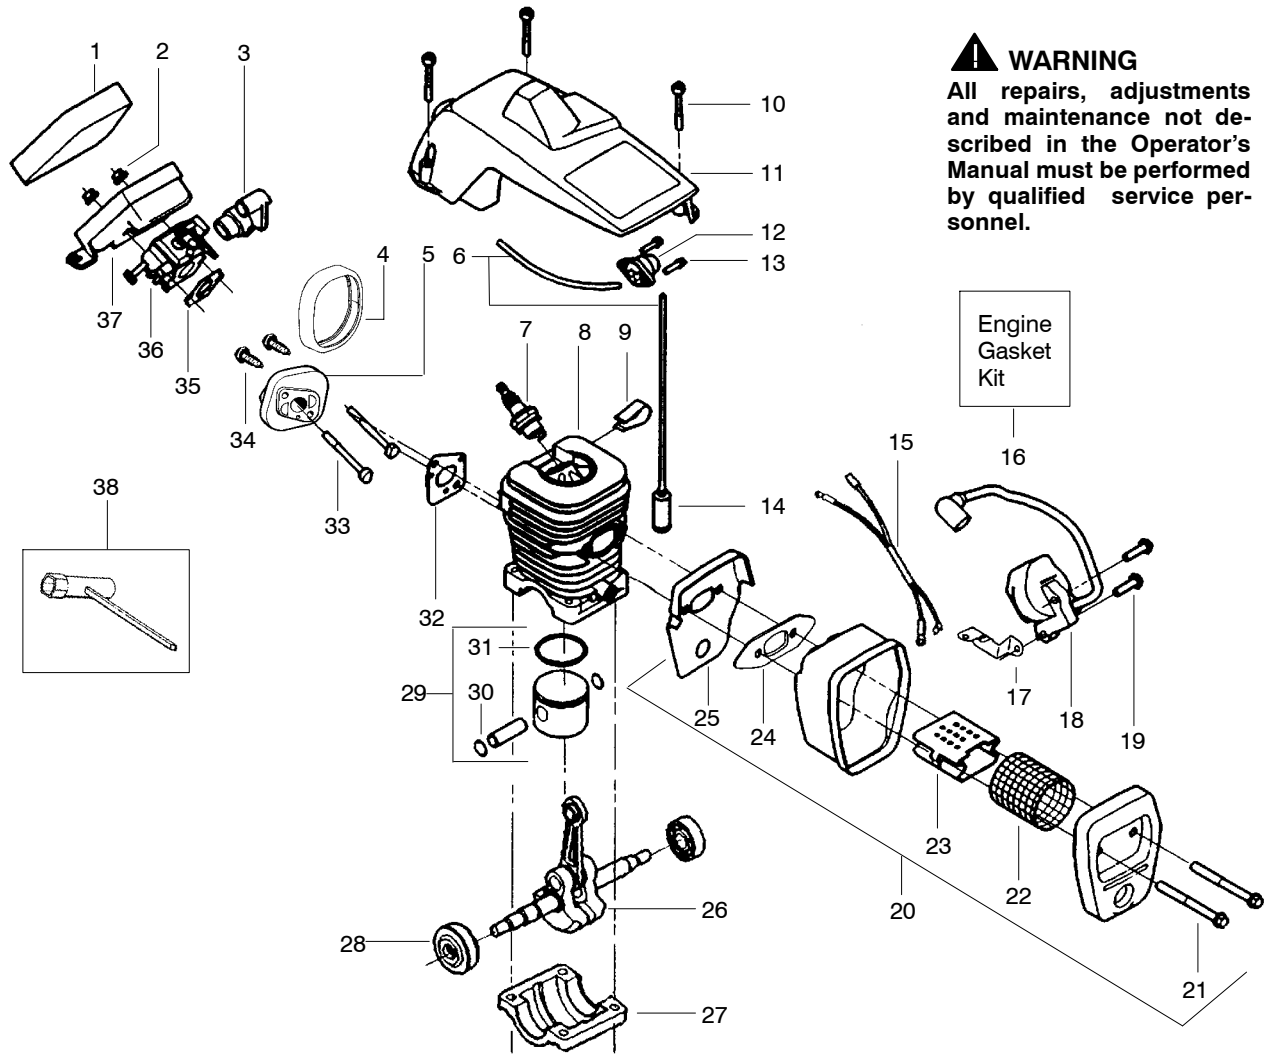

TYPE 1-6

⚠ WARNING
All repairs, adjustments and maintenance not described in the Operator's Manual must be performed by qualified service personnel.

Ref.	Part No.	Description	Ref.	Part No.	Description	Ref.	Part No.	Description
1.	530037793	Foam-Air Filter	16.	530069608	Kit-Engine Gasket (Incl. 24, 32 & 35)	30.	530015697	Retainer-Piston Pin
2.	530016101	Nut	17.	530047442	Strap-Ground	31.	530038729	Ring - Piston
3.	530035526	Grommet-Carb Adjust	18.	530039198	Module-Ignition	32.	530069608	Gasket - Adapter(kit)
4.	530054144	Seal-Carb Adapter	19.	530015814	Screw	33.	530016187	Screw
5.	530049700	Adapter-Carb.	20.	530047207	Assy-Muffler (Incl. 21-25)	34.	530016386	Screw
6.	530069247	Kit-Fuel Line (Small)	21.	530016132	Screw	35.	530069608	Gasket - Carb.(kit)
7.	952030150	Spark Plug (RCJ-7Y)	22.	530036103	Screen-Spark	36.	530071620	Kit-Carburetor (WT-624)
8.	530012550	Cylinder	23.	530037813	Diffuser-Muffler	(Note: Repair kits are not available for this carburetor)		
9.	530016136	Clip-High Tension Lead	24.	530069608	Gasket-Muffler(kit)	37.	530037804	Housing-Air Filter
10.	530016153	Screw	25.	530049870	Backplate-Muffler	38.	530031163	Wrench - Bar
11.	530049227	Shield-Cylinder	26.	530047062	Assy. - Crankshaft	Not Shown		
12.	530047213	Assy-Air Purge	27.	530037935	Cap-Crankcase	530163675	Operator Manual	
13.	530015780	Screw	28.	530056363	Assy.-Seal & Bearing	530057757	Decal - Warning	
14.	530095646	Assy-Fuel Pick-up	29.	530071408	Kit-Piston(Incl. 30 & 31)			
15.	530052296	Assy. -Wire Harness						

✓ = NEW PART NUMBER FOR THIS IPL   * = REFER TO THE SERVICE REFERENCE INDICATED FOR MORE INFORMATION. (LOCATED AT END OF IPL)
● = THESE PARTS ARE ILLUSTRATED FOR CLARITY. ORDER COMPLETE ASSEMBLY.