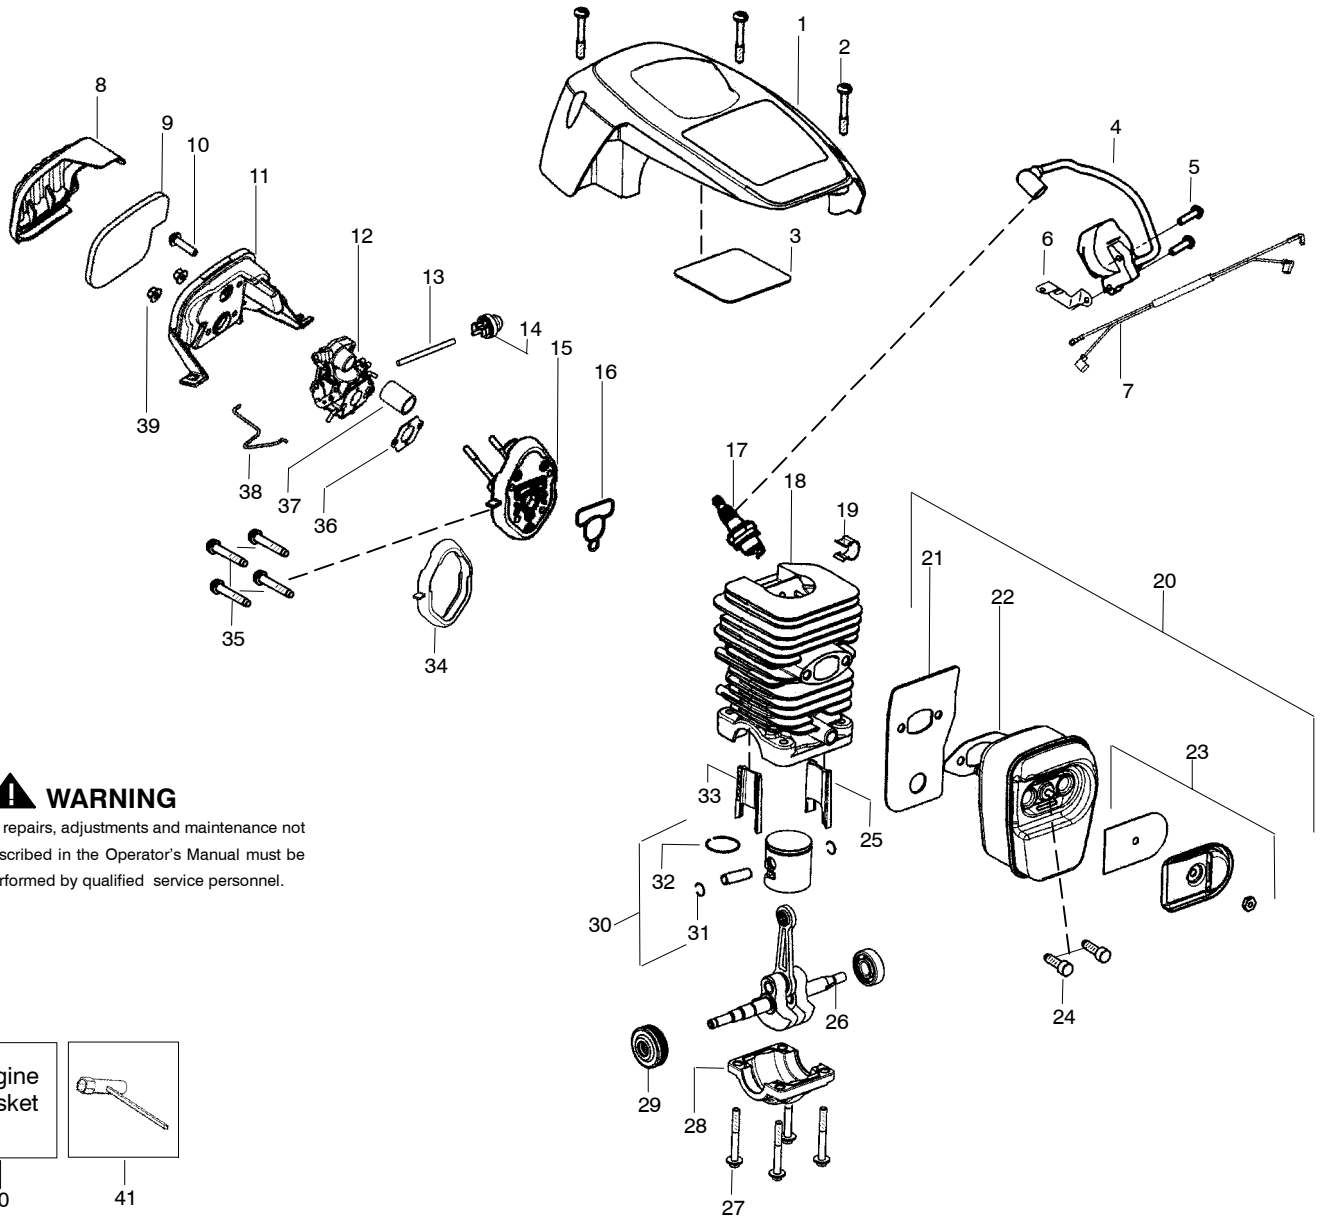

Ref.	Part No.	Description	Ref.	Part No.	Description	Ref.	Part No.	Description
1.	530057893	Knob-Choke	20.	530015127	Washer-Flywheel	40.	530058933	Assy-Clutch Cover (Incl. # 41)
2.	530057908	Spring-Ign. Switch	21.	530016134	Nut-Flywheel	41.	530069611	Kit-Bar Adjust (Incl. 42,43)
3.	530057891	Lever-Ign. Switch	22.	530015920	Screw	42.	530015826	Pin-Bar Adjust
4.	530016080	Screw	23.	530057890	Pulley-Starter	43.	530038593	Retainer-Bar Adjust
5.	530071888	Kit-Trigger/Lockout	24.	530042095	Spring-Starter	44.	952051211	Accy-16" Chain
6.	530069216	Kit-Fuel Line (Large)	25.	530058810	Housing-Fan	45.	952044370	Accy-16" Bar
7.	530069247	Kit-Fuel Line (Small)	26.	530056402	Handle-Starter	46.	530071945	Kit-Clutch Washer (Incl. 10,12)
8.	530095649	Assy-Fuel Pick Up	27.	530069232	Kit-Rope	47.	530016432	Screw
9.	530023877	Fitting-Fuel line	28.	530016432	Screw	48.	530057888	Handle-Front
10.	530071945	Kit-Clutch Washer	29.	530016080	Screw	49.	530071891	Kit-Oil Pump (Incl. 51,52,53)
11.	530057905	Assy-Clutch Drum 3/8"	30.	530058786	Assy-Oil Vent	50.	530057924	Assy-Oil Pick Up
12.	530071945	Kit-Clutch Washer	31.	530057236	Assy-Oil Cap w/ret.	51.	530016064	Screw
13.	530057907	Assy-Clutch	32.	530057897	Handguard	52.	530057931	Assy-Oil Pump
14.	530016419	Washer-Large Clutch	33.	530016416	Spring-Handguard	53.	530037820	Gear-Worm
15.	530047192	Assy-Fuel Cap w/ret	34.	530058863	Assy-Chassis (Incl. 5,6,7,8,9,15,16,17,19,31,33,37)			
16.	530016064	Screw	35.	530071893	Kit-Chainbrake			
17.	530015922	Nut-"U" type speed	36.	530016432	Screw			
18.	530057937	Assy-Flywheel	37.	530016133	Bolt-Bar			
19.	530057911	Shield-Heat	38.	530057910	Plate-Bar			
			39.	530015917	Nut-Bar			

PARTS LIST NO. 530165403-01		Poulan® PARTS LIST	CHAIN SAW MODEL(s) P3416
DATE 5/18/05	Replaces 3/03/05 - 530165403-01		Note: Illustration may differ from actual model due to design changes

WARNING

All repairs, adjustments and maintenance not described in the Operator's Manual must be performed by qualified service personnel.