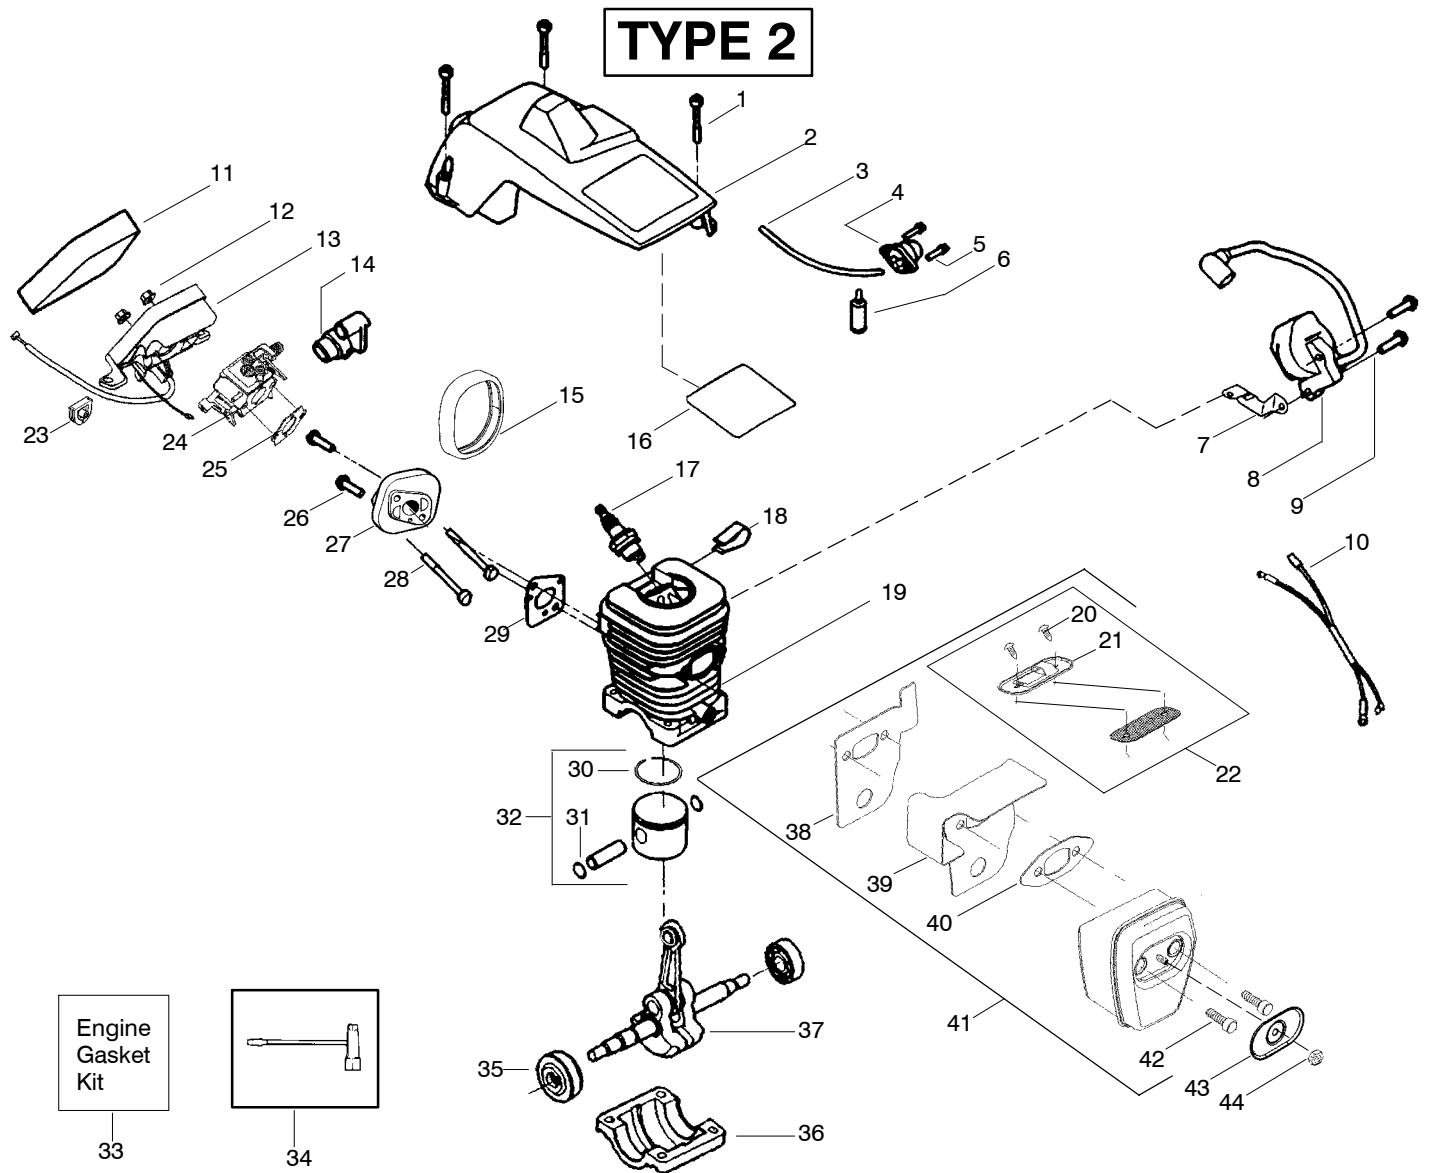

Ref.	Part No.	Description	Ref.	Part No.	Description	Ref.	Part No.	Description
1.	530016153	Screw	19.	530012552	Cylinder	34.	530031135	Bar Wrench
2.	530055638	Assy - Cylinder Shield (includes # 16)	20.	530016351	Screw - Outlet cover	35.	530056363	Assy - Seal & Bearing
3.	530069247	Kit - Fuel Line (Small)	21.	530054883	Cover - Outlet	36.	530037935	Cap - Crankcase
4.	530047213	Assy - Air Purge	22.	530071413	Kit - Spark Arrestor (Incl. 20,21)	37.	530047062	Assy - Crankshaft
5.	530015780	Screw	23.	530047631	Grommet - Throttle Cable	38.	530054885	Backplate
6.	530095646	Assy - Fuel Pick-up	24.	---	Kit - Carburetor Zama (W-20)	39.	530054880	Guide - Outlet
7.	530047442	Strap - Ground		530071820	Walbro (WT-662)	40.	530069608	Gasket - Muffler (kit)
8.	530039198	Ignition Module	25.	530069608	Gasket - Carb. (kit)	41.	530054886	Assy - Muffler (Incl. 38 - 40, 42)
9.	530015814	Screw	26.	530016386	Screw	42.	530016338	Bolt - Muffler
10.	530057475	Assy - Wire Harness	27.	530049700	Carb. Adapter	43.	530055586	Cover - Bolt
11.	530037793	Foam - Air Filter	28.	530016187	Screw	44.	530016359	Nut - Brass
12.	530016101	Grommet - Carb Adjust	29.	530069608	Gasket - Adaptor (kit)			Not Shown
13.	530057702	Assy - Air Box	30.	530038729	Ring - Piston		530164593	Manual
14.	530035526	Grommet - Carb Adjust	31.	530015697	Retainer - Piston Pin		530057757	Decal - Warning
15.	530054144	Seal - Carb Adapter	32.	530069719	Kit - Piston (Incl. 30 & 31)			
16.	530055698	Reflector - Heat	33.	530069608	Kit - Engine Gasket (Incl. 25, 29 & 40)			
17.	952030150	Spark Plug (RCJ-7Y)						
18.	530016136	Clip - High Tension Lead						

✓ = NEW PART NUMBER FOR THIS IPL

★ = REFER TO THE SERVICE REFERENCE INDICATED FOR MORE INFORMATION. (LOCATED AT END OF IPL)