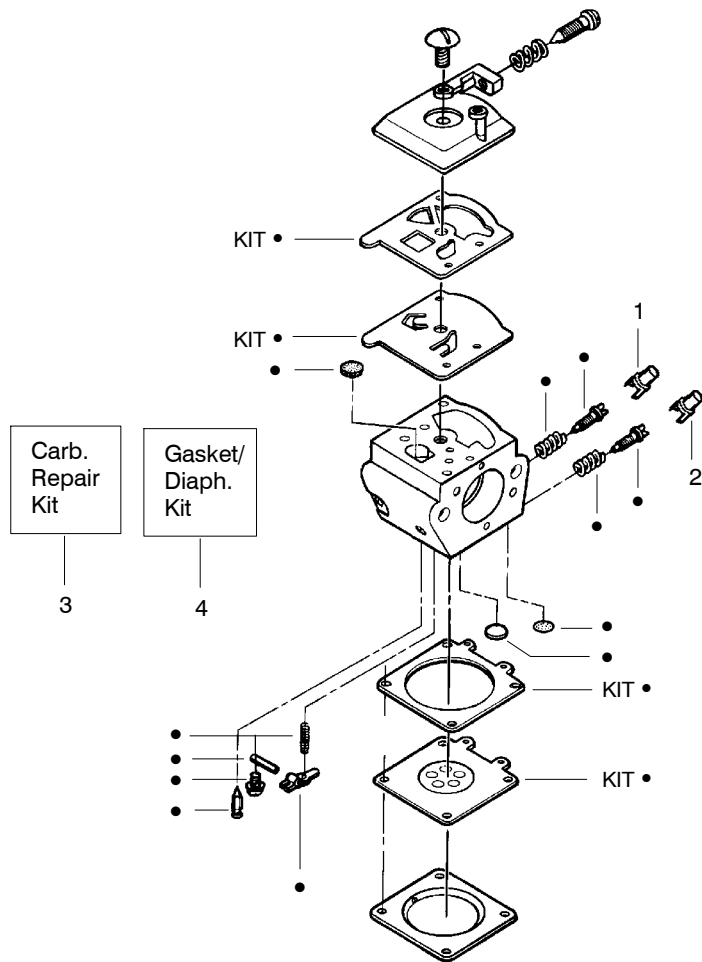

Carburetor Assembly - 530071519-C1Q-W9

Ref.	Part No.	Description
1.	530038479	Limiter Cap - High
2.	530038478	Limiter Cap - Low
3.	530035269	Carburetor Repair Kit (● Indicates Contents)
4.	530035270	Gasket/Diaphragm Kit (KIT=Indicates Contents)

Kit - Carburetor Assembly No. 530071619 - ZAMA W-9A
Kit - Carburetor Assembly No. 530071820 - ZAMA W-20
Kit - Carburetor Assembly No. 530071821 - WALBRO WT-662

Note: No Repair kits are available for these carburetors

✓ = NEW PART NUMBER FOR THIS IPL   ★ = REFER TO THE SERVICE REFERENCE INDICATED FOR MORE INFORMATION. (LOCATED AT END OF IPL)
● = THESE PARTS ARE ILLUSTRATED FOR CLARITY. ORDER COMPLETE ASSEMBLY.