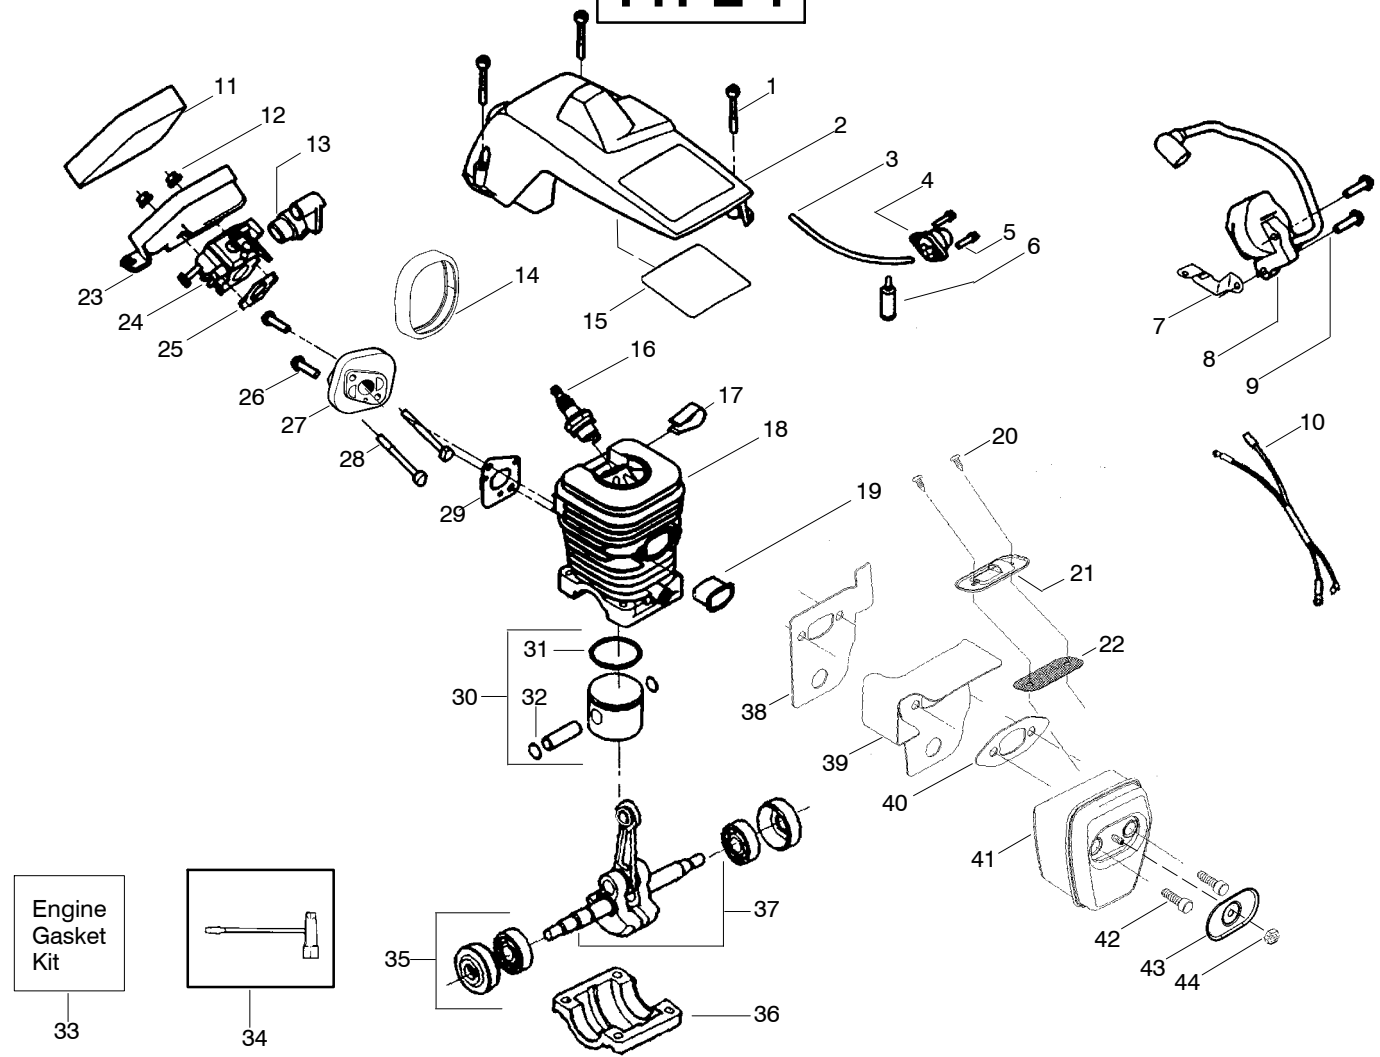

TYPE 1

Ref.	Part No.	Description	Ref.	Part No.	Description	Ref.	Part No.	Description
1.	530016153	Screw	18.	530071411	Kit-Cylinder	33.	530069608	Kit-Engine Gasket (Incl. 25, 29 & 40)
2.	530055638	Assy-Cylinder Shield (includes # 15)	19.	530037652	Insulator-Heat	34.	530031135	Bar Wrench
3.	530069247	Kit-Fuel Line (Small)	20.	530016351	Screw-Outlet cover	35.	530056363	Assy-Seal & Bearing
4.	530047213	Assy-Air Purge	21.	530055759	Cover-Outlet	36.	530037935	Cap-Crankcase
5.	530015780	Screw	22.	530071413	Kit-Spark Arrestor (Incl. 20,21)	37.	530047062	Assy-Crankshaft
6.	530095646	Assy-Fuel Pick-up	23.	530047604	Air Filter Housing	38.	530054885	Backplate
7.	530047442	Strap-Ground	24.	---	Kit-Carburetor	39.	530054880	Guide-Outlet
8.	530039198	Ignition Module		530071409	(WT-599)	40.	530069608	Gasket-Muffler
9.	530015814	Screw		530071619	(W-9A)	41.	530054886	Assy-Muffler (Incl. 38-40,42)
10.	530049117	Assy-Wire Harness	25.	530069608	Gasket-Carb.	42.	530016338	Bolt-Muffler
11.	530037793	Foam-Air Filter	26.	530016386	Screw	43.	530055586	Cover-Bolt
12.	530016101	Nut	27.	530049700	Carb. Adapter	44.	530016359	Nut-Brass
13.	530035526	Grommet-Carb Adjust	28.	530016187	Screw			Not Shown
14.	530054144	Seal-Carb Adapter	29.	530069608	Gasket-Carb Adaptor		530163638	Operator Manual
15.	530055698	Reflector-Heat	30.	530069719	Kit-Piston (Incl. 31 & 32)		530038257	Decal-Warn. Instr.
16.	952030150	Spark Plug (RCJ-7Y)	31.	530038729	Ring-Piston			
17.	530016136	Clip-High Tension Lead	32.	530015697	Retainer-Piston Pin			

✓ = NEW PART NUMBER FOR THIS IPL   * = REFER TO THE SERVICE REFERENCE INDICATED FOR MORE INFORMATION. (LOCATED AT END OF IPL)
● = THESE PARTS ARE ILLUSTRATED FOR CLARITY. ORDER COMPLETE ASSEMBLY.