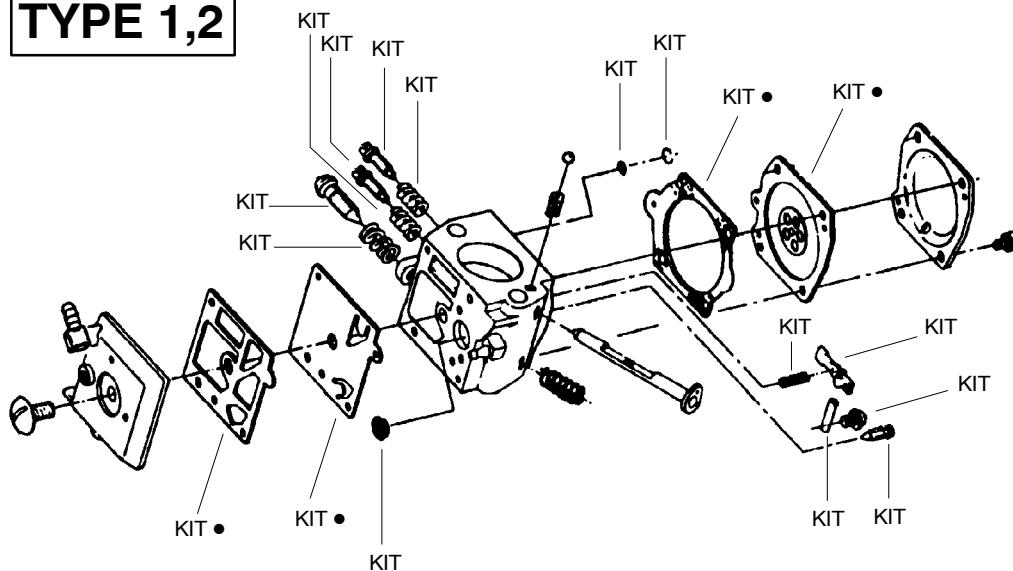

PARTS LIST NO. 530088665		POULAN PRO ® PARTS LIST	Chain Saw Model(s): 330	
DATE 10/03/02	Replaces 530088665 - 7/25/02		Note: Illustration may differ from actual model due to design changes	PAGE NO. 4

Carburetor Assembly - 530069895 HDA - #164

TYPE 1,2

KEY NO.	PART NO.	DESCRIPTION
1.	530069849	Carburetor Repair Kit (KIT=Contents)
2.	530069844	Gasket/Diaphragm Kit (●=Contents)

Carb.
Repair Kit

1

Gasket/
Diaphragm
Kit

2

✓ = NEW PART NUMBER FOR THIS IPL   ★ = REFER TO THE SERVICE REFERENCE INDICATED FOR MORE INFORMATION. (LOCATED AT END OF IPL)
● = THESE PARTS ARE ILLUSTRATED FOR CLARITY. ORDER COMPLETE ASSEMBLY.