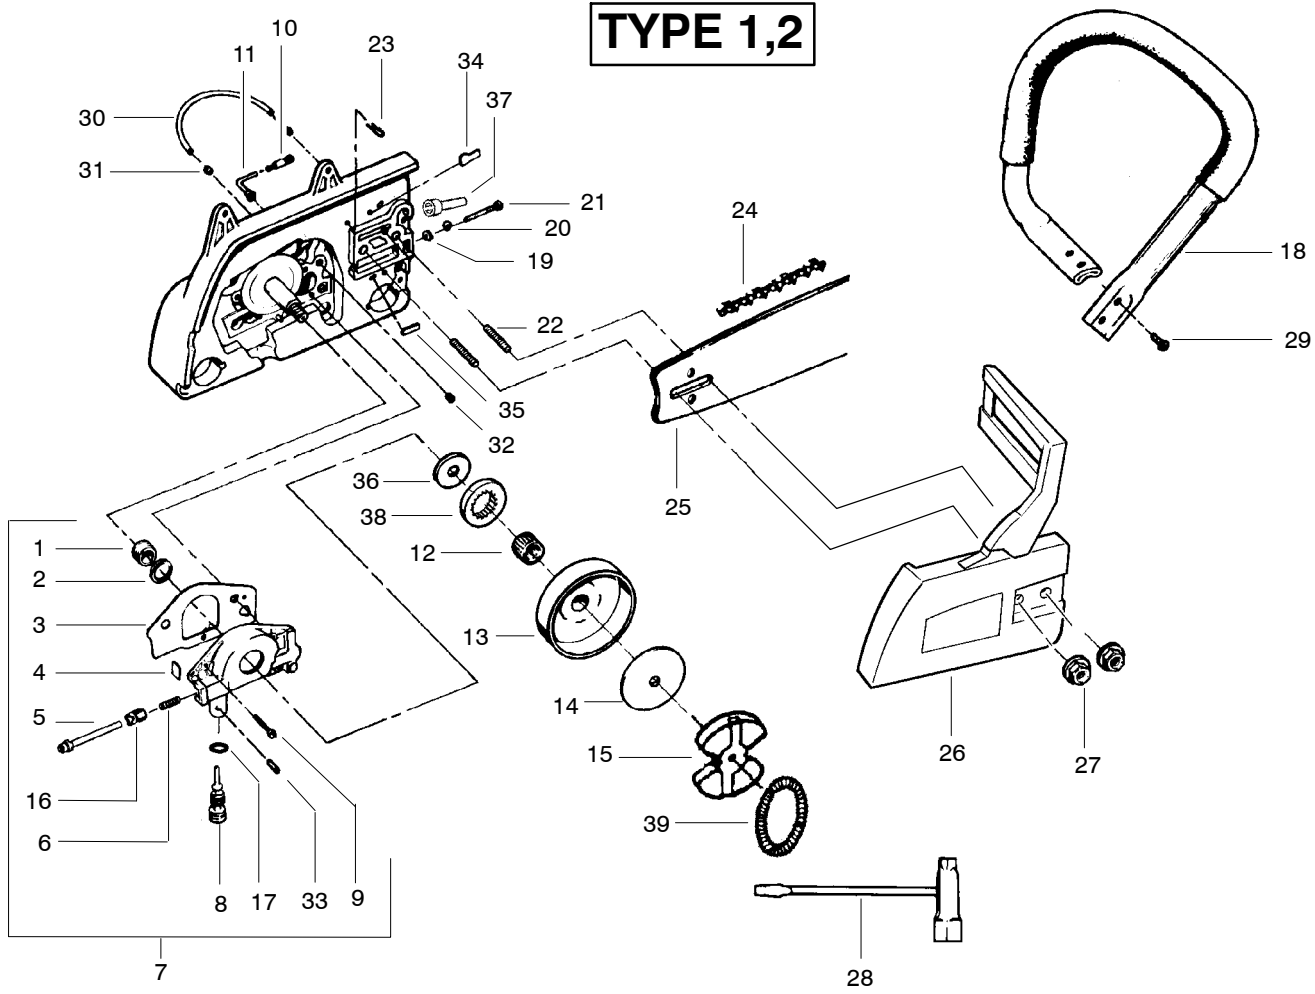

↗ = NEW PART NUMBER FOR THIS IPL

PARTS LIST NO. 530088665		POULAN PRO® PARTS LIST	Chain Saw Model(s): 330
DATE 10/03/02	Replaces 530088665 - 7/25/02		Note: Illustration may differ from actual model due to design changes

✓ = NEW PART NUMBER FOR THIS IPL

TYPE 1,2

KEY NO.	PART NO.	DESCRIPTION	KEY NO.	PART NO.	DESCRIPTION
1	530027140	Wire Worm Gear	24	---	Chain
2	530019147	Seal-Oil Pump		952051266	20"
3	530019148	Gasket - Oil Pump		952051459	22"
4	530027128	Dust Plug	25	---	Bar
5	530014204	Shaft Ass'y.		952044561	20"
6	530027126	Spring-Plunger		530044833	22"
7	530069218	Oil Pump Ass'y.	26	952069321	Chain Brake Kit
8	530015873	Screw Oiler Adjusting	27	530015251	Nut-Bar Mounting
9	530015871	Screw	28	-	Scrench
10	530027272	Oil & Filter Pickup		530031135	Silver finish (1/2" x 3/4")
11	530027192	Oiler Intake Line		530031146	Gold finish (9/16" x 3/4")
12	530032049	Bearing	29	530016058	Screw
13	530048083	Drum & Adaptor Ass'y.	30	530021061	Oiler Line
14	530027161	Clutch Plate	31	530002464	Ferrule
15	530014161	Clutch Ass'y.	32	530015422	Nut-Slotted Tube
16	530027129	Gear Spur	33	530015752	Pin-Adjustment Screw
17	530019079	"O" Ring	34	530027222	Chain Pad - Top
18	530047163	Handlebar Ass'y.	35	530027223	Chain Pad
19	530023064	Guide Bar Pin	36	530015733	Thrust Washer
20	530038593	Retainer-Bar Adjust	37	530029236	Crankcase Plug
21	530016110	Screw	38	530048098	Rim Floating (3/8)
22	530016238	Bar Stud	39	530027160	Spring - Clutch
23	530015108	Cotter Pin			

✓ = NEW PART NUMBER FOR THIS IPL ★ = REFER TO THE SERVICE REFERENCE INDICATED FOR MORE INFORMATION. (LOCATED AT END OF IPL)
 ● = THESE PARTS ARE ILLUSTRATED FOR CLARITY. ORDER COMPLETE ASSEMBLY.

PARTS LIST NO. 530088665		POULAN PRO ® PARTS LIST	Chain Saw Model(s): 330
DATE 10/03/02	Replaces 530088665 - 7/25/02		Note: Illustration may differ from actual model due to design changes