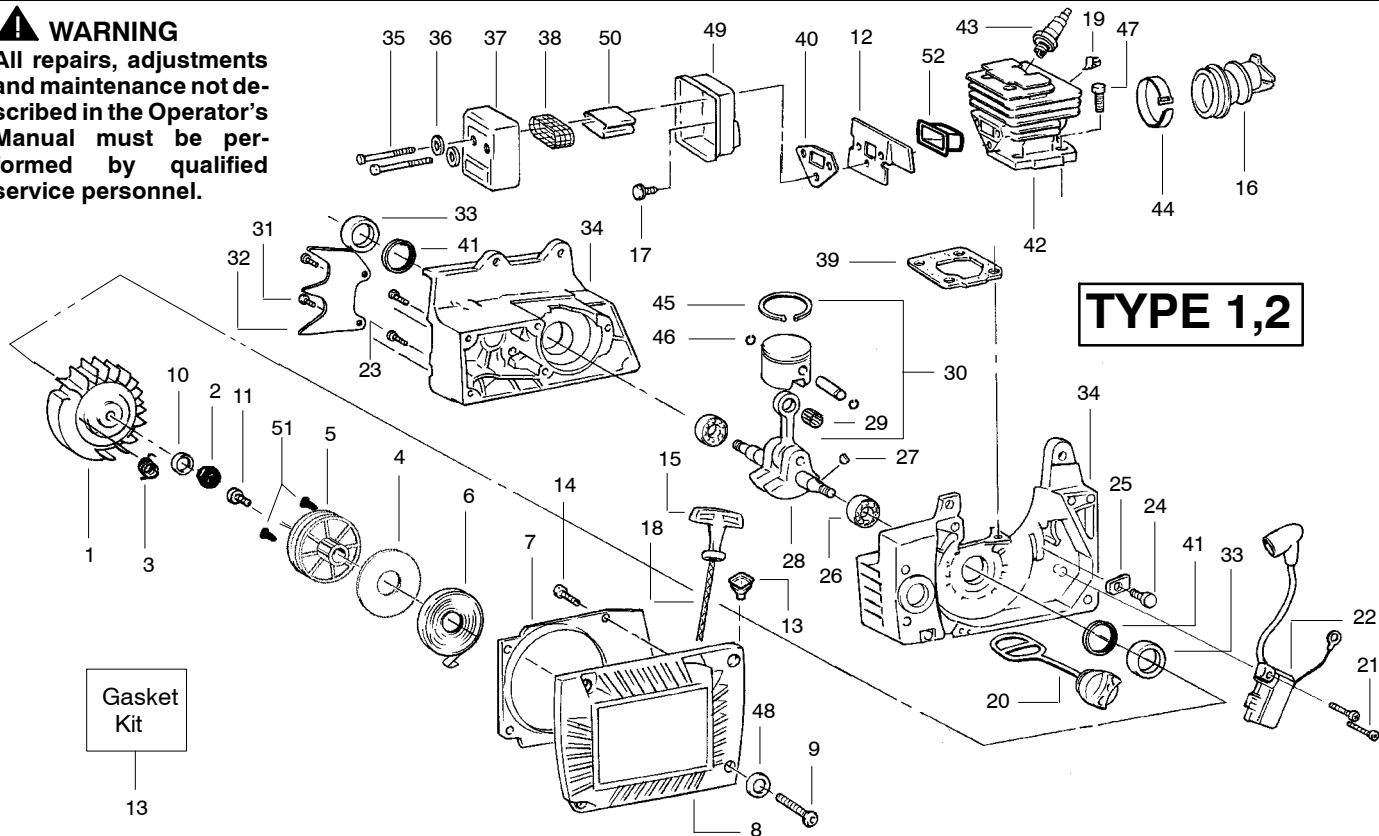

! WARNING
All repairs, adjustments and maintenance not described in the Operator's Manual must be performed by qualified service personnel.

KEY NO.	PART NO.	DESCRIPTION	KEY NO.	PART NO.	DESCRIPTION
1	530069890	Flywheel Ass'y. Kit	31	530015875	Screw
2	530049819	Nut-Flywheel	32	952027846	Spur
3	530023817	Spring-Starter Dog	33	530019146	Crankshaft Seal
4	530016242	Washer	34	530069893	Crankcase Ass'y.
5	530053728	Starter Pulley	35	530016259	Screw
6	530042087	Starter Spring	36	530015722	Washer
7	530052435	Baffle Plate	37	530053465	Muffler Cover
8	530049938	Fan Housing Ass'y.	38	530030205	Spark Arrestor Screen
9	530015812	Screw	39	530069487	Gasket Kit
10	530015441	Washer-Conical	40	530069487	Muffler Gasket
11	530015920	Screw	41	530001516	Snap Ring
12	530053595	Muffler Back Plate	42	530403749	Cylinder Ass'y.
13	530069487	Kit - Gasket (incl. 39,40 pg.1 : 13 pg.2 : 2,3 pg.3)	43	952030164	Spark Plug (RCJ-6Y)
14	530015241	Screw	44	530027285	Clamp Ass'y.
15	530049797	Starter Handle	45	530030176	Piston Ring
16	530030202	Boot-Intake	46	530015697	Retainer
17	530016291	Screw	47	530001624	Screw
18	530069919	Rope Kit	48	530015629	Washer
19	530015696	Clip	49	530053596	Muffler Body
20	530010846	Oil Cap Ass'y. (Incl. "O" Ring)	50	530049362	Muffler Diffuser
21	530015708	Screw	51	530016080	Screw
22	530039128	Ignition Module	52	530053710	Exh Port Insulator
23	530015707	Screw	Not Shown		
24	530015306	Screw			
25	530027264	Clamp			
26	530032093	Crankshaft Bearing			
27	530002595	Flywheel Key	↗ 545123577	Operator Manual	
28	530027143	Crankshaft & Rod Ass'y.	530047839	Warning Decal	
29	530032111	Piston Pin Bearing	530047941	Kickback Warning Decal	
30	530071321	Piston Kit (Incl. 29, 45 & 46)			

↗ = NEW PART NUMBER FOR THIS IPL