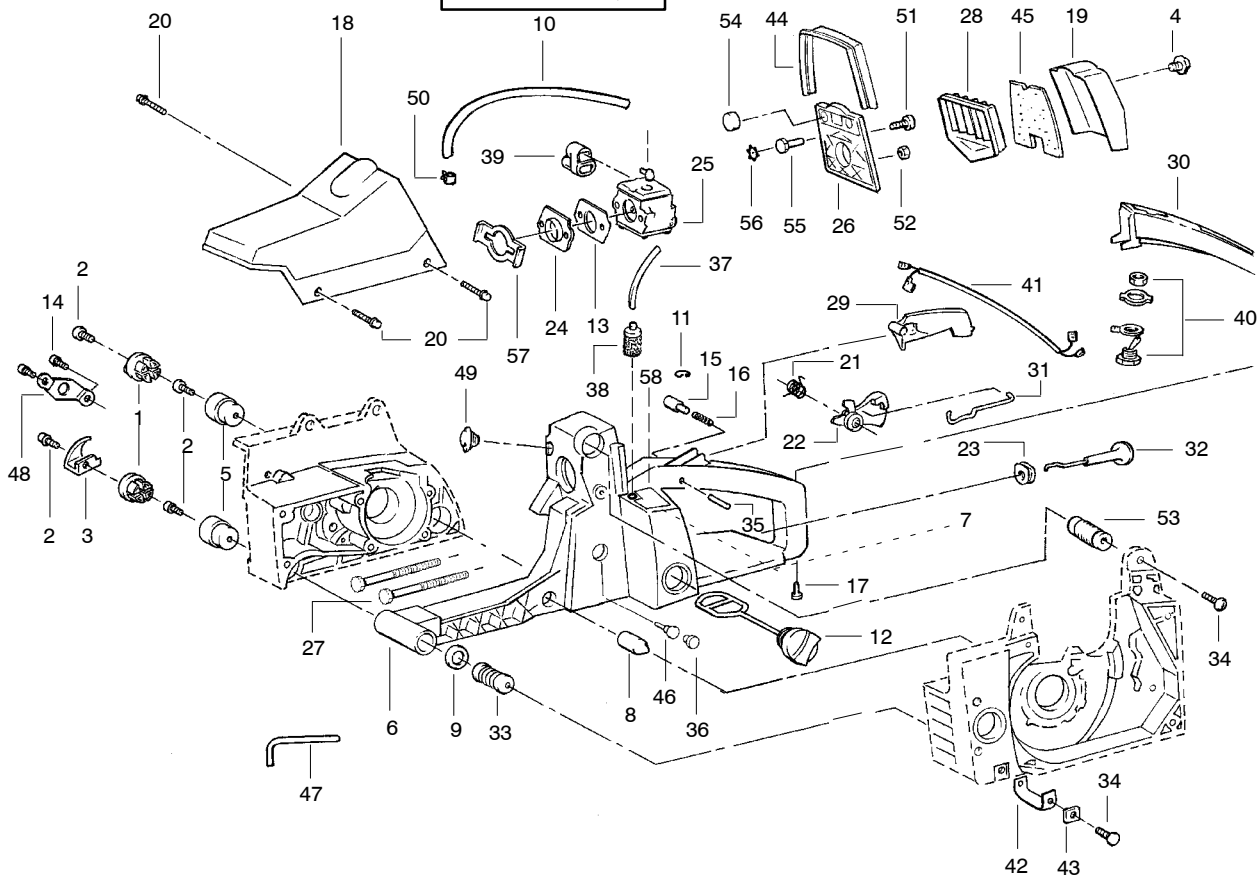

PARTS LIST NO. 530088665		POULAN PRO® PARTS LIST	Chain Saw Model(s): 330	
DATE 10/03/02	Replaces 530088665 - 7/25/02		Note: Illustration may differ from actual model due to design changes	PAGE NO. 2

TYPE 1,2

KEY NO.	PART NO.	DESCRIPTION	KEY NO.	PART NO.	DESCRIPTION
1	530027732	Retainer-Chain Catcher	29	530027135	Throttle Lockout
2	530016057	Screw	30	530049257	Rear Handle Cover
3	530027733	Chain Catcher	31	530027073	Throttle Wire
4	530049248	Knob-Carb. Cover	32	530027075	Rod & Wire Choke
5	530042080	Lower Isolator	33	530069384	Isolator Kit
6	530069974	Rear Handle & Fuel Tank	34	530015871	Screw
7	530019192	Seal Carb. Cover-Left	35	530015701	Dowel Pin-Trigger
8	530027187	Isolator Limiter	36	530038264	Plug-Bronze Vent
9	530015123	Washer	37	530069910	Fuel Line Kit
10	530069976	Impulse Line Kit	38	530091878	Fuel Pick-up Ass'y.
11	530015702	"C" Clip-Throttle Lock	39	530049265	Grommet-Carburetor
12	530010845	Fuel Cap Ass'y.	40	530069225	Switch Kit
13	530069487	Gasket - Carb.	41	530027138	Lead Wire Ass'y.
14	530015875	Screw	42	530037009	AV Strap
15	530029666	Button Throttle Lock	43	530037012	Strap Retainer Plate
16	530024772	Spring-Throttle	44	530049739	Sound Strip
17	530015716	Screw	45	530049684	Sound Foam
18	530049271	Cylinder Shield	46	530026119	Check Valve
19	530053440	Carb. Cover Ass'y.	47	530031159	Hex Wrench 5/32
20	530015650	Screw	48	530029347	Bracket-Retainer
21	530027134	Spring-Trigger Latch	49	530025922	Plug-Air Box
22	530027133	Throttle Trigger	50	530053893	Clamp, Hose
23	530036053	Grommet-Choke Rod	51	530015598	Screw-Air Filter Base
24	530049465	Bracket-Intake	52	530049561	Nut-Carb
25	530069895	Carburetor Kit w/limiter caps	53	530047334	Cylinder Mount Ass'y.
26	530049260	Air Filter Base	54	530027399	Bumper Carb Cover
27	530049562	Carb. Mounting Stud	55	530015839	Screw-Carb Knob
28	503553902	Air Filter	56	530016199	Retaining Ring
			57	530049273	Bracket-Carb Stud
			58	530019191	Seal Carb Cover-Right

✓ = NEW PART NUMBER FOR THIS IPL