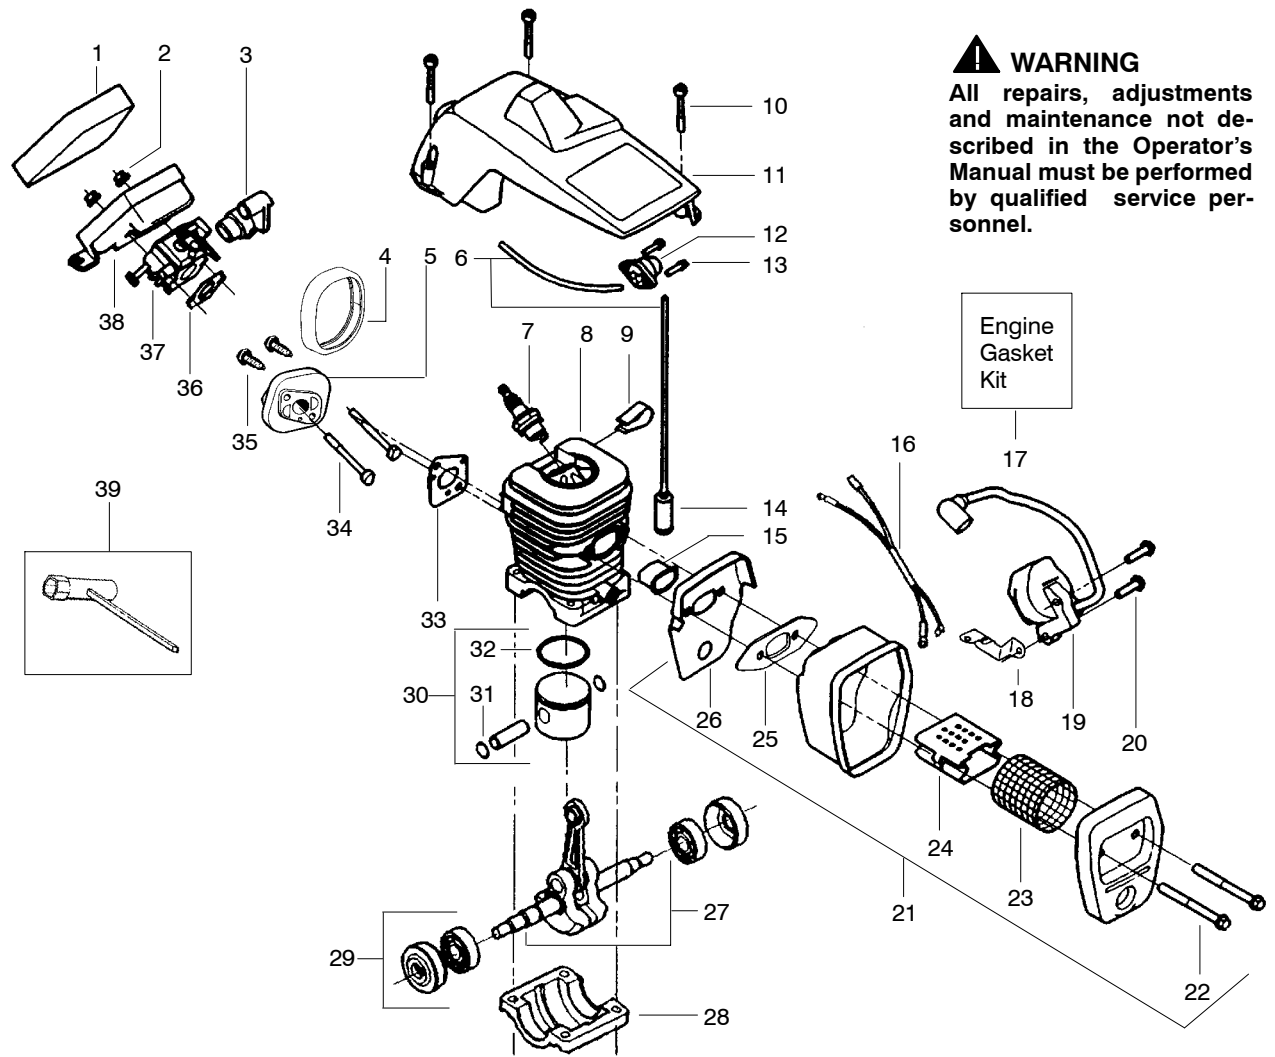

TYPE 6

⚠ WARNING
All repairs, adjustments and maintenance not described in the Operator's Manual must be performed by qualified service personnel.

Ref.	Part No.	Description	Ref.	Part No.	Description	Ref.	Part No.	Description
1.	530037793	Foam - Air Filter	17.	530069608	Kit - Engine Gasket (Incl. 25, 33 & 36)	31.	530015697	Retainer - Piston Pin
2.	530016101	Nut	18.	530047442	Strap - Ground	32.	530038729	Ring - Piston
3.	530035526	Grommet - Carb Adjust	19.	530039198	Module - Ignition	33.	530069608	Gasket - Adapter (kit)
4.	530054144	Seal - Carb Adapter	20.	530015814	Screw	34.	530016187	Screw
5.	530049700	Adapter - Carb.	21.	530047207	Assy - Muffler (Incl. 22 - 26)	35.	530016386	Screw
6.	530069247	Kit - Fuel Line (Small)	22.	530016132	Screw	36.	530069608	Gasket - Carb. (kit)
7.	952030150	Spark Plug (RCJ - 7Y)	23.	530036103	Screen - Spark	37.	530071620	Kit - Carburetor (WT - 624)
8.	530071412	Kit - Cylinder	24.	530037813	Diffuser - Muffler	38.	530037804	Housing - Air Filter
9.	530016136	Clip - High Tension Lead	25.	530069608	Gasket - Muffler (kit)	39.	530031163	Wrench - Bar
10.	530016153	Screw	26.	530049870	Backplate - Muffler			Not Shown
11.	530049227	Shield - Cylinder	27.	530047062	Assy. - Crankshaft			
12.	530047213	Assy - Air Purge	28.	530037935	Cap - Crankcase			
13.	530015780	Screw	29.	530056363	Assy. - Seal & Bearing			
14.	530095646	Assy - Fuel Pick-up	30.	530071408	Kit - Piston (Incl. 31 & 32)			
15.	530037652	Insulator - Heat					530163668	Operator Manual
16.	530052296	Assy. - Wire Harness					530057757	Decal - Warning

✓ = NEW PART NUMBER FOR THIS IPL   * = REFER TO THE SERVICE REFERENCE INDICATED FOR MORE INFORMATION. (LOCATED AT END OF IPL)
● = THESE PARTS ARE ILLUSTRATED FOR CLARITY. ORDER COMPLETE ASSEMBLY.