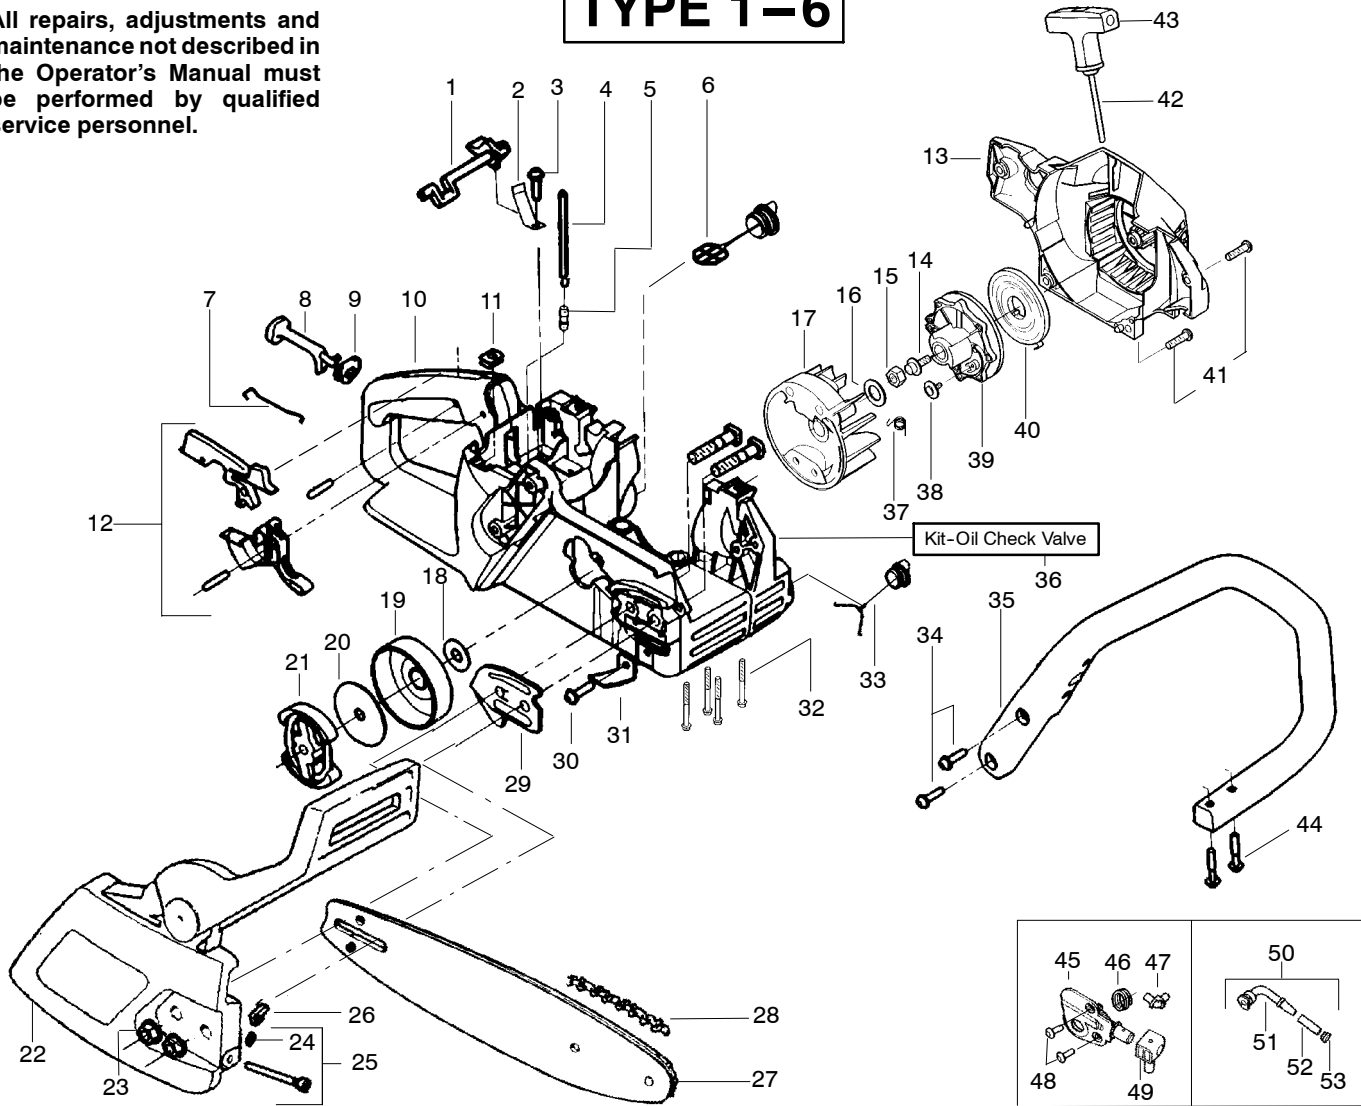

## TYPE 1-6

Ref.	Part No.	Description	Ref.	Part No.	Description	Ref.	Part No.	Description
1.	530038227	Lever-Switch (Includes Pin)	21.	530014949	Assy. - Clutch	41.	530015892	Screw.
2.	530016149	Spring-Switch	22. ↗	545139912	Assy-Chain Brake	42.	530069232	Kit-Rope
3.	530015775	Screw	23.	530015917	Nut-Bar Mounting	43.	530056402	Handle- Starter
4.	530069216	Kit-Fuel Line (Large)	24.	530038593	Retainer-Bar Adjust	44.	530015940	Screw
5.	530023877	Fitting	25.	530069611	Kit-Bar Adjust (incl.24,26)	45.	530071259	Kit-Oil Pump
6.	530047192	Assy-Fuel Cap	26.	530015826	Pin-Bar Adjust			(incl 46,47,49)
7.	530037809	Wire-Throttle	27.	952044370	Bar - 16"	46.	530037820	Gear-Worm Spring
8.	530047989	Lever-Choke	28.	952051211	Chain - 16"	47.	530049477	Elbow-Oil Pickup
9.	530038406	Grommet-Choke Knob	29.	530038238	Plate-Bar Mounting	48.	530016064	Screw
10.	530069822	Assy-Chassis	30.	530015814	Screw	49.	530019206	Seal Block
11.	530015922	Nut-Speed	31.	530029850	Chain Catcher	50.	530047663	Assy-Oil-Pickup
12.	530071305	Kit-Trigger & Lockout	32.	530016132	Screw			(Incl. 51-53)
13.	530054717	Housing-Fan	33.	530010846	Assy-Oil Cap	51.	530038373	Pickup-Oiler
14.	530015920	Screw	34.	530015814	Screw	52.	530037821	Filter-Oil
15.	530016134	Nut-Flywheel	35.	530056798	Handle-Front	53.	530030189	Plug-Oil Filter
16.	530015127	Washer-Flywheel	36.	530071666	Kit-Oil Check Valve			
17.	530039209	Assy-Flywheel	37.	530023817	Spring - Starter Dog			
18.	530015907	Washer - Thrust	38.	530016080	Screw			
19.	530047061	Assy-Drum W/brg.	39.	530037817	Pulley-Starter			
20.	530015611	Washer-Clutch	40.	530027531	Spring-Starter			

↗ = NEW PART NUMBER FOR THIS IPL

\* = REFER TO THE SERVICE REFERENCE INDICATED FOR MORE INFORMATION. (LOCATED AT END OF IPL)