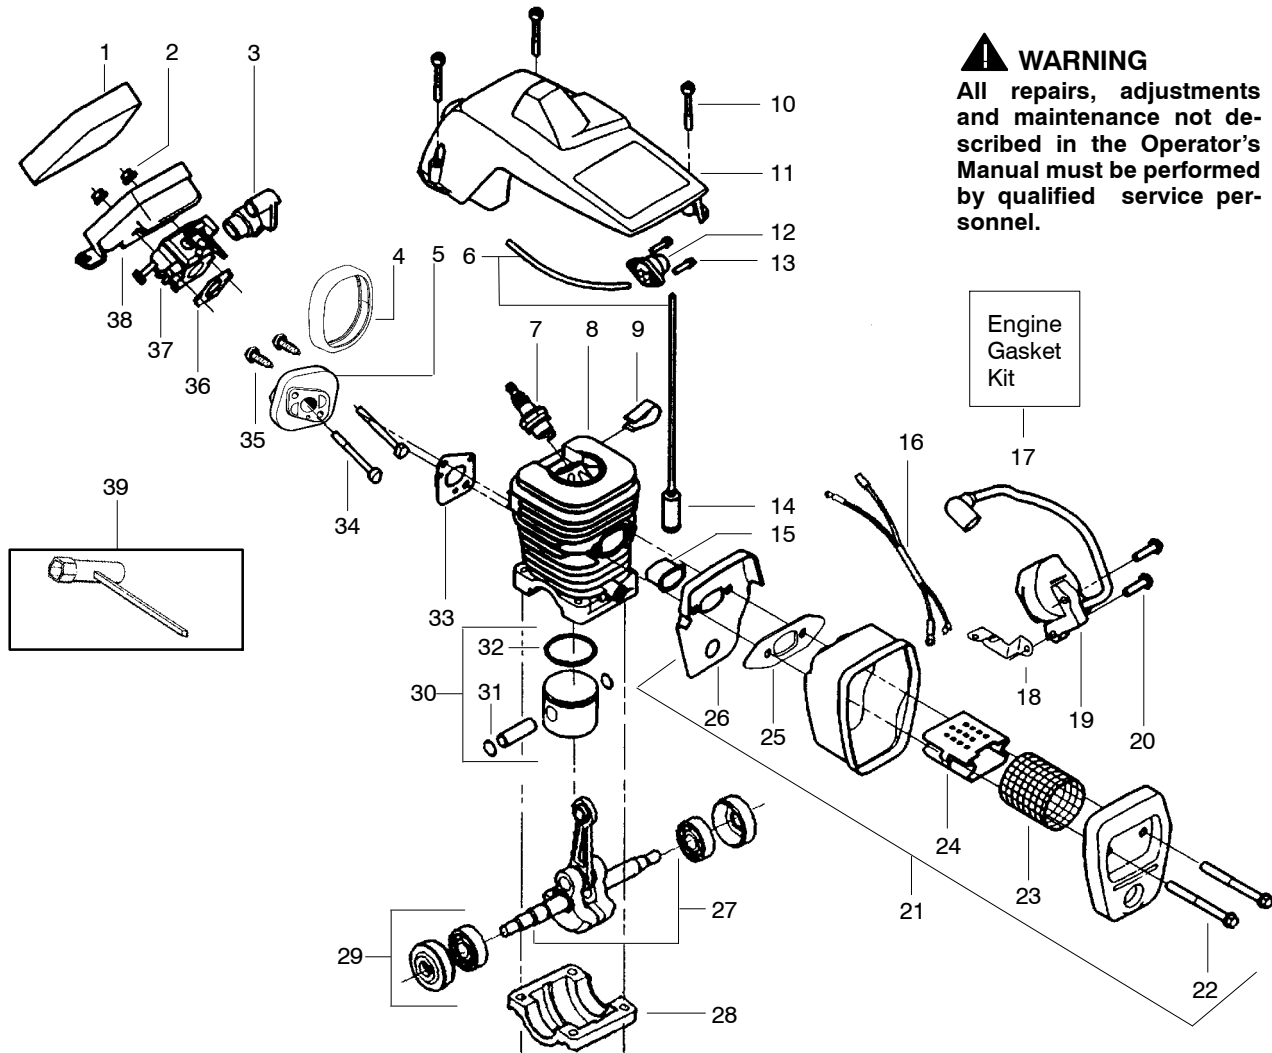

TYPE 1-5

⚠ WARNING
All repairs, adjustments and maintenance not described in the Operator's Manual must be performed by qualified service personnel.

Ref.	Part No.	Description	Ref.	Part No.	Description	Ref.	Part No.	Description
1.	530037793	Foam - Air Filter	17.	530069608	Kit - Engine Gasket (Incl. 25, 33 & 36)	31.	530015697	Retainer - Piston Pin
2.	530016101	Nut	18.	530047442	Strap - Ground	32.	530029805	Ring - Piston
3.	530035526	Grommet - Carb Adjust	19.	530039167	Module - Ignition	33.	530069608	Gasket - Carb. Adap.(kit)
4.	530054144	Seal - Carb Adapter	20.	530015814	Screw	34.	530016187	Screw
5.	530049700	Carb. Adapter	21.	530047207	Assy - Muffler (Incl. 22 - 26)	35.	530016386	Screw
6.	530069247	Fuel Line Kit (Small)	22.	530016132	Screw	36.	530069608	Gasket - Carb. (kit)
7.	952030150	Spark Plug (RCJ - 7Y)	23.	530036103	Screen - Spark	37.	530069703	Kit - Carburetor (WT - 324)
8.	530069606	Kit - Cylinder	24.	530037813	Diffuser - Muffler	38.	530037804	Housing - Air Filter
9.	530016136	Clip - High Tension Lead	25.	530069608	Gasket - Muffler (kit)	39.	530031163	Wrench - Bar
10.	530016153	Screw	26.	530049870	Backplate - Muffler			Not Shown
11.	530049227	Cylinder Shield	27.	530047062	Assy. - Crankshaft	530163668		Operator Manual
12.	530047213	Air Purge Ass'y.	28.	530037935	Cap - Crankcase	530057268		Decal Instruction
13.	530015780	Screw	29.	530056363	Assy. - Seal & Bearing	530038486		Decal Stop
14.	530095646	Fuel Pick-up Ass'y.	30.	530069604	Kit - Piston (Incl. 31 & 32)			
15.	530037652	Heat Insulator						
16.	530052296	Assy. - Wire Harness						

✓ = NEW PART NUMBER FOR THIS IPL   * = REFER TO THE SERVICE REFERENCE INDICATED FOR MORE INFORMATION. (LOCATED AT END OF IPL)
● = THESE PARTS ARE ILLUSTRATED FOR CLARITY. ORDER COMPLETE ASSEMBLY.