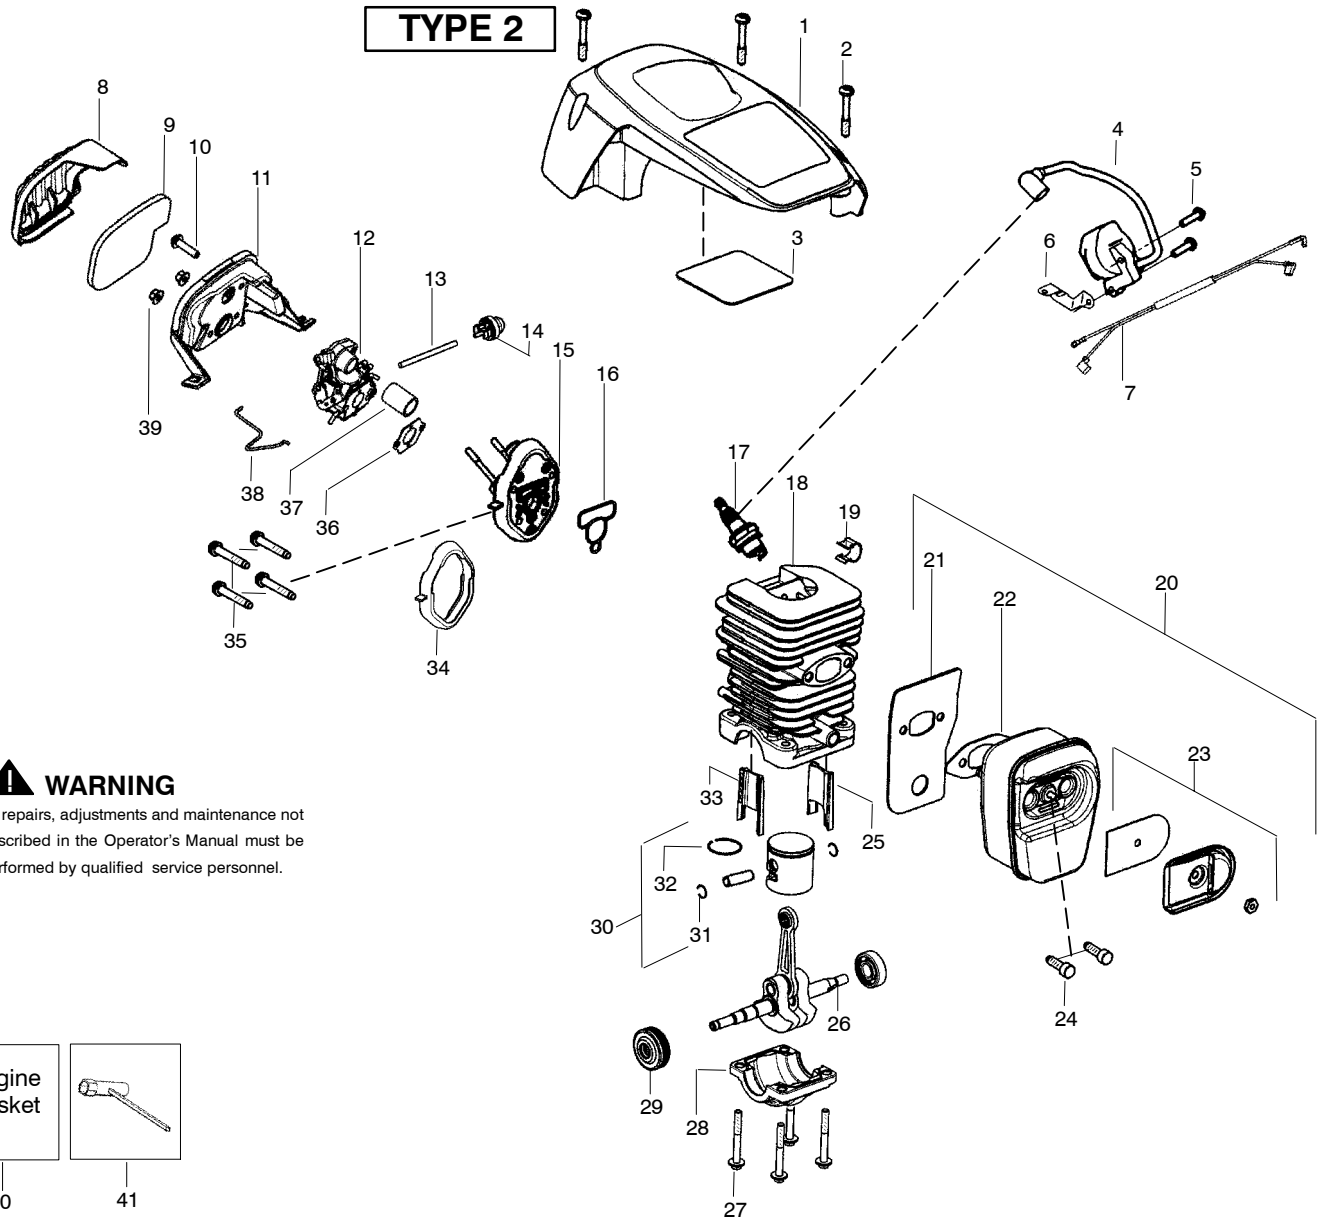

TYPE 2

⚠ WARNING

All repairs, adjustments and maintenance not described in the Operator's Manual must be performed by qualified service personnel.

Ref.	Part No.	Description	Ref.	Part No.	Description	Ref.	Part No.	Description
1.	530058837	Shield-Cylinder	15.	530071889	Kit-Carb. Adaptor (Incl. # 16,34,37)	32.	530038729	Ring-Piston
2.	530016153	Screw	16.	530071894	Gasket-cyl. o-ring (kit)	33.	530057886	Insert-Right (gray) Cyl.
3.	530059006	Reflector-Tape	17.	952030150	Accy-Spark Plug (RCJ-7Y)	34.	530071894	Seal-Adaptor (kit)
4.	530039198	Module-Ignition Walbro EPS	18.	530071884	Kit-Cylinder (Incl. 25,33)	35.	530016426	Screw
5.	530016432	Screw	19.	530016136	Clip-High Tension Lead	36.	530071894	Gasket-Carb. (kit)
6.	530047442	Strap-Ground	20.	545006007	Kit-Muffler (Incl .21-23,24)	37.	530057926	Tube-Intake
7.	530057943	Assy-Wire Harness	21.	530057942	Backplate-Muffler	38.	530057909	Wire-Throttle
8.	530058687	Cover-Air Filter	22.	530071894	Gasket-Muffler (kit)	39.	530016101	Nut-Carb.
9.	530057925	Filter-Air	23.	545006056	Kit-Spark Arrestor	40.	530071894	Kit-Gasket (Incl. 16,22,34,36)
10.	530016425	Screw	24.	530016338	Bolt-Muffler	41.	530031163	Wrench-Bar
11.	530057892	Housing-Air Filter	25.	530057885	Insert-Left (black) Cyl.			Not Shown
12.	---	Carburetor	26.	530012537	Assy-Crankshaft/Rod Bolt			
	530035590	Zama X830	27.	530016417	Bolt			
	530035589	Walbro WX5672	28.	530057941	Cap-Crankcase			
13.	530069247	Kit-Fuel Line (Small)	29.	530056363	Assy-Bearing/Seal			
14.	530047721	Bulb-Purge "snap-in"	30.	530071883	Kit-Piston (Incl. 31,32)			
			31.	530015697	Retainer-Piston Pin			
								545082915 Manual-Operator
								530059107 Decal-Warning
								530058840 Decal-Start/Stop Inst.

✓ = NEW PART NUMBER FOR THIS IPL

* = REFER TO THE SERVICE REFERENCE INDICATED FOR MORE INFORMATION. (LOCATED AT END OF IPL)