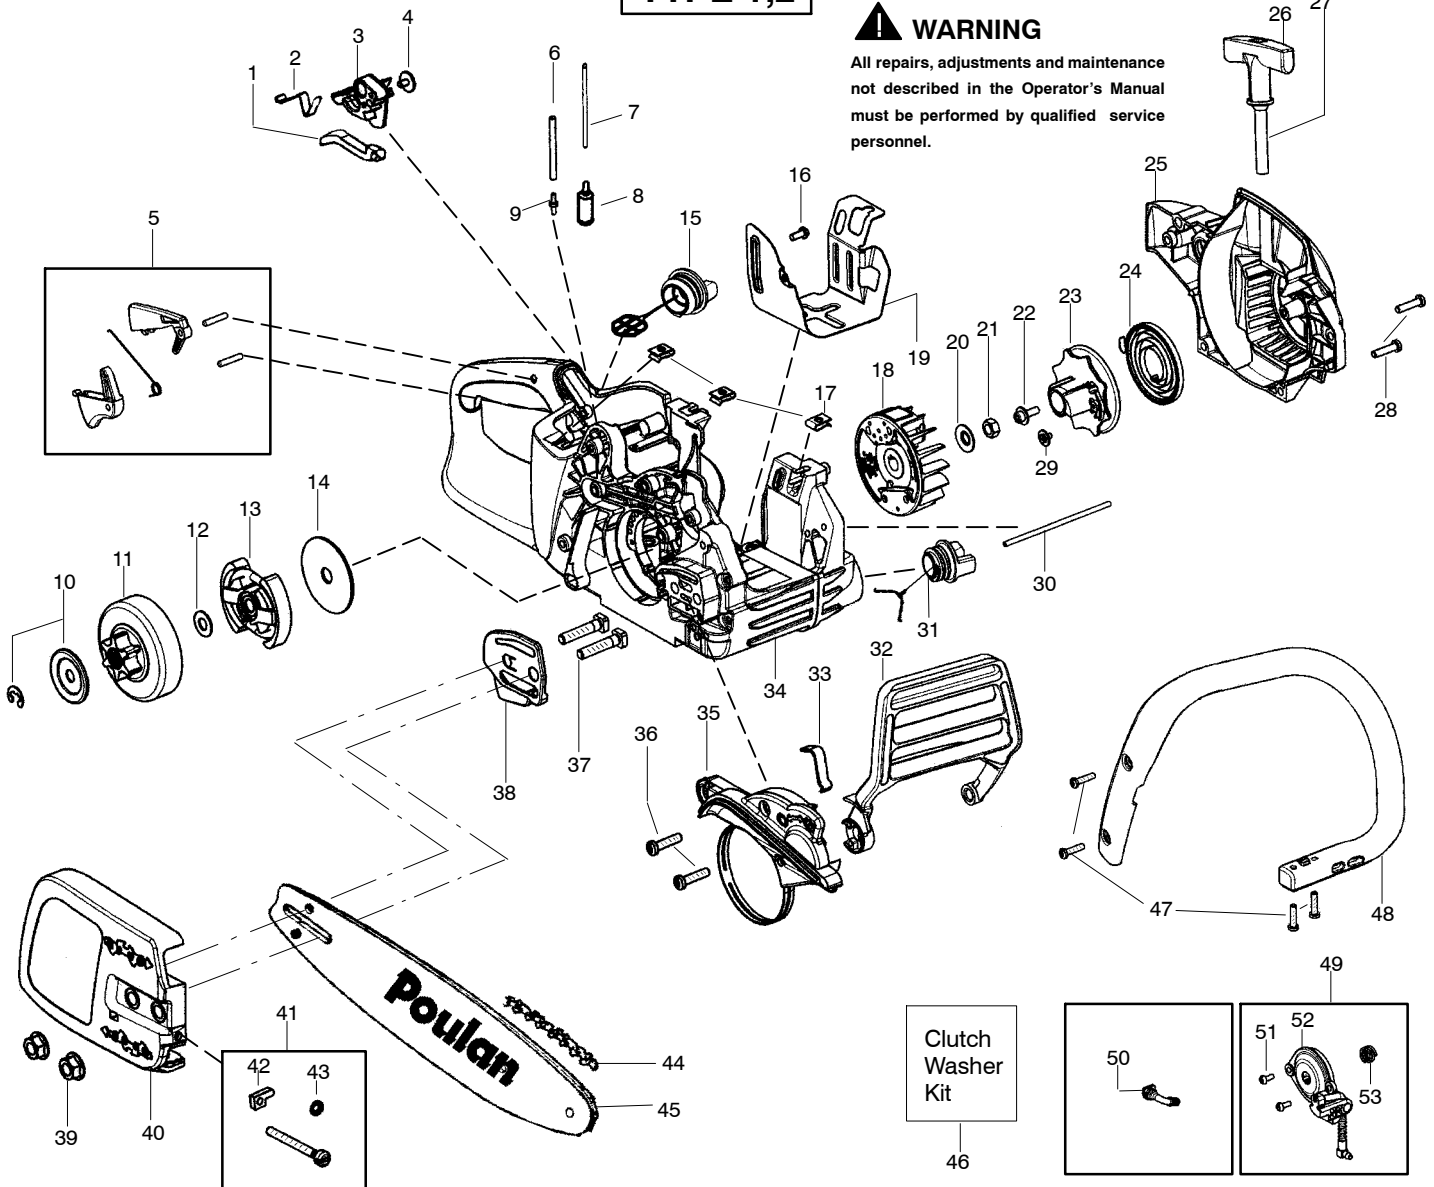

**TYPE 1,2**

**▲ WARNING**

All repairs, adjustments and maintenance not described in the Operator's Manual must be performed by qualified service personnel.

Ref.	Part No.	Description	Ref.	Part No.	Description	Ref.	Part No.	Description	
1.	530057893	Knob-Choke	20.	530015127	Washer-Flywheel	40. ✓	530058933	Assy-Clutch Cover (Incl. # 41)	
2.	530057908	Spring-Ign. Switch	21.	530016134	Nut-Flywheel		41.	Kit-Bar Adjust (Incl. 42,43)	
3.	530057891	Lever-Ign. Switch	22.	530015920	Screw		42.	530015826	Pin-Bar Adjust
4.	530016080	Screw	23.	530057890	Pulley-Starter		43.	530038593	Retainer-Bar Adjust
5.	530071888	Kit-Trigger/Lockout	24.	530042095	Spring-Starter		44.	952051209	Accy-14" Chain
6.	530069216	Kit-Fuel Line (Large)	25.	530058810	Housing-Fan		45.	952044368	Accy-14" Bar
7.	530069247	Kit-Fuel Line (Small)	26.	530037485	Handle-Starter		46.	530071945	Kit-Clutch Washer (Incl. 10,12)
8.	530095646	Assy-Fuel Pick Up	27.	530069232	Kit-Rope		47.	530016432	Screw
9.	530023877	Fitting-Fuel line	28.	530016432	Screw		48.	530057888	Handle-Front
10.	530071945	Kit-Clutch Washer	29.	530016080	Screw		49.	530071891	Kit-Oil Pump (Incl. 51,52,53)
11.	530057905	Assy-Clutch Drum 3/8"	30.	530058786	Assy-Oil Vent		50.	530057924	Assy-Oil Pick Up
12.	530071945	Kit-Clutch Washer	31.	530057236	Assy-Oil Cap w/ret.		51.	530016064	Screw
13.	530057907	Assy-Clutch	32.	530057897	Handguard		52.	530057931	Assy-Oil Pump
14.	530016419	Washer-Large Clutch	33.	530016416	Spring-Handguard		53.	530037820	Gear-Worm
15.	530047192	Assy-Fuel Cap w/ret	34.	530058863	Assy-Chassis (Incl. 5,6,7,8,9,15,16,17,19,31,33,37)				
16.	530016064	Screw	35.	530071893	Kit-Chainbrake				
17.	530015922	Nut-"U" type speed	36.	530016432	Screw				
18.	530057937	Assy-Flywheel	37.	530016133	Bolt-Bar				
19.	530057911	Shield-Heat	38.	530057910	Plate-Bar				
			39.	530015917	Nut-Bar				