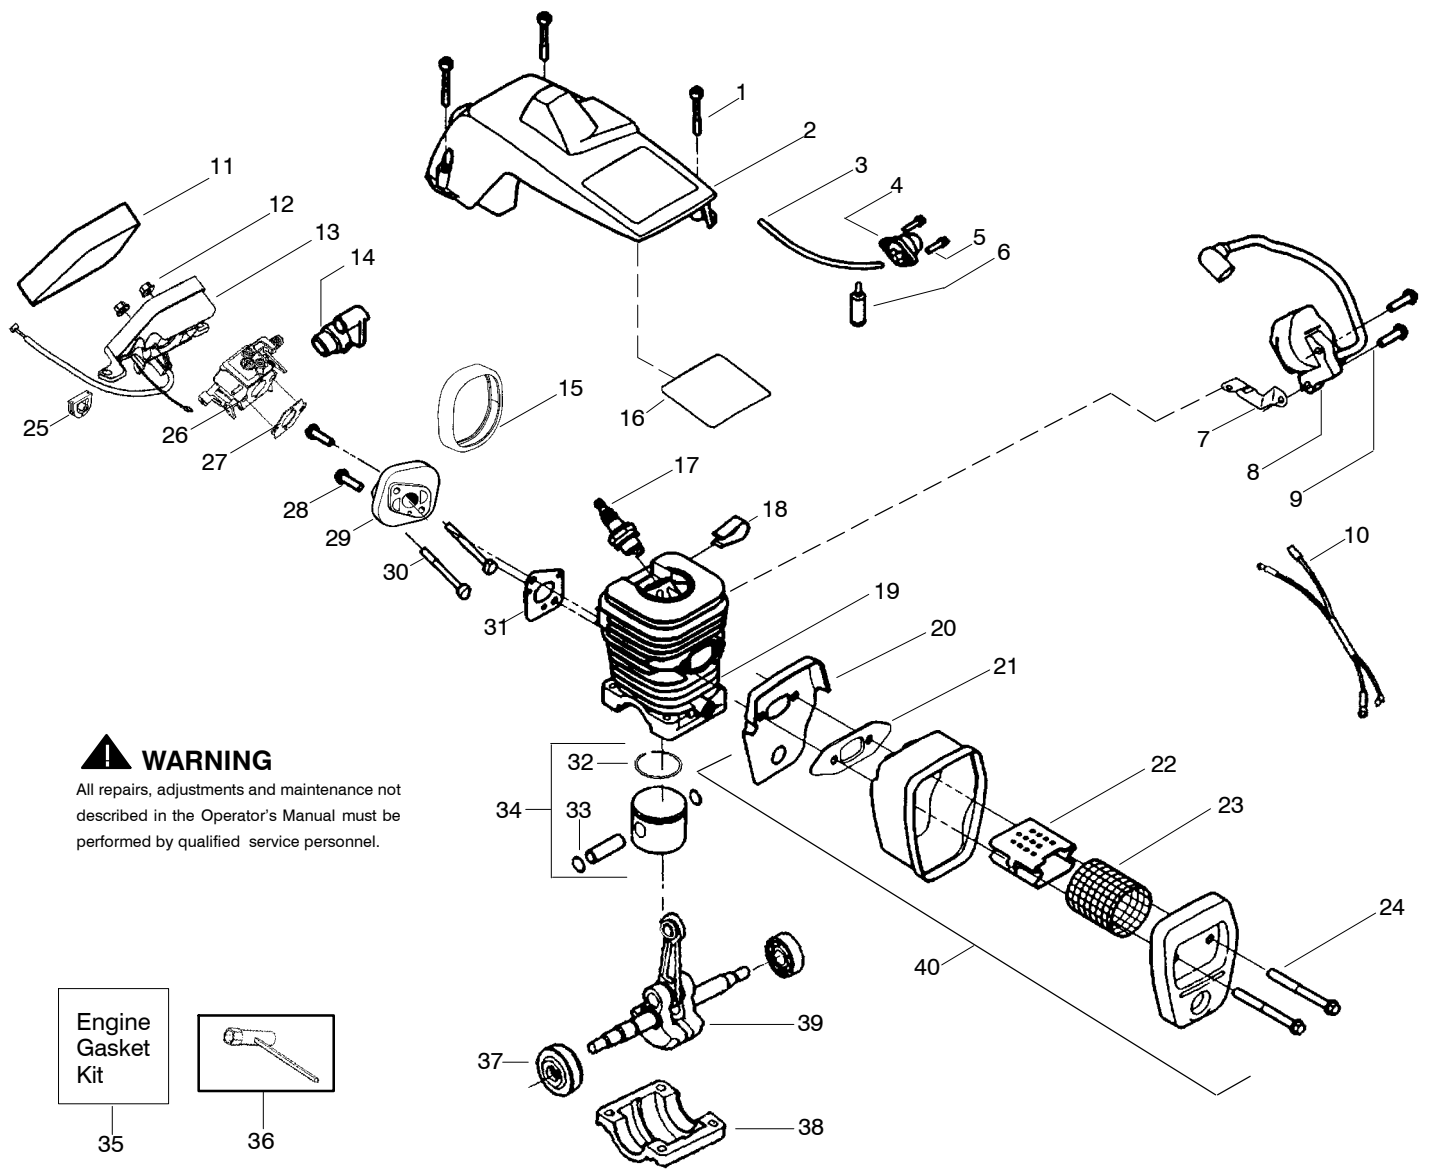

WARNING
All repairs, adjustments and maintenance not described in the Operator's Manual must be performed by qualified service personnel.

Ref.	Part No.	Description	Ref.	Part No.	Description	Ref.	Part No.	Description
1.	530016153	Screw	19.	530012550	Cylinder	34.	530071408	Kit-Piston (Incl. 32 & 33)
2.	530055638	Assy-Cylinder Shield (includes # 16)	20.	530049870	Backplate-Muffler	35.	530069608	Kit-Engine Gasket (Incl. 21, 27 & 31)
3.	530069247	Kit-Fuel Line (Small)	21.	530069608	Gasket-Muffler(kit)	36.	530031163	Wrench-bar
4.	530071835	Kit-Purge Bulb (incl. #5)	22.	530037813	Diffuser-Muffler	37.	530056363	Assy-Seal & Bearing
5.	530015780	Screw	23.	530036103	Screen-Spark	38.	530037935	Cap-Crankcase
6.	530095646	Assy-Fuel Pick-up	24.	530016132	Bolt-Muffler	39.	530047062	Assy-Crankshaft
7.	530047442	Strap-Ground	25.	530047631	Grommet-Throttle Cable	40.	530047207	Assy-Muffler (Incl. 20-24)
8.	530039198	Ignition Module	26.	---	Kit-Carburetor			Not Shown
9.	530015814	Screw		530071820	Zama (W-20)			
10.	530057475	Assy-Wire Harness		530071821	Walbro (WT-662)			
11.	530037793	Foam-Air Filter	27.	530069608	Gasket-Carb. (kit)			
12.	530016101	Nut	28.	530016386	Screw			
13.	530057702	Assy-Air Box	29.	530049700	Carb. Adapter			
14.	530035526	Grommet-Carb Adjust	30.	530016187	Screw			
15.	530054144	Seal-Carb Adapter	31.	530069608	Gasket- Adaptor(kit)	✓	545123703	Manual
16.	530055698	Reflector-Heat	32.	530038729	Ring-Piston		530057757	Decal-Warning
17.	952030150	Spark Plug (RCJ-7Y)	33.	530015697	Retainer-Piston Pin		530059229	Decal-Start-Inst.
18.	530016136	Clip-High Tension Lead						

✓ = NEW PART NUMBER FOR THIS IPL   * = REFER TO THE SERVICE REFERENCE INDICATED FOR MORE INFORMATION. (LOCATED AT END OF IPL)