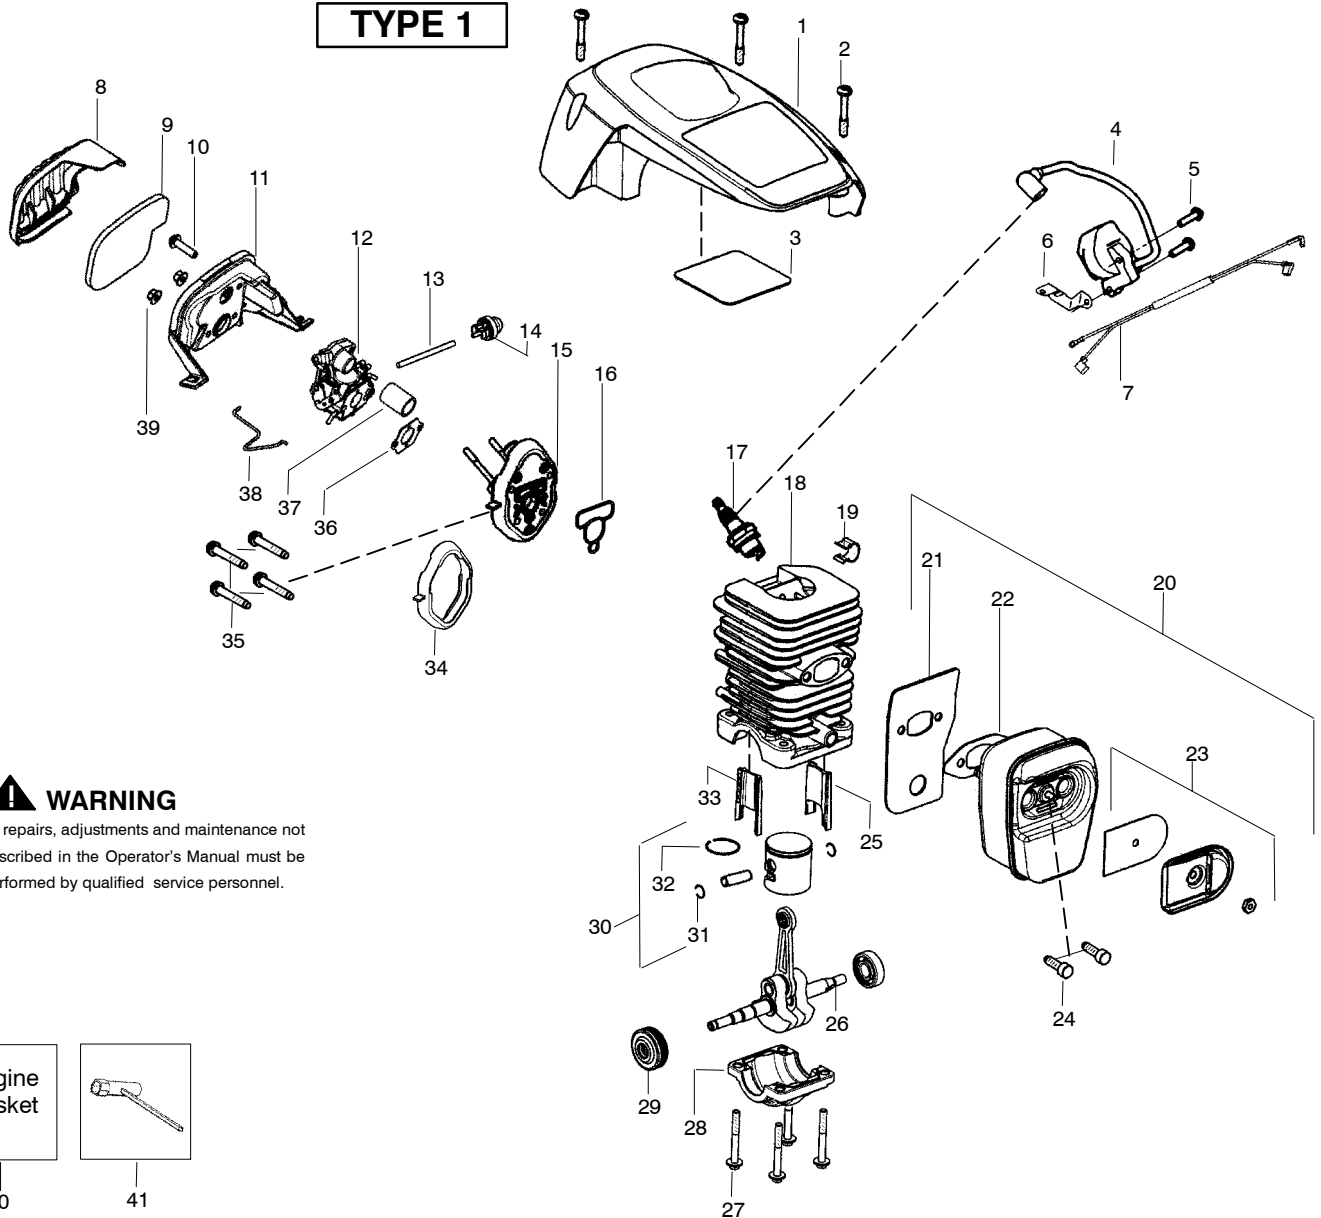

**TYPE 1**

**⚠ WARNING**

All repairs, adjustments and maintenance not described in the Operator's Manual must be performed by qualified service personnel.

Ref.	Part No.	Description	Ref.	Part No.	Description	Ref.	Part No.	Description
1.	530058837	Shield-Cylinder (incl. #3)	16.	530071894	Gasket-cyl. o-ring (kit)	32.	530038729	Ring-Piston
2.	530016153	Screw	17.	952030150	Accy-Spark Plug (RCJ-7Y)	33.	530057886	Insert-Right (gray) Cyl.
3.	530059006	Reflector-Tape	18.	530071884	Kit-Cylinder (Incl. 25,33)	34.	530071894	Seal-Adaptor (kit)
4.	530039238	Module - Ignition	19.	530016136	Clip-High Tension Lead	35.	530016426	Screw
5.	530016432	Screw	20.	530071887	Kit-Muffler (Incl. 21-23,24)	36.	530071894	Gasket-Carb. (kit)
6.	530047442	Strap-Ground	21.	530057942	Backplate-Muffler	37.	530057926	Tube-Intake
7.	530057943	Assy-Wire Harness	22.	530071894	Gasket-Muffler (kit)	38.	530057909	Wire-Throttle
8.	530058687	Cover-Air Filter	23.	530071886	Kit-Spark Arrestor	39.	530016101	Nut-Carb.
9.	530057925	Filter-Air	24.	530016338	Bolt-Muffler	40.	530071894	Kit-Gasket (Incl. 16,22,34,36)
10.	530016425	Screw	25.	530057885	Backplate-Muffler	41.	530031163	Scrench
11.	530057892	Housing-Air Filter	26.	530012537	Assy-Crankshaft/Rod			Not Shown
12.	---	Carburetor	27.	530016417	Bolt			
	530035590	Zama W-26	28.	530057941	Cap-Crankcase			
13.	530069247	Kit-Fuel Line (Small)	29.	530056363	Assy-Bearing/Seal			
14.	530047721	Bulb-Purge "snap-in"	30.	530071883	Kit-Piston (Incl. 31,32)			
15.	530071889	Kit-Carb. Adaptor (Incl. # 16,34,37)	31.	530015697	Retainer-Piston Pin			
							530165399	Manual-Operator
							530059107	Decal-Warning
							530058840	Decal-Start/Stop Inst.