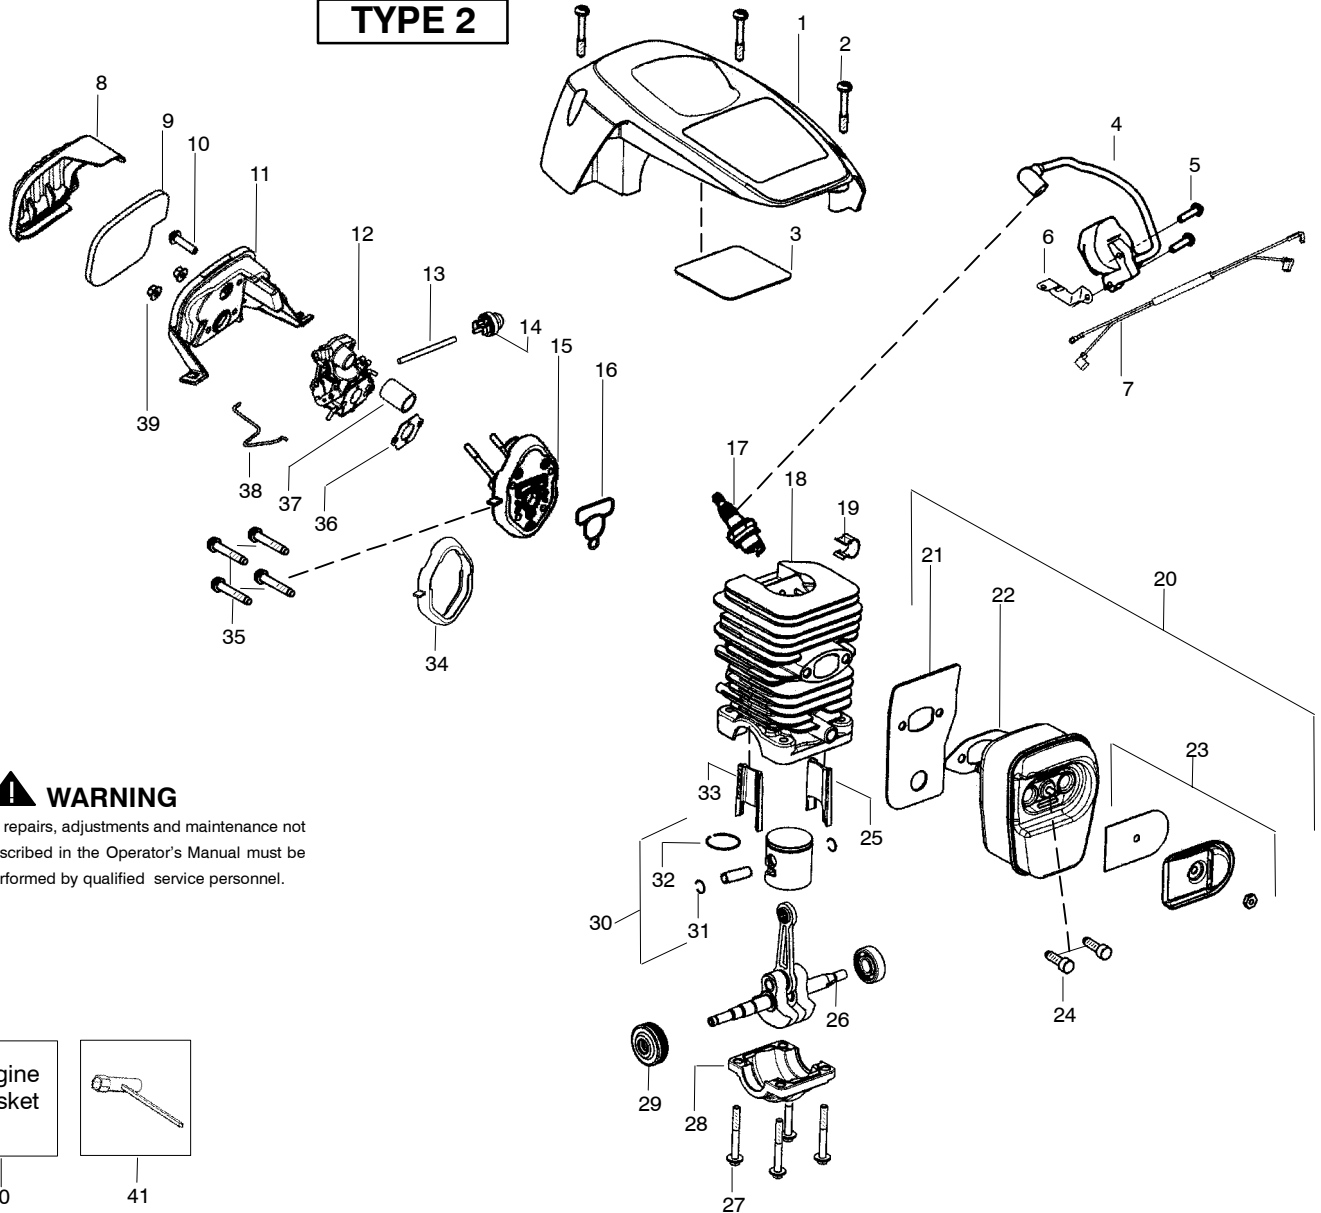

TYPE 2

⚠ WARNING

All repairs, adjustments and maintenance not described in the Operator's Manual must be performed by qualified service personnel.

Ref.	Part No.	Description	Ref.	Part No.	Description	Ref.	Part No.	Description
1.	530058837	Shield-Cylinder (incl. #3)	16.	530071894	Gasket-cyl. o-ring (kit)	32.	530038729	Ring-Piston
2.	530016153	Screw	17.	952030150	Accy-Spark Plug (RCJ-7Y)	33.	530057886	Insert-Right (gray) Cyl.
3.	530059006	Reflector-Tape	18.	530071884	Kit-Cylinder (Incl. 25,33)	34.	530071894	Seal-Adaptor (kit)
4.	530039238	Module - Ignition	19.	530016136	Clip-High Tension Lead	35.	530016426	Screw
5.	530016432	Screw	20.	545006007	Kit-Muffler (Incl. 21-23,24)	36.	530071894	Gasket-Carb. (kit)
6.	530047442	Strap-Ground	21.	530057942	Backplate-Muffler	37.	530057926	Tube-Intake
7.	530057943	Assy-Wire Harness	22.	530071894	Gasket-Muffler (kit)	38.	530057909	Wire-Throttle
8.	530058687	Cover-Air Filter	23.	530071886	Kit-Spark Arrestor	39.	530016101	Nut-Carb.
9.	530057925	Filter-Air	24.	530016338	Bolt-Muffler	40.	530071894	Kit-Gasket (Incl. 16,22,34,36)
10.	530016425	Screw	25.	530057885	Insert-Left (black) Cyl.	41.	530031163	Scrench
11.	530057892	Housing-Air Filter	26.	530012537	Assy-Crankshaft/Rod			Not Shown
12.	---	Carburetor	27.	530016417	Bolt			
	530035590	Zama W-26	28.	530057941	Cap-Crankcase			
13.	530069247	Kit-Fuel Line (Small)	29.	530056363	Assy-Bearing/Seal			
14.	530047721	Bulb-Purge "snap-in"	30.	530071883	Kit-Piston (Incl. 31,32)			
15.	530071889	Kit-Carb. Adaptor (Incl. # 16,34,37)	31.	530015697	Retainer-Piston Pin			
							545137231	Manual-Operator
							530059107	Decal-Warning
							530058840	Decal-Start/Stop Inst.

✓ = NEW PART NUMBER FOR THIS IPL

* = REFER TO THE SERVICE REFERENCE INDICATED FOR MORE INFORMATION. (LOCATED AT END OF IPL)