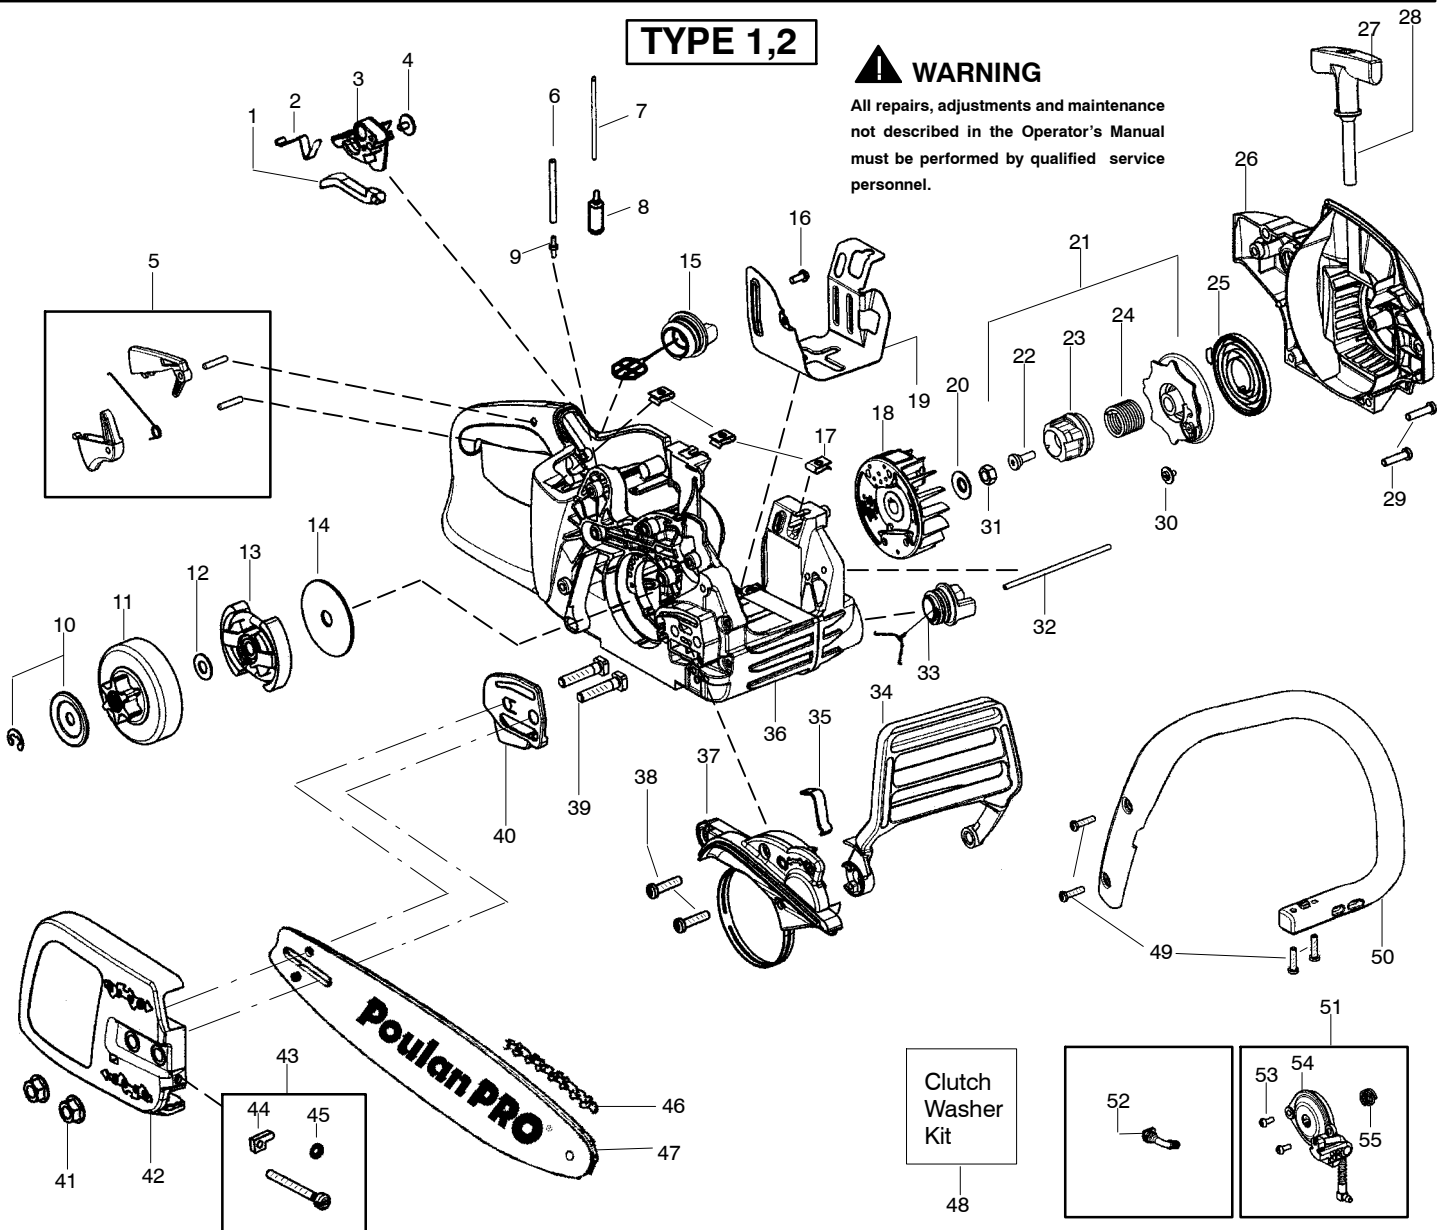

**TYPE 1,2**

**▲ WARNING**

All repairs, adjustments and maintenance not described in the Operator's Manual must be performed by qualified service personnel.

Ref.	Part No.	Description	Ref.	Part No.	Description	Ref.	Part No.	Description
1.	530057893	Knob-Choke	22.	530021179	Screw-Shoulder	40.	530057910	Plate-Bar
2.	530057908	Spring-Ign. Switch	23.	530059677	Hub-EPS	41.	530015917	Nut-Bar
3.	530057891	Lever-Ign. Switch	24.	530021180	Spring-EPS	42.	545039803	Assy-Clutch Cover (Incl. # 43)
4.	530016080	Screw	25.	530042095	Spring-Starter	43.	530069611	Kit-Bar Adjust (Incl. 44,45)
5.	530071888	Kit-Trigger/Lockout	26.	545039603	Housing-Fan	44.	530015826	Pin-Bar Adjust
6.	530069216	Kit-Fuel Line (Large)	27.	530056402	Handle-Starter	45.	530038593	Retainer-Bar Adjust
7.	530069247	Kit-Fuel Line (Small)	28.	530016080	Kit-Rope	46.	952051338	Accy-18" Chain
8.	530095649	Assy-Fuel Pick Up	29.	530016432	Assy-Oil Vent	47.	952044689	Accy-18" Bar
9.	530023877	Fitting-Fuel line	30.	530016392	Screw	48.	530071945	Kit-Clutch Washer (Incl. 10,12)
10.	530071945	Kit-Clutch Washer	31.	530016134	Nut-Flywheel	49.	530016432	Screw
11.	530057905	Assy-Clutch Drum 3/8"	32.	530058786	Assy-Oil Vent	50.	530057888	Handle-Front
12.	530071945	Kit-Clutch Washer	33.	530057236	Assy-Oil Cap w/ret.	51.	530071891	Kit-Oil Pump (Incl. 53,54,55)
13.	530057907	Assy-Clutch	34.	530057897	Handguard	52.	530057924	Assy-Oil Pick Up
14.	530016419	Washer-Large Clutch	35.	530016416	Spring-Handguard	53.	530016064	Screw
15.	530047192	Assy-Fuel Cap w/ret	36.	530150165	Assy-Chassis (Incl. 5,6,7,8,9,15,16,17,19,33,35,39)	54.	530057931	Assy-Oil Pump
16.	530016064	Screw	37.	530071893	Kit-Chainbrake	55.	530037820	Gear-Worm
17.	530015922	Nut-"U" type speed	38.	530016432	Screw			
18.	530059635	Assy-Flywheel	39.	530016133	Bolt-Bar			
19.	530057911	Shield-Heat						
20.	530015127	Washer-Flywheel						
21.	530071966	Kit-EPS Starter Pulley (Incl. 22,23,24,30)						