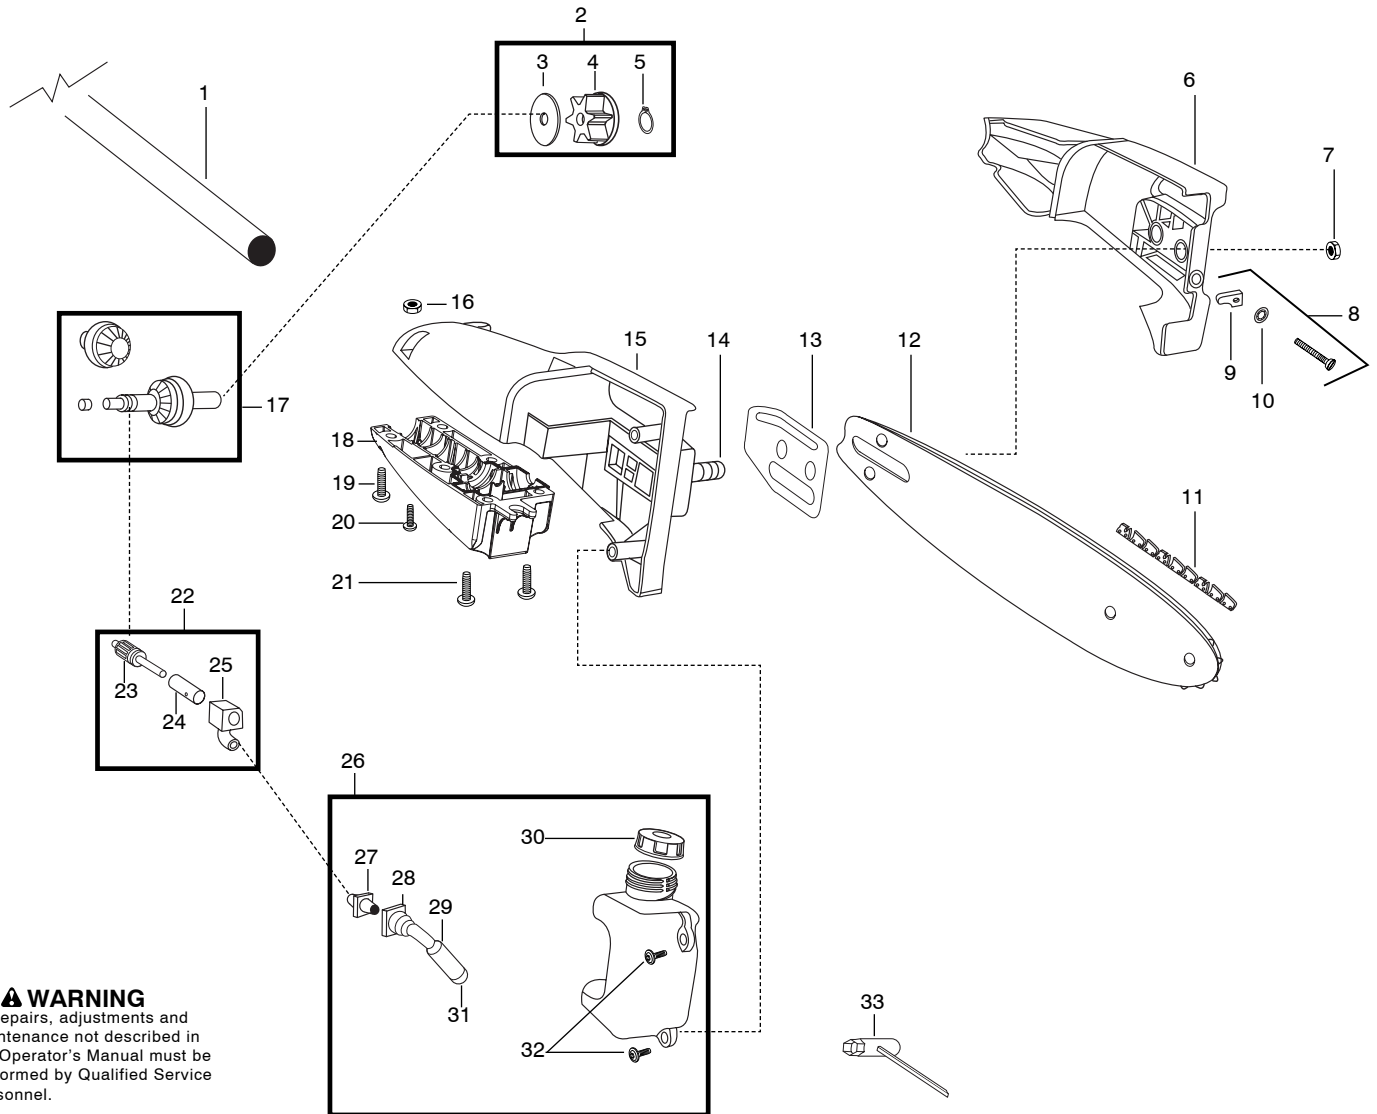

Parts List No. 530165564-01		Poulan® PARTS LIST	MODEL 810 EP
Date 7/11/06	Replaces 4/22/05 - 530165564-01		Page: 2
NOTE : Illustration may differ from actual model due to design changes.			

⚠ WARNING
All repairs, adjustments and maintenance not described in the Operator's Manual must be performed by Qualified Service Personnel.

Ref.	Part No.	Description	Ref.	Part No.	Description
1.	530096062	Assy. - Driveshaft	19.	530016312	Screw
2.	530071647	Kit - Sprocket Assy. (Incl. 3,4,5)	20.	530015805	Screw - Alignment
3.	530056521	Washer	21.	530015886	Screw
4.	530056520	Sprocket	22.	530071645	Kit - Oil Assy (Incl. 23,24,25,27)
5.	530056563	Retainer - Sprocket	23.	530053764	Assy. - Gear Plunger
6.	530057100	Assy - Bar Clamp (Incl. 8)	24.	530053765	Barrel
7.	530015917	Nut - Bar Mounting	25.	530056522	Block - Oil
8.	530069611	Kit - Bar Adjust (Incl. 9,10)	26.	530056528	Assy - Oil Tank (Incl. 27,28,29,30,31)
9.	530015826	Pin - Bar Adjust	27.	530056524	Fitting - Oil Line
10.	530038593	Retainer - Bar Adjust	28.	530021160	Intake - Oil Line
11.	952051549	Accy - 8" Chain	29.	530037821	Filter - Oil
12.	530044908	Bar - 8"	30.	530053072	Cap - Oil
13.	530056523	Plate - Bar Pad	31.	530030189	Plug - Oil Filter
14.	530016133	Bolt - Bar	32.	530015843	Screw
15.	530056513	Housing - Upper (Incl. 14)	33.	530031163	Wrench - Bar
16.	530016284	Nut			
17.	530071646	Kit - Gear Assy.			
18.	530056514	Housing - Lower			

✓ = New Part Number For This IPL

★ = Refer to the Service Reference Indicated for more information.(Located at the END of the IPL)