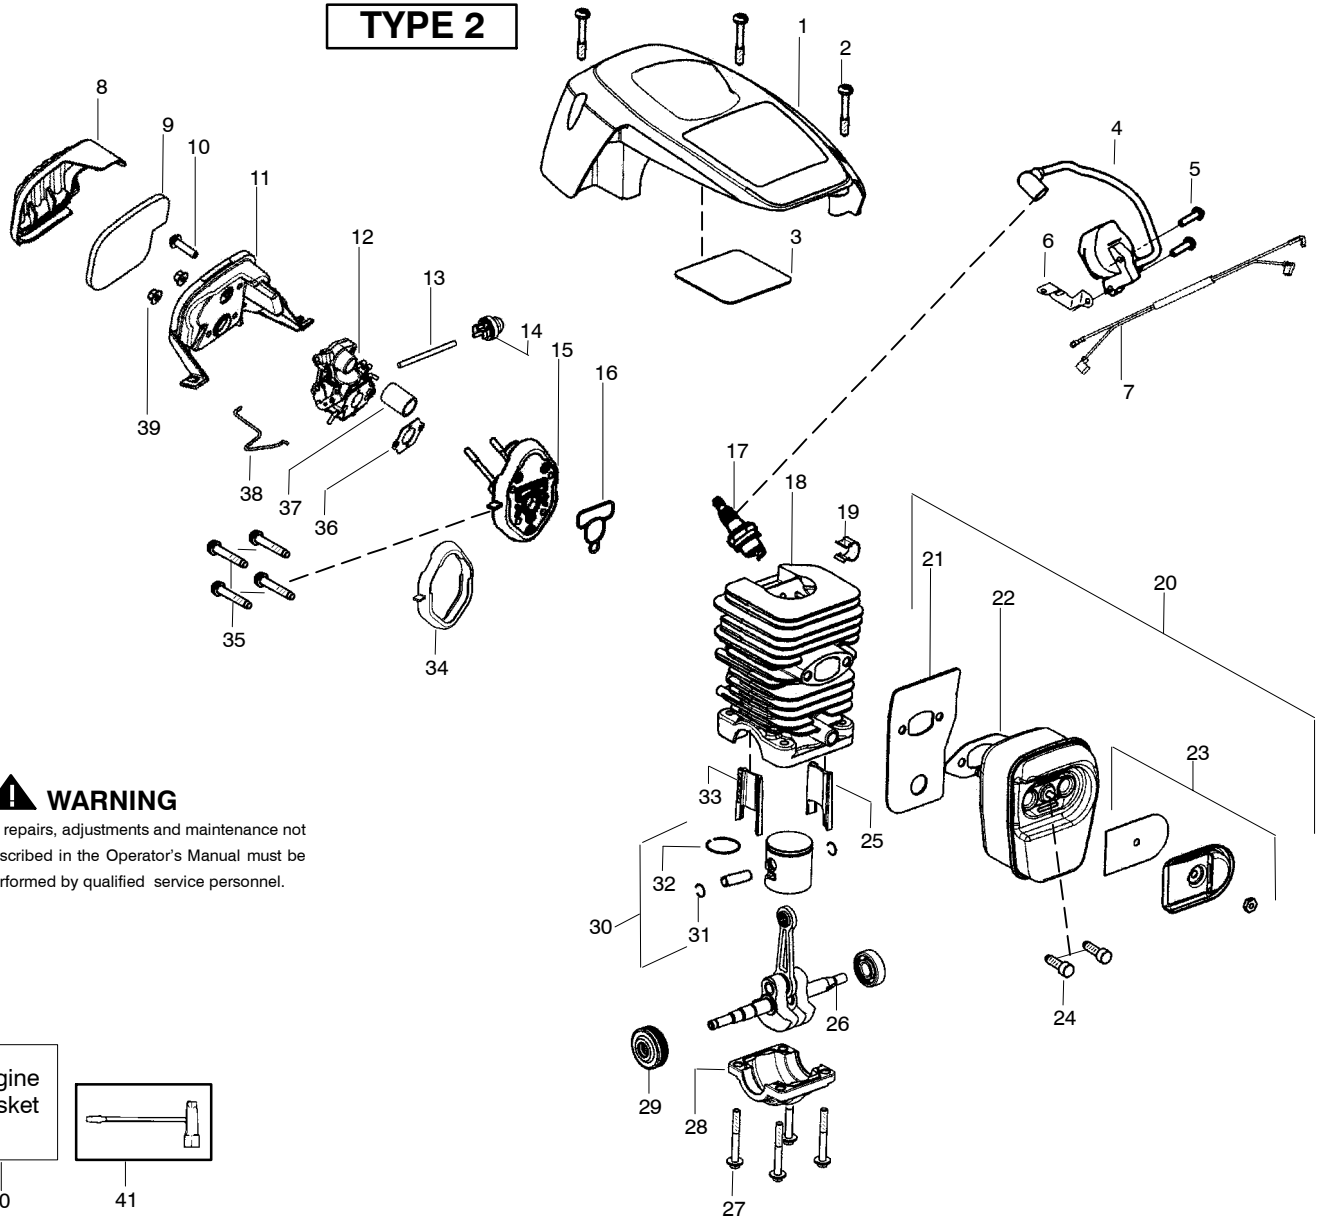

TYPE 2

⚠ WARNING

All repairs, adjustments and maintenance not described in the Operator's Manual must be performed by qualified service personnel.

Ref.	Part No.	Description	Ref.	Part No.	Description	Ref.	Part No.	Description
1.	530058837	Shield-Cylinder (incl. #3)	16.	530071894	Gasket-cyl. o-ring (kit)	34.	530071894	Seal-Adaptor (kit)
2.	530016153	Screw	17.	952030150	Accy-Spark Plug (RCJ-7Y)	35.	530016426	Screw
3.	530059006	Reflector-Tape	18.	530071884	Kit-Cylinder (Incl. 25,33)	36.	530071894	Gasket-Carb. (kit)
4.	530039198	Module - Ignition	19.	530016136	Clip-High Tension Lead	37.	530057926	Tube-Intake
5.	530016432	Screw	20.	545006007	Kit-Muffler (Incl. 21,22,23,24)	38.	530057909	Wire-Throttle
6.	530047442	Strap-Ground	21.	530057942	Backplate-Muffler	39.	530016101	Nut-Carb.
7.	530057943	Assy-Wire Harness	22.	530071894	Gasket-Muffler (kit)	40.	530071894	Kit-Gasket (Incl. 16,22,34,36)
8.	530058687	Cover-Air Filter	23.	545006056	Kit-Spark Arrestor	41.	530031135	Scrench
9.	530057925	Filter-Air	24.	530016338	Bolt-Muffler			Not Shown
10.	530016425	Screw	25.	530057885	Insert-Left (black) Cyl.			
11.	530057892	Housing-Air Filter	26.	530012537	Assy-Crankshaft/Rod Bolt			
12.	---	Carburetor	27.	530016417	Bolt			
	530035590	Zama W-26	28.	530057941	Cap-Crankcase			
13.	530069247	Kit-Fuel Line (Small)	29.	530056363	Assy-Bearing/Seal		545082922	Manual-Operator
14.	530047721	Bulb-Purge "snap-in"	30.	530071883	Kit-Piston (Incl. 31,32)		530059107	Decal-Warning
15.	530071889	Kit-Carb. Adaptor (Incl. # 16,34,37)	31.	530015697	Retainer-Piston Pin			
			32.	530038729	Ring-Piston			
			33.	530057886	Insert-Right (gray) Cyl.			

✓ = NEW PART NUMBER FOR THIS IPL

* = REFER TO THE SERVICE REFERENCE INDICATED FOR MORE INFORMATION. (LOCATED AT END OF IPL)