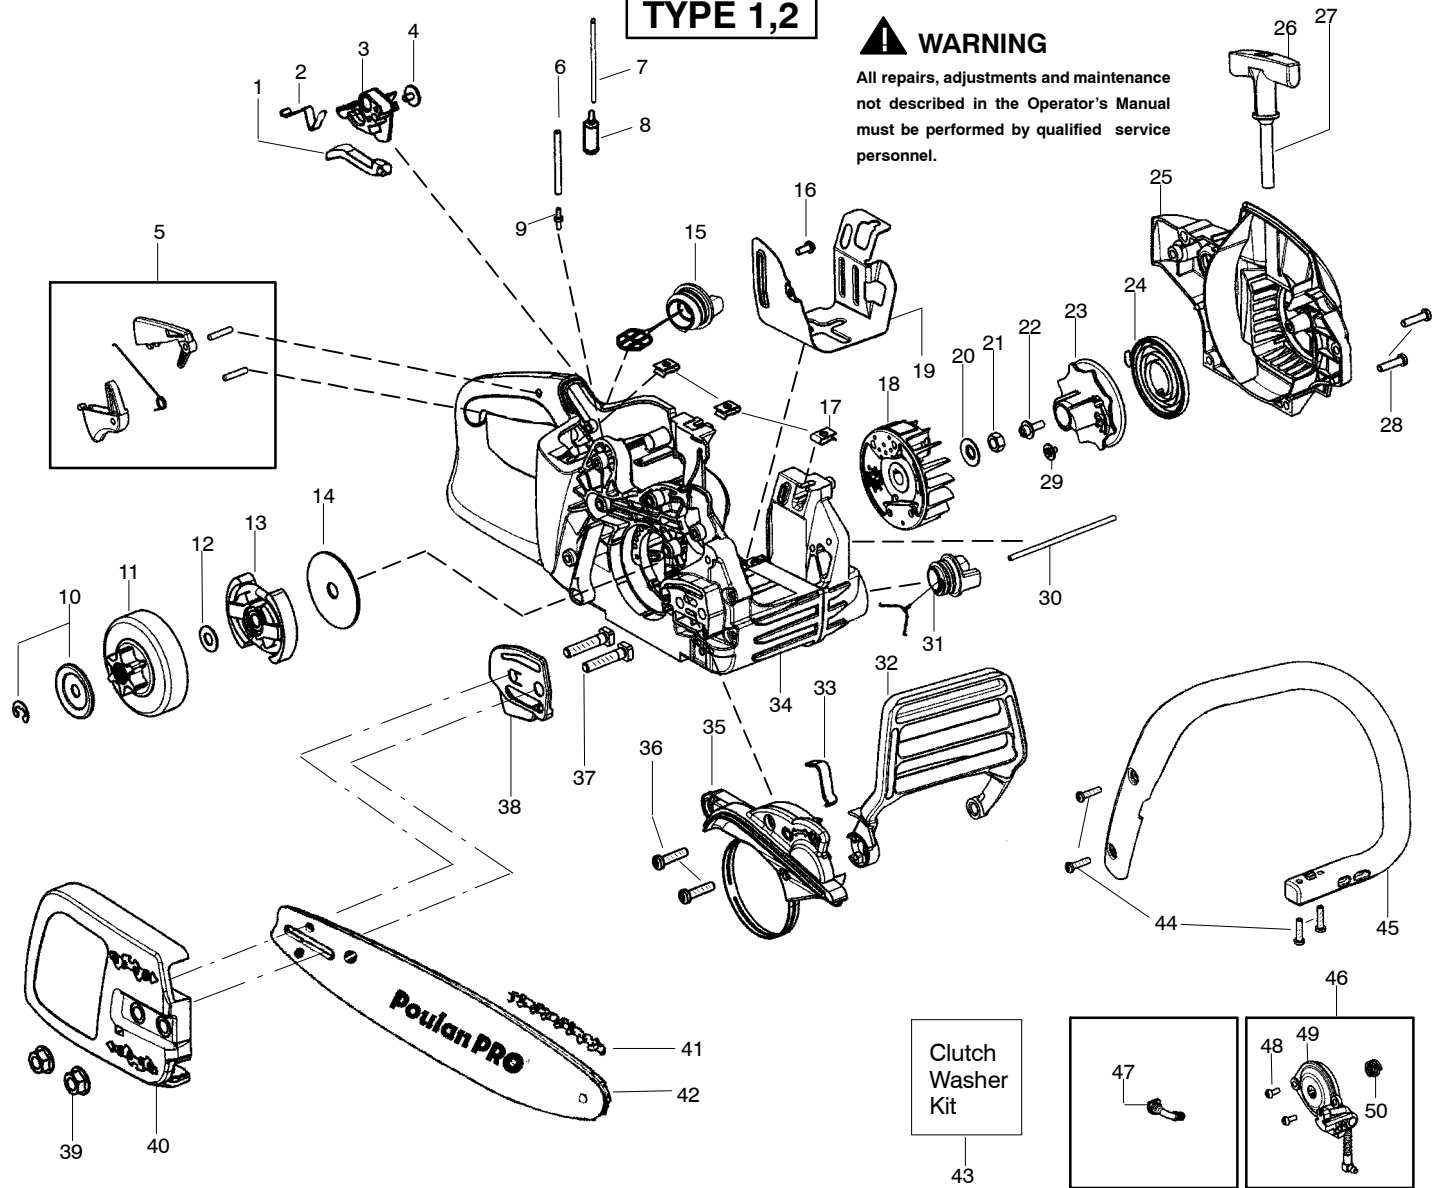

TYPE 1,2

⚠ WARNING

All repairs, adjustments and maintenance not described in the Operator's Manual must be performed by qualified service personnel.

Ref.	Part No.	Description	Ref.	Part No.	Description	Ref.	Part No.	Description
1.	530057893	Knob-Choke	20.	530015127	Washer-Flywheel	40.	530058915	Cover-Clutch
2.	530057908	Spring-Ign. Switch	21.	530016134	Nut-Flywheel	41.	952051338	Accy-18" Chain
3.	530057891	Lever-Ign. Switch	22.	530015920	Screw	42.	952044689	Accy-18" Bar
4.	530016080	Screw	23.	530057890	Pulley-Starter	43.	530071945	Kit-Clutch Washer (Incl. 10,12)
5.	530071888	Kit-Trigger/Lockout	24.	530042095	Spring-Starter	44.	530016432	Screw
6.	530069216	Kit-Fuel Line (Large)	25.	530058811	Housing-Fan	45.	530057888	Handle-Front
7.	530069247	Kit-Fuel Line (Small)	26.	530056402	Handle-Starter	46.	530071891	Kit-Oil Pump (Incl. 48,49,50)
8.	530095649	Assy-Fuel Pick Up	27.	530069232	Kit-Rope	47.	530057924	Assy-Oil Pick Up
9.	530023877	Fitting-Fuel line	28.	530016432	Screw	48.	530016064	Screw
10.	530071945	Kit-Clutch Washer	29.	530016080	Screw	49.	530057931	Assy-Oil Pump
11.	530057905	Assy-Clutch Drum 3/8"	30.	530058786	Assy-Oil Vent	50.	530037820	Gear-Worm
12.	530071945	Kit-Clutch Washer	31.	530057236	Assy-Oil Cap w/ret.			
13.	530057907	Assy-Clutch	32.	530057897	Handguard			
14.	530016419	Washer-Large Clutch	33.	530016416	Spring-Handguard			
15.	530047192	Assy-Fuel Cap w/ret	34.	530058864	Assy-Chassis (Incl. 6,7,8,9,15,16, 17,19,31,33,37)			
16.	530016064	Screw	35.	530071893	Kit-Chainbrake			
17.	530015922	Nut-"U" type speed	36.	530016432	Screw			
18.	530057937	Assy-Flywheel	37.	530016133	Bolt-Bar			
19.	530057911	Shield-Heat	38.	530057910	Plate-Bar			
			39.	530015917	Nut-Bar			