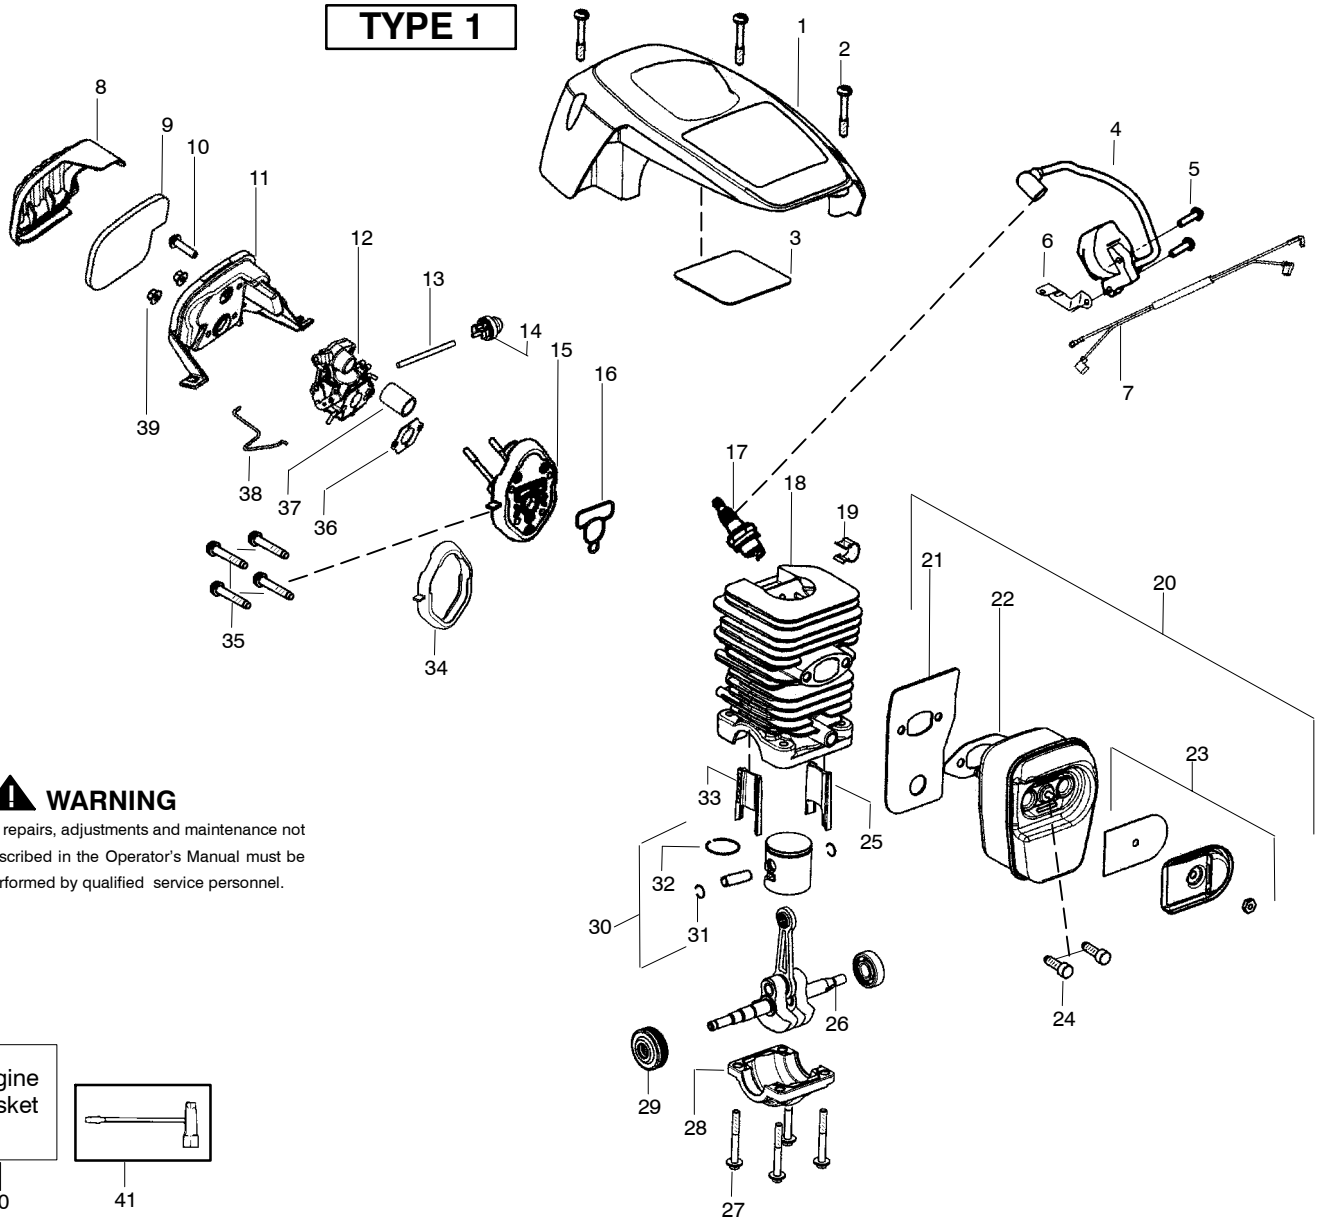

TYPE 1

⚠ WARNING

All repairs, adjustments and maintenance not described in the Operator's Manual must be performed by qualified service personnel.

Ref.	Part No.	Description	Ref.	Part No.	Description	Ref.	Part No.	Description
1.	530058837	Shield-Cylinder (incl. #3)	16.	530071894	Gasket-cyl. o-ring (kit)	34.	530071894	Seal-Adaptor (kit)
2.	530016153	Screw	17.	952030150	Accy-Spark Plug (RCJ-7Y)	35.	530016426	Screw
3.	530059006	Reflector-Tape	18.	530071884	Kit-Cylinder (Incl. 25,33)	36.	530071894	Gasket-Carb. (kit)
4.	530039198	Module - Ignition	19.	530016136	Clip-High Tension Lead	37.	530057926	Tube-Intake
5.	530016432	Screw	20.	530071887	Kit-Muffler (Incl. 21,22,23,24)	38.	530057909	Wire-Throttle
6.	530047442	Strap-Ground	21.	530057942	Backplate-Muffler	39.	530016101	Nut-Carb.
7.	530057943	Assy-Wire Harness	22.	530071894	Gasket-Muffler (kit)	40.	530071894	Kit-Gasket (Incl. 16,22,34,36)
8.	530058687	Cover-Air Filter	23.	530071886	Kit-Spark Arrestor	41.	530031135	Scrench
9.	530057925	Filter-Air	24.	530016338	Bolt-Muffler			Not Shown
10.	530016425	Screw	25.	530057885	Insert-Left (black) Cyl.			
11.	530057892	Housing-Air Filter	26.	530012537	Assy-Crankshaft/Rod			
12.	---	Carburetor	27.	530016417	Bolt			
	530035590	Zama W-26	28.	530057941	Cap-Crankcase			
13.	530069247	Kit-Fuel Line (Small)	29.	530056363	Assy-Bearing/Seal	545001498		Manual-Operator
14.	530047721	Bulb-Purge "snap-in"	30.	530071883	Kit-Piston (Incl. 31,32)	530059107		Decal-Warning
15.	530071889	Kit-Carb. Adaptor (Incl. # 16,34,37)	31.	530015697	Retainer-Piston Pin			
			32.	530038729	Ring-Piston			
			33.	530057886	Insert-Right (gray) Cyl.			

✓ = NEW PART NUMBER FOR THIS IPL

* = REFER TO THE SERVICE REFERENCE INDICATED FOR MORE INFORMATION. (LOCATED AT END OF IPL)