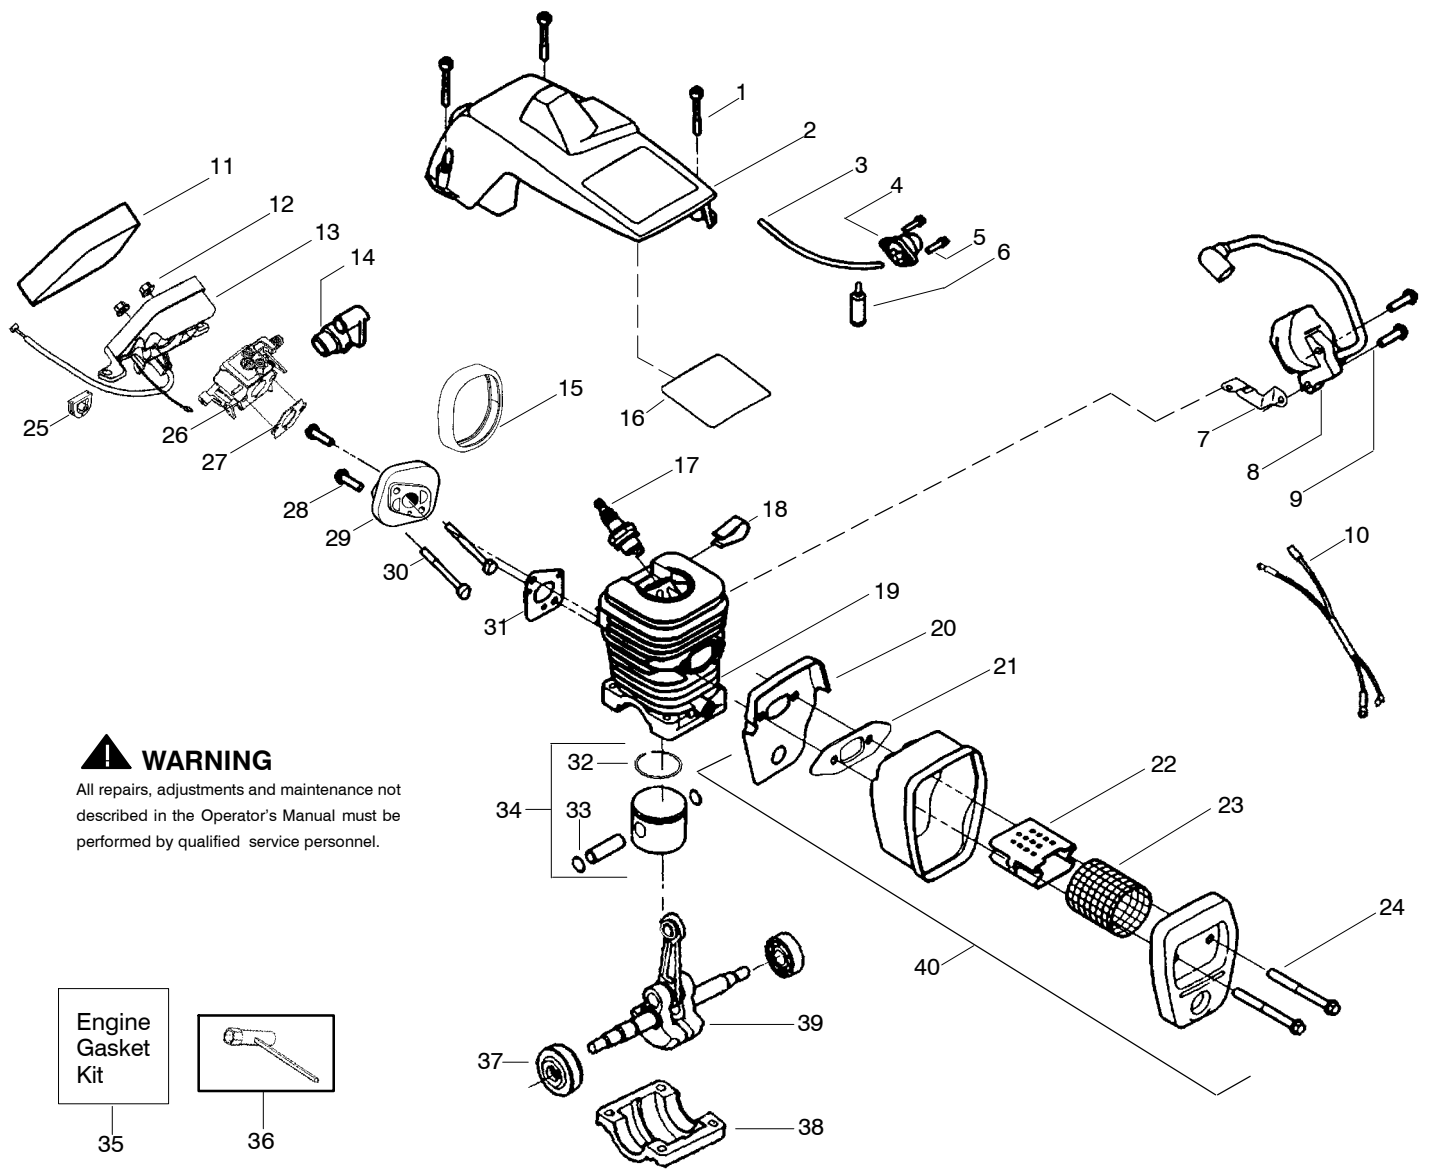

WARNING
All repairs, adjustments and maintenance not described in the Operator's Manual must be performed by qualified service personnel.

Ref.	Part No.	Description	Ref.	Part No.	Description	Ref.	Part No.	Description
1.	530016153	Screw	19.	530012550	Cylinder	34.	530071408	Kit-Piston (Incl. 32 & 33)
2.	530055638	Assy-Cylinder Shield (includes # 16)	20.	530049870	Backplate-Muffler	35.	530069608	Kit-Engine Gasket (Incl. 21, 27 & 31)
3.	530069247	Kit-Fuel Line (Small)	21.	530069608	Gasket-Muffler(kit)	36.	530031163	Wrench-bar
4.	530071835	Kit-Purge Bulb (incl. #5)	22.	530037813	Diffuser-Muffler	37.	530056363	Assy-Seal & Bearing
5.	530015780	Screw	23.	530036103	Screen-Spark	38.	530037935	Cap-Crankcase
6.	530095646	Assy-Fuel Pick-up	24.	530016132	Bolt-Muffler	39.	530047062	Assy-Crankshaft
7.	530047442	Strap-Ground	25.	530047631	Grommet-Throttle Cable	40.	530047207	Assy-Muffler (Incl. 20,21,22,23,24)
8.	530039198	Ignition Module	26.	---	Kit-Carburetor			
9.	530015814	Screw		530071820	Zama (W-20)			
10.	530057475	Assy-Wire Harness		530071821	Walbro (WT-662)			
11.	530037793	Foam-Air Filter	27.	530069608	Gasket-Carb. (kit)			
12.	530016101	Nut	28.	530016386	Screw			
13.	530057702	Assy-Air Box	29.	530049700	Carb. Adapter			Not Shown
14.	530035526	Grommet-Carb Adjust	30.	530016187	Screw	545123780		Manual
15.	530054144	Seal-Carb Adapter	31.	530069608	Gasket- Adaptor(kit)	530057757		Decal-Warning
16.	530055698	Reflector-Heat	32.	530038729	Ring-Piston			
17.	952030150	Spark Plug (RCJ-7Y)	33.	530015697	Retainer-Piston Pin			
18.	530016136	Clip-High Tension Lead						

✓ = NEW PART NUMBER FOR THIS IPL   * = REFER TO THE SERVICE REFERENCE INDICATED FOR MORE INFORMATION. (LOCATED AT END OF IPL)